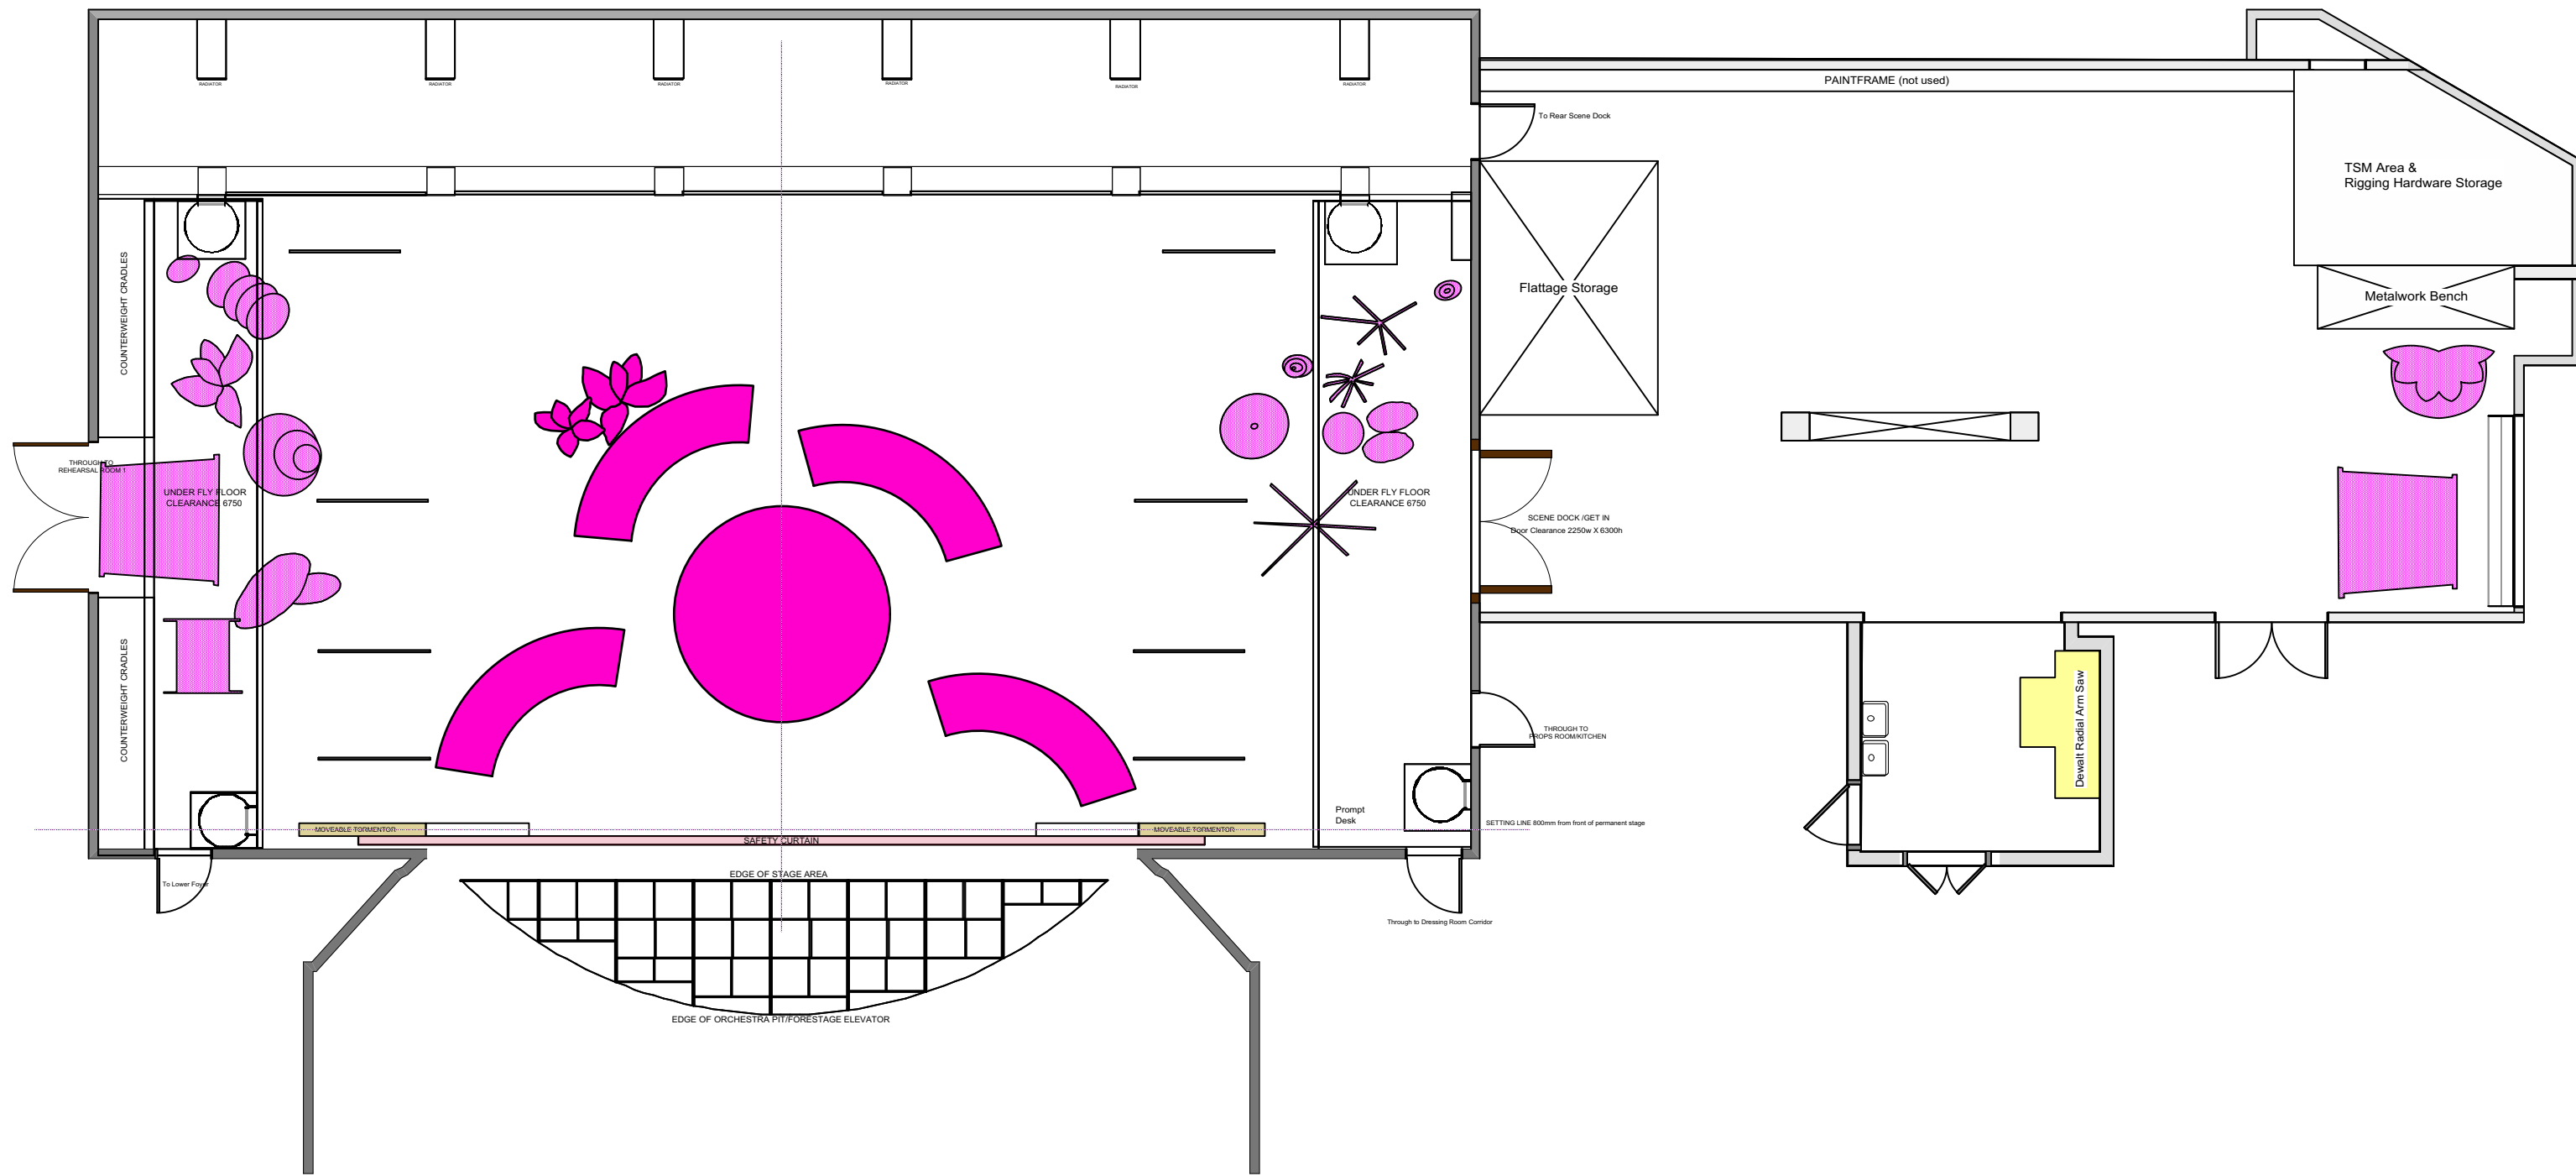

Title Prologue - Parked Set		
Drawing Number 1) 1:100@A3	Drawn By Regan Kelly	Date 21/11/18
CAD File Name Peter Pan		

Title Nursery - Parked Set		
Drawing Number 2) 1:100@A3	Drawn By Regan Kelly	Date 21/11/18

CAD File Name
Peter Pan

Title Neverland - Parked Set		
Drawing Number 3) 1:100@A3	Drawn By Regan Kelly	Date 21/11/18
CAD File Name Peter Pan		

Title Marmaid's Lagoon - Parked Set		
Drawing Number 4) 1:100@A3	Drawn By Regan Kelly	Date 21/11/18
CAD File Name Peter Pan		

Title
Home Under The Ground - Parked Set

Drawing Number
5) 1:100@A3

Drawn By
Regan Kelly

Date
21/11/18

CAD File Name
Peter Pan

Title Pirate Ship - Parked Set		
Drawing Number 6) 1:100@A3	Drawn By Regan Kelly	Date 21/11/18

CAD File Name Peter Pan
