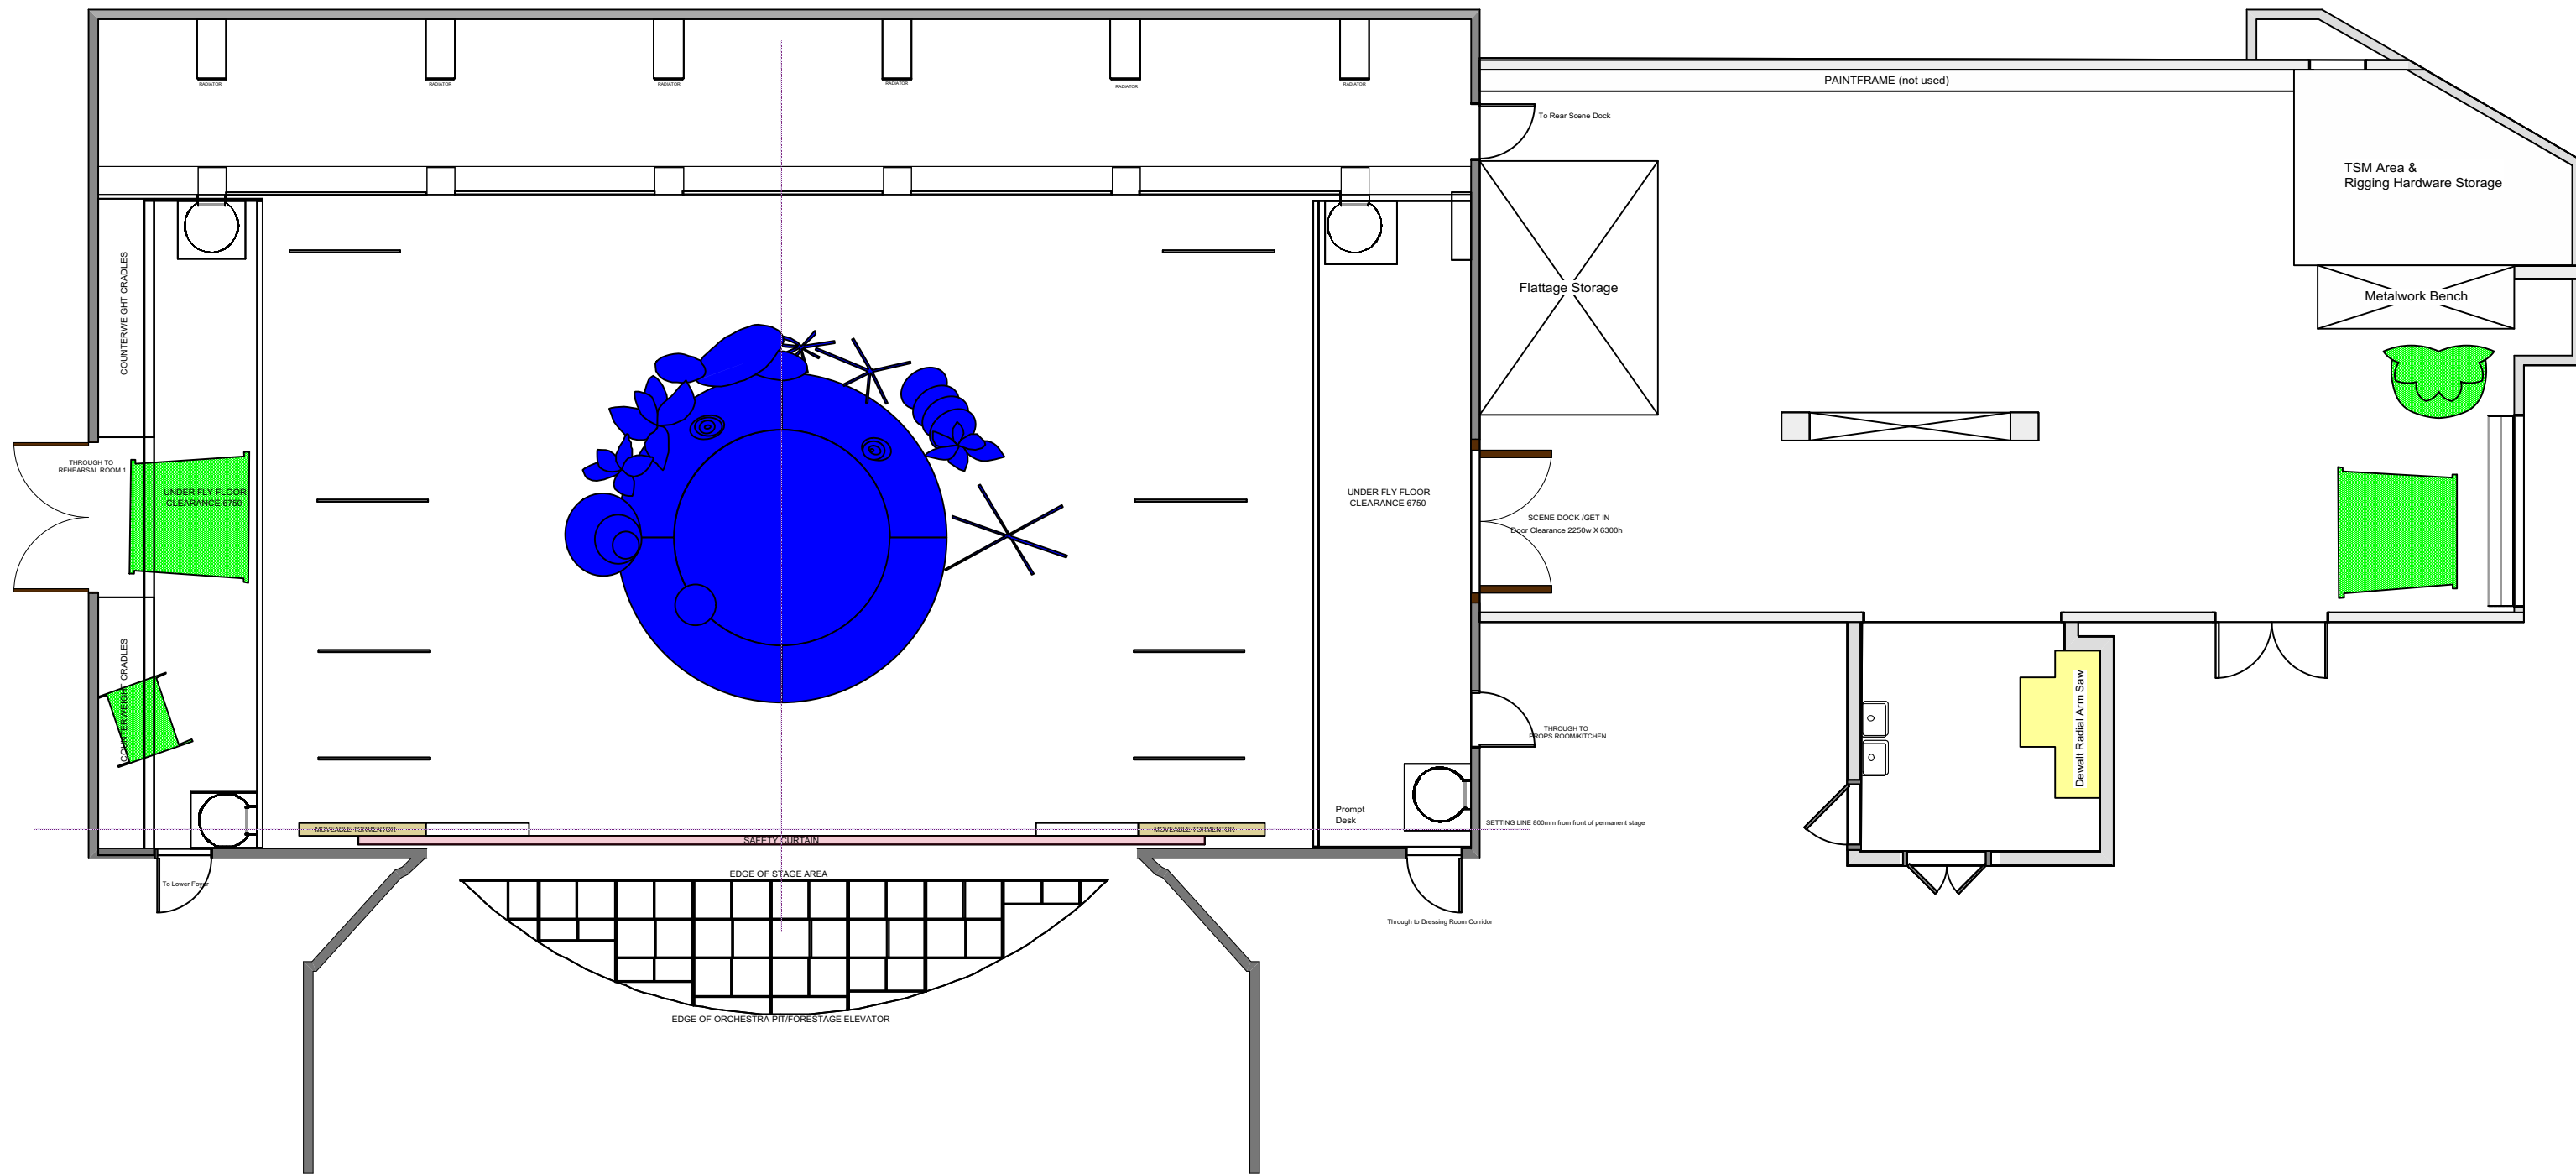

Title Prologue - Parked Set		
Drawing Number 1) 1:100@A3	Drawn By Regan Kelly	Date 21/11/18
CAD File Name Peter Pan		

Title Nursery - Parked Set		
Drawing Number 2) 1:100@A3	Drawn By Regan Kelly	Date 21/11/18

CAD File Name
Peter Pan

Title Neverland - Parked Set		
Drawing Number 3) 1:100@A3	Drawn By Regan Kelly	Date 21/11/18
CAD File Name Peter Pan		

Title Marmaid's Lagoon - Parked Set		
Drawing Number 4) 1:100@A3	Drawn By Regan Kelly	Date 21/11/18
CAD File Name Peter Pan		

Title
Home Under The Ground - Parked Set

Drawing Number
5) 1:100@A3

Drawn By
Regan Kelly

Date
21/11/18

CAD File Name
Peter Pan

Title Pirate Ship - Parked Set		
Drawing Number 6) 1:100@A3	Drawn By Regan Kelly	Date 21/11/18

CAD File Name Peter Pan
