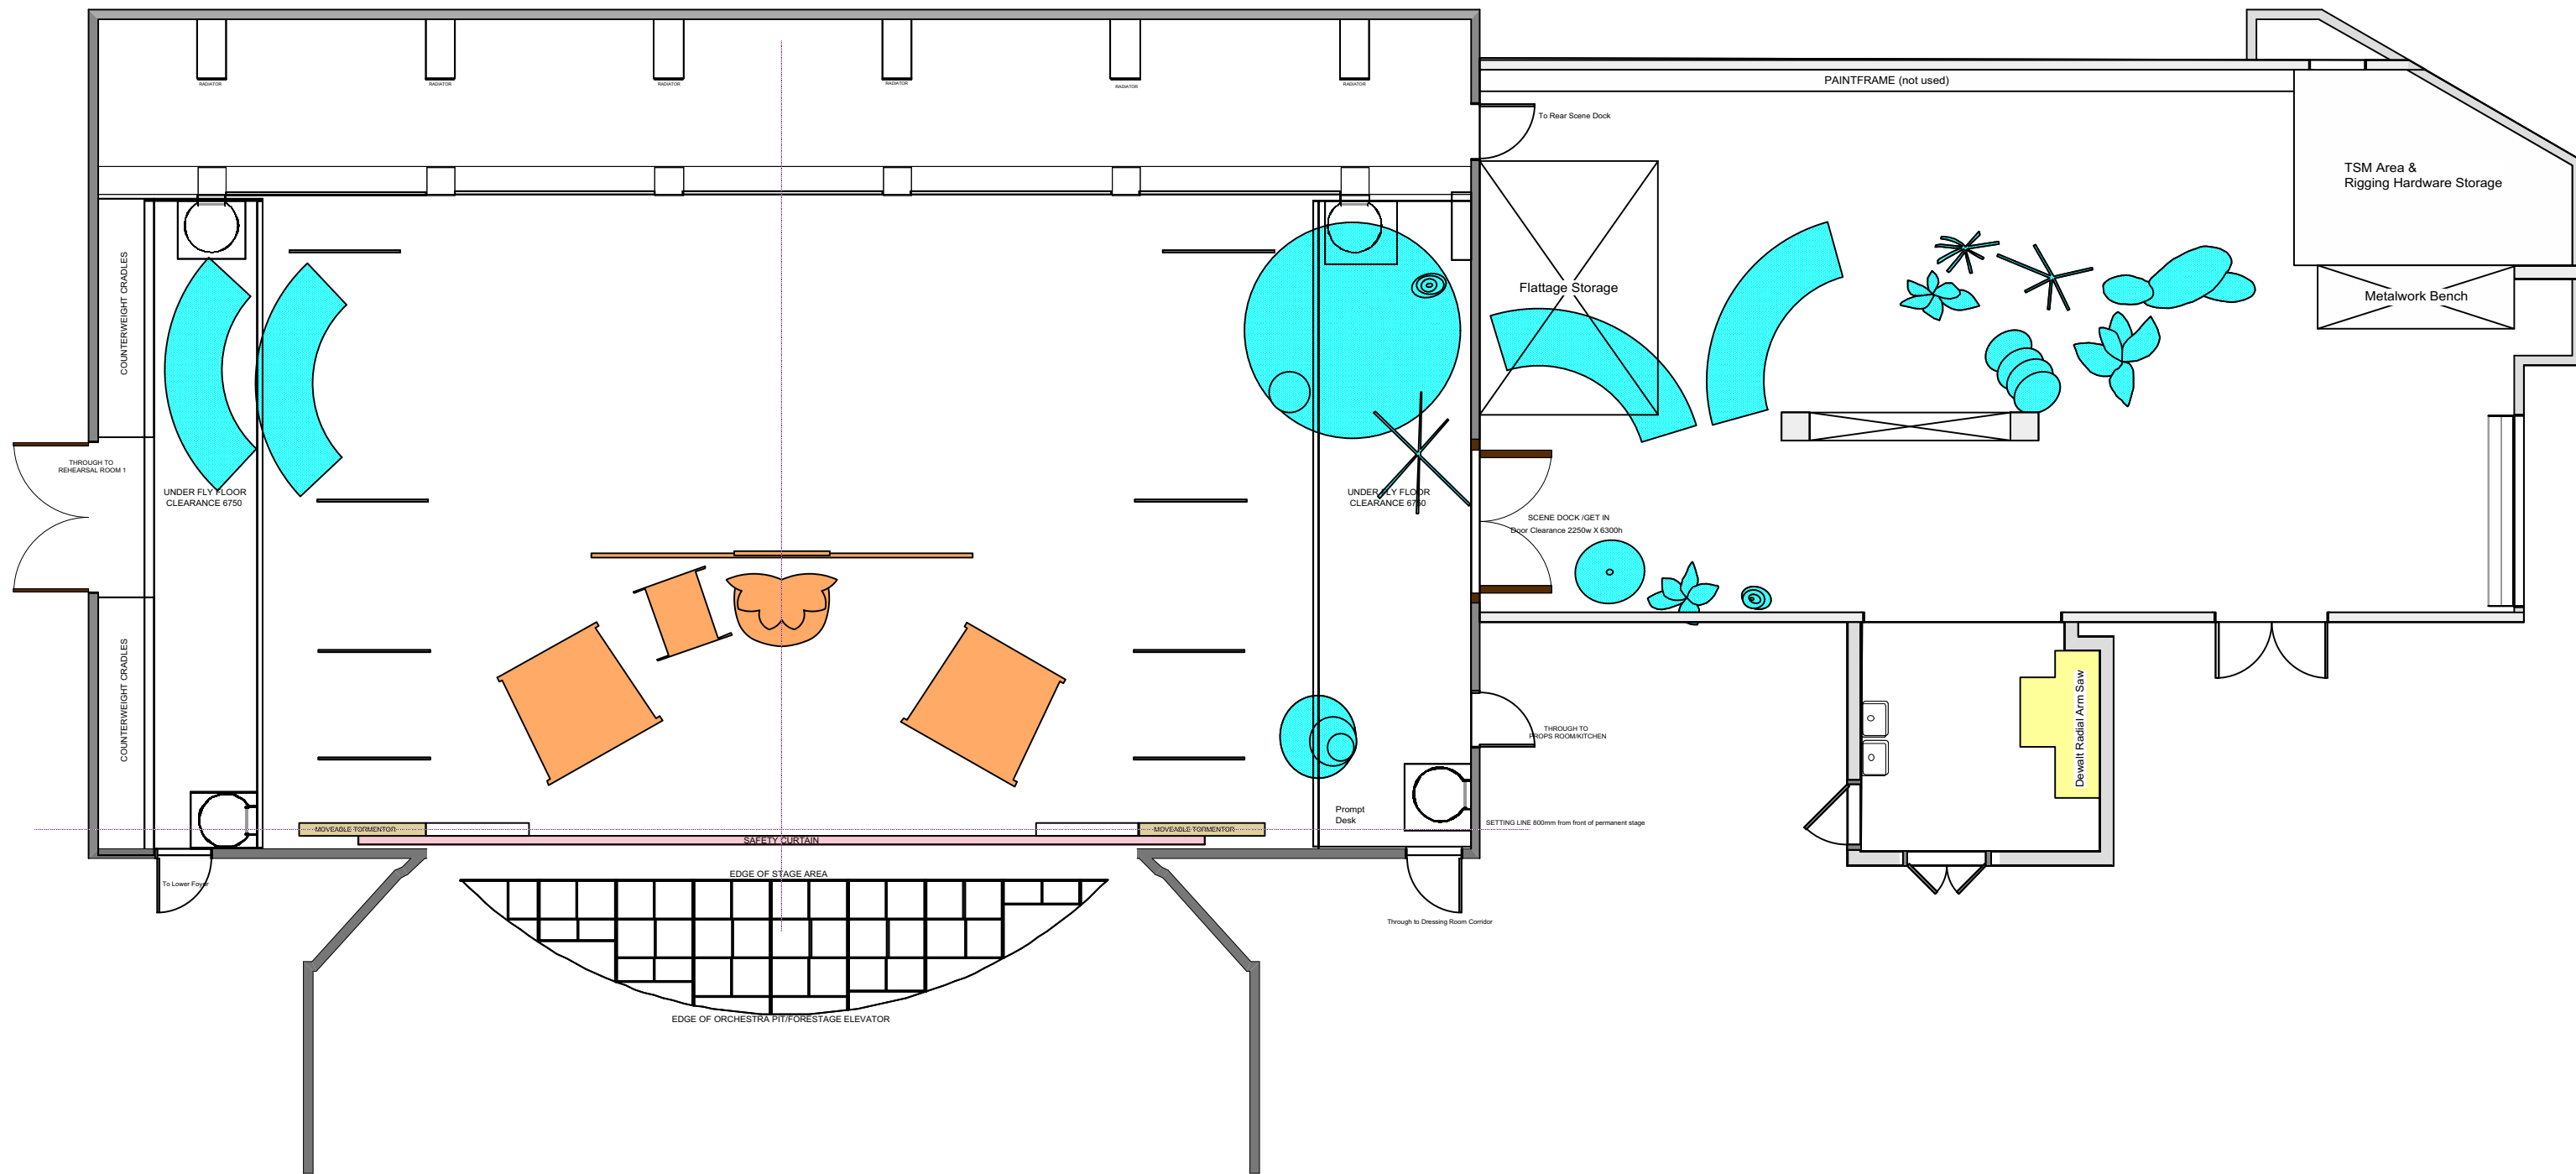

Title Prologue - Parked Set		
Drawing Number 1) 1:100@A3	Drawn By Regan Kelly	Date 21/11/18
CAD File Name Peter Pan		

Title Nursery - Parked Set		
Drawing Number 2) 1:100@A3	Drawn By Regan Kelly	Date 21/11/18

CAD File Name
Peter Pan

Title Neverland - Parked Set		
Drawing Number 3) 1:100@A3	Drawn By Regan Kelly	Date 21/11/18
CAD File Name Peter Pan		

Title Marmaid's Lagoon - Parked Set		
Drawing Number 4) 1:100@A3	Drawn By Regan Kelly	Date 21/11/18
CAD File Name Peter Pan		

Title
Home Under The Ground - Parked Set

Drawing Number
5) 1:100@A3

Drawn By
Regan Kelly

Date
21/11/18

CAD File Name
Peter Pan

Title Pirate Ship - Parked Set		
Drawing Number 6) 1:100@A3	Drawn By Regan Kelly	Date 21/11/18

CAD File Name Peter Pan
