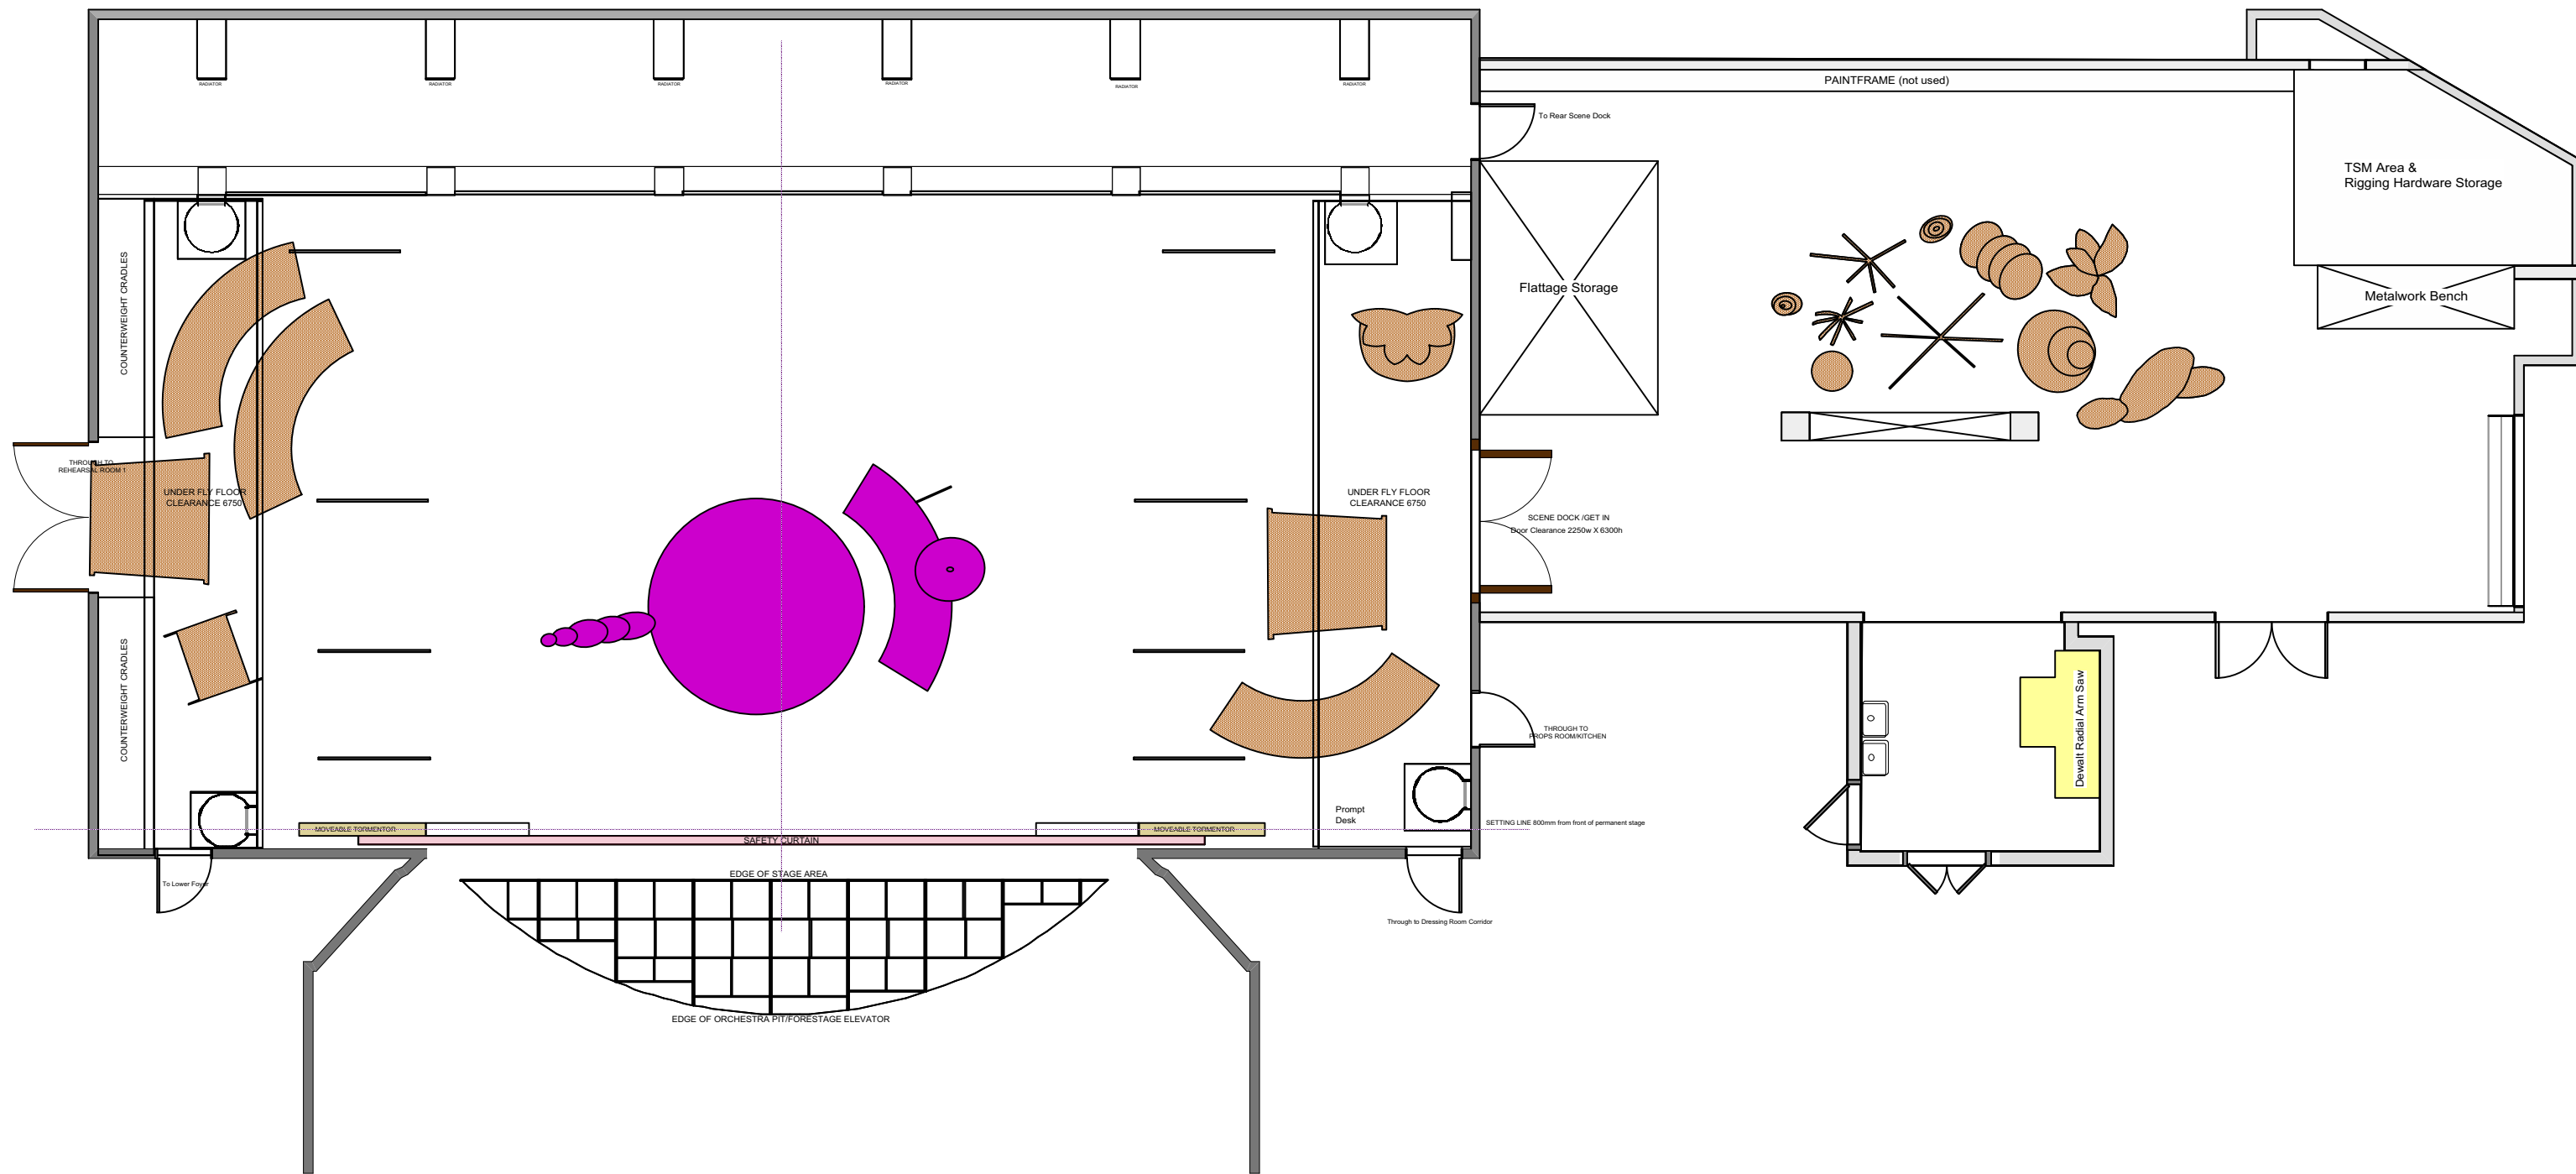

CAD File Name
Peter Pan

Title Neverland - Parked Set		
Drawing Number 3) 1:100@A3	Drawn By Regan Kelly	Date 21/11/18
CAD File Name Peter Pan		

Title Marmaid's Lagoon - Parked Set		
Drawing Number 4) 1:100@A3	Drawn By Regan Kelly	Date 21/11/18
CAD File Name Peter Pan		

Title
Home Under The Ground - Parked Set

Drawing Number
5) 1:100@A3

Drawn By
Regan Kelly

Date
21/11/18

CAD File Name
Peter Pan

Title Pirate Ship - Parked Set		
Drawing Number 6) 1:100@A3	Drawn By Regan Kelly	Date 21/11/18

CAD File Name Peter Pan
