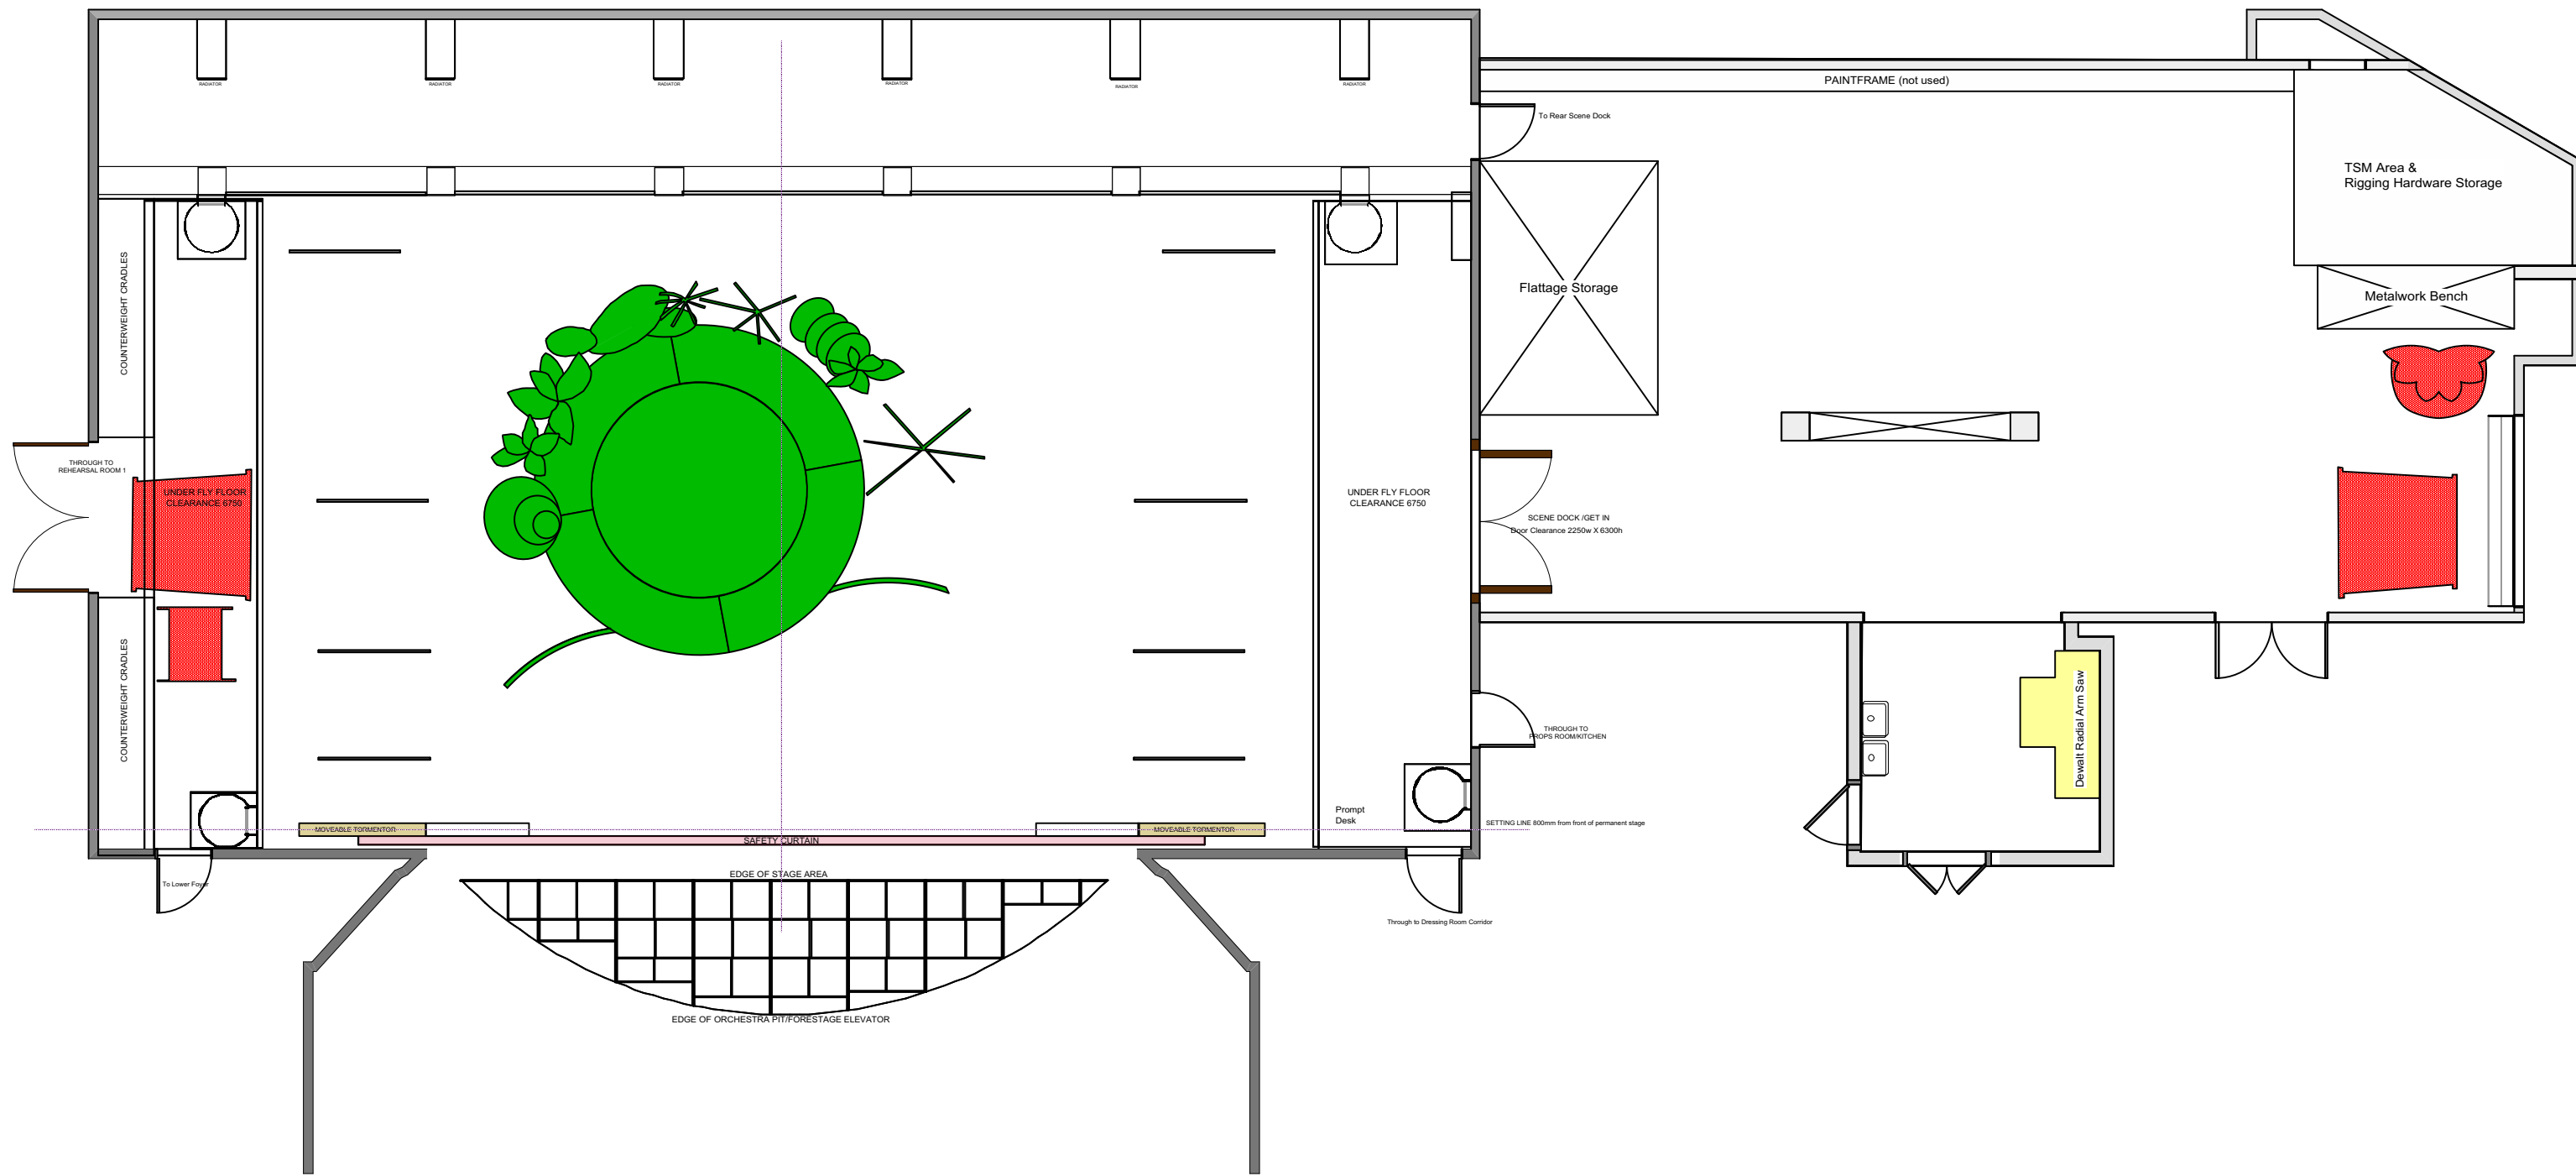

Title Prologue - Parked Set		
Drawing Number 1) 1:100@A3	Drawn By Regan Kelly	Date 21/11/18
CAD File Name Peter Pan		

Title Nursery - Parked Set		
Drawing Number 2) 1:100@A3	Drawn By Regan Kelly	Date 21/11/18

CAD File Name
Peter Pan

Title Neverland - Parked Set		
Drawing Number 3) 1:100@A3	Drawn By Regan Kelly	Date 21/11/18
CAD File Name Peter Pan		

Title Marmaid's Lagoon - Parked Set		
Drawing Number 4) 1:100@A3	Drawn By Regan Kelly	Date 21/11/18
CAD File Name Peter Pan		

Title
Home Under The Ground - Parked Set

Drawing Number
5) 1:100@A3

Drawn By
Regan Kelly

Date
21/11/18

CAD File Name
Peter Pan

Title Pirate Ship - Parked Set		
Drawing Number 6) 1:100@A3	Drawn By Regan Kelly	Date 21/11/18

CAD File Name Peter Pan
