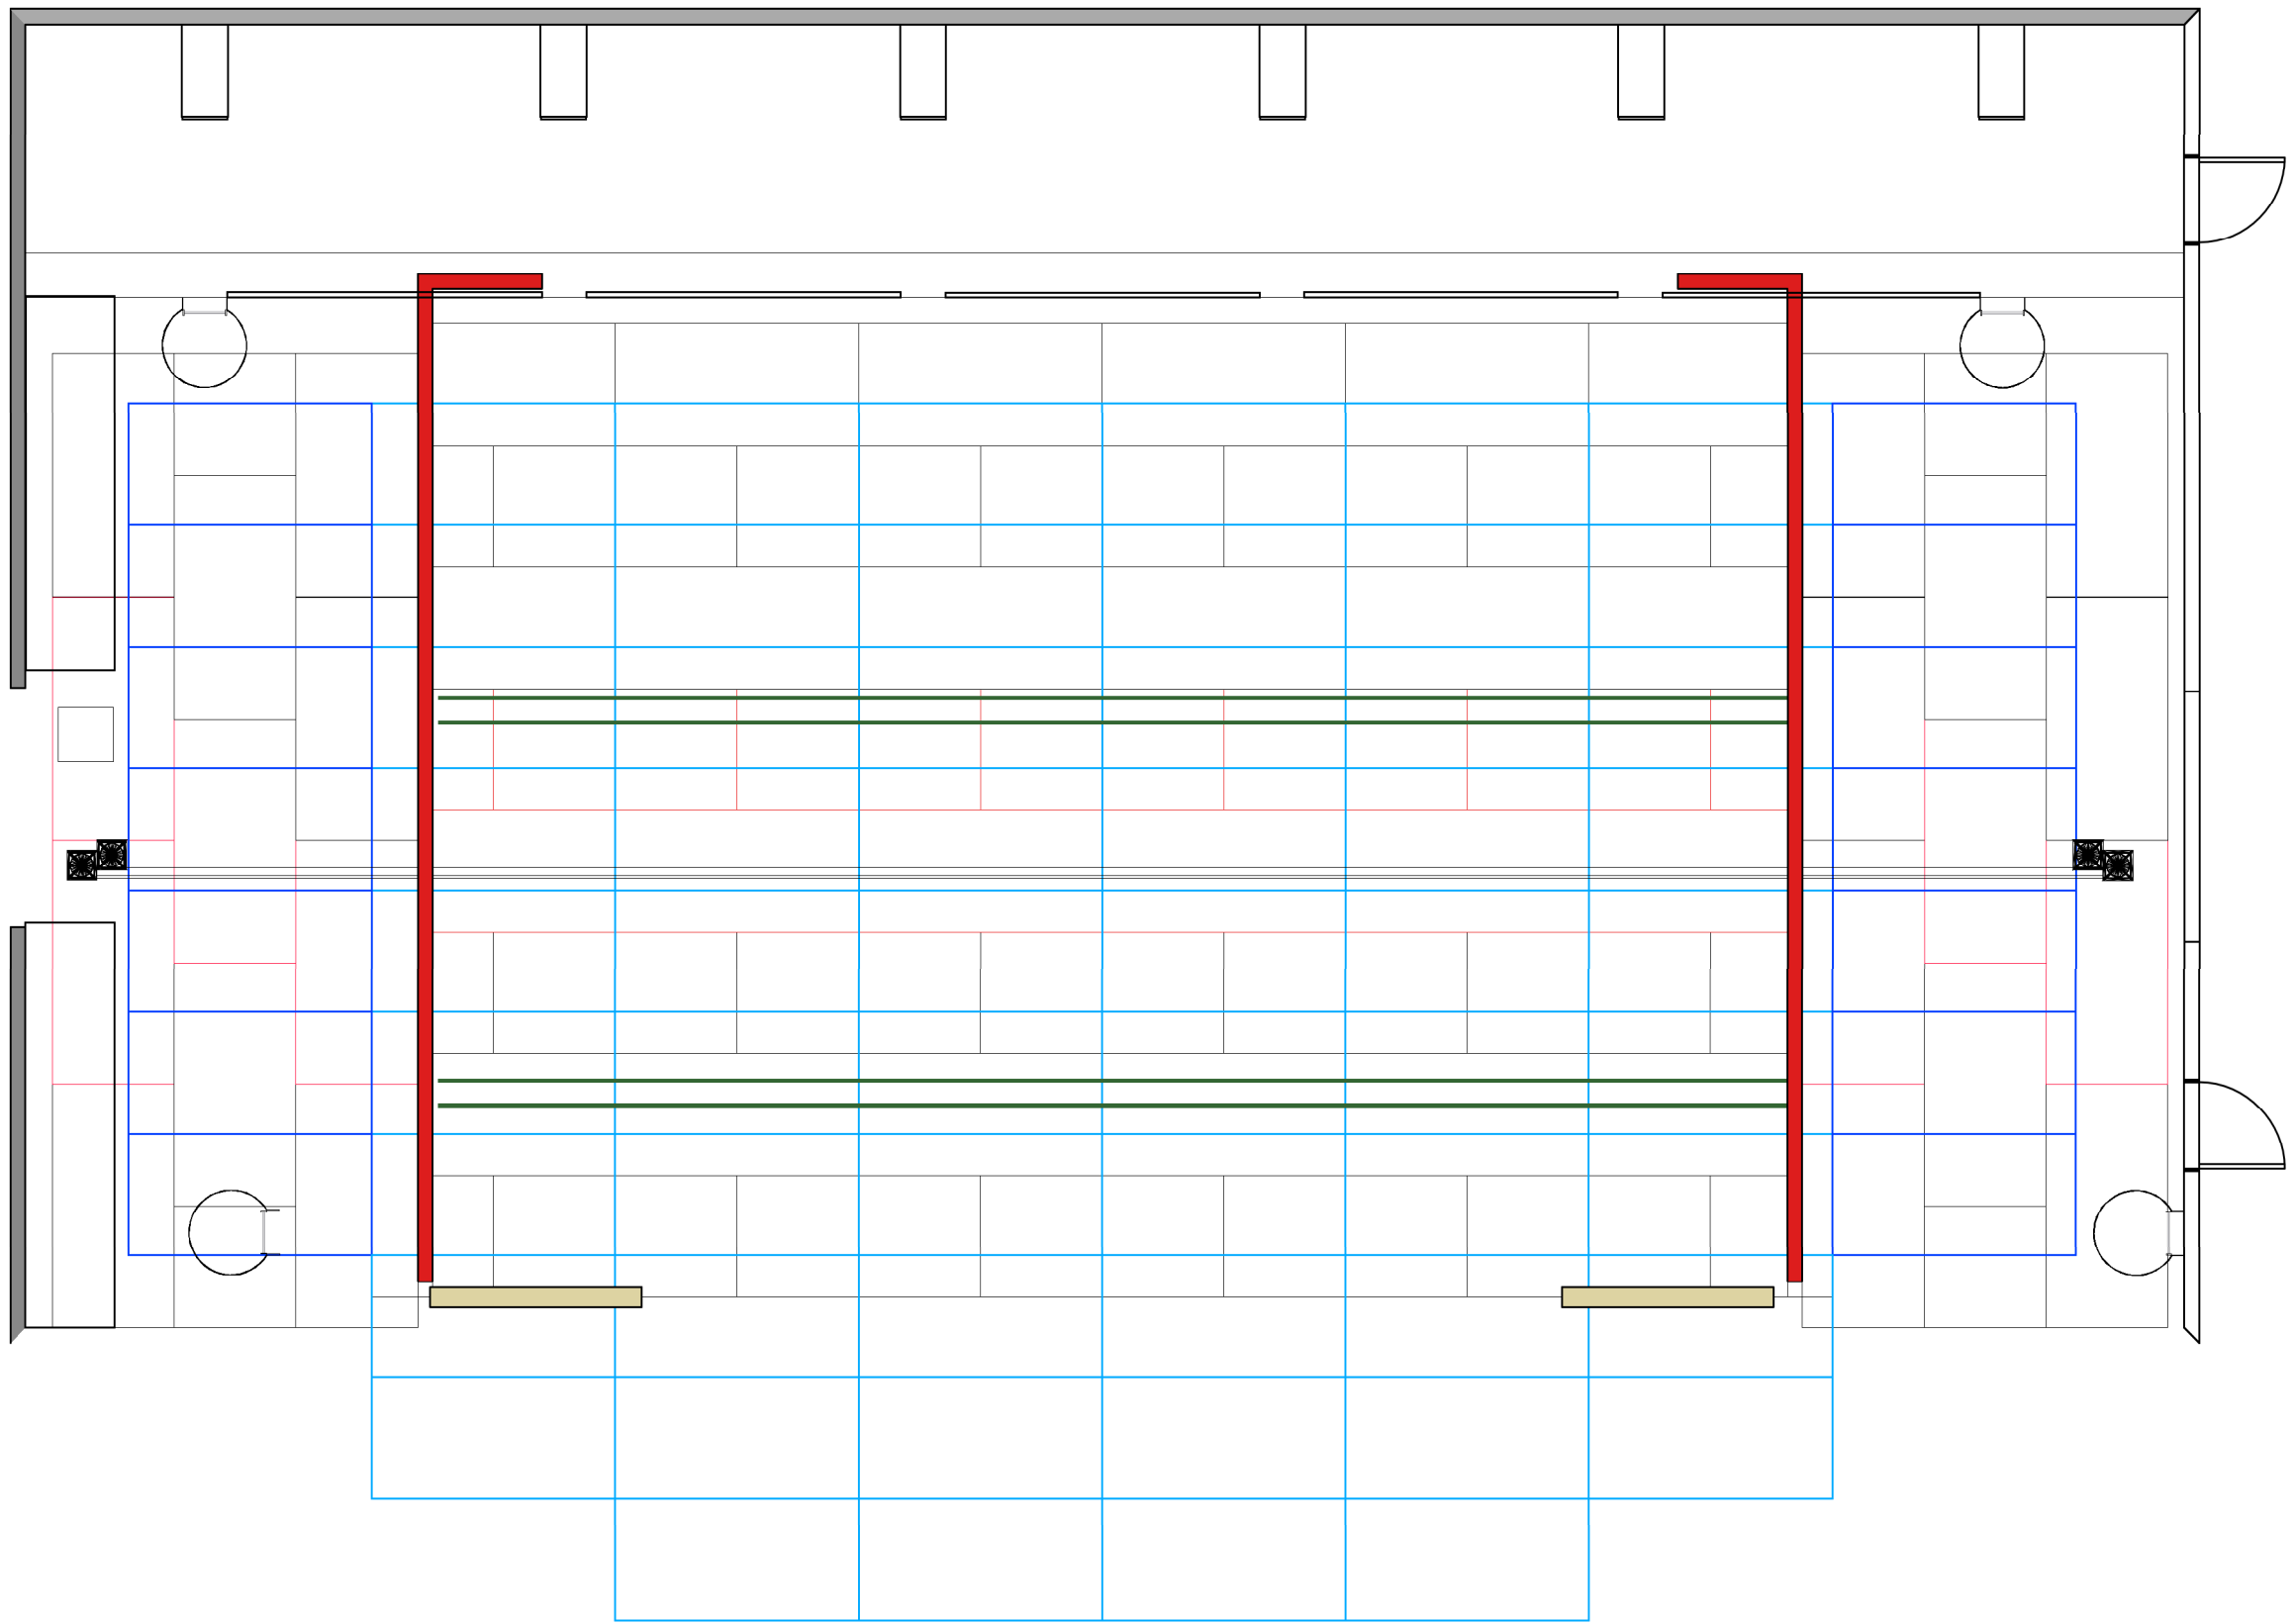

A

A

B

B

1

Sweet Charity Flooring Plan
Scale: 1:75

Title Sweet Charity Flooring Plan		
Drawing Number 1	Drawn By T Cass	Date 19/05/2024
CAD File Name File Name		