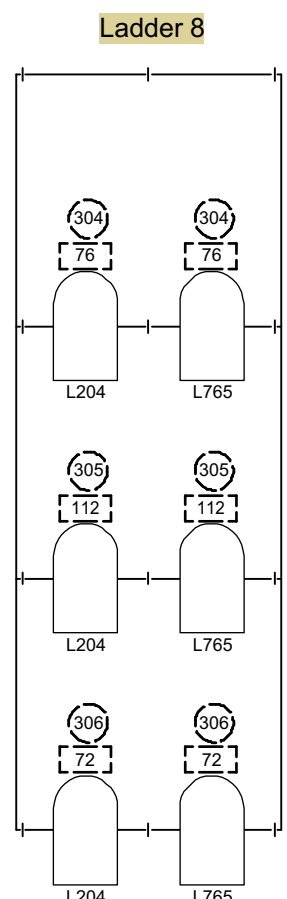

Production Title Sunday in the Park with George	
Drawing Title LX Overhead	
Designer Dylan Hodgson	Director Dougie Irvine
Drawn By Dylan Hodgson	Scale 1/50
Venue New Athenaeum Theatre	Drawing No. Sheet No.1
Date 12/02/2019	_____ of _____
CAD File Name SITPWG LX	5

Production Title		Sunday in the Park with George	
Drawing Title		LX Ladders	
Designer	Dylan Hodgson	Director	Dougie Irvine
Drawn By	Dylan Hodgson	Scale	1/30
Venue	New Athenaeum Theatre	Drawing No.	Sheet No. 3 _____ of _____ 5
Date	12/02/2019		
CAD File Name	SITPWG LX		

Moving Light

	MAC Encore Performance CLD - Hung	4
---	-----------------------------------	---

Color Summary

Color	Size	Count
 L007	159mm	4
 L009	190mm	4
 L009	191mm	2
 L140	159mm	4
 L200	191mm	5
 L202	159mm	8
 L202	191mm	12
 L202	190mm	4
 L202	254mm	4
 L202/007	190mm	4
 L204	254mm	12
 L204	159mm	10
 L204	191mm	8
 L204	190mm	20
 L600	190mm	4
 L735	190mm	5
 L735	159mm	6
 L765	190mm	4
 L765	254mm	8
 L765	159mm	17
 OW	Selecon 1200 Fresnel	4

Production Title Sunday in the Park with George	
Drawing Title Fixture Key	
Designer Dylan Hodgson	Director Dougie Irvine
Drawn By Dylan Hodgson	Scale N/A
Venue New Athenaeum Theatre	Drawing No. 4
Date 12/02/2019	_____ of _____
CAD File Name SITPWG LX	5