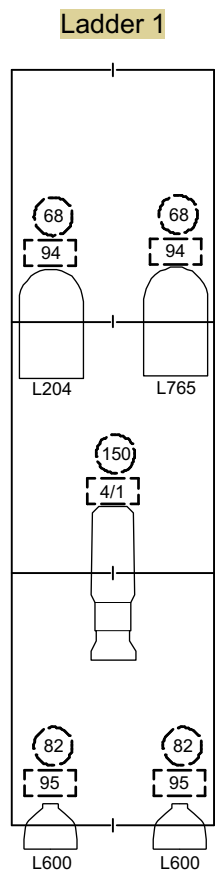

Production Title Sunday in the Park with George	
Drawing Title LX Overhead	
Designer Dylan Hodgson	Director Dougie Irvine
Drawn By Dylan Hodgson	Scale 1/50
Venue New Athenaeum Theatre	Drawing No. Sheet No.1
Date 12/02/2019	_____ of _____
CAD File Name SITPWG LX	5

Production Title		Sunday in the Park with George	
Drawing Title		LX Ladders	
Designer	Dylan Hodgson	Director	Dougie Irvine
Drawn By	Dylan Hodgson	Scale	1/30
Venue	New Athenaeum Theatre	Drawing No.	Sheet No. 3 _____ of _____ 5
Date	12/02/2019		
CAD File Name	SITPWG LX		

Moving Light

	MAC Encore Performance CLD - Hung	4
---	-----------------------------------	---

Color Summary

Color	Size	Count
 L007	159mm	4
 L009	190mm	4
 L009	191mm	2
 L140	159mm	4
 L200	191mm	5
 L202	159mm	8
 L202	191mm	12
 L202	190mm	4
 L202	254mm	4
 L202/007	190mm	4
 L204	254mm	12
 L204	159mm	10
 L204	191mm	8
 L204	190mm	20
 L600	190mm	4
 L735	190mm	5
 L735	159mm	6
 L765	190mm	4
 L765	254mm	8
 L765	159mm	17
 OW	Selecon 1200 Fresnel	4

Production Title Sunday in the Park with George	
Drawing Title Fixture Key	
Designer Dylan Hodgson	Director Dougie Irvine
Drawn By Dylan Hodgson	Scale N/A
Venue New Athenaeum Theatre	Drawing No. 4
Date 12/02/2019	_____ of _____
CAD File Name SITPWG LX	5