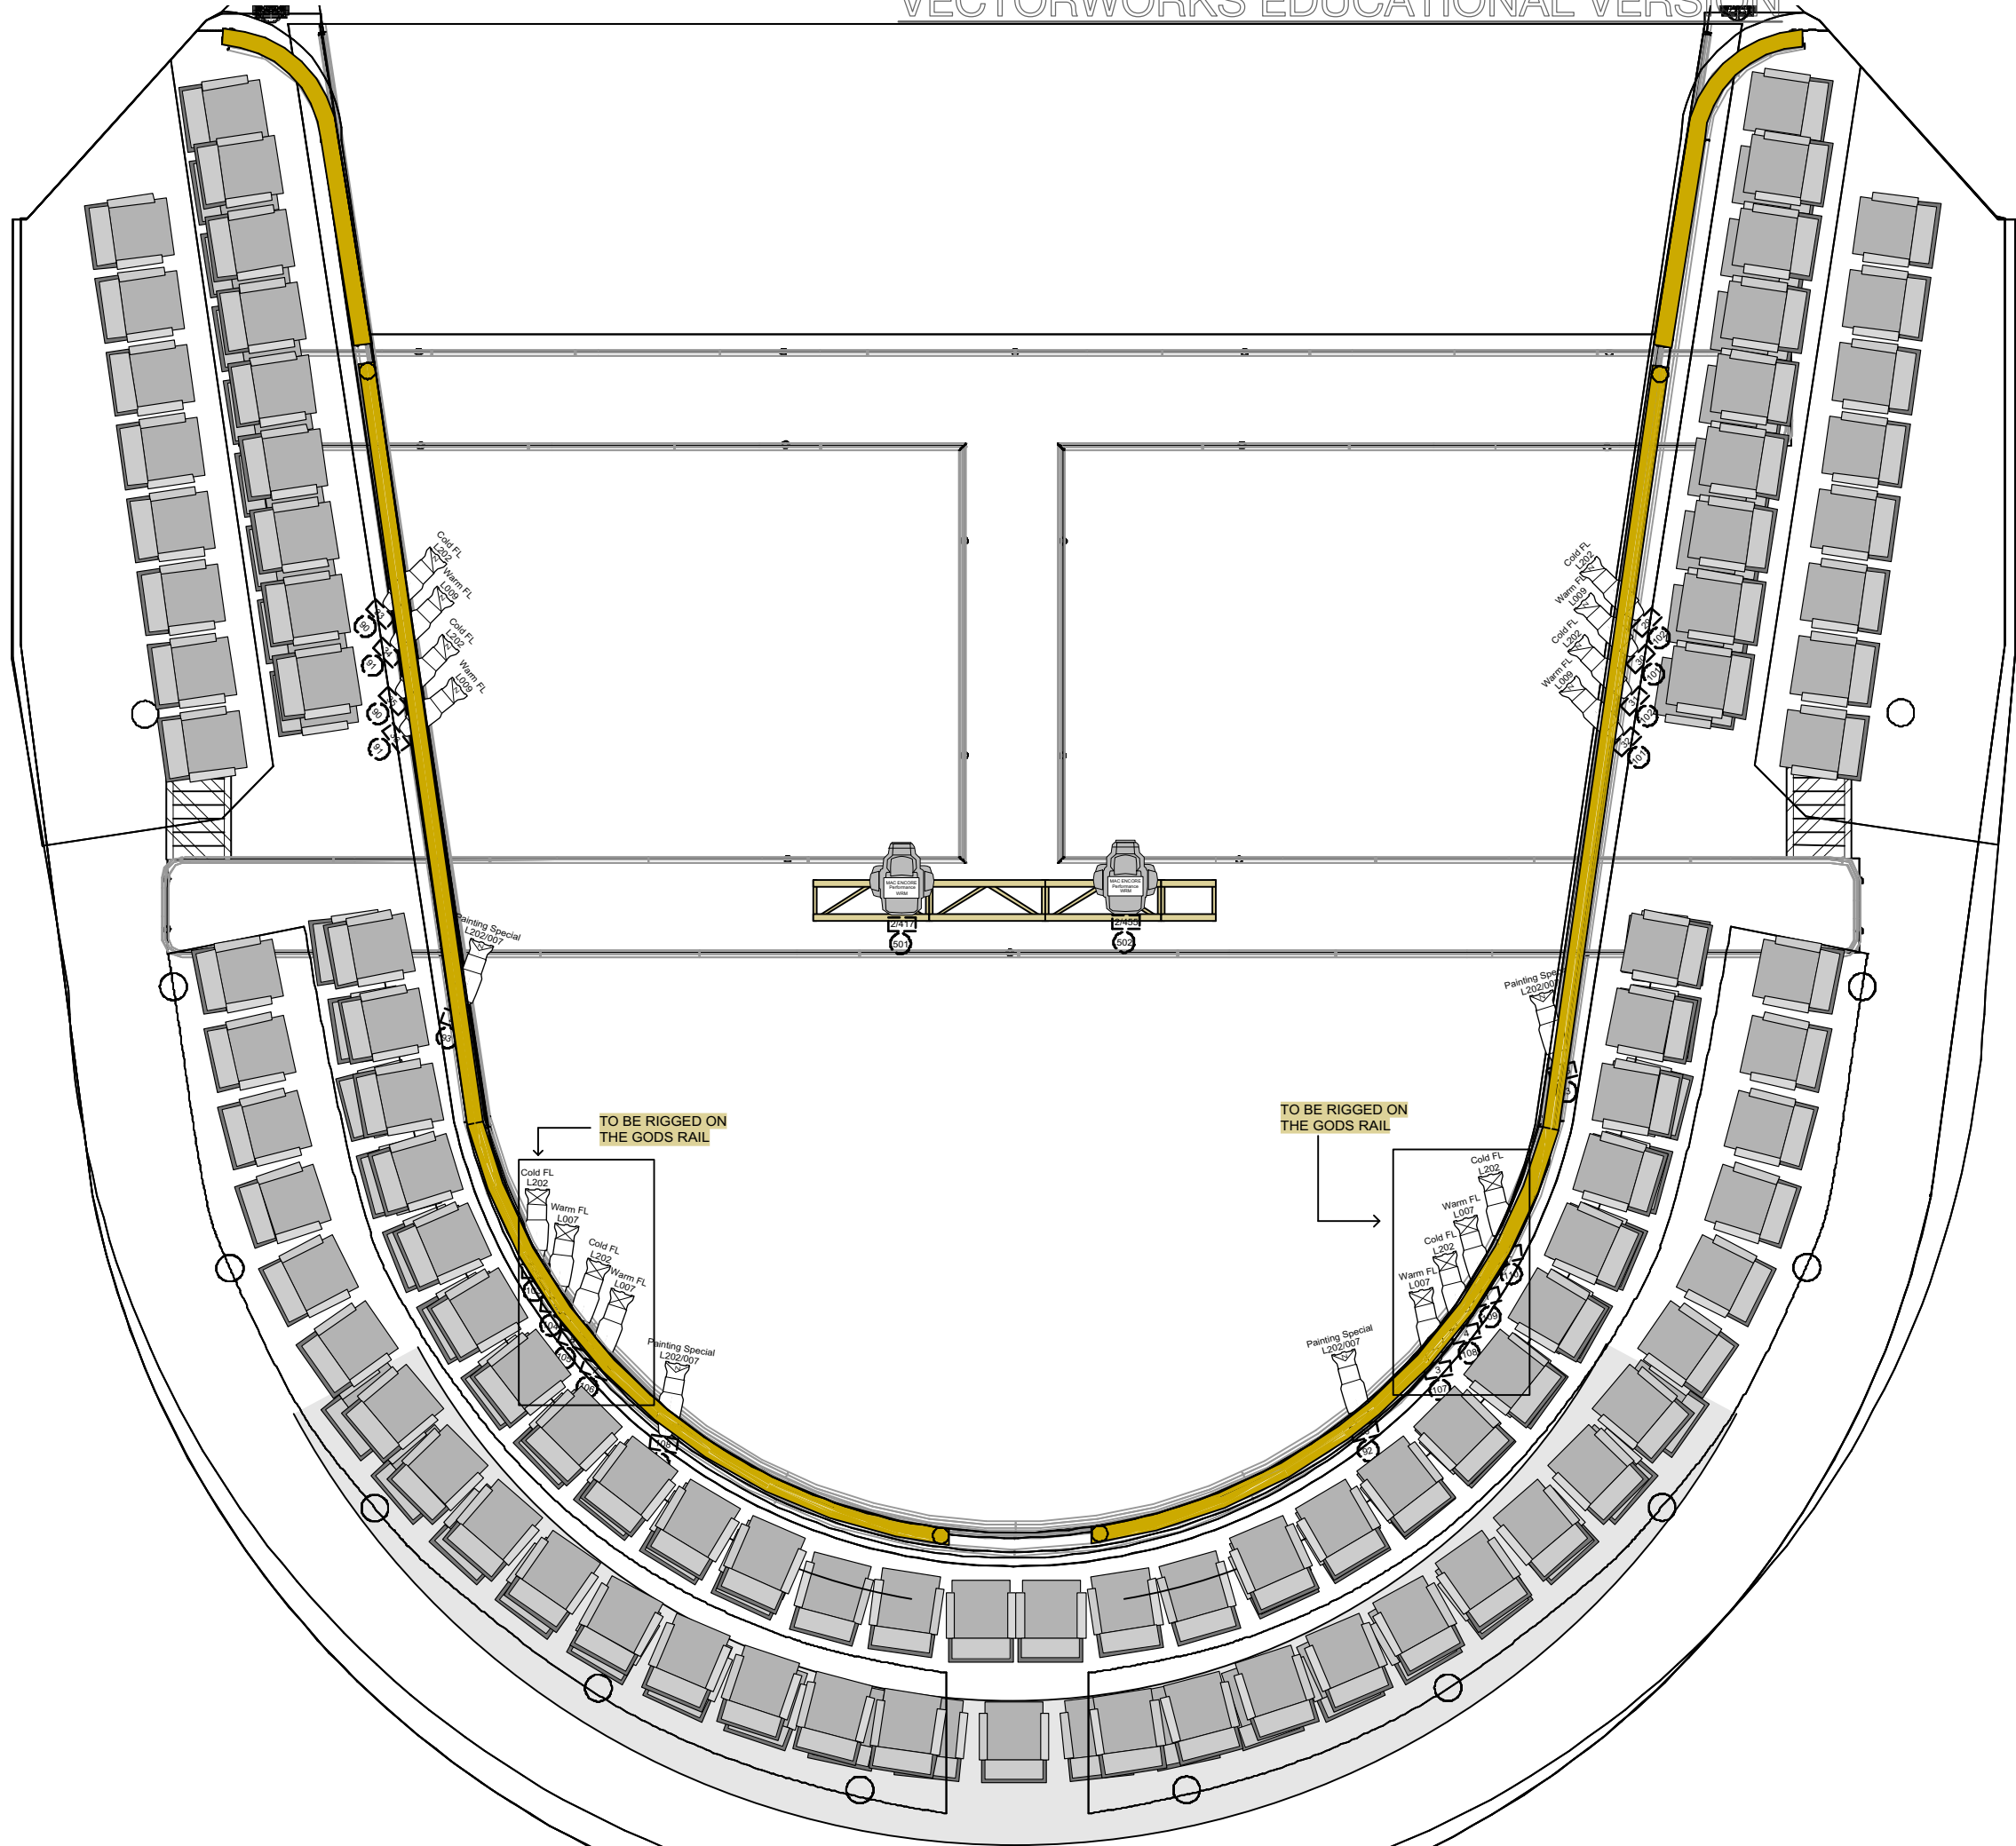

ROBE Spikie 16

Light

	Altman PAR 64 MFL	24
	ETC CE Source4 19deg	16
	ETC CE Source4 26deg	10
	ETC CE Source4 36deg	15
	ETC CE Source4 50deg	8
	ETC CE Source4 PAR MCM (MFL)	28
	ETC CE Source4 Zoom 15-30deg	8
	ETC CE Source4 Zoom 25-50deg	9
	ETC Source4 Fresnel	27
	ETC Source4 LED 36deg	8
	Rush Par 1 RGBW	8
	Selecon 1200 Fresnel	4

Moving Light

	MAC Encore Performance CLD - Hung	4
---	-----------------------------------	---

Color Summary

Color	Size	Count
 L007	159mm	4
 L009	190mm	4
 L009	191mm	2
 L140	159mm	4
 L200	191mm	5
 L202	159mm	8
 L202	191mm	12
 L202	190mm	4
 L202	254mm	4
 L202/007	190mm	4
 L204	254mm	12
 L204	159mm	10
 L204	191mm	8
 L204	190mm	20
 L600	190mm	4
 L735	190mm	5
 L735	159mm	6
 L765	190mm	4
 L765	254mm	8
 L765	159mm	17
 OW	Selecon 1200 Fresnel	4

Production Title Sunday in the Park with George	
Drawing Title Fixture Key	
Designer Dylan Hodgson	Director Dougie Irvine
Drawn By Dylan Hodgson	Scale N/A
Venue New Athenaeum Theatre	Drawing No. 4
Date 12/02/2019	_____ of _____
CAD File Name SITPWG LX	5

Production Title		Sunday in the Park with George	
Drawing Title		SITPWG FOH LX V2 (With additional truss)	
Designer	Dylan Hodgson	Director	Dougie Irvine
Drawn By	Dylan Hodgson	Scale	1/40
Venue	New Athenaeum Theatre	Drawing No.	Sheet No.5 of 5
Date	20/02/19		
CAD File Name	SITPWG LX		