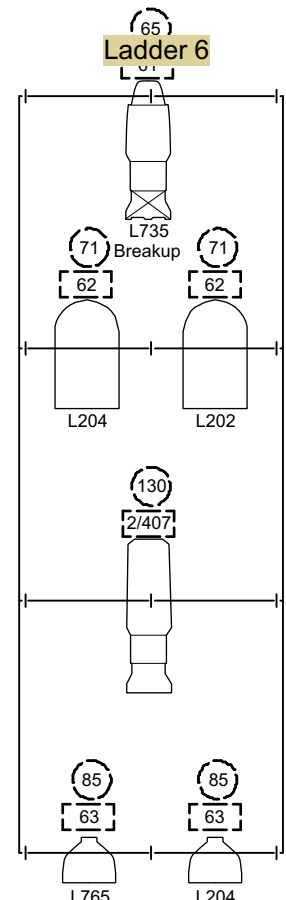

Production Title Sunday in the Park with George	
Drawing Title LX Overhead	
Designer Dylan Hodgson	Director Dougie Irvine
Drawn By Dylan Hodgson	Scale 1/50
Venue New Athenaeum Theatre	Drawing No. Sheet No.1
Date 12/02/2019	_____ of _____
CAD File Name SITPWG LX	5

Production Title		Sunday in the Park with George	
Drawing Title		LX Ladders	
Designer	Dylan Hodgson	Director	Dougie Irvine
Drawn By	Dylan Hodgson	Scale	1/30
Venue	New Athenaeum Theatre	Drawing No.	Sheet No. 3 _____ of _____ 5
Date	12/02/2019		
CAD File Name	SITPWG LX		

Moving Light

	MAC Encore Performance CLD - Hung	4
---	-----------------------------------	---

Color Summary

Color	Size	Count
 L007	159mm	4
 L009	190mm	4
 L009	191mm	2
 L140	159mm	4
 L200	191mm	5
 L202	159mm	8
 L202	191mm	12
 L202	190mm	4
 L202	254mm	4
 L202/007	190mm	4
 L204	254mm	12
 L204	159mm	10
 L204	191mm	8
 L204	190mm	20
 L600	190mm	4
 L735	190mm	5
 L735	159mm	6
 L765	190mm	4
 L765	254mm	8
 L765	159mm	17
 OW	Selecon 1200 Fresnel	4

Production Title Sunday in the Park with George	
Drawing Title Fixture Key	
Designer Dylan Hodgson	Director Dougie Irvine
Drawn By Dylan Hodgson	Scale N/A
Venue New Athenaeum Theatre	Drawing No. 4
Date 12/02/2019	_____ of _____
CAD File Name SITPWG LX	5