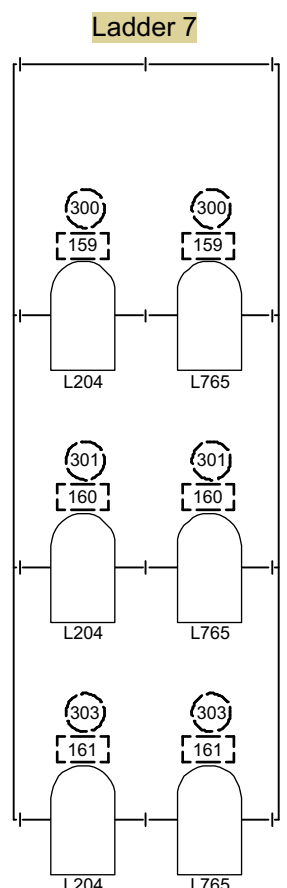

Production Title Sunday in the Park with George	
Drawing Title LX Overhead	
Designer Dylan Hodgson	Director Dougie Irvine
Drawn By Dylan Hodgson	Scale 1/50
Venue New Athenaeum Theatre	Drawing No. Sheet No.1
Date 12/02/2019	_____ of _____
CAD File Name SITPWG LX	5

Production Title		Sunday in the Park with George	
Drawing Title		LX Ladders	
Designer	Dylan Hodgson	Director	Dougie Irvine
Drawn By	Dylan Hodgson	Scale	1/30
Venue	New Athenaeum Theatre	Drawing No.	Sheet No. 3 _____ of _____ 5
Date	12/02/2019		
CAD File Name	SITPWG LX		

Moving Light

	MAC Encore Performance CLD - Hung	4
---	-----------------------------------	---

Color Summary

Color	Size	Count
 L007	159mm	4
 L009	190mm	4
 L009	191mm	2
 L140	159mm	4
 L200	191mm	5
 L202	159mm	8
 L202	191mm	12
 L202	190mm	4
 L202	254mm	4
 L202/007	190mm	4
 L204	254mm	12
 L204	159mm	10
 L204	191mm	8
 L204	190mm	20
 L600	190mm	4
 L735	190mm	5
 L735	159mm	6
 L765	190mm	4
 L765	254mm	8
 L765	159mm	17
 OW	Selecon 1200 Fresnel	4

Production Title Sunday in the Park with George	
Drawing Title Fixture Key	
Designer Dylan Hodgson	Director Dougie Irvine
Drawn By Dylan Hodgson	Scale N/A
Venue New Athenaeum Theatre	Drawing No. 4
Date 12/02/2019	_____ of _____
CAD File Name SITPWG LX	5