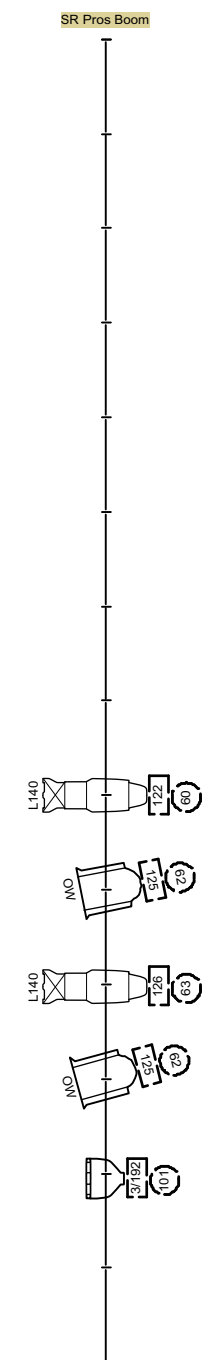

Production Title Sunday in the Park with George	
Drawing Title LX Overhead	
Designer Dylan Hodgson	Director Dougie Irvine
Drawn By Dylan Hodgson	Scale 1/50
Venue New Athenaeum Theatre	Drawing No. Sheet No.1
Date 12/02/2019	_____ of _____
CAD File Name SITPWG LX	5

Production Title		Sunday in the Park with George	
Drawing Title		LX Ladders	
Designer	Dylan Hodgson	Director	Dougie Irvine
Drawn By	Dylan Hodgson	Scale	1/30
Venue	New Athenaeum Theatre	Drawing No.	Sheet No. 3 _____ of _____ 5
Date	12/02/2019		
CAD File Name	SITPWG LX		

ROBE Spikie 16

Light

	Altman PAR 64 MFL	24
	ETC CE Source4 19deg	16
	ETC CE Source4 26deg	10
	ETC CE Source4 36deg	15
	ETC CE Source4 50deg	8
	ETC CE Source4 PAR MCM (MFL)	28
	ETC CE Source4 Zoom 15-30deg	8
	ETC CE Source4 Zoom 25-50deg	9
	ETC Source4 Fresnel	27
	ETC Source4 LED 36deg	8
	Rush Par 1 RGBW	8
	Selecon 1200 Fresnel	4

Moving Light

	MAC Encore Performance CLD - Hung	4
---	-----------------------------------	---

Color Summary

Color	Size	Count
 L007	159mm	4
 L009	190mm	4
 L009	191mm	2
 L140	159mm	4
 L200	191mm	5
 L202	159mm	8
 L202	191mm	12
 L202	190mm	4
 L202	254mm	4
 L202/007	190mm	4
 L204	254mm	12
 L204	159mm	10
 L204	191mm	8
 L204	190mm	20
 L600	190mm	4
 L735	190mm	5
 L735	159mm	6
 L765	190mm	4
 L765	254mm	8
 L765	159mm	17
 OW	Selecon 1200 Fresnel	4