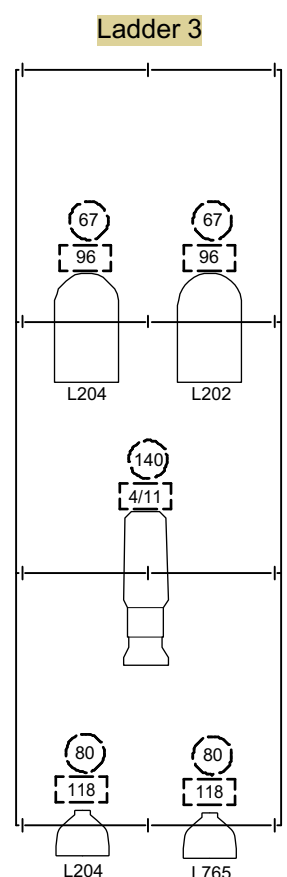

Production Title Sunday in the Park with George	
Drawing Title LX Overhead	
Designer Dylan Hodgson	Director Dougie Irvine
Drawn By Dylan Hodgson	Scale 1/50
Venue New Athenaeum Theatre	Drawing No. Sheet No.1
Date 12/02/2019	_____ of _____
CAD File Name SITPWG LX	5

Production Title		Sunday in the Park with George	
Drawing Title		LX Ladders	
Designer	Dylan Hodgson	Director	Dougie Irvine
Drawn By	Dylan Hodgson	Scale	1/30
Venue	New Athenaeum Theatre	Drawing No.	Sheet No. 3 _____ of _____ 5
Date	12/02/2019		
CAD File Name	SITPWG LX		

Moving Light

	MAC Encore Performance CLD - Hung	4
---	-----------------------------------	---

Color Summary

Color	Size	Count
 L007	159mm	4
 L009	190mm	4
 L009	191mm	2
 L140	159mm	4
 L200	191mm	5
 L202	159mm	8
 L202	191mm	12
 L202	190mm	4
 L202	254mm	4
 L202/007	190mm	4
 L204	254mm	12
 L204	159mm	10
 L204	191mm	8
 L204	190mm	20
 L600	190mm	4
 L735	190mm	5
 L735	159mm	6
 L765	190mm	4
 L765	254mm	8
 L765	159mm	17
 OW	Selecon 1200 Fresnel	4

Production Title Sunday in the Park with George	
Drawing Title Fixture Key	
Designer Dylan Hodgson	Director Dougie Irvine
Drawn By Dylan Hodgson	Scale N/A
Venue New Athenaeum Theatre	Drawing No. 4
Date 12/02/2019	_____ of _____
CAD File Name SITPWG LX	5