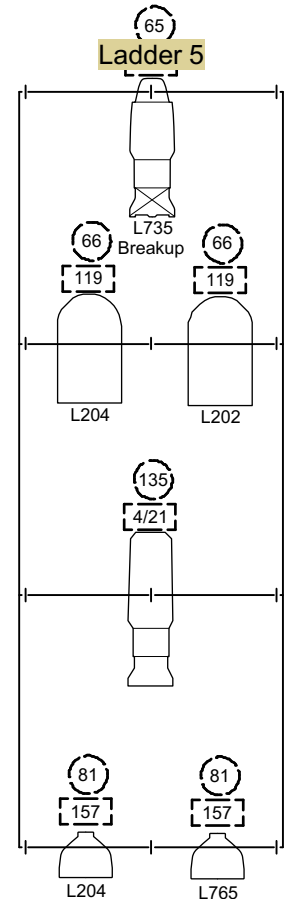

Production Title Sunday in the Park with George	
Drawing Title LX Overhead	
Designer Dylan Hodgson	Director Dougie Irvine
Drawn By Dylan Hodgson	Scale 1/50
Venue New Athenaeum Theatre	Drawing No. Sheet No.1
Date 12/02/2019	_____ of _____
CAD File Name SITPWG LX	5

Production Title		Sunday in the Park with George	
Drawing Title		LX Ladders	
Designer	Dylan Hodgson	Director	Dougie Irvine
Drawn By	Dylan Hodgson	Scale	1/30
Venue	New Athenaeum Theatre	Drawing No.	Sheet No. 3 _____ of _____ 5
Date	12/02/2019		
CAD File Name	SITPWG LX		

Moving Light

	MAC Encore Performance CLD - Hung	4
---	-----------------------------------	---

Color Summary

Color	Size	Count
 L007	159mm	4
 L009	190mm	4
 L009	191mm	2
 L140	159mm	4
 L200	191mm	5
 L202	159mm	8
 L202	191mm	12
 L202	190mm	4
 L202	254mm	4
 L202/007	190mm	4
 L204	254mm	12
 L204	159mm	10
 L204	191mm	8
 L204	190mm	20
 L600	190mm	4
 L735	190mm	5
 L735	159mm	6
 L765	190mm	4
 L765	254mm	8
 L765	159mm	17
 OW	Selecon 1200 Fresnel	4

Production Title Sunday in the Park with George	
Drawing Title Fixture Key	
Designer Dylan Hodgson	Director Dougie Irvine
Drawn By Dylan Hodgson	Scale N/A
Venue New Athenaeum Theatre	Drawing No. 4
Date 12/02/2019	_____ of _____
CAD File Name SITPWG LX	5