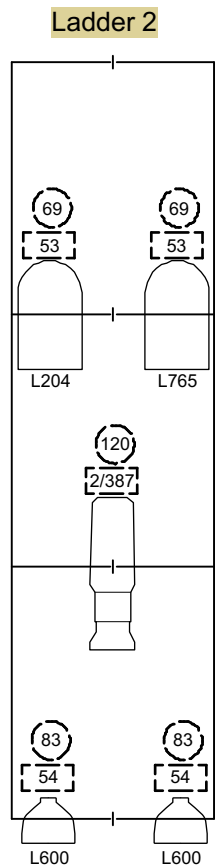

Production Title Sunday in the Park with George	
Drawing Title LX Overhead	
Designer Dylan Hodgson	Director Dougie Irvine
Drawn By Dylan Hodgson	Scale 1/50
Venue New Athenaeum Theatre	Drawing No. Sheet No.1
Date 12/02/2019	_____ of _____
CAD File Name SITPWG LX	5

Production Title		Sunday in the Park with George	
Drawing Title		LX Ladders	
Designer	Dylan Hodgson	Director	Dougie Irvine
Drawn By	Dylan Hodgson	Scale	1/30
Venue	New Athenaeum Theatre	Drawing No.	Sheet No. 3 _____ of _____ 5
Date	12/02/2019		
CAD File Name	SITPWG LX		

Moving Light

	MAC Encore Performance CLD - Hung	4
---	-----------------------------------	---

Color Summary

Color	Size	Count
 L007	159mm	4
 L009	190mm	4
 L009	191mm	2
 L140	159mm	4
 L200	191mm	5
 L202	159mm	8
 L202	191mm	12
 L202	190mm	4
 L202	254mm	4
 L202/007	190mm	4
 L204	254mm	12
 L204	159mm	10
 L204	191mm	8
 L204	190mm	20
 L600	190mm	4
 L735	190mm	5
 L735	159mm	6
 L765	190mm	4
 L765	254mm	8
 L765	159mm	17
 OW	Selecon 1200 Fresnel	4

Production Title Sunday in the Park with George	
Drawing Title Fixture Key	
Designer Dylan Hodgson	Director Dougie Irvine
Drawn By Dylan Hodgson	Scale N/A
Venue New Athenaeum Theatre	Drawing No. 4
Date 12/02/2019	_____ of _____
CAD File Name SITPWG LX	5