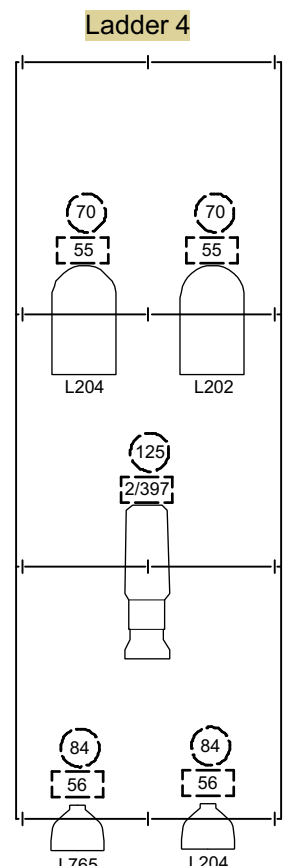

Production Title Sunday in the Park with George	
Drawing Title LX Overhead	
Designer Dylan Hodgson	Director Dougie Irvine
Drawn By Dylan Hodgson	Scale 1/50
Venue New Athenaeum Theatre	Drawing No. Sheet No.1
Date 12/02/2019	_____ of _____
CAD File Name SITPWG LX	5

Production Title		Sunday in the Park with George	
Drawing Title		LX Ladders	
Designer	Dylan Hodgson	Director	Dougie Irvine
Drawn By	Dylan Hodgson	Scale	1/30
Venue	New Athenaeum Theatre	Drawing No.	Sheet No. 3 _____ of _____ 5
Date	12/02/2019		
CAD File Name	SITPWG LX		

Moving Light

	MAC Encore Performance CLD - Hung	4
---	-----------------------------------	---

Color Summary

Color	Size	Count
 L007	159mm	4
 L009	190mm	4
 L009	191mm	2
 L140	159mm	4
 L200	191mm	5
 L202	159mm	8
 L202	191mm	12
 L202	190mm	4
 L202	254mm	4
 L202/007	190mm	4
 L204	254mm	12
 L204	159mm	10
 L204	191mm	8
 L204	190mm	20
 L600	190mm	4
 L735	190mm	5
 L735	159mm	6
 L765	190mm	4
 L765	254mm	8
 L765	159mm	17
 OW	Selecon 1200 Fresnel	4

Production Title Sunday in the Park with George	
Drawing Title Fixture Key	
Designer Dylan Hodgson	Director Dougie Irvine
Drawn By Dylan Hodgson	Scale N/A
Venue New Athenaeum Theatre	Drawing No. 4
Date 12/02/2019	_____ of _____
CAD File Name SITPWG LX	5