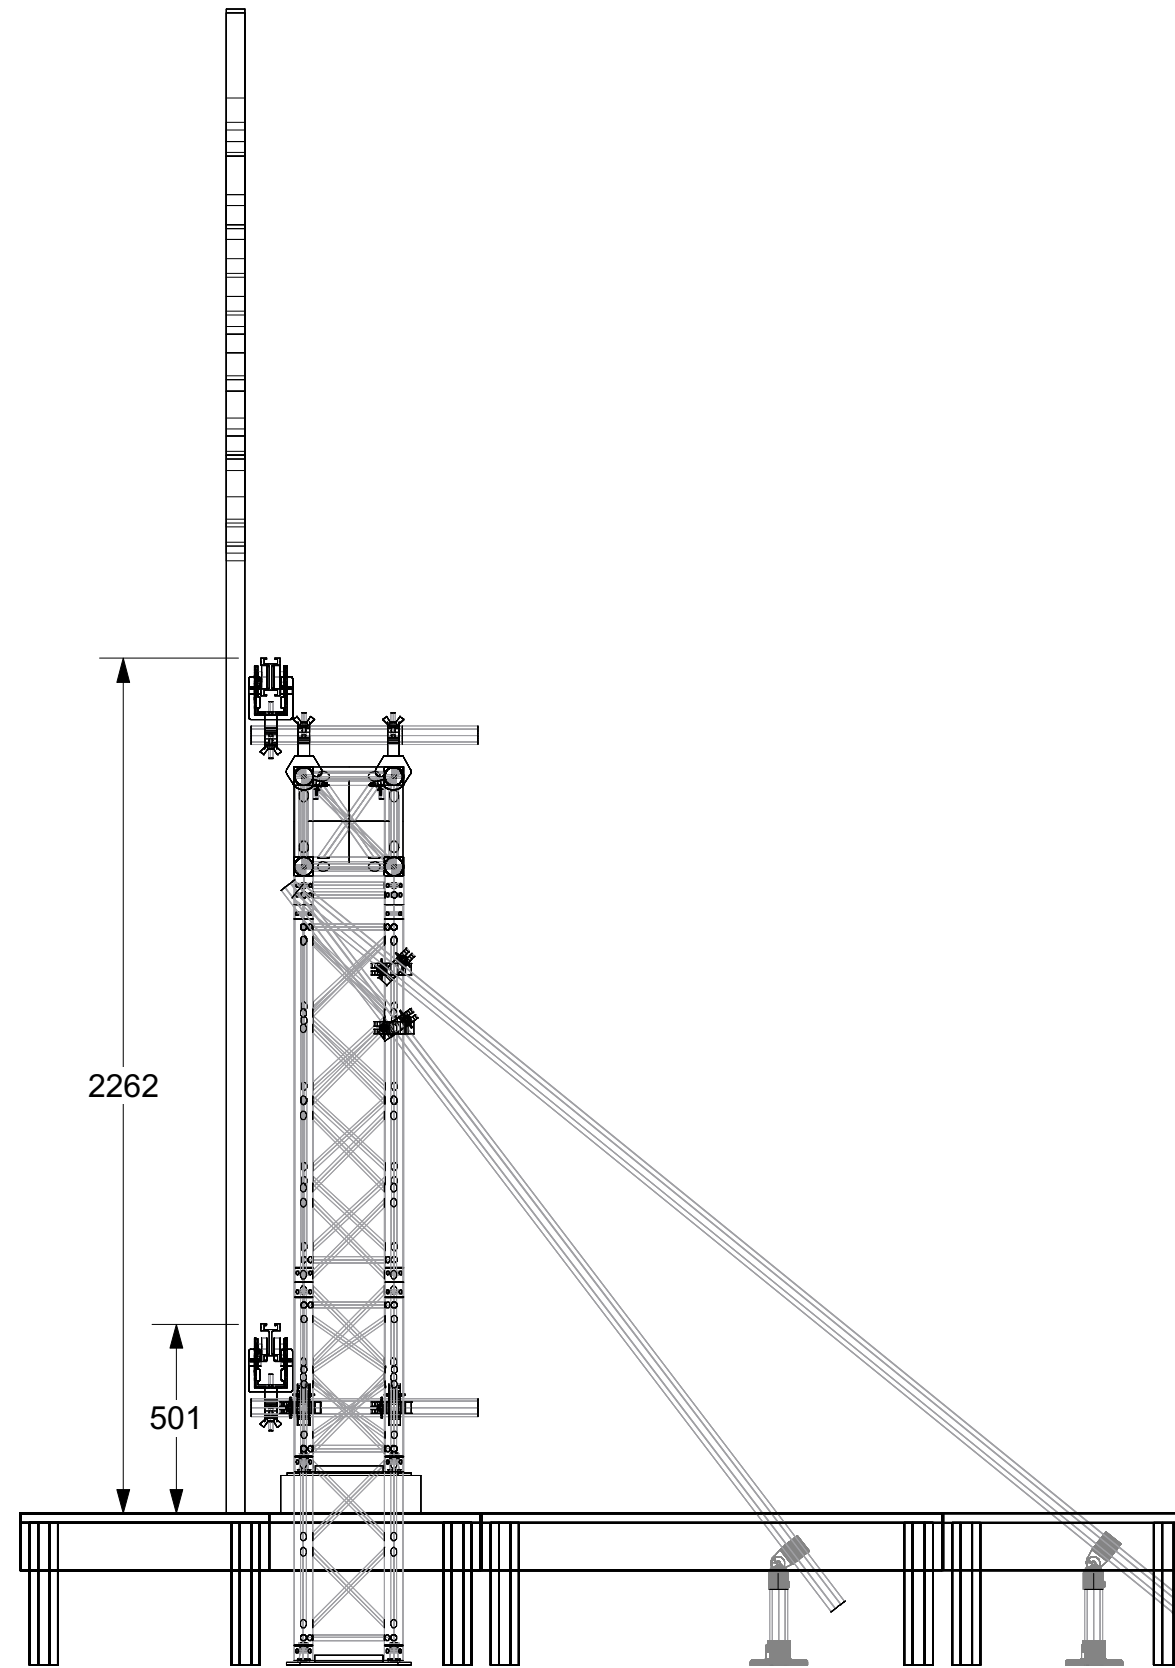

Title		
Ground Supported Tracking Flats		
Drawing Number	Drawn By	Date
1	Darren Wilson	28/10/20
Scale		
1:25 @A3		

Title Ground Supported Tracking Flats		
Drawing Number 2	Drawn By Darren Wilson	Date 28/10/20
Scale 1:25 @A3		

Title		
Ground Supported Tracking Flats		
Drawing Number	Drawn By	Date
3	Darren Wilson	28/10/20
Scale		
1:20 @A3		