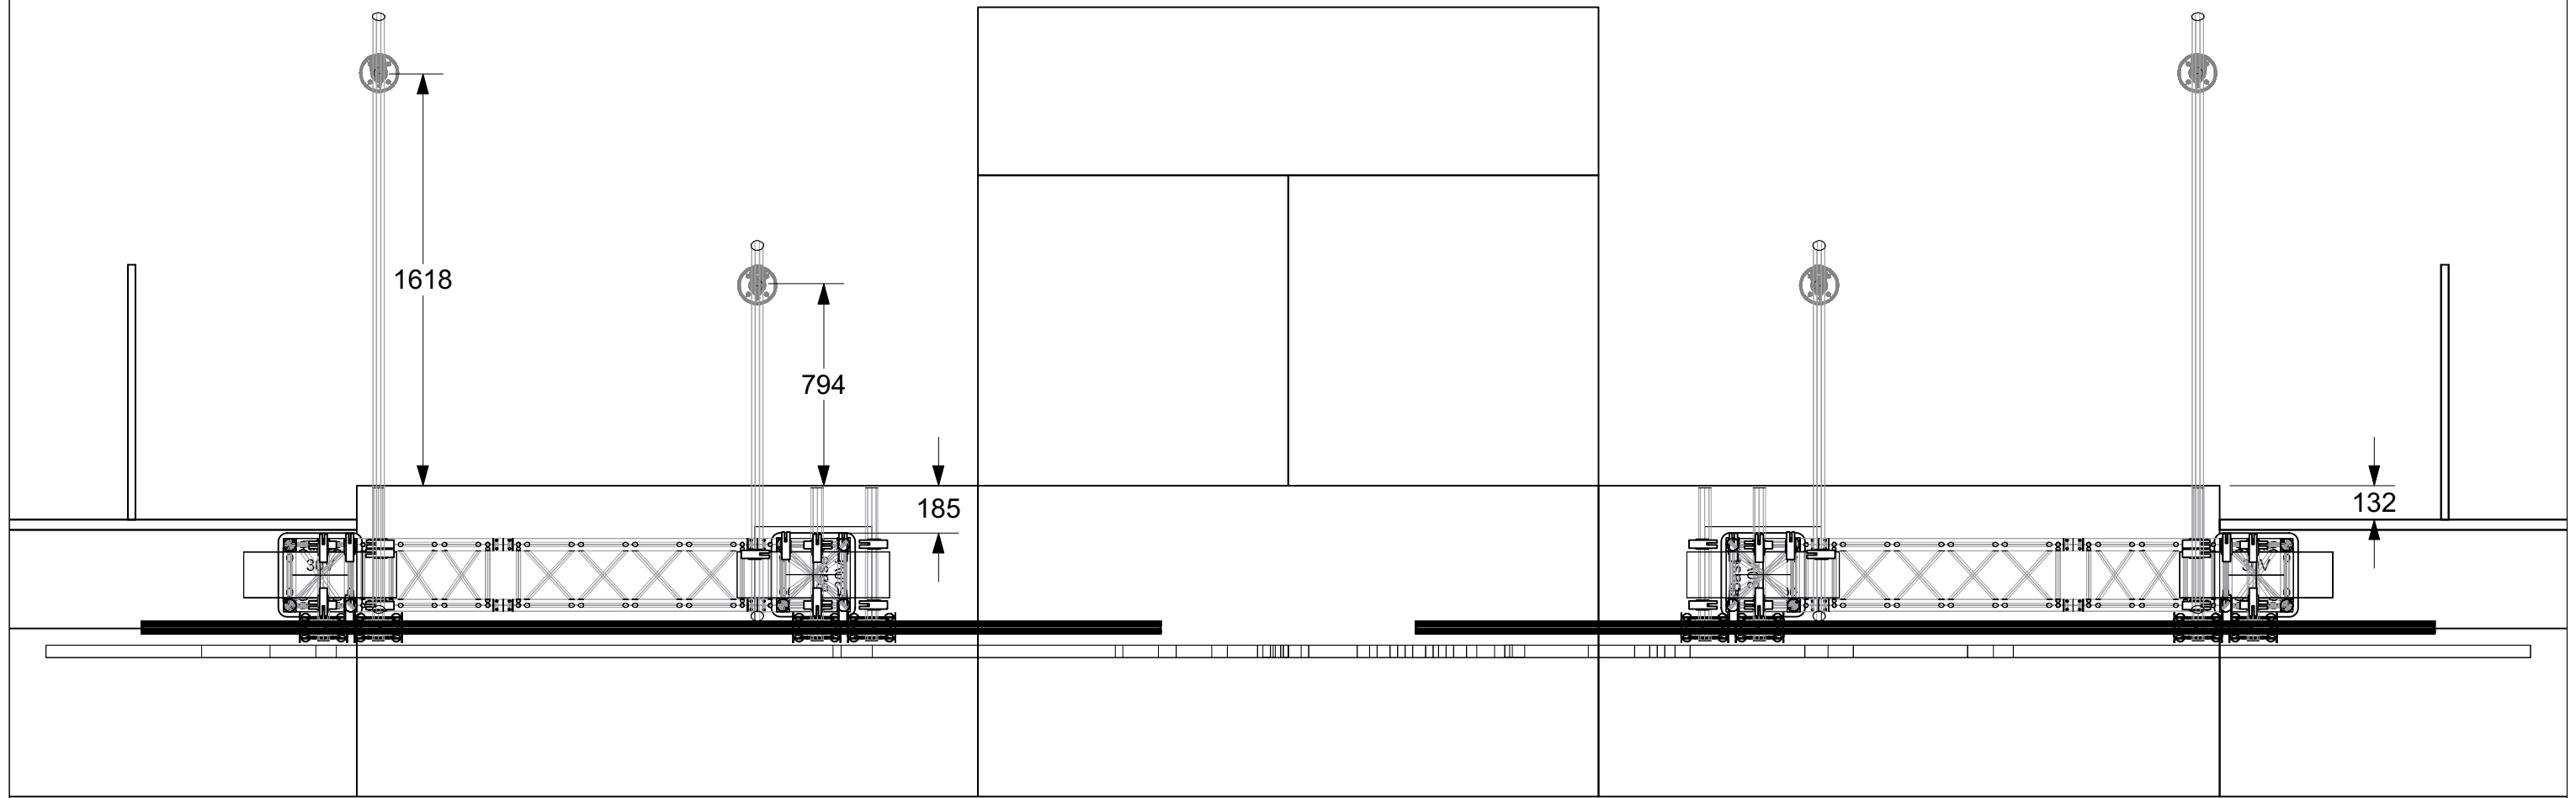

Title		
Ground Supported Tracking Flats		
Drawing Number	Drawn By	Date
1	Darren Wilson	28/10/20
Scale		
1:25 @A3		

Title Ground Supported Tracking Flats		
Drawing Number 2	Drawn By Darren Wilson	Date 28/10/20
Scale 1:25 @A3		

Title		
Ground Supported Tracking Flats		
Drawing Number	Drawn By	Date
3	Darren Wilson	28/10/20
Scale		
1:20 @A3		