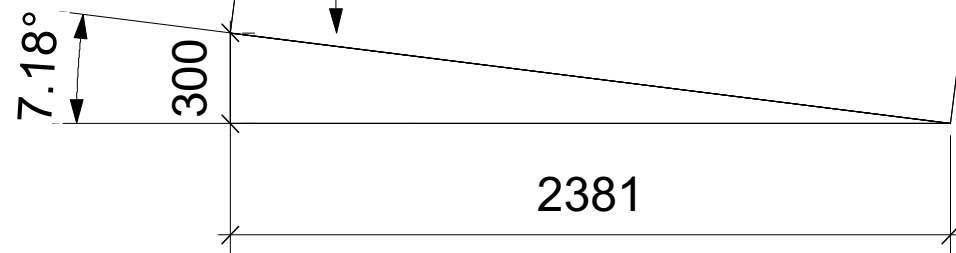

3x Flats angled to the right at SR front

In-Stock Hard Black Masking (1800x6000)

Angled Wedge

3x Flats angled to the left at SL front

Each Flat to be flown and supported by suspension point on top corner

Show Name The Breathing House		
Reference 1:25	Drawn By Ruth Darling	Date 28/04/18
CAD File Name Large Wedge Flats		