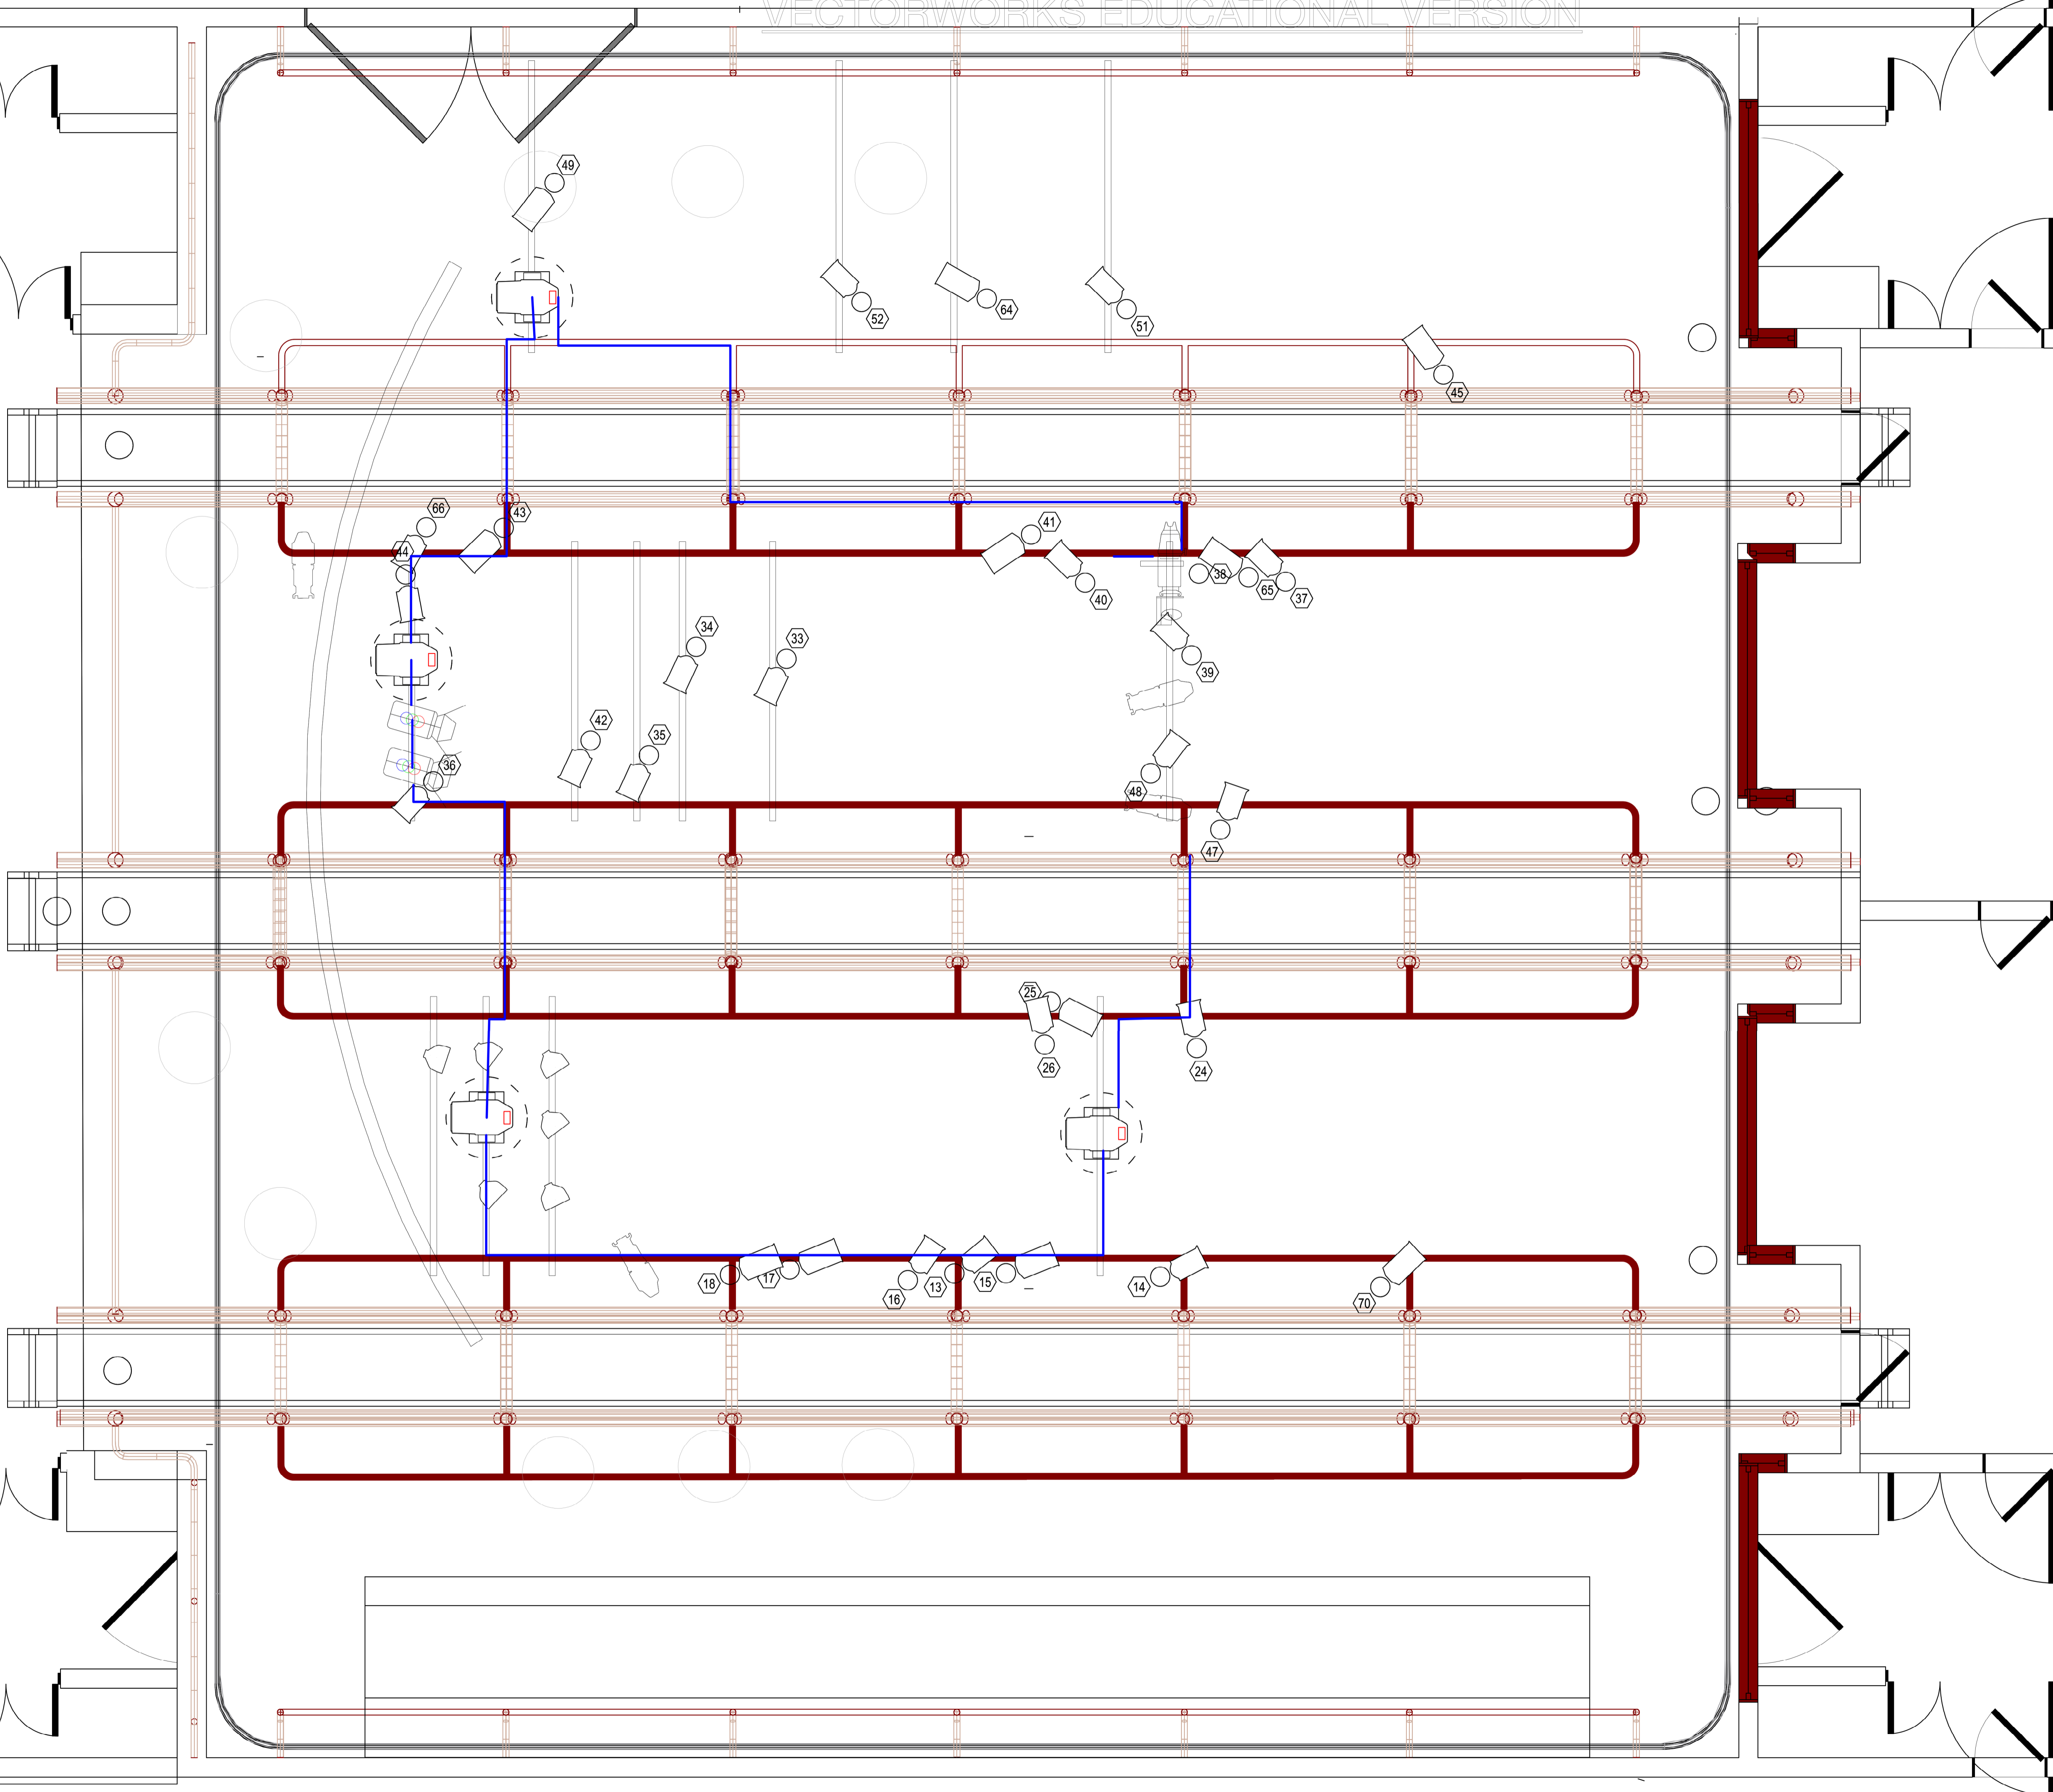

KEY

DMX

# FAUSTUS

— THAT DAMNED WOMAN —

## FAUSTUS

RCS: CHANDLER STUDIO THEATRE

DIRECTOR BECKY HOPE PALMER

DESIGNER SOPHIE SHOLL

LIGHTING DESIGNER KAI FISCHER

PRODUCTION LX DYLAN MCLEAN

DRAWN BY DYLAN MCLEAN SCALE 1:25

DATE 19 OCTOBER 2022 NOTES N/A

**LX  
PLOT**