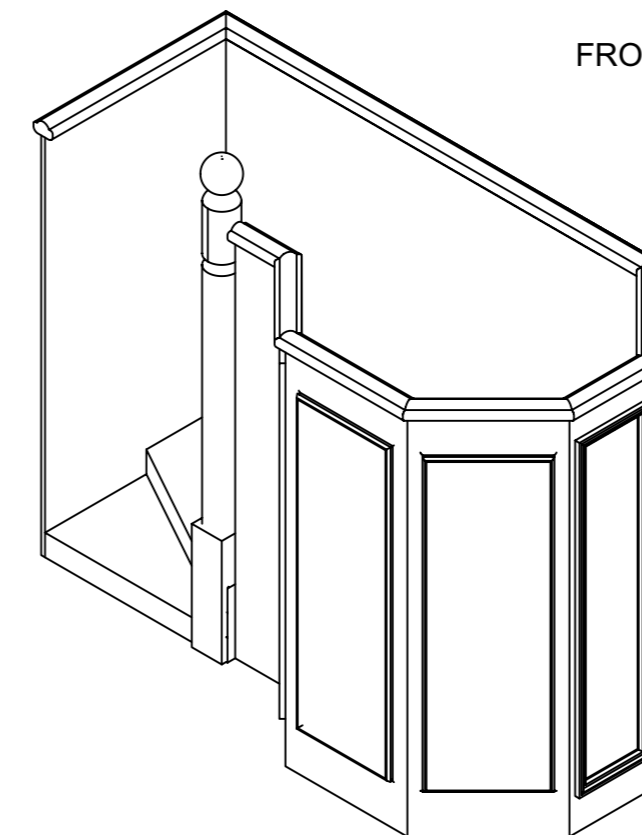

PLAN

PLAN

FRONT ELEVATION

RIGHT ELEVATION

FRONT ELEVATION

RIGHT ELEVATION

Decorative panel to be replicated on each panel of the pulpit.
See measurements for dimensions in.
Total size of panel will be determined by size of moulding.

FRONT ELEVATION

4 decorative flats are to be found from Reset Scenery. Item number 886 and number 887. If these flats are unavailable similar ones are to be made with moulding as drawn.

	<i>Glory on Earth</i>		Director	Becky Hope Palmer	Designer	Ilse Littlejohn	Drawing Number
	Tech Drawing 1		Stage Manager	Brad Hamilton	LX Design	Benny Goodman	
			TSM		Date	Scale	1:25
			Drawn By	Ilse Littlejohn			1