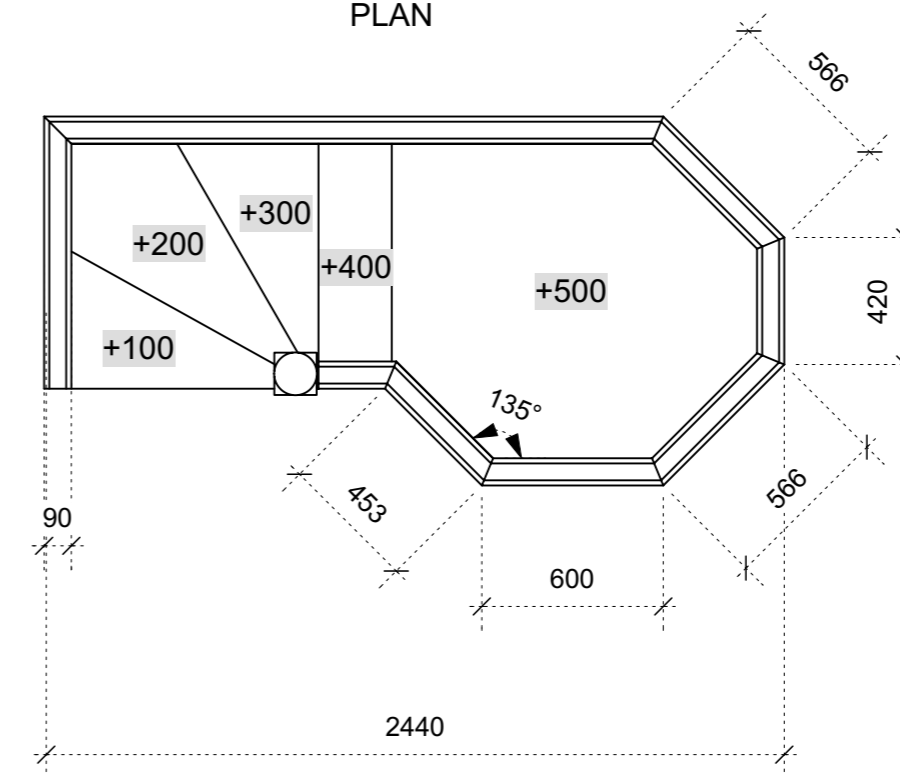

PLAN

PLAN

FRONT ELEVATION

RIGHT ELEVATION

FRONT ELEVATION

RIGHT ELEVATION

Decorative panel to be replicated on each panel of the pulpit.
See measurements for dimensions in.
Total size of panel will be determined by size of moulding.

FRONT ELEVATION

4 decorative flats are to be found from Reset Scenery. Item number 886 and number 887. If these flats are unavailable similar ones are to be made with moulding as drawn.

	<i>Glory on Earth</i>		Director	Becky Hope Palmer	Designer	Ilse Littlejohn	Drawing Number
	Tech Drawing 1		Stage Manager	Brad Hamilton	LX Design	Benny Goodman	
			TSM		Date	Scale	1:25
			Drawn By	Ilse Littlejohn			1