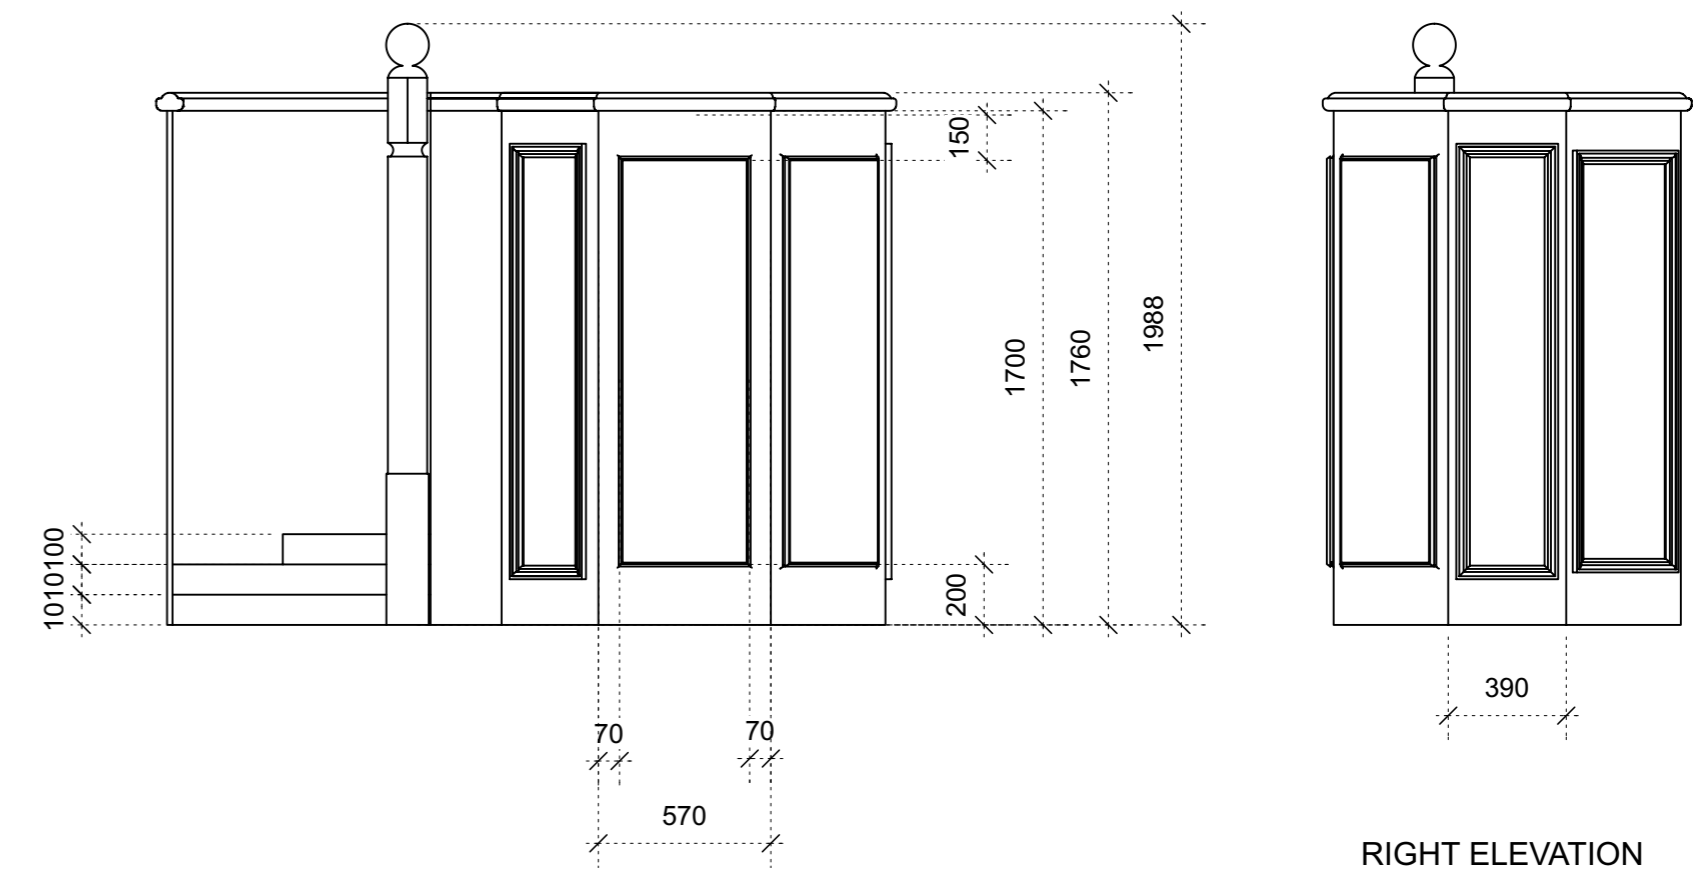

PLAN

PLAN

FRONT ELEVATION

RIGHT ELEVATION

FRONT ELEVATION

RIGHT ELEVATION

Decorative panel to be replicated on each panel of the pulpit.
See measurements for dimensions in.
Total size of panel will be determined by size of moulding.

FRONT ELEVATION

4 decorative flats are to be found from Reset Scenery. Item number 886 and number 887. If these flats are unavailable similar ones are to be made with moulding as drawn.

	<i>Glory on Earth</i>		Director	Becky Hope Palmer	Designer	Ilse Littlejohn	Drawing Number
	Tech Drawing 1		Stage Manager	Brad Hamilton	LX Design	Benny Goodman	
			TSM		Date	Scale	1:25
			Drawn By	Ilse Littlejohn			1