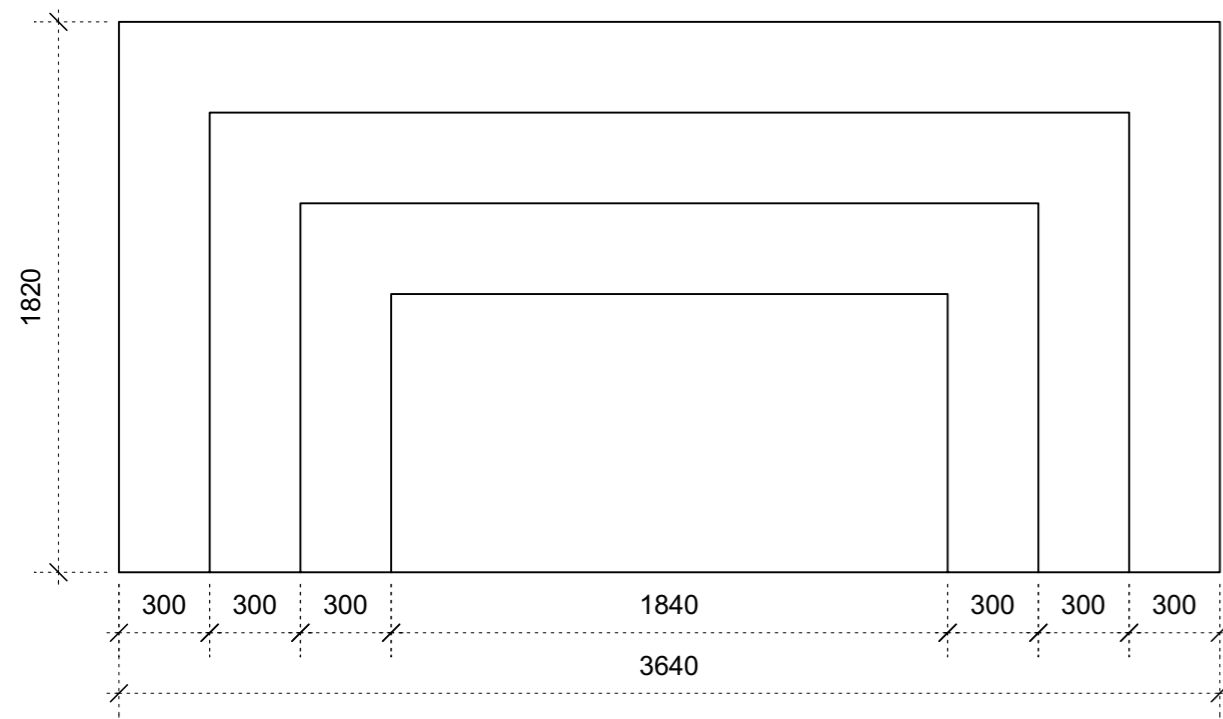

PLAN

PLAN

FRONT ELEVATION

RIGHT ELEVATION

FRONT ELEVATION

RIGHT ELEVATION

Decorative panel to be replicated on each panel of the pulpit.
See measurements for dimensions in.
Total size of panel will be determined by size of moulding.

FRONT ELEVATION

4 decorative flats are to be found from Reset Scenery. Item number 886 and number 887. If these flats are unavailable similar ones are to be made with moulding as drawn.

	<i>Glory on Earth</i>		Director	Becky Hope Palmer	Designer	Ilse Littlejohn	Drawing Number
	Tech Drawing 1		Stage Manager	Brad Hamilton	LX Design	Benny Goodman	
			TSM		Date	Scale	1:25
			Drawn By	Ilse Littlejohn			1