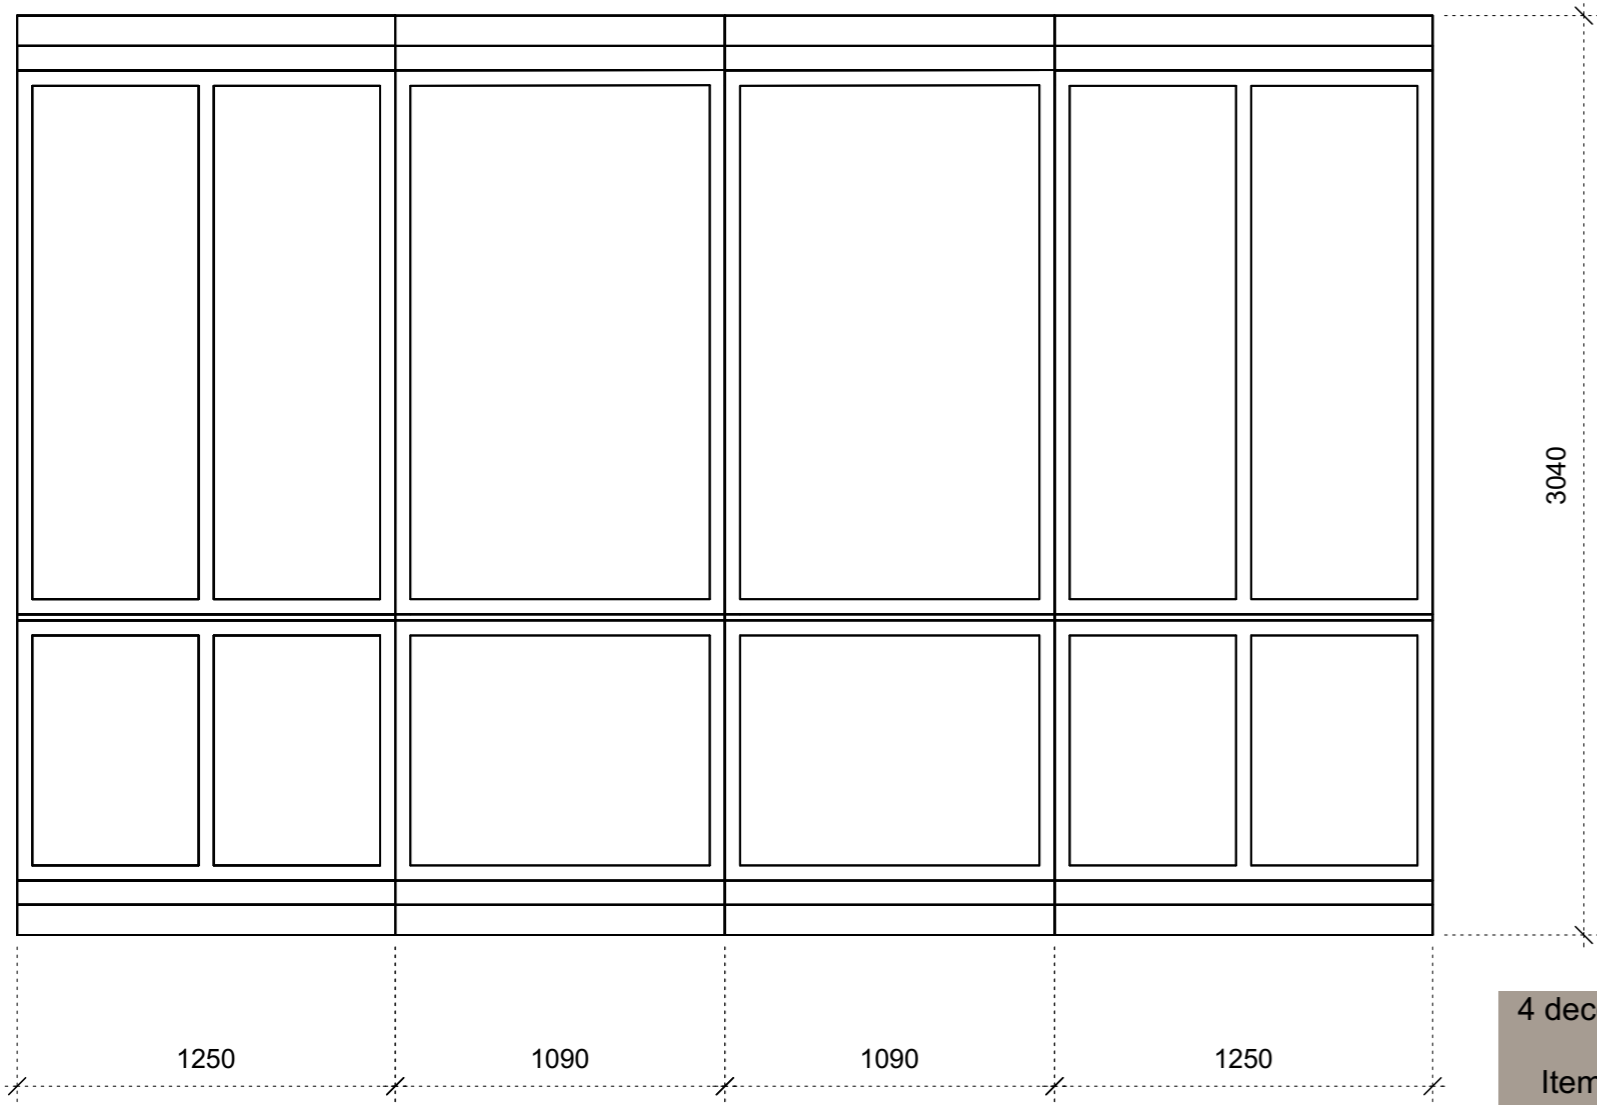

PLAN

PLAN

FRONT ELEVATION

RIGHT ELEVATION

FRONT ELEVATION

RIGHT ELEVATION

Decorative panel to be replicated on each panel of the pulpit.
See measurements for dimensions in.
Total size of panel will be determined by size of moulding.

FRONT ELEVATION

4 decorative flats are to be found from Reset Scenery. Item number 886 and number 887. If these flats are unavailable similar ones are to be made with moulding as drawn.

	<i>Glory on Earth</i>		Director	Becky Hope Palmer	Designer	Ilse Littlejohn	Drawing Number
	Tech Drawing 1		Stage Manager	Brad Hamilton	LX Design	Benny Goodman	
			TSM		Date	Scale	1:25
			Drawn By	Ilse Littlejohn			1