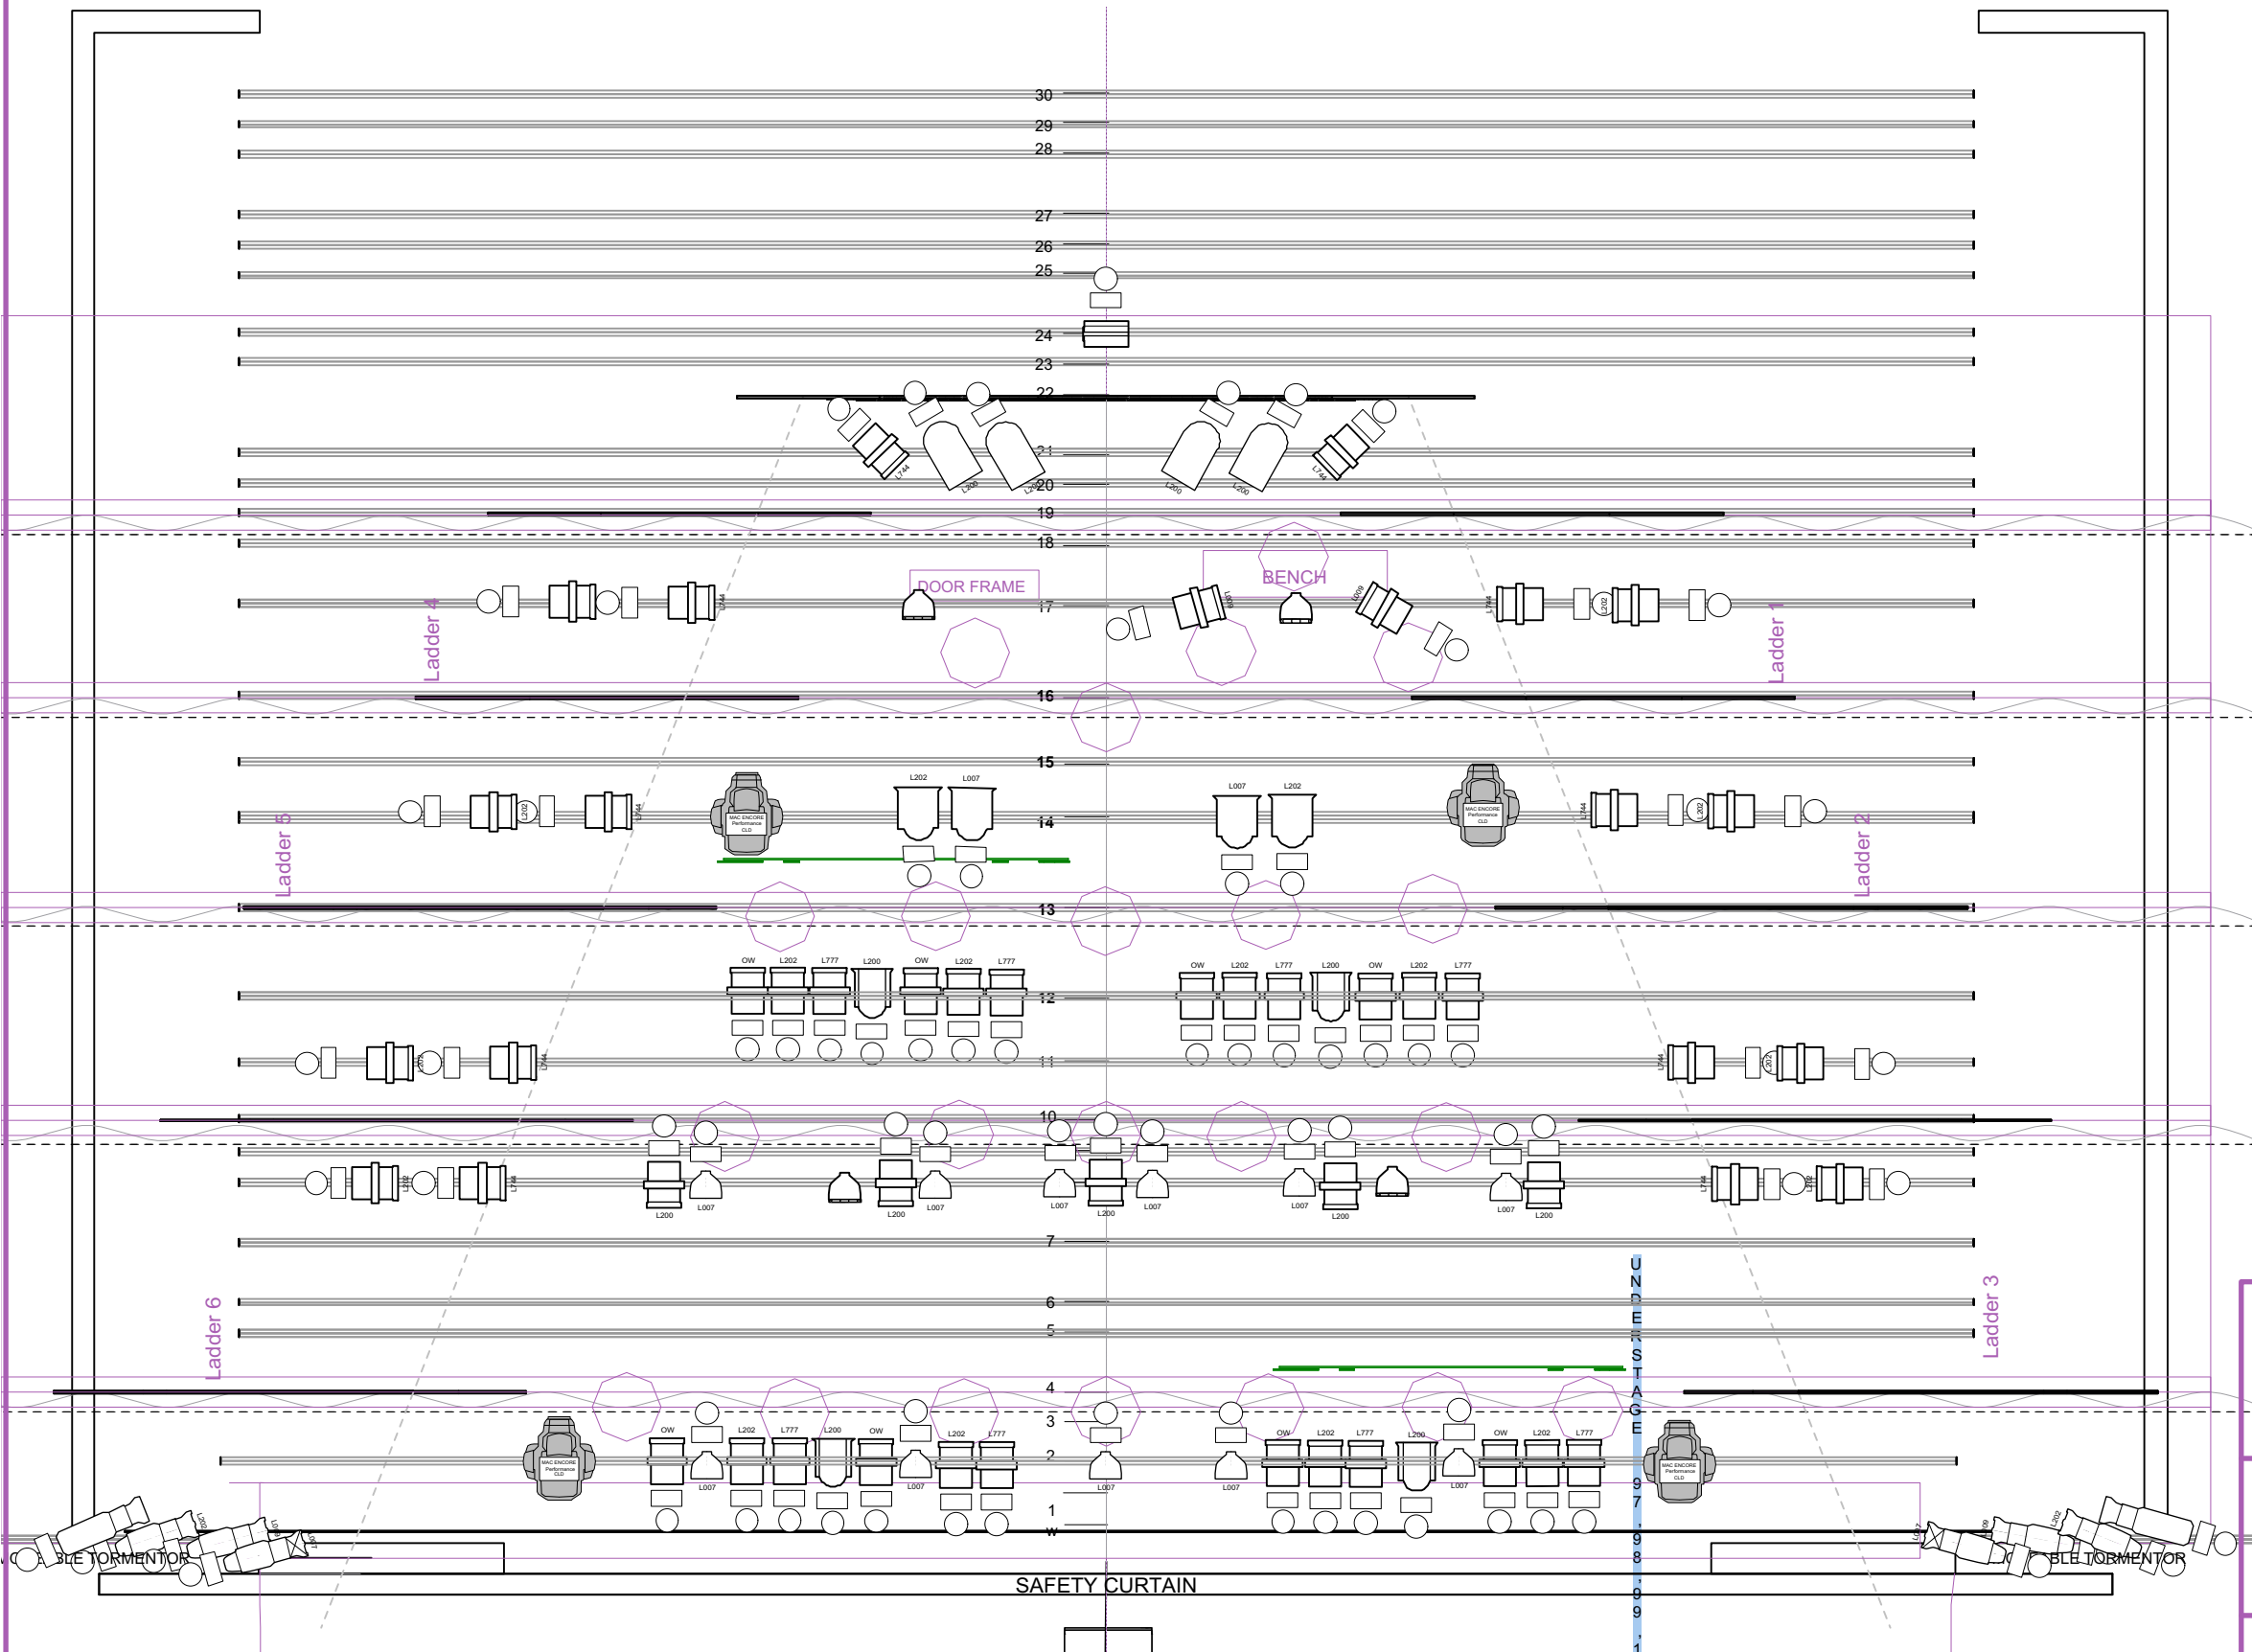

The Breathing House - Overhead LX Plan

Production Title		The Breathing House	
Drawing Title		Overhead Rig	
Designer	Dylan Hodgson	Director	Mark Thomson
Drawn By	Dylan Hodgson	Scale	43
Venue	New Athenaeum Theatre	Drawing No.	1 of 3
Date	08/10/2018		
CAD File Name	BHLX		