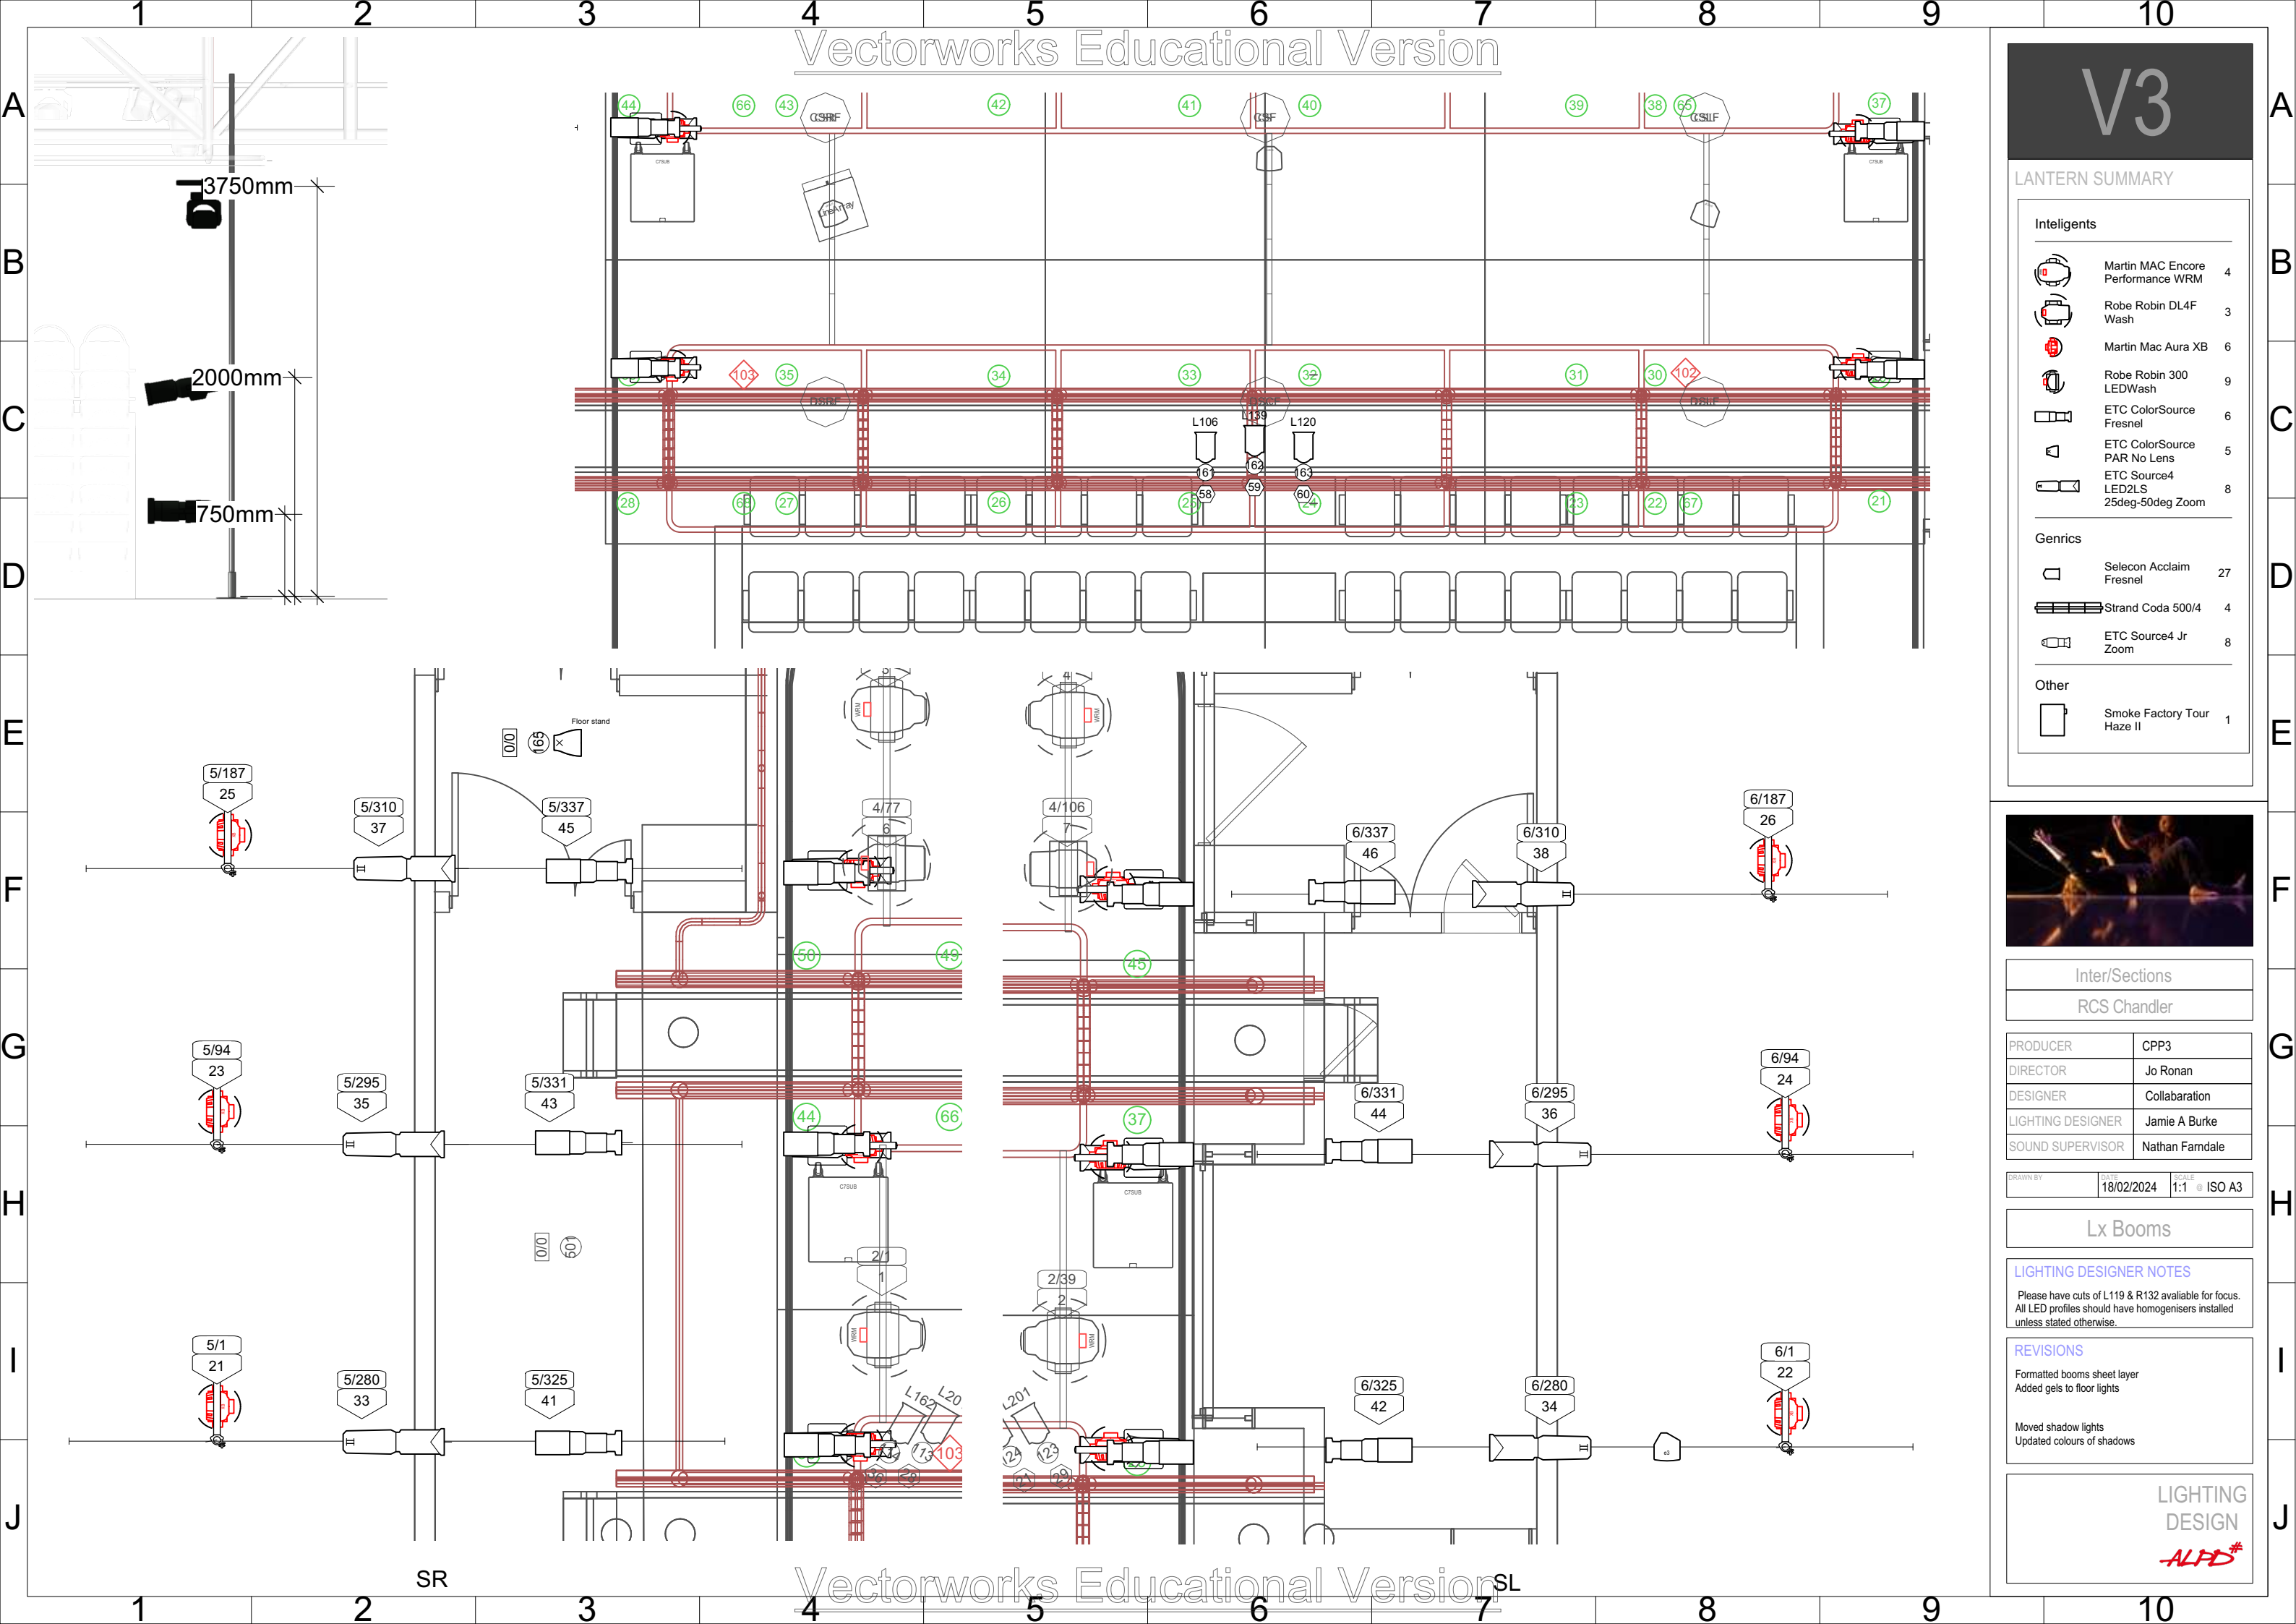

V3

LANTERN SUMMARY

Intelligents		
	Martin MAC Encore Performance WRM	4
	Robe Robin DL4F Wash	3
	Martin Mac Aura XB	6
	Robe Robin 300 LEDWash	9
	ETC ColorSource Fresnel	6
	ETC ColorSource PAR No Lens	5
	ETC Source4 LED2LS 25deg-50deg Zoom	8
Genrics		
	Selecon Acclaim Fresnel	27
	Strand Coda 500/4	4
	ETC Source4 Jr Zoom	8
Other		
	Smoke Factory Tour Haze II	1

Inter/Sections
RCS Chandler

PRODUCER	CPP3
DIRECTOR	Jo Ronan
DESIGNER	Collaboration
LIGHTING DESIGNER	Jamie A Burke
SOUND SUPERVISOR	Nathan Farndale

DRAWN BY: DATE: 18/02/2024 SCALE: 1:1 @ ISO A3

Lx Booms

LIGHTING DESIGNER NOTES
Please have cuts of L119 & R132 available for focus. All LED profiles should have homogenisers installed unless stated otherwise.

REVISIONS
Formatted booms sheet layer
Added gels to floor lights

Moved shadow lights
Updated colours of shadows

LIGHTING DESIGN
ALPD*