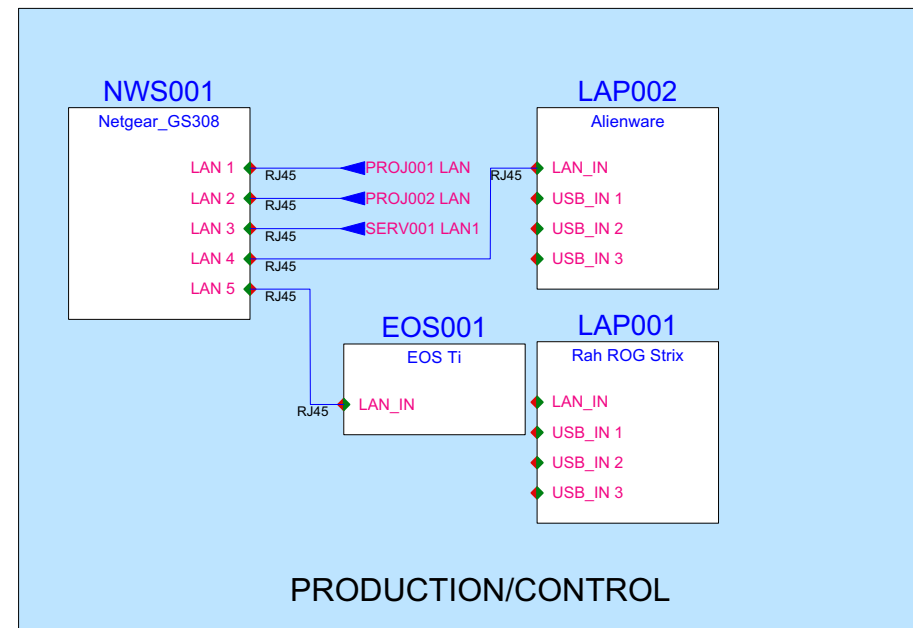

LEGEND	
USB	— (Pink line)
LAN	— (Blue line)
HDV	— (Green line)
HDMI	— (Red line)
???	— (Grey line)

ConnectCAD www.vectorworks.net/connectcad	DWG NUMBER 1		PROJECT Merrily We Roll Along	
	SCALE 1:1	SIZE A3	DRAWN BY Rhia Mitsuhashi	TITLE Video System Diagram