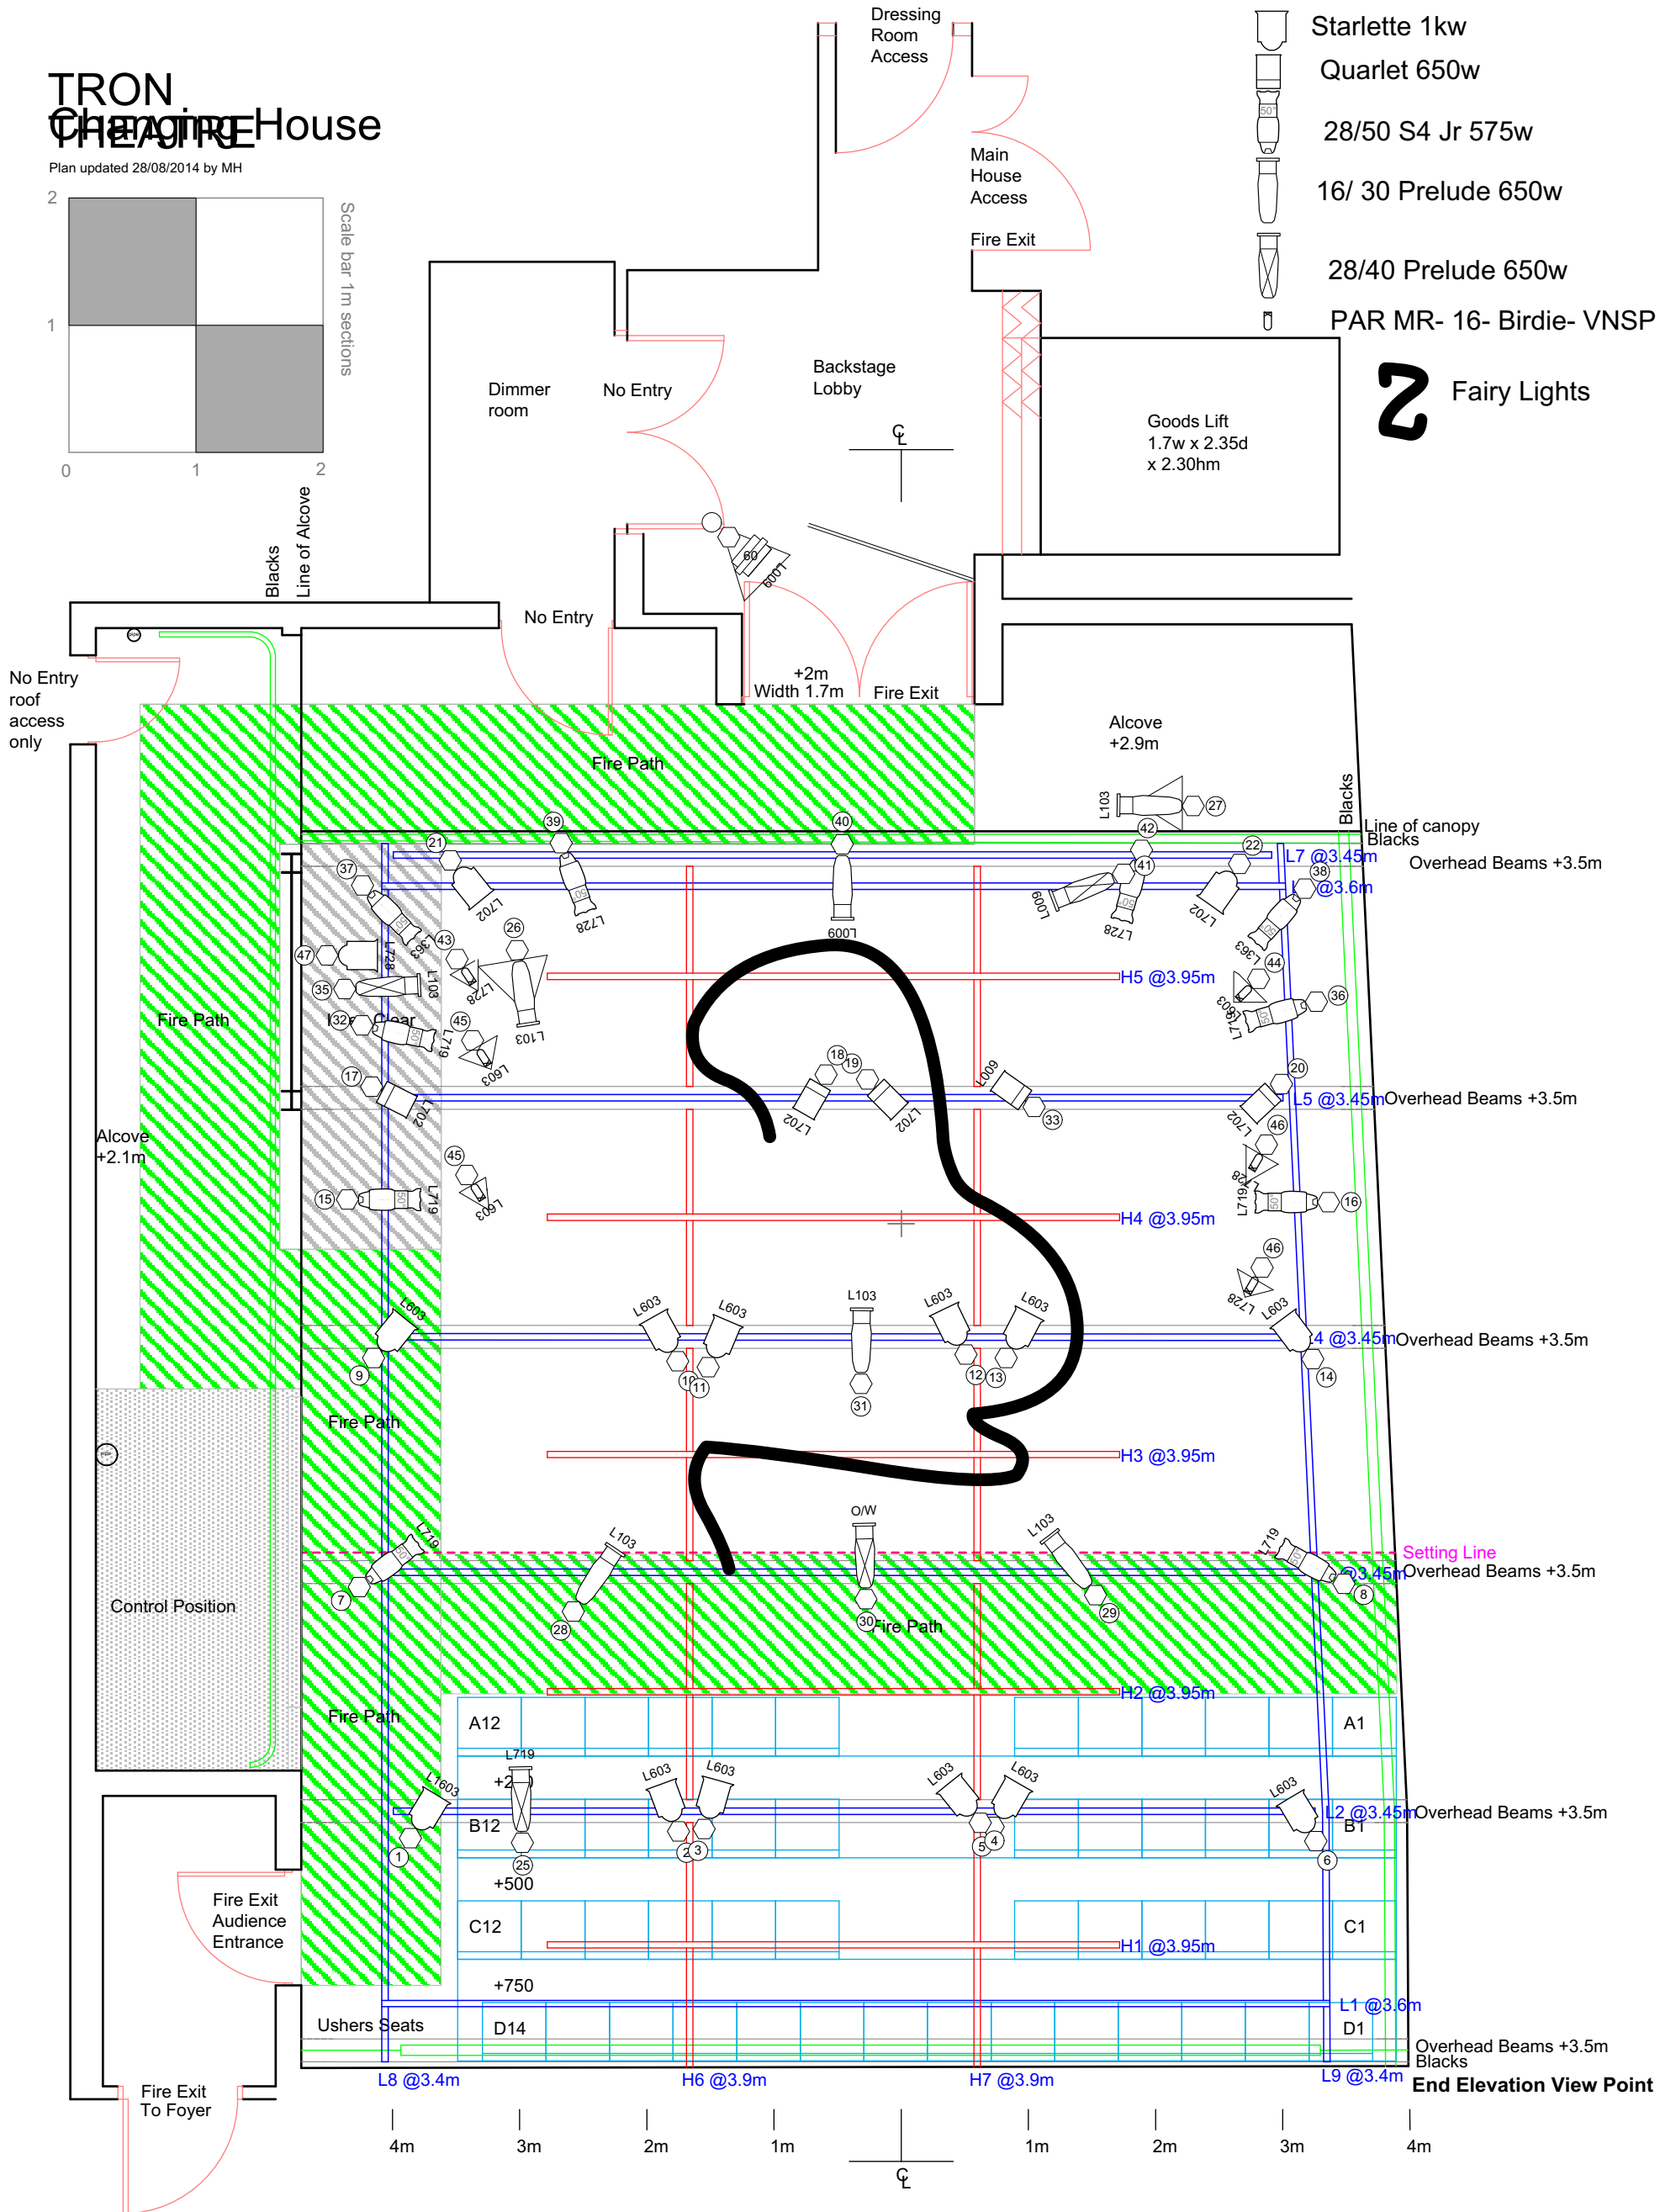

# TRON Changing House

Plan updated 28/08/2014 by MH

- Starlette 1kw
- Quarlet 650w
- 28/50 S4 Jr 575w
- 16/ 30 Prelude 650w
- 28/40 Prelude 650w
- PAR MR- 16- Birdie- VNSP

**Z** Fairy Lights

## VENUE INFORMATION

For Lighting information see document: **Changing House - Lighting Rig Info**  
Control Position is to the SR of stage area

Notes  
FIGURED DIMENSION TO BE TAKEN IN PREFERENCE TO SCALED DIMENSIONS  
ALL DIMENSIONS TO BE CHECKED ON SITE

Scale 1:50 @ A3

Show Name <b>Charlie Sonata 1:50</b>		
Reference <b>Lighting Plan</b>	Drawn By <b>Alex Kilgour</b>	Date <b>08/06/2015</b>
CAD File Name <b>Changing House, Tron Theatre</b>		