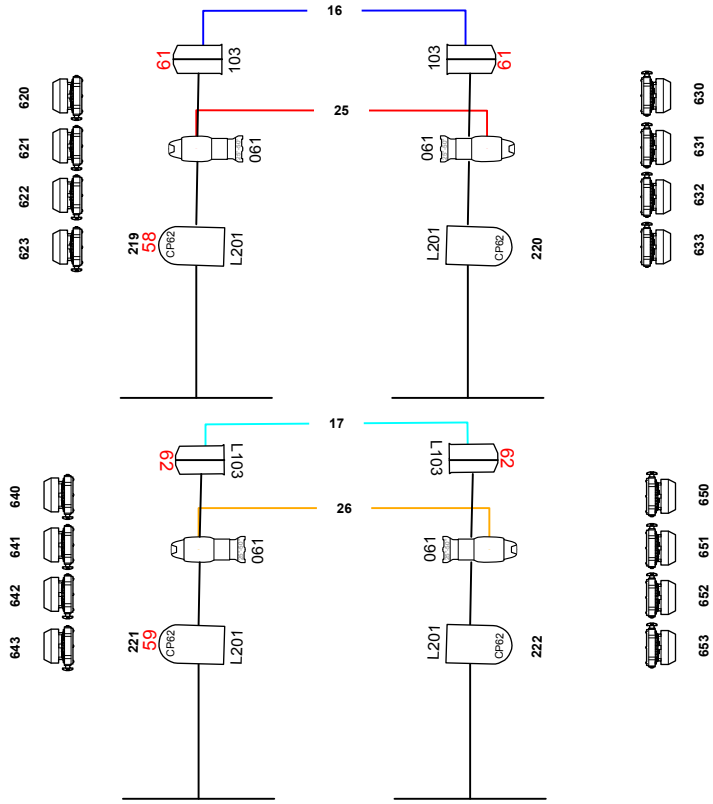

# Boom Plan

Drawn By: Elle Taylor  
 Title: Boom LX Plan Coriolanus