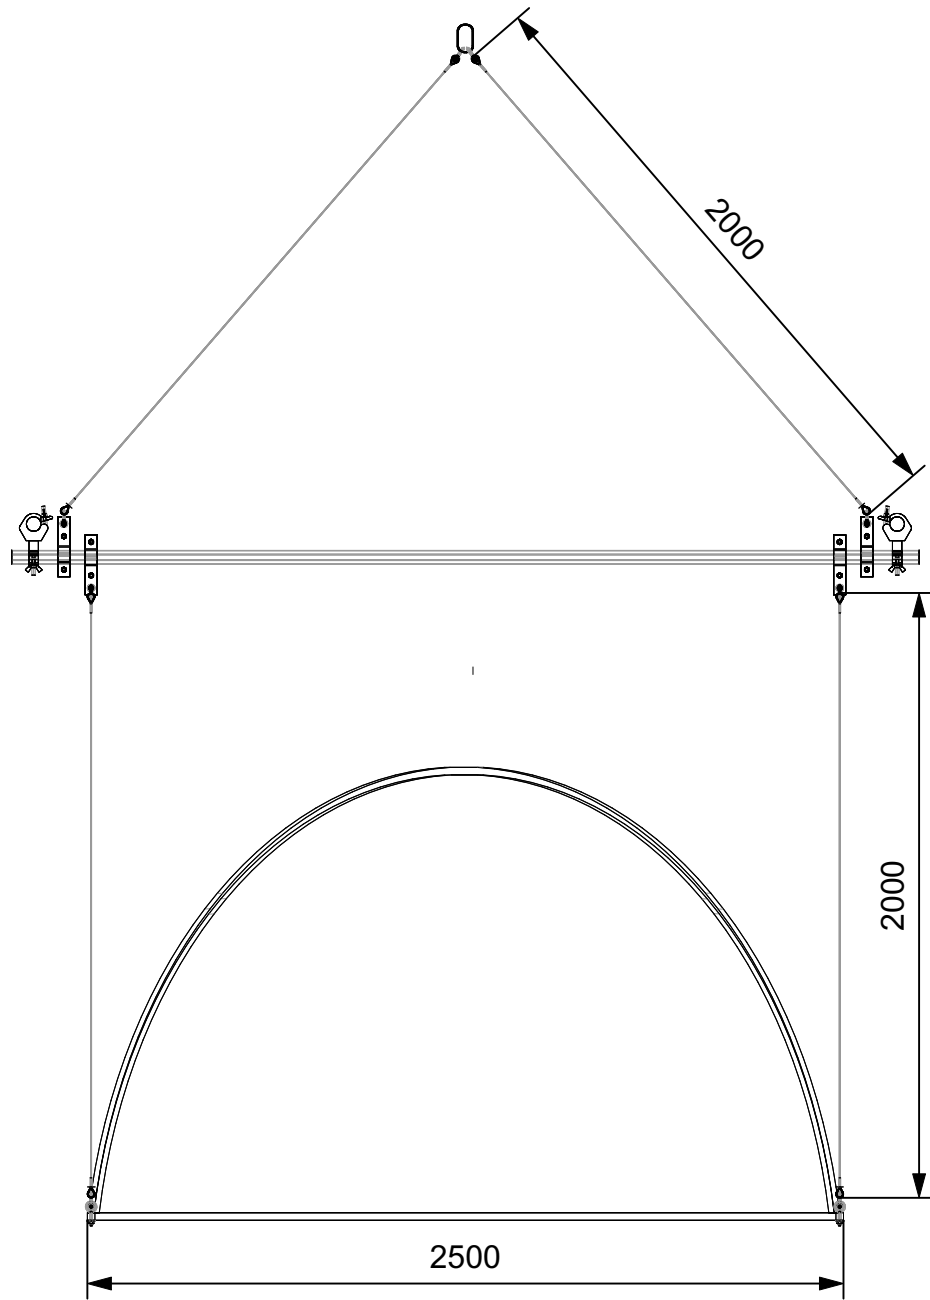

Border 1

Border 2

1629

2326

2500

Canopy Notes

- Initial trim height 4500mm
- Top of tower sits @ 5000mm

Show Name

Into the Woods

Reference

Canopy Right Section

Drawn By

Darren Wilson

Date

27/03/2021

Scale

1:25 @A4

Show Name Into the Woods		
Reference Canopy	Drawn By Darren Wilson	Date 27/03/2021
Scale 1:25/1:50 @ A4		