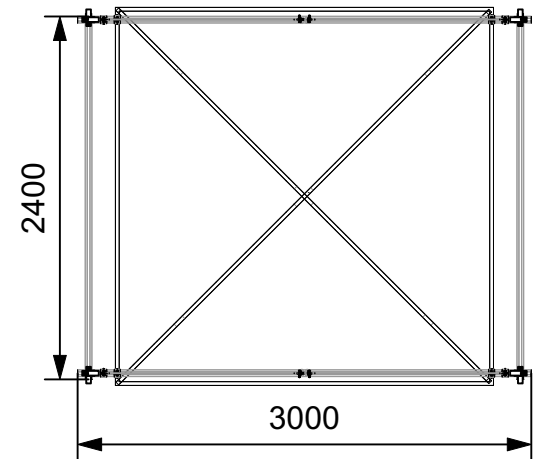

Border 1

Border 2

1629

2326

2500

Canopy Notes

- Initial trim height 4500mm
- Top of tower sits @ 5000mm

Show Name

Into the Woods

Reference

Canopy Right Section

Drawn By

Darren Wilson

Date

27/03/2021

Scale

1:25 @A4

Show Name Into the Woods		
Reference Canopy	Drawn By Darren Wilson	Date 27/03/2021
Scale 1:25/1:50 @ A4		