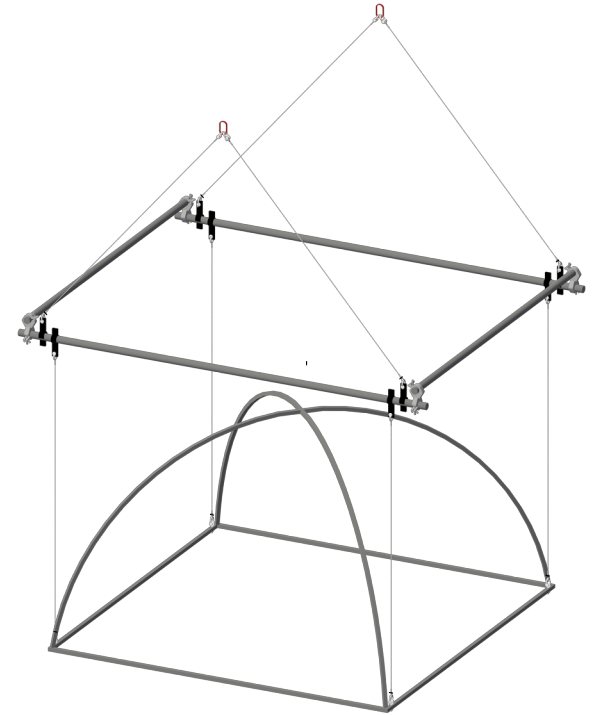

Border 1

Border 2

1629

2326

2500

Canopy Notes

- Initial trim height 4500mm
- Top of tower sits @ 5000mm

Show Name

Into the Woods

Reference

Canopy Right Section

Drawn By

Darren Wilson

Date

27/03/2021

Scale

1:25 @A4

Show Name Into the Woods		
Reference Canopy	Drawn By Darren Wilson	Date 27/03/2021
Scale 1:25/1:50 @ A4		