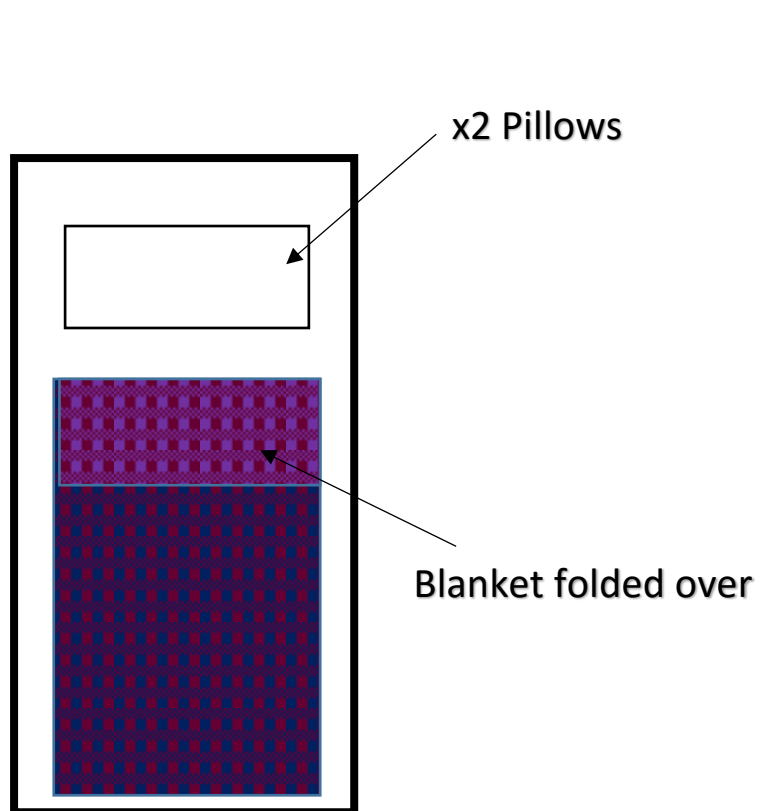

Bed and Table Diagrams

Royal Conservatoire
of Scotland

Riona Gilliland, Stage Manager, RGilliland@rcs.ac.uk