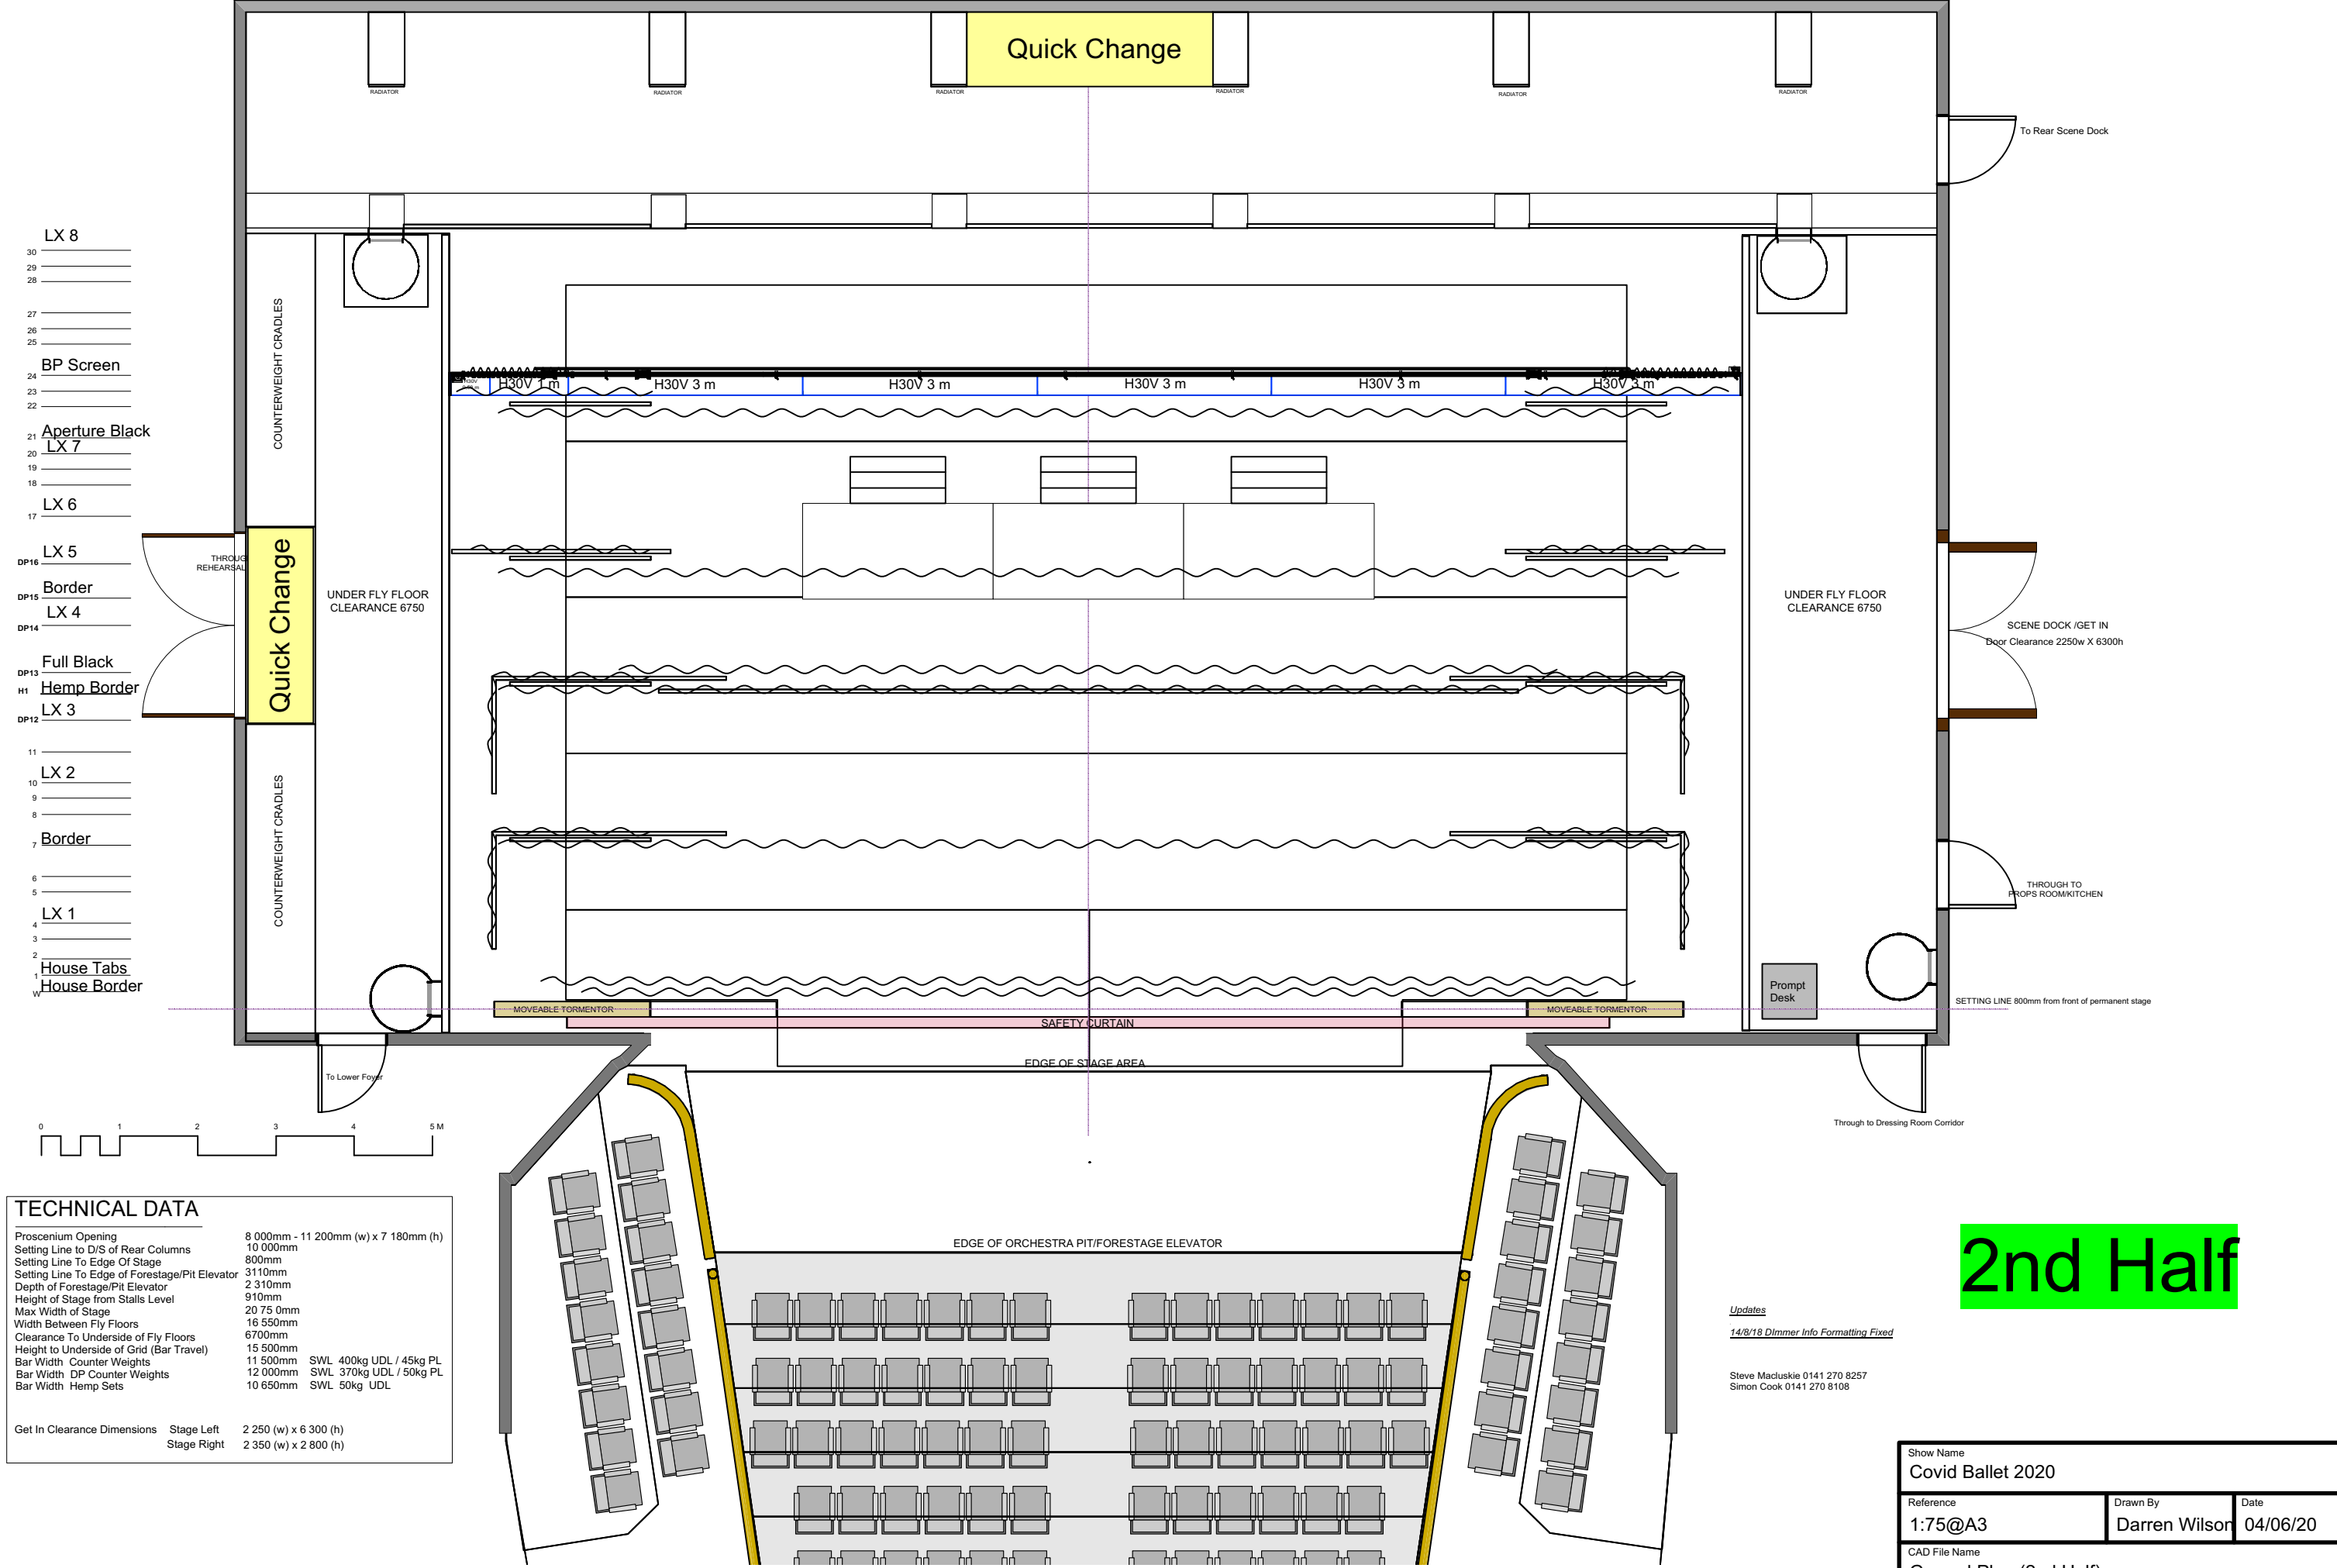

TECHNICAL DATA

Proscenium Opening	8 000mm - 11 200mm (w) x 7 180mm (h)
Setting Line to D/S of Rear Columns	10 000mm
Setting Line To Edge Of Stage	800mm
Setting Line To Edge of Forestage/Pit Elevator	3110mm
Depth of Forestage/Pit Elevator	2 310mm
Height of Stage from Stalls Level	910mm
Max Width of Stage	20 75 0mm
Width Between Fly Floors	16 550mm
Clearance To Underside of Fly Floors	6700mm
Height to Underside of Grid (Bar Travel)	15 500mm
Bar Width Counter Weights	11 500mm SWL 400kg UDL / 45kg PL
Bar Width DP Counter Weights	12 000mm SWL 370kg UDL / 50kg PL
Bar Width Hemp Sets	10 650mm SWL 50kg UDL

Get In Clearance Dimensions	Stage Left	2 250 (w) x 6 300 (h)
	Stage Right	2 350 (w) x 2 800 (h)

Updates
 14/8/18 Dimmer Info Formatting Fixed

Steve Macluskie 0141 270 8257
 Simon Cook 0141 270 8108

1st Half

Show Name Covid Ballet 2020		
Reference 1:75@A3	Drawn By Darren Wilson	Date 04/06/20
CAD File Name Ground Plan (1st Half)		

Quick Change

Quick Change

2nd Half

TECHNICAL DATA

Proscenium Opening	8 000mm - 11 200mm (w) x 7 180mm (h)
Setting Line to DIS of Rear Columns	10 000mm
Setting Line To Edge Of Stage	800mm
Setting Line To Edge of Forestage/Pit Elevator	3110mm
Depth of Forestage/Pit Elevator	2 310mm
Height of Stage from Stalls Level	910mm
Max Width of Stage	20 75 0mm
Width Between Fly Floors	16 550mm
Clearance To Underside of Fly Floors	6700mm
Height to Underside of Grid (Bar Travel)	15 500mm
Bar Width Counter Weights	11 500mm SWL 400kg UDL / 45kg PL
Bar Width DP Counter Weights	12 000mm SWL 370kg UDL / 50kg PL
Bar Width Hemp Sets	10 650mm SWL 50kg UDL

Get In Clearance Dimensions	Stage Left	2 250 (w) x 6 300 (h)
	Stage Right	2 350 (w) x 2 800 (h)

Updates
 14/8/18 Dimmer Info Formatting Fixed
 Steve Macluskie 0141 270 8257
 Simon Cook 0141 270 8108

Show Name Covid Ballet 2020		
Reference 1:75@A3	Drawn By Darren Wilson	Date 04/06/20
CAD File Name Ground Plan (2nd Half)		