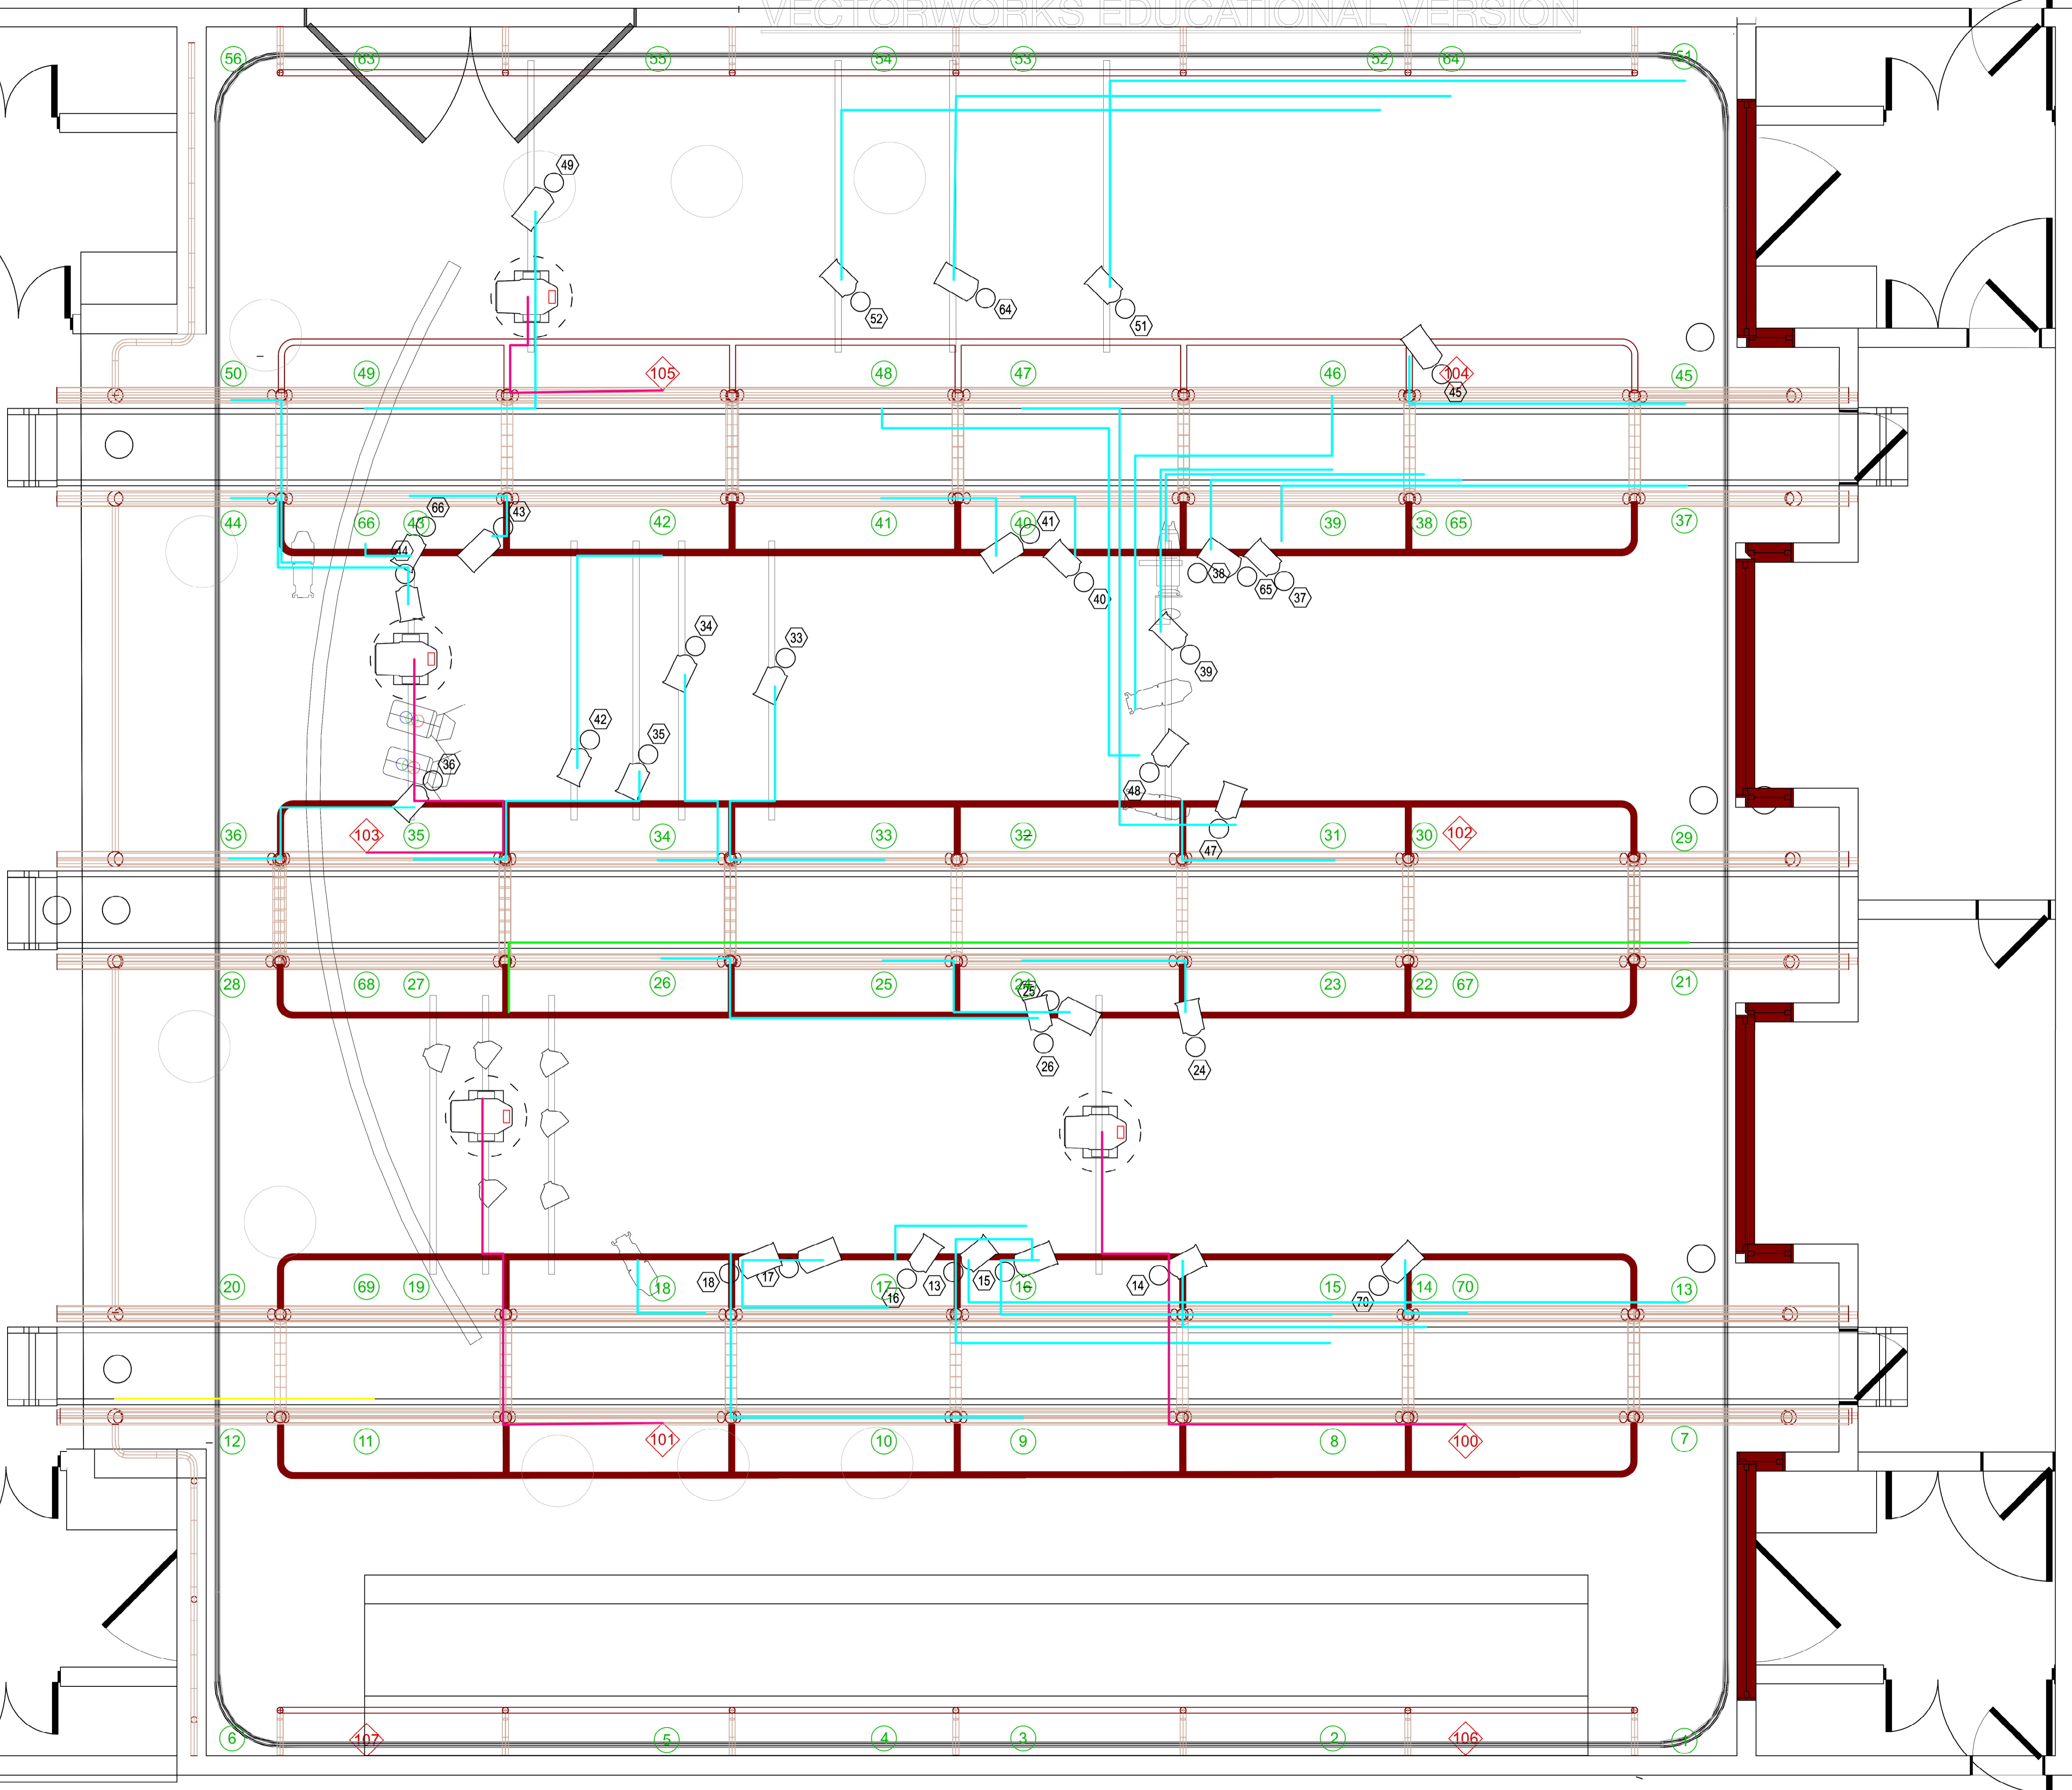

KEY

- 15A TRS FOR DIMS
- 15A TRS FOR HOT POWER
- SOCA

FAUSTUS
THAT DAMNED WOMAN

FAUSTUS

RCS: CHANDLER STUDIO THEATRE

DIRECTOR	BECKY HOPE PALMER
DESIGNER	SOPHIE SHOLL
LIGHTING DESIGNER	KAI FISCHER
PRODUCTION LX	DYLAN MCLEAN

DRAWN BY	SCALE
DYLAN MCLEAN	1:25

DATE	NOTES
19 OCTOBER 2022	N/A

LX PLOT

Royal Conservatoire of Scotland