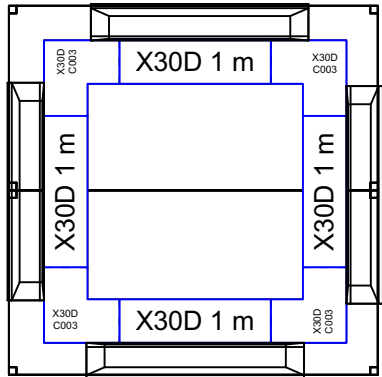

VECTORWORKS EDUCATIONAL VERSION

VECTORWORKS EDUCATIONAL VERSION

Title: [BLANK] Groundplan

Drawn by: Jamie Partridge

Scale: 1:50