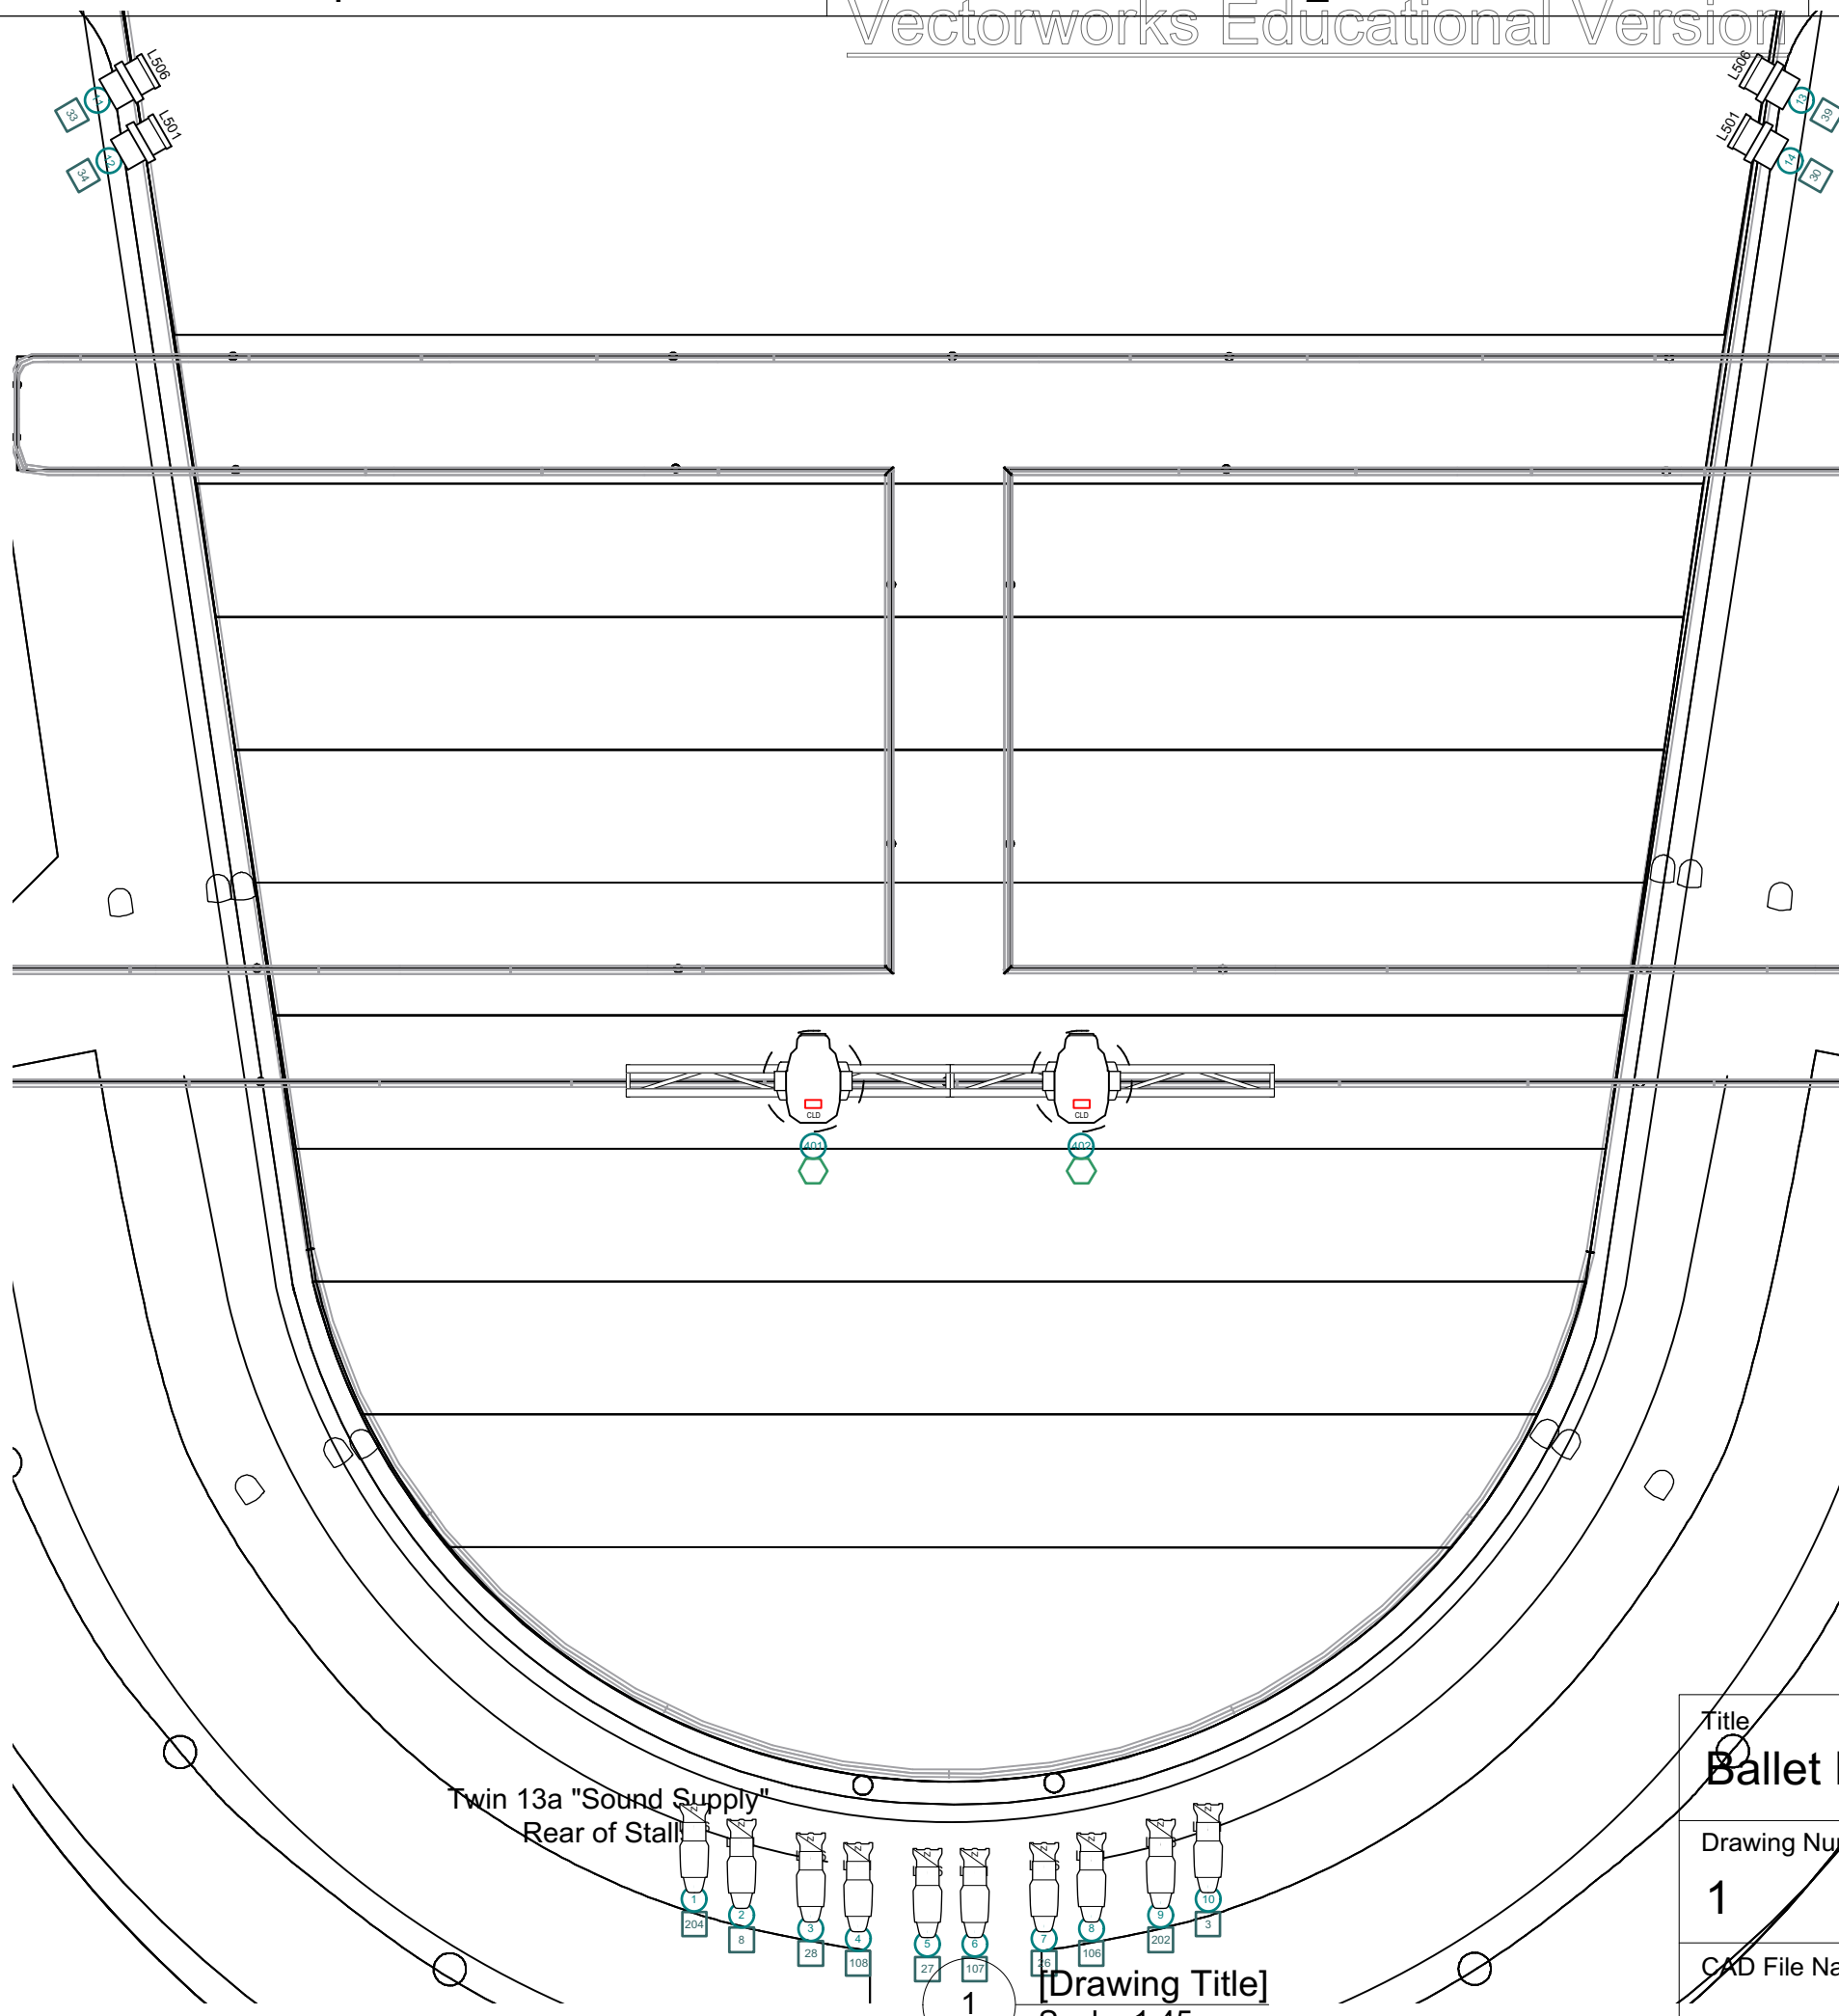

1

2

3

A

A

B

B

Twin 13a "Sound Supply"
Rear of Stall

1

[Drawing Title]
Scale: 1:45

Title Ballet FOH Dimmers		
Drawing Number 1	Drawn By Nicck	Date Date
CAD File Name		

1

2

3