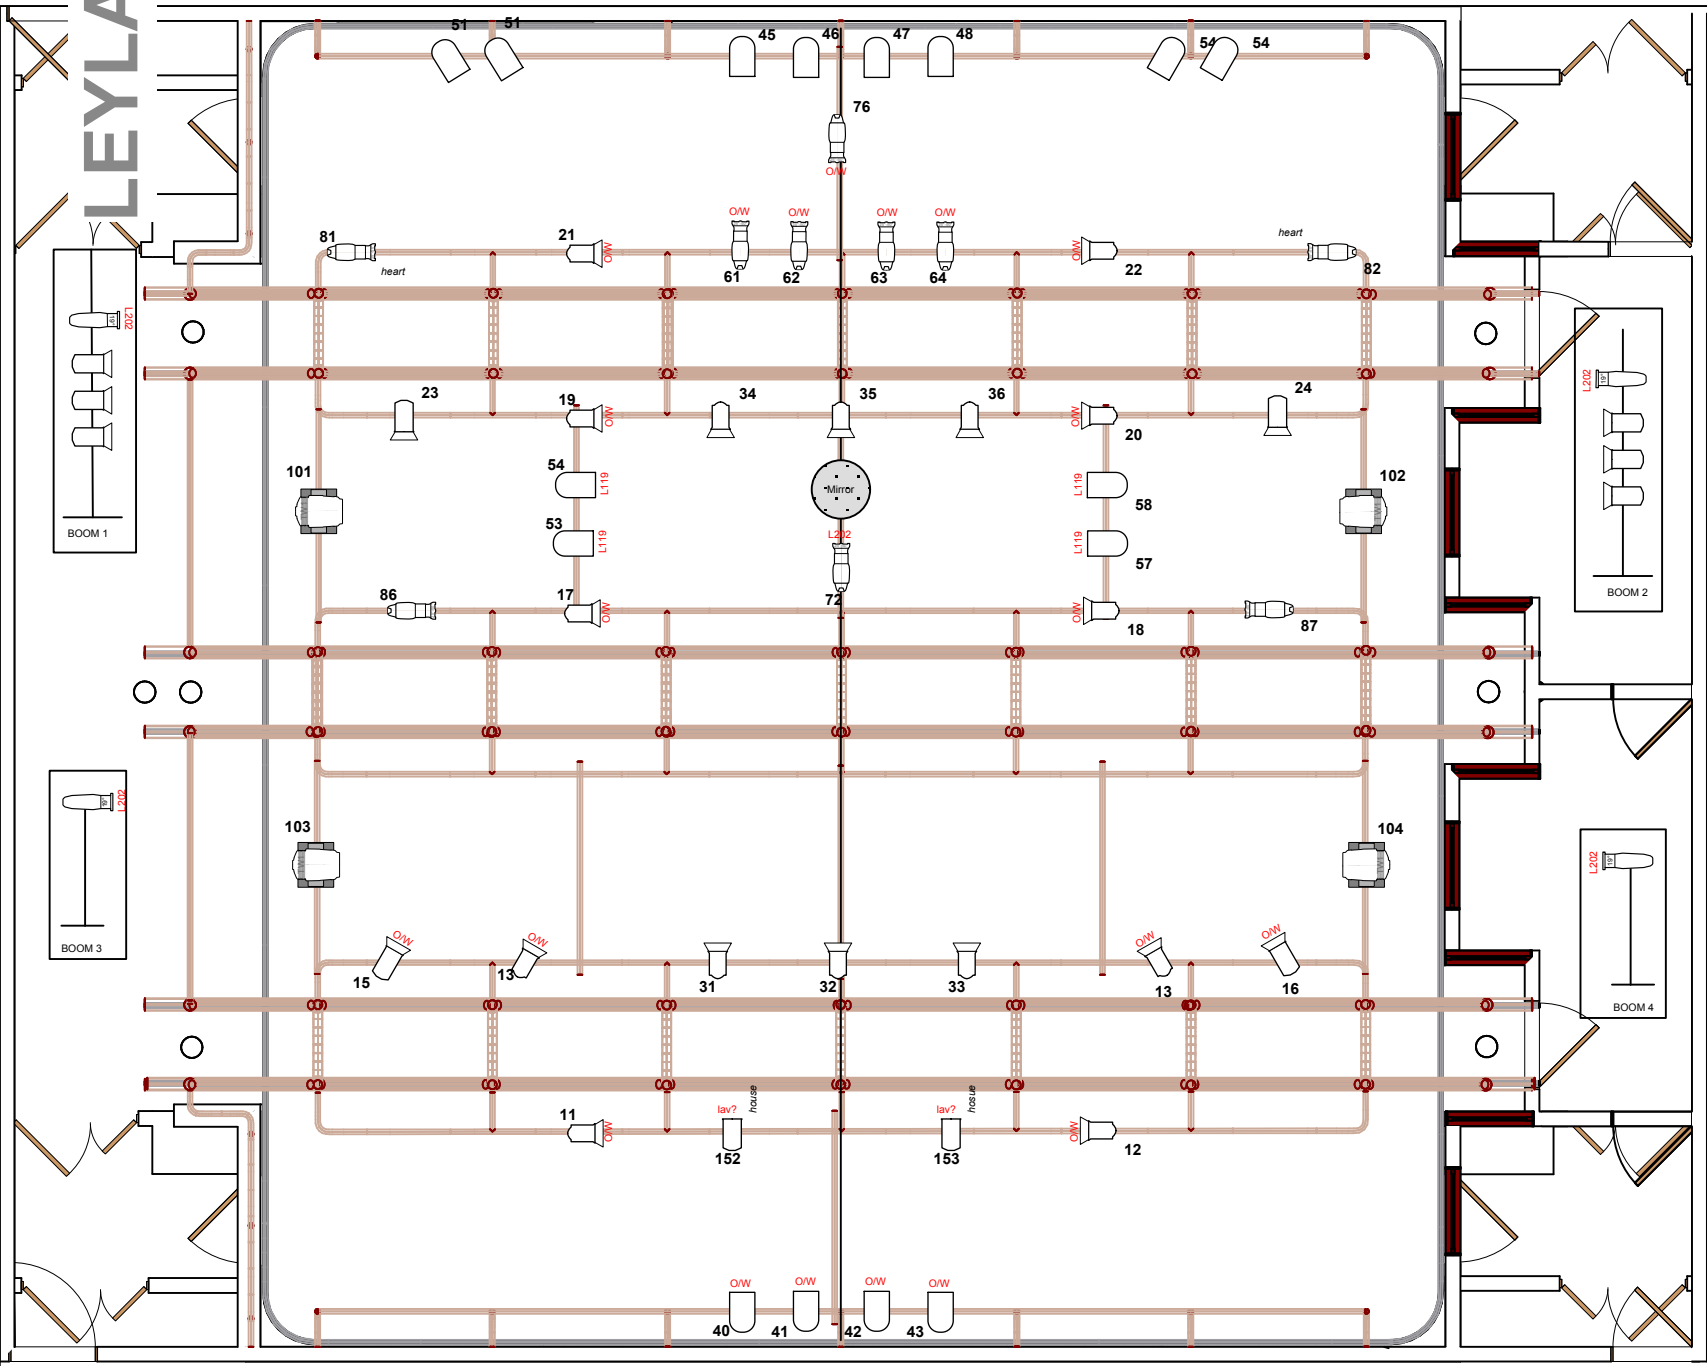

LEYLA

Key to Label Legend

Channel #	Unit #	Colour Ref.
Xx	L119	(+F = + Frost)
	focus note	
	Gobo Reference	Colour Reference
		L = Lee Filters
		R = Rosco Filters
		Frost = R119/132

KEY TO INSTRUMENTATION