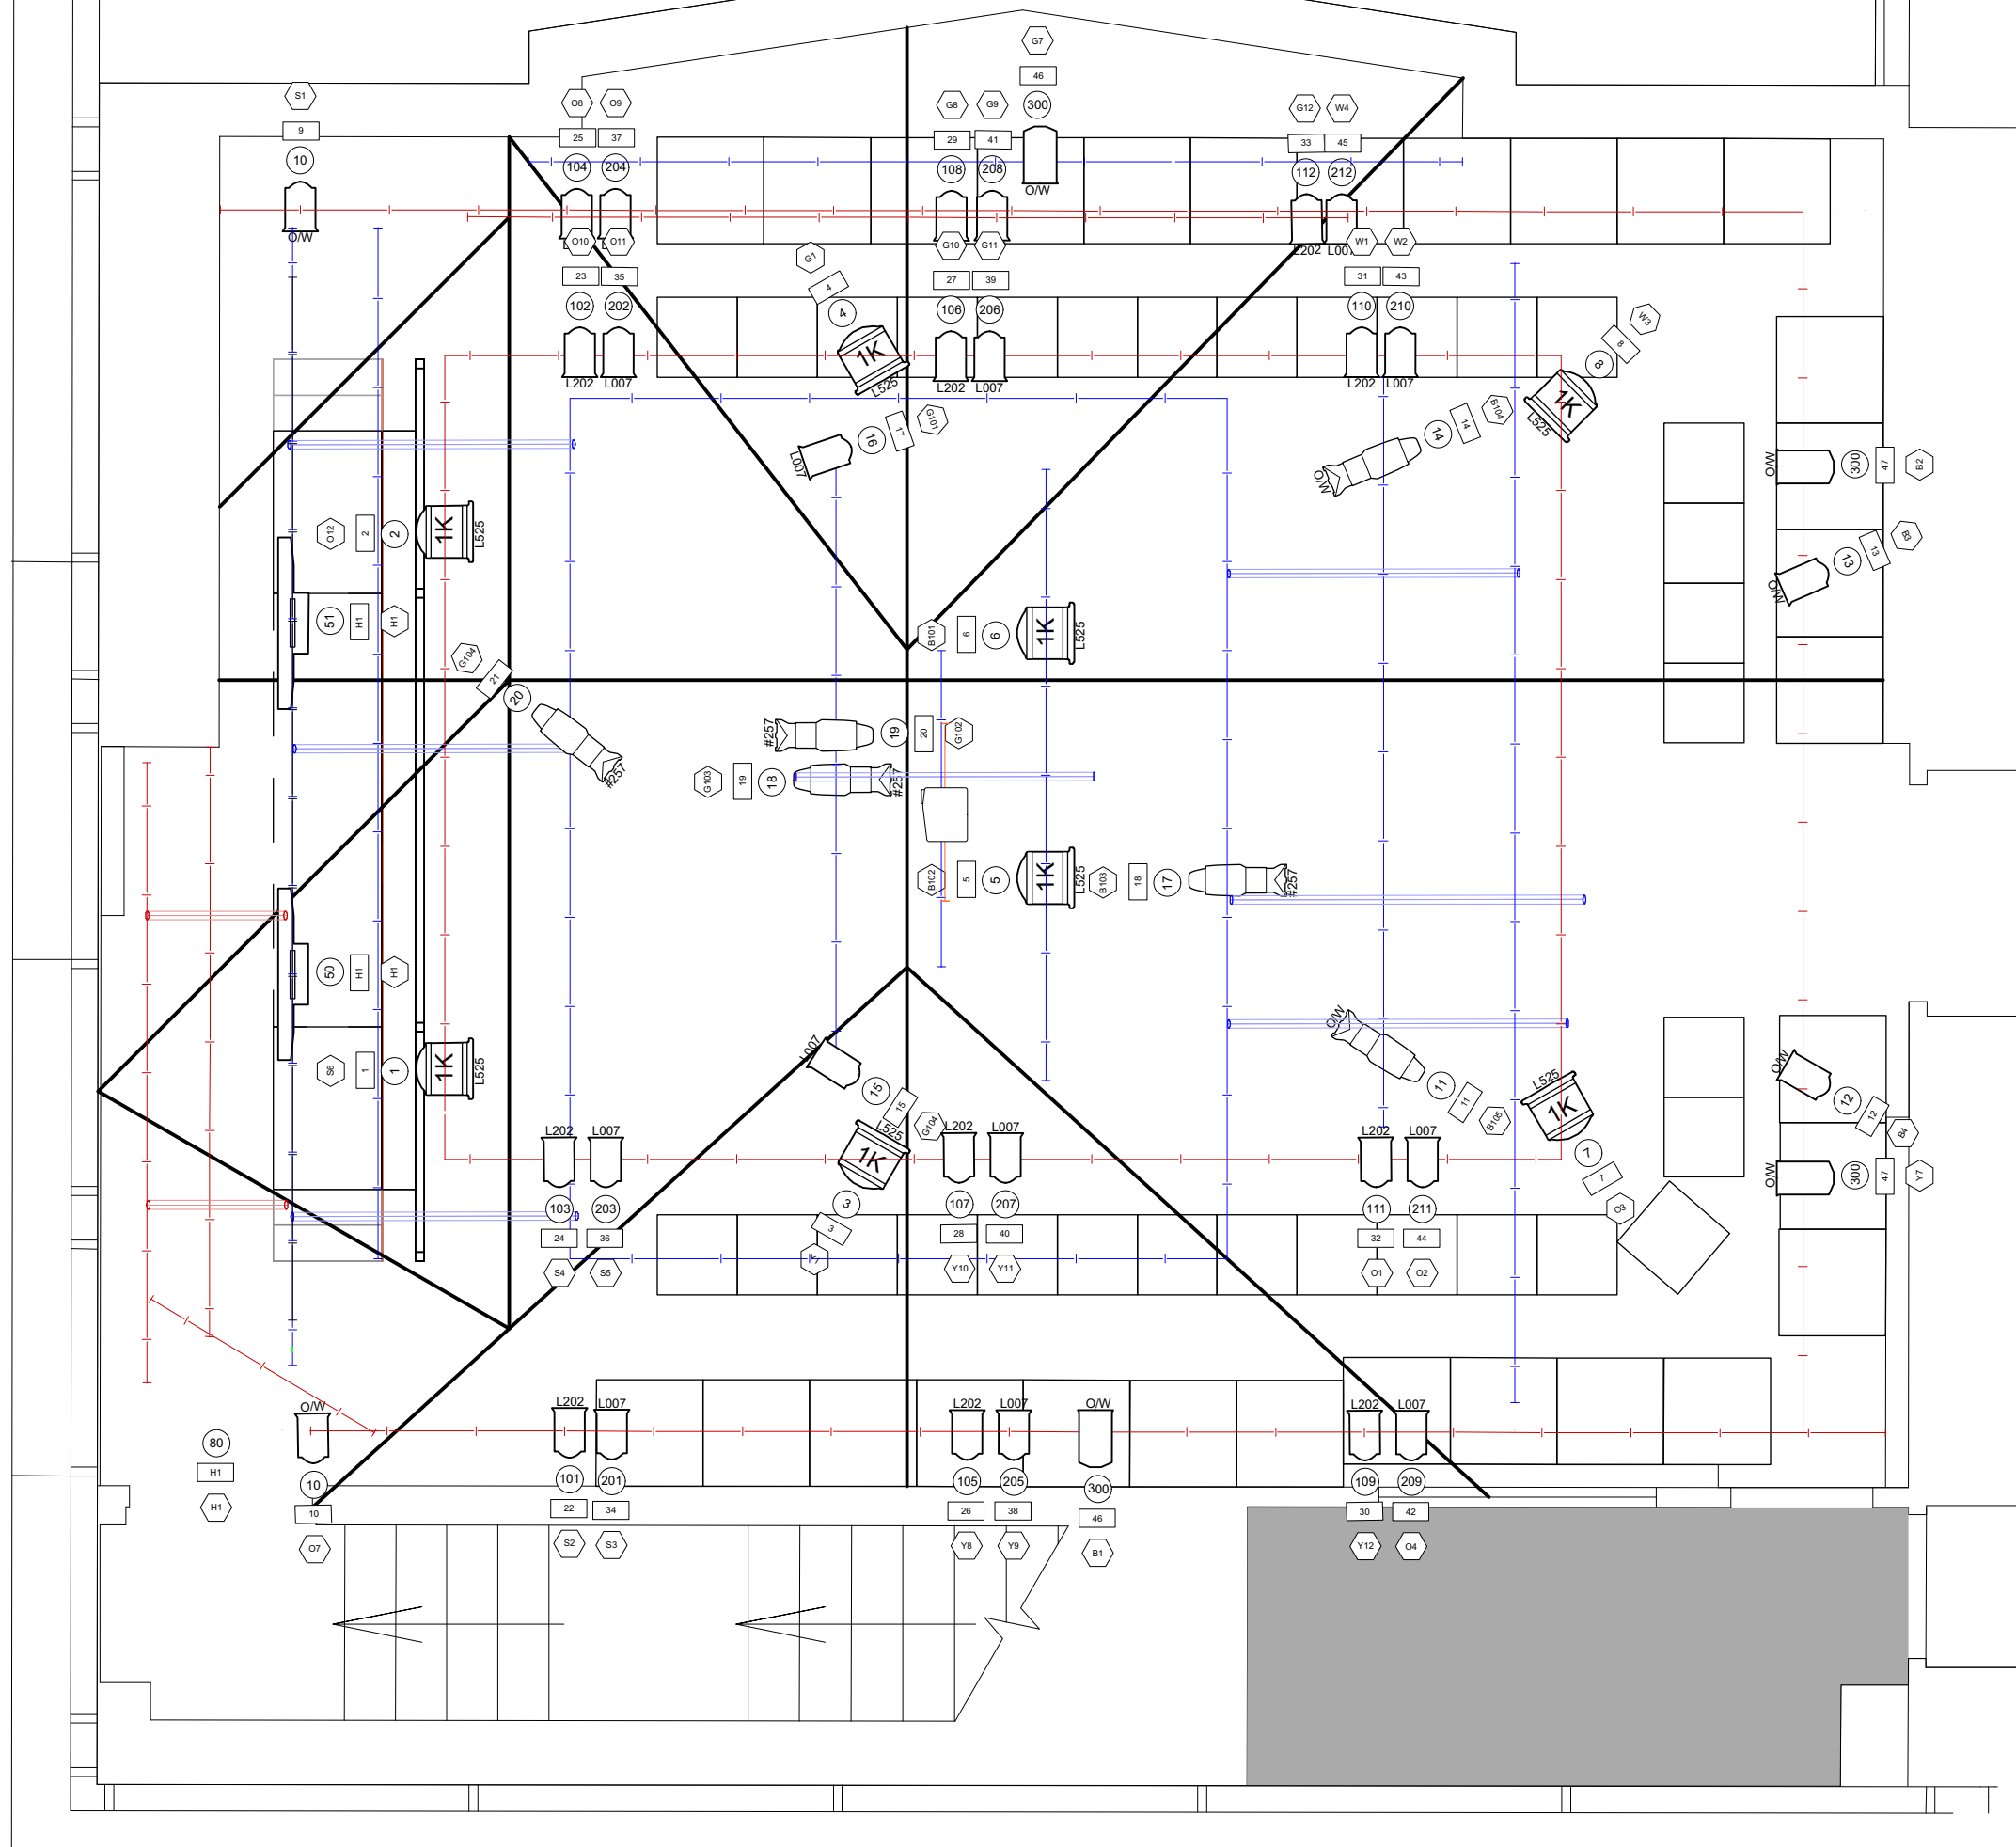

Symbol Key

Light

	BriteQ LED Blinder @ 235w	2 / 0
	ETC CE Source4 50deg @ 575w	6 / 6
	Selecon Acclaim Fresnel @ 650w	30 / 40
	Altman 1K Fresnel @ 1kw	8 / 6
	Selecon Acclaim Plano Convex @ 650w	4 / 4

Typical

Color Summary

Color	Size	Count
#257	S4	4
L007	Fresnel	14
L202	Fresnel	12
L525	1k	8
O/W	S4	2
O/W	Fresnel	4
O/W	PC	4

Production Title

**THE ANGRY
BRIGADE**

Drawing Title

The Angry Brigade
LX Plan
V4

Designer
Kirsty Currie

Director
Debbie Hannan

Drawn By
C. Stevenson

Scale
1:40

Venue
The Citiz Circle Studio

Drawing No.

1

Date
21/05/2018

of