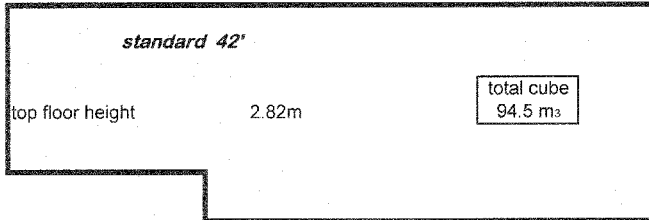

Paul Mathew Transport Ltd

Trailer sizes

overall length 13.40m
 top floor length 4.11m
 bottom floor length 9.29m

overall height 3.05m
 door height 3.03m

overall length 13.40m
 top floor length 4.11m
 bottom floor length 9.29m

overall height 3.20m
 door height 3.17m

overall length 12.83m
 top floor length 3.73m
 bottom floor length 9.10m

overall height 3.20m
 door height 3.17m

overall length 9.09m

overall height 2.89m
 door height 2.71m

overall length 13.40m

overall height 2.63m
 door height 2.59m

overall length 13.40m

overall height 3.00m
 door height 3.00m

All sizes are approximate and can differ by manufacturers specs.