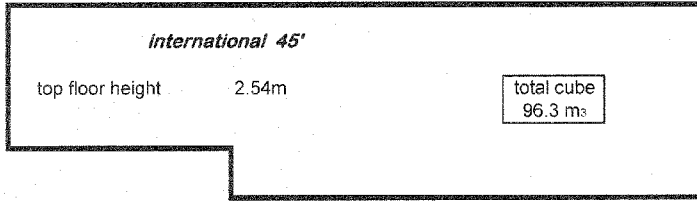

Paul Mathew Transport Ltd

Trailer sizes

overall length 13.40m
 top floor length 4.11m
 bottom floor length 9.29m

overall height 3.05m
 door height 3.03m

overall length 13.40m
 top floor length 4.11m
 bottom floor length 9.29m

overall height 3.20m
 door height 3.17m

overall length 12.83m
 top floor length 3.73m
 bottom floor length 9.10m

overall height 3.20m
 door height 3.17m

overall length 9.09m

overall height 2.89m
 door height 2.71m

overall length 13.40m

overall height 2.63m
 door height 2.59m

overall length 13.40m

overall height 3.00m
 door height 3.00m

All sizes are approximate and can differ by manufacturers specs.