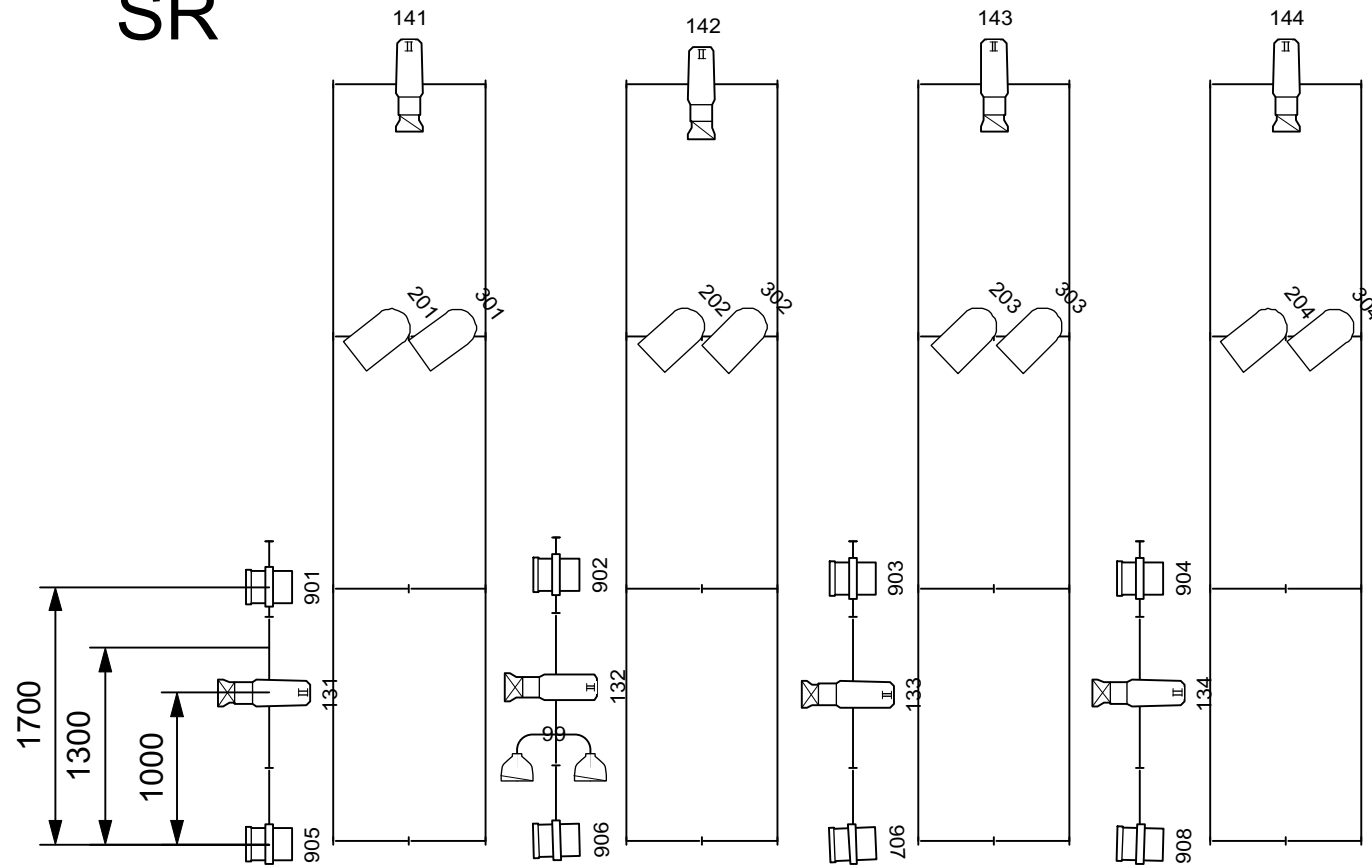

SR

SL

* ALL HEIGHTS ON BOOMS ARE TO CENTRE OF FIXTURE.
ALL BOOMS USE SAME HEIGHTS.

Production Title		Dead Man Walking	
Drawing Title			
LX Booms & Ladders V5			
Designer	Director		
Adrian Linford	Caroline Clegg		
Drawn By	Scale		
<i>C. Stevenson</i>	1:50 @ A3		
Venue	Drawing No.		
New Athenaeum	2		
Date	of		
25/04/2019	3		
CAD File Name			