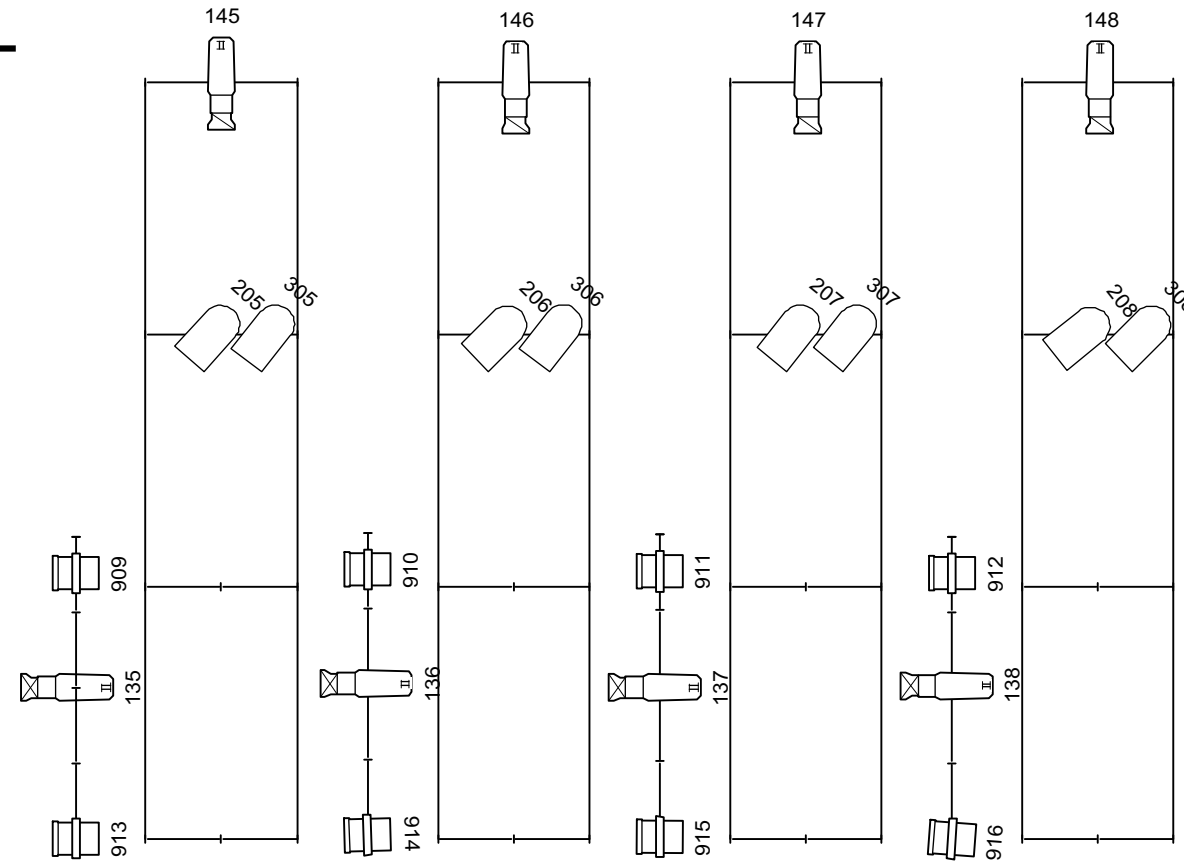

SR

SL

* ALL HEIGHTS ON BOOMS ARE TO CENTRE OF FIXTURE.
ALL BOOMS USE SAME HEIGHTS.

Production Title		Dead Man Walking	
Drawing Title			
LX Booms & Ladders V5			
Designer	Director		
Adrian Linford	Caroline Clegg		
Drawn By	Scale		
<i>C. Stevenson</i>	1:50 @ A3		
Venue	Drawing No.		
New Athenaeum	2		
Date	of		
25/04/2019	3		
CAD File Name			