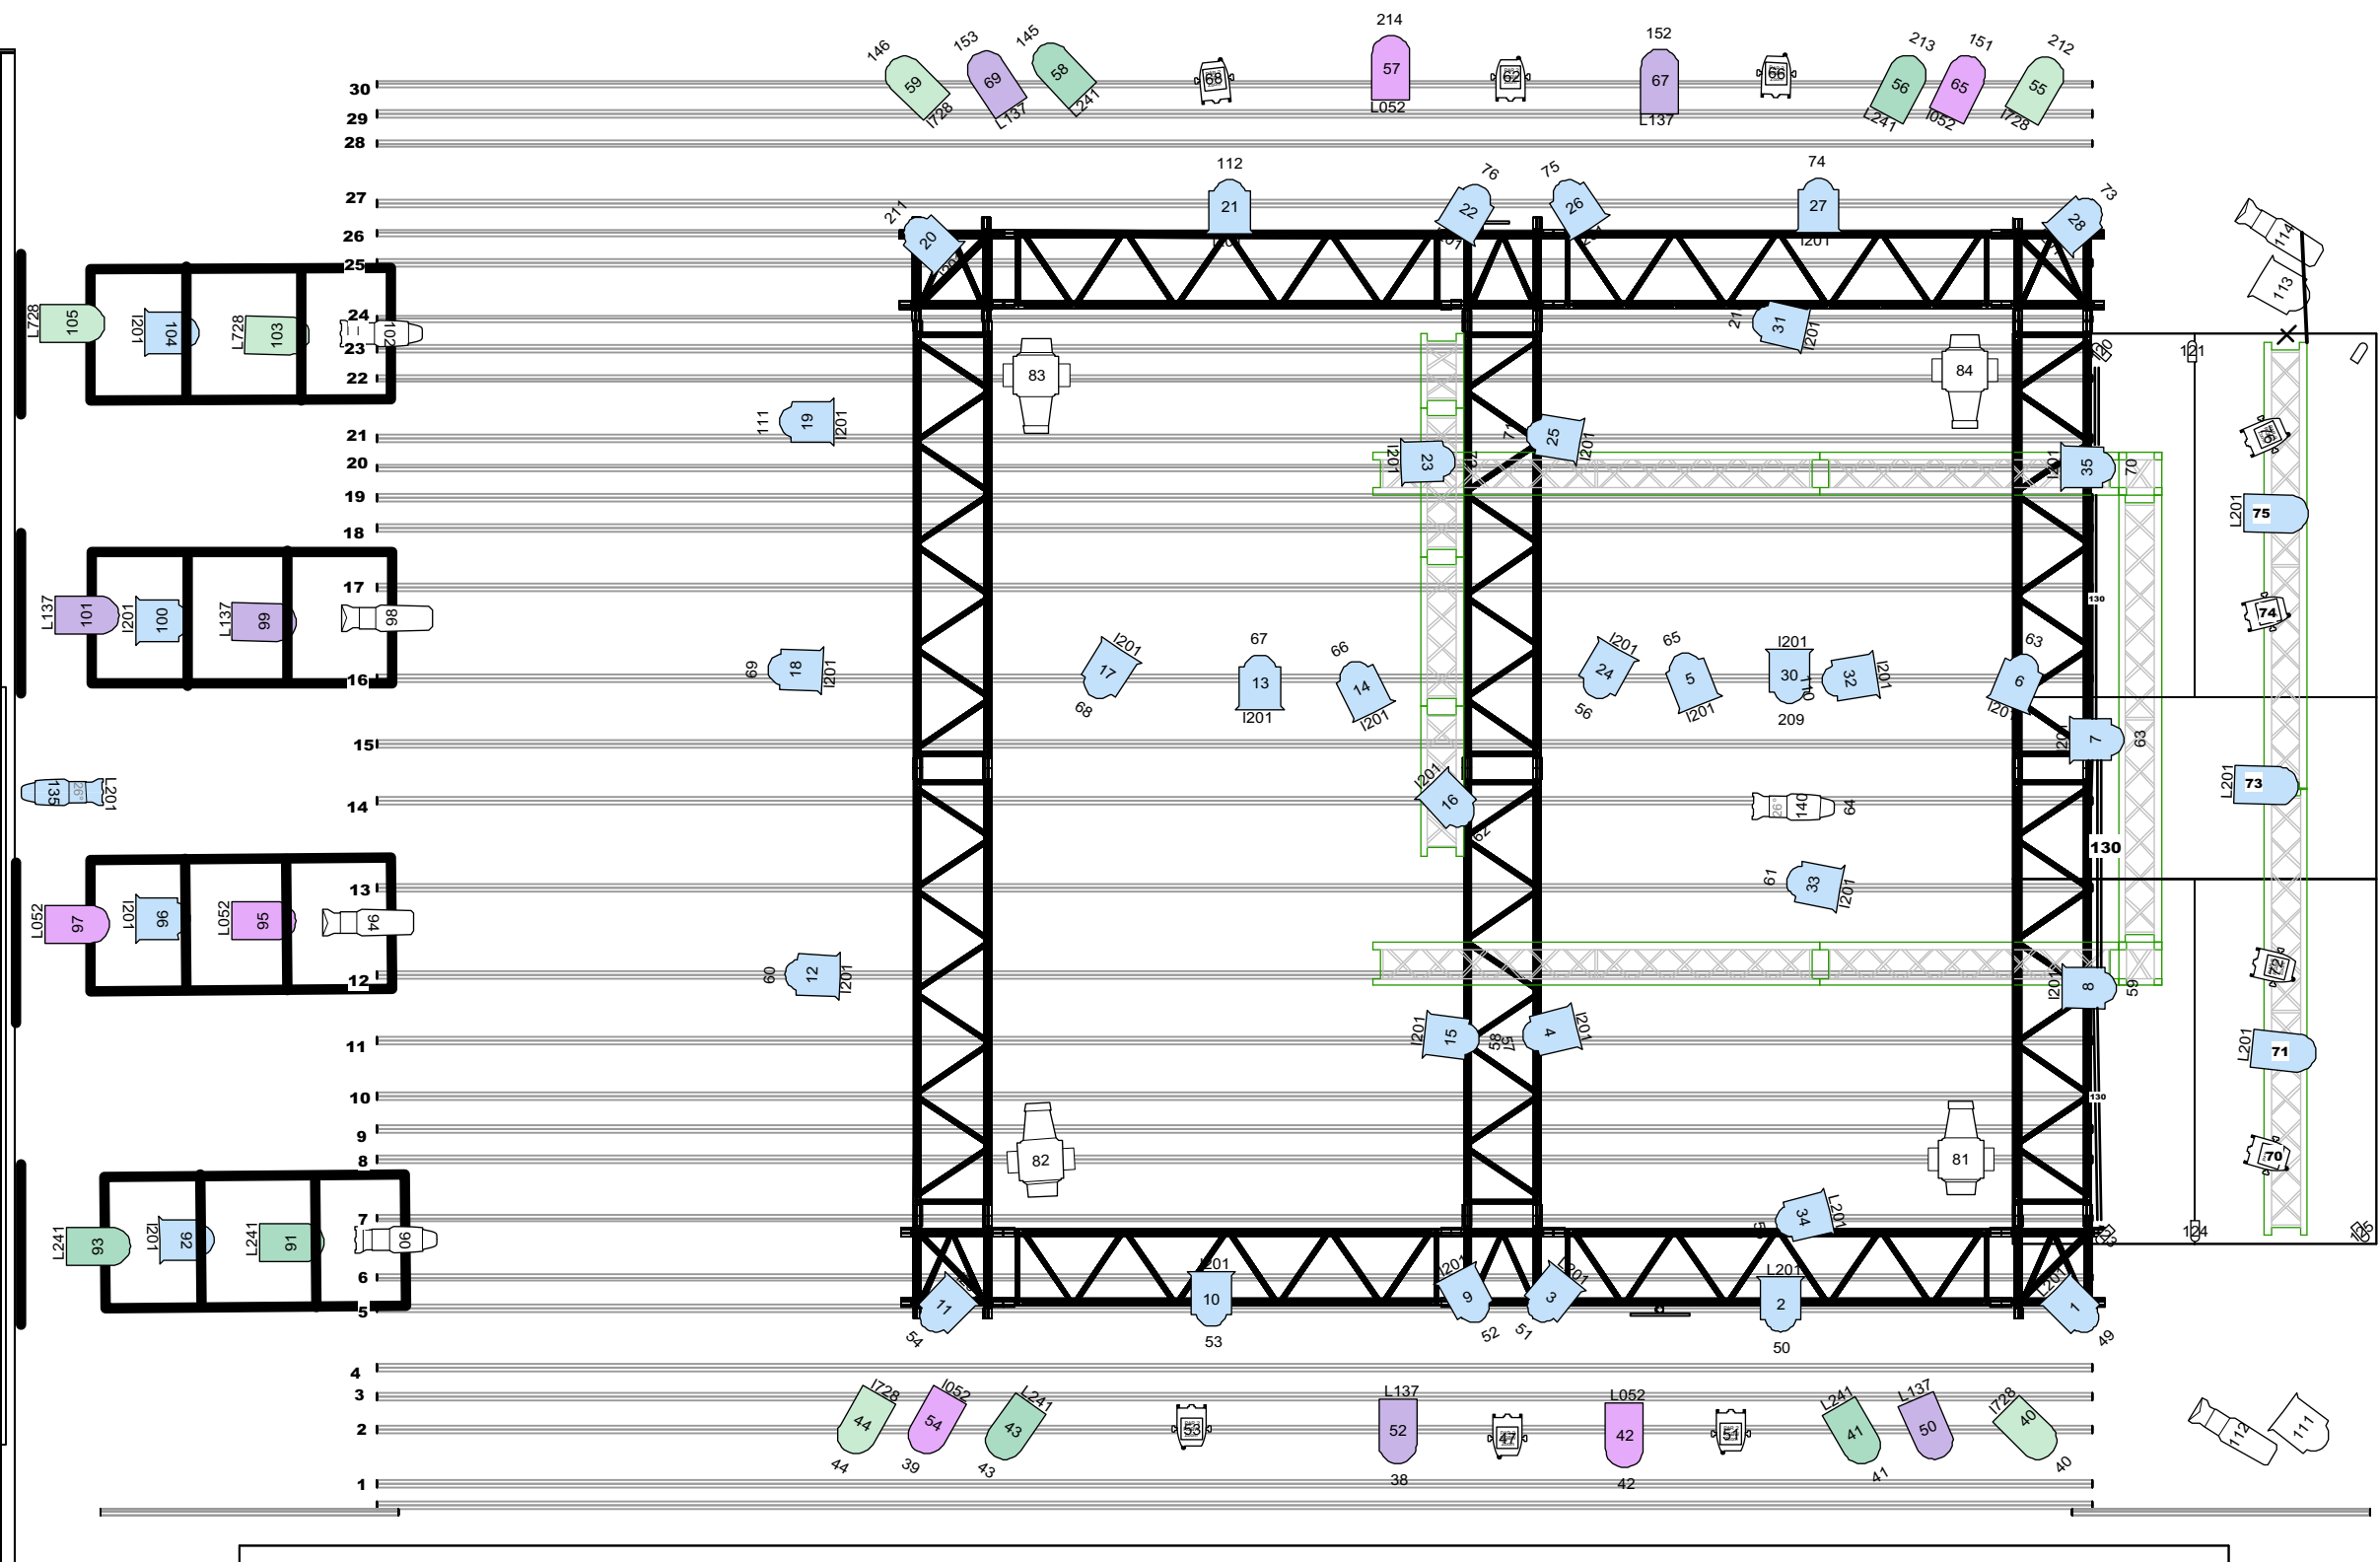

KEY

-  S4 Fresnel
-  PAR 64
-  Par 16
-  Rush PAR
-  VL1000
-  source 4 26+
-  Lustr+
-  source 4 Zoom 15/30
-  LED Tape

Show Name Kidnapped Overhead		
Reference 1:50	Drawn By Alex Kilgour	Date 12/10/2015
CAD File Name Kidnapped Overhead		