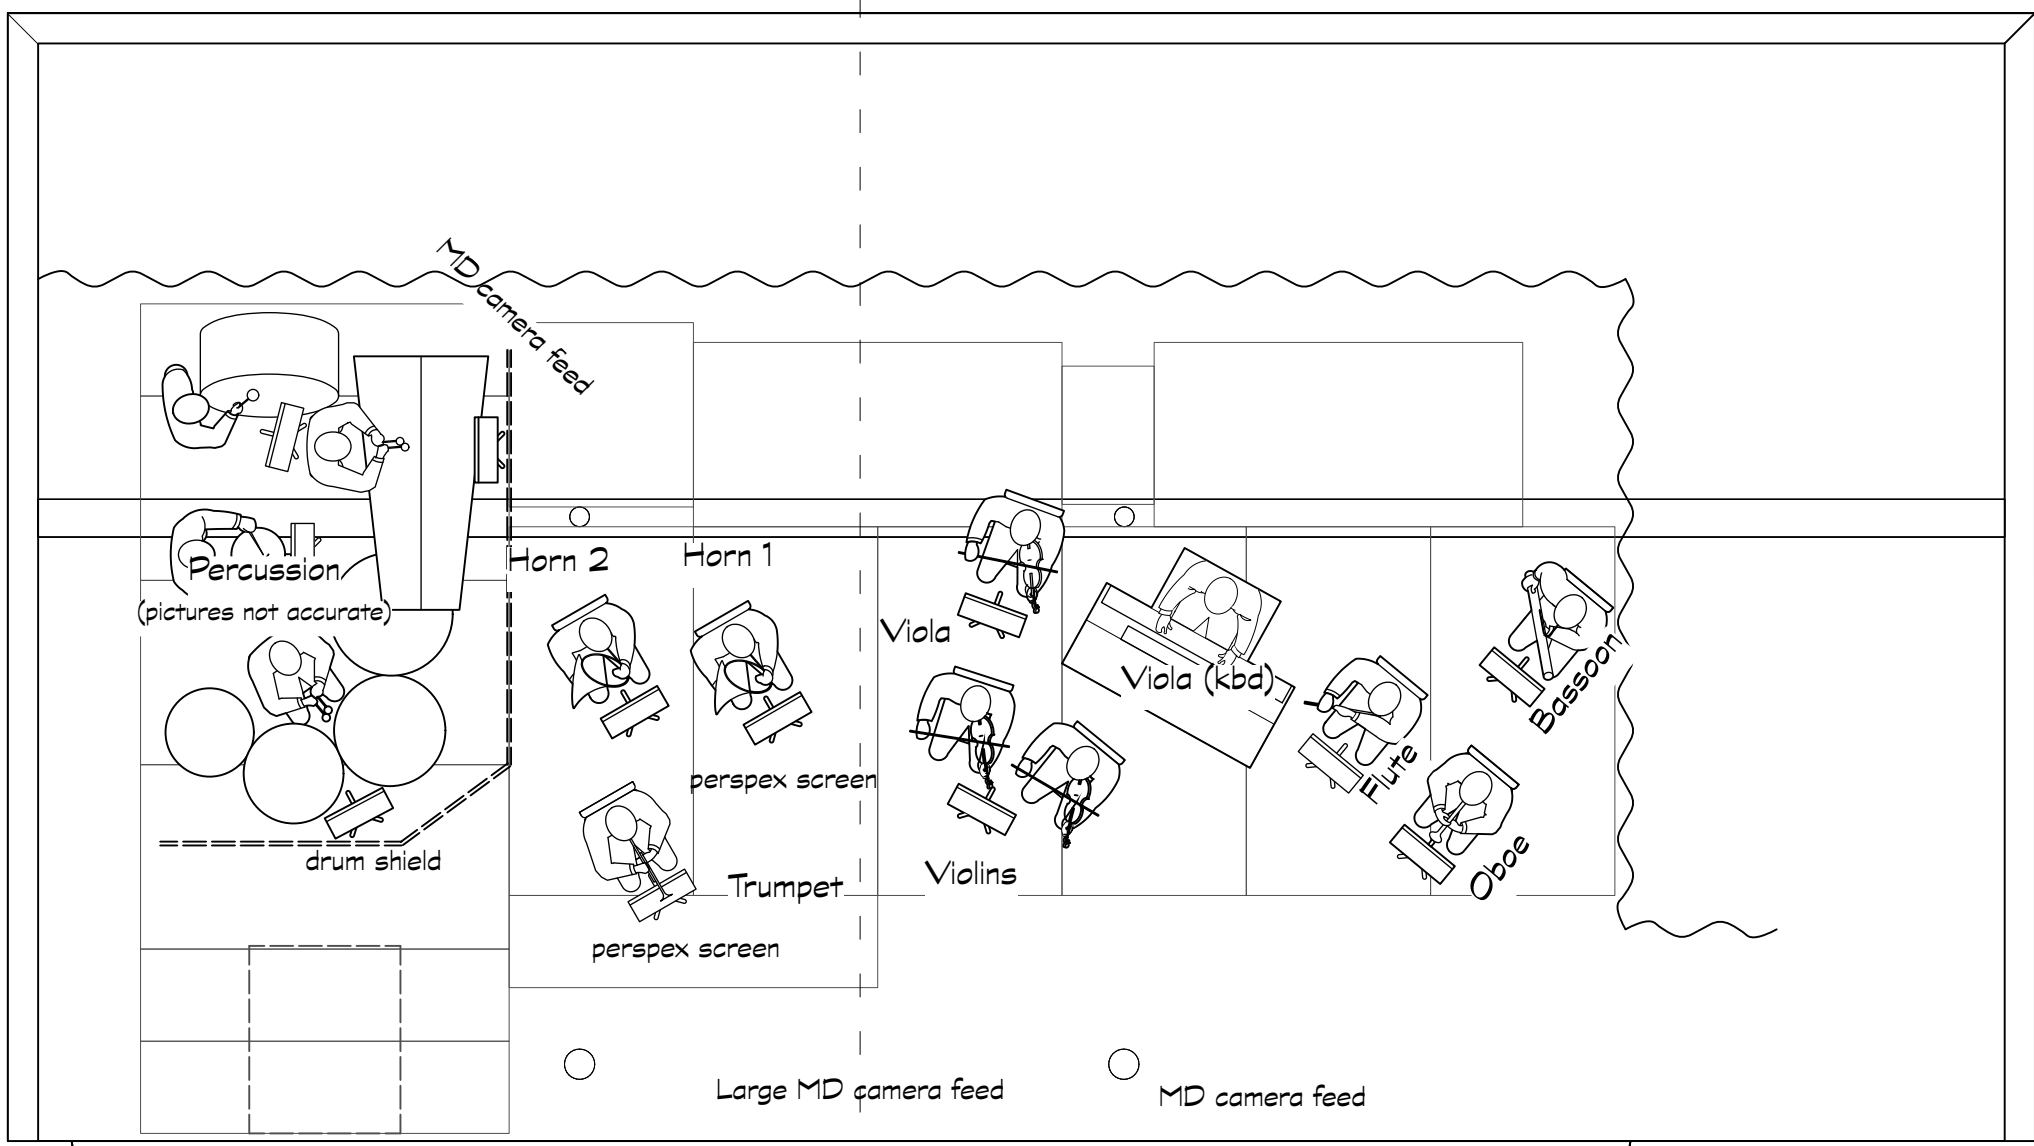

0 1000 2000 3000 4000 5000 6000 7000 8000 9000 10000 11000 12000 13000

0
1000
2000
3000
4000
5000
6000
7000
8000
9000
10000

Pit Height: 1400mm
 (Deck + Treads +/- 200)
 (200 + 1000 +/- 200)
 1300+/-100mm

Auditorium

2 Pit Instrumets
 Scale: 1:50

| No | Date | Revision |
|----|------------|----------------------------------|
| A | 15/11/2023 | Remove Piano + Viola |
| B | 16/11/2023 | Updated Plan with Jonathan |
| C | 20/11/2023 | Revised positions to fit on deck |

Into the Woods
 New Athenæum Theatre, RCS
 Director - Louise Shepard
 Designer - Alex Green
 Sound Designer - Nathan Farndale
 Lighting Designer - Dylan McLeon

Drawing Title:
 Pit

| | |
|-----------|---------------------------|
| Drawn By: | Scale: 1:50 |
| Status: | Issue Date: 07/11/2023 |