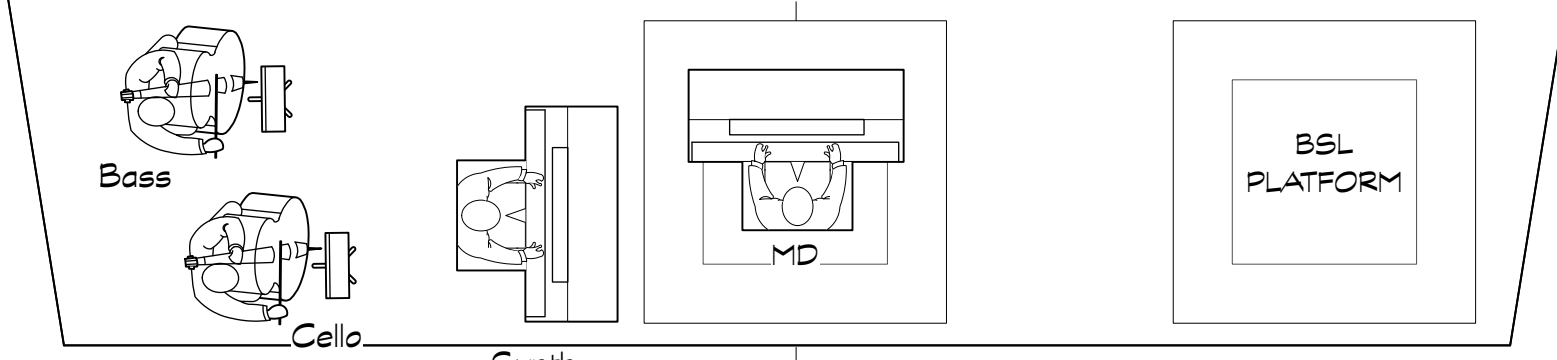

0 1000 2000 3000 4000 5000 6000 7000 8000 9000 10000 11000 12000 13000

0
1000
2000
3000
4000
5000
6000
7000
8000
9000
10000

Pit Height: 1400mm
 (Deck + Treads +/- 200)
 (200 + 1000 +/- 200)
 1300+/-100mm

Into the Woods
 New Athenæum Theatre, RCS
 Director - Louise Shepard
 Designer - Alex Green
 Sound Designer - Nathan Farndale
 Lighting Designer - Dylan McLeon

Drawing Title:
 Pit

| | |
|-----------|---------------------------|
| Drawn By: | Scale: 1:50 |
| Status: | Issue Date: 07/11/2023 |