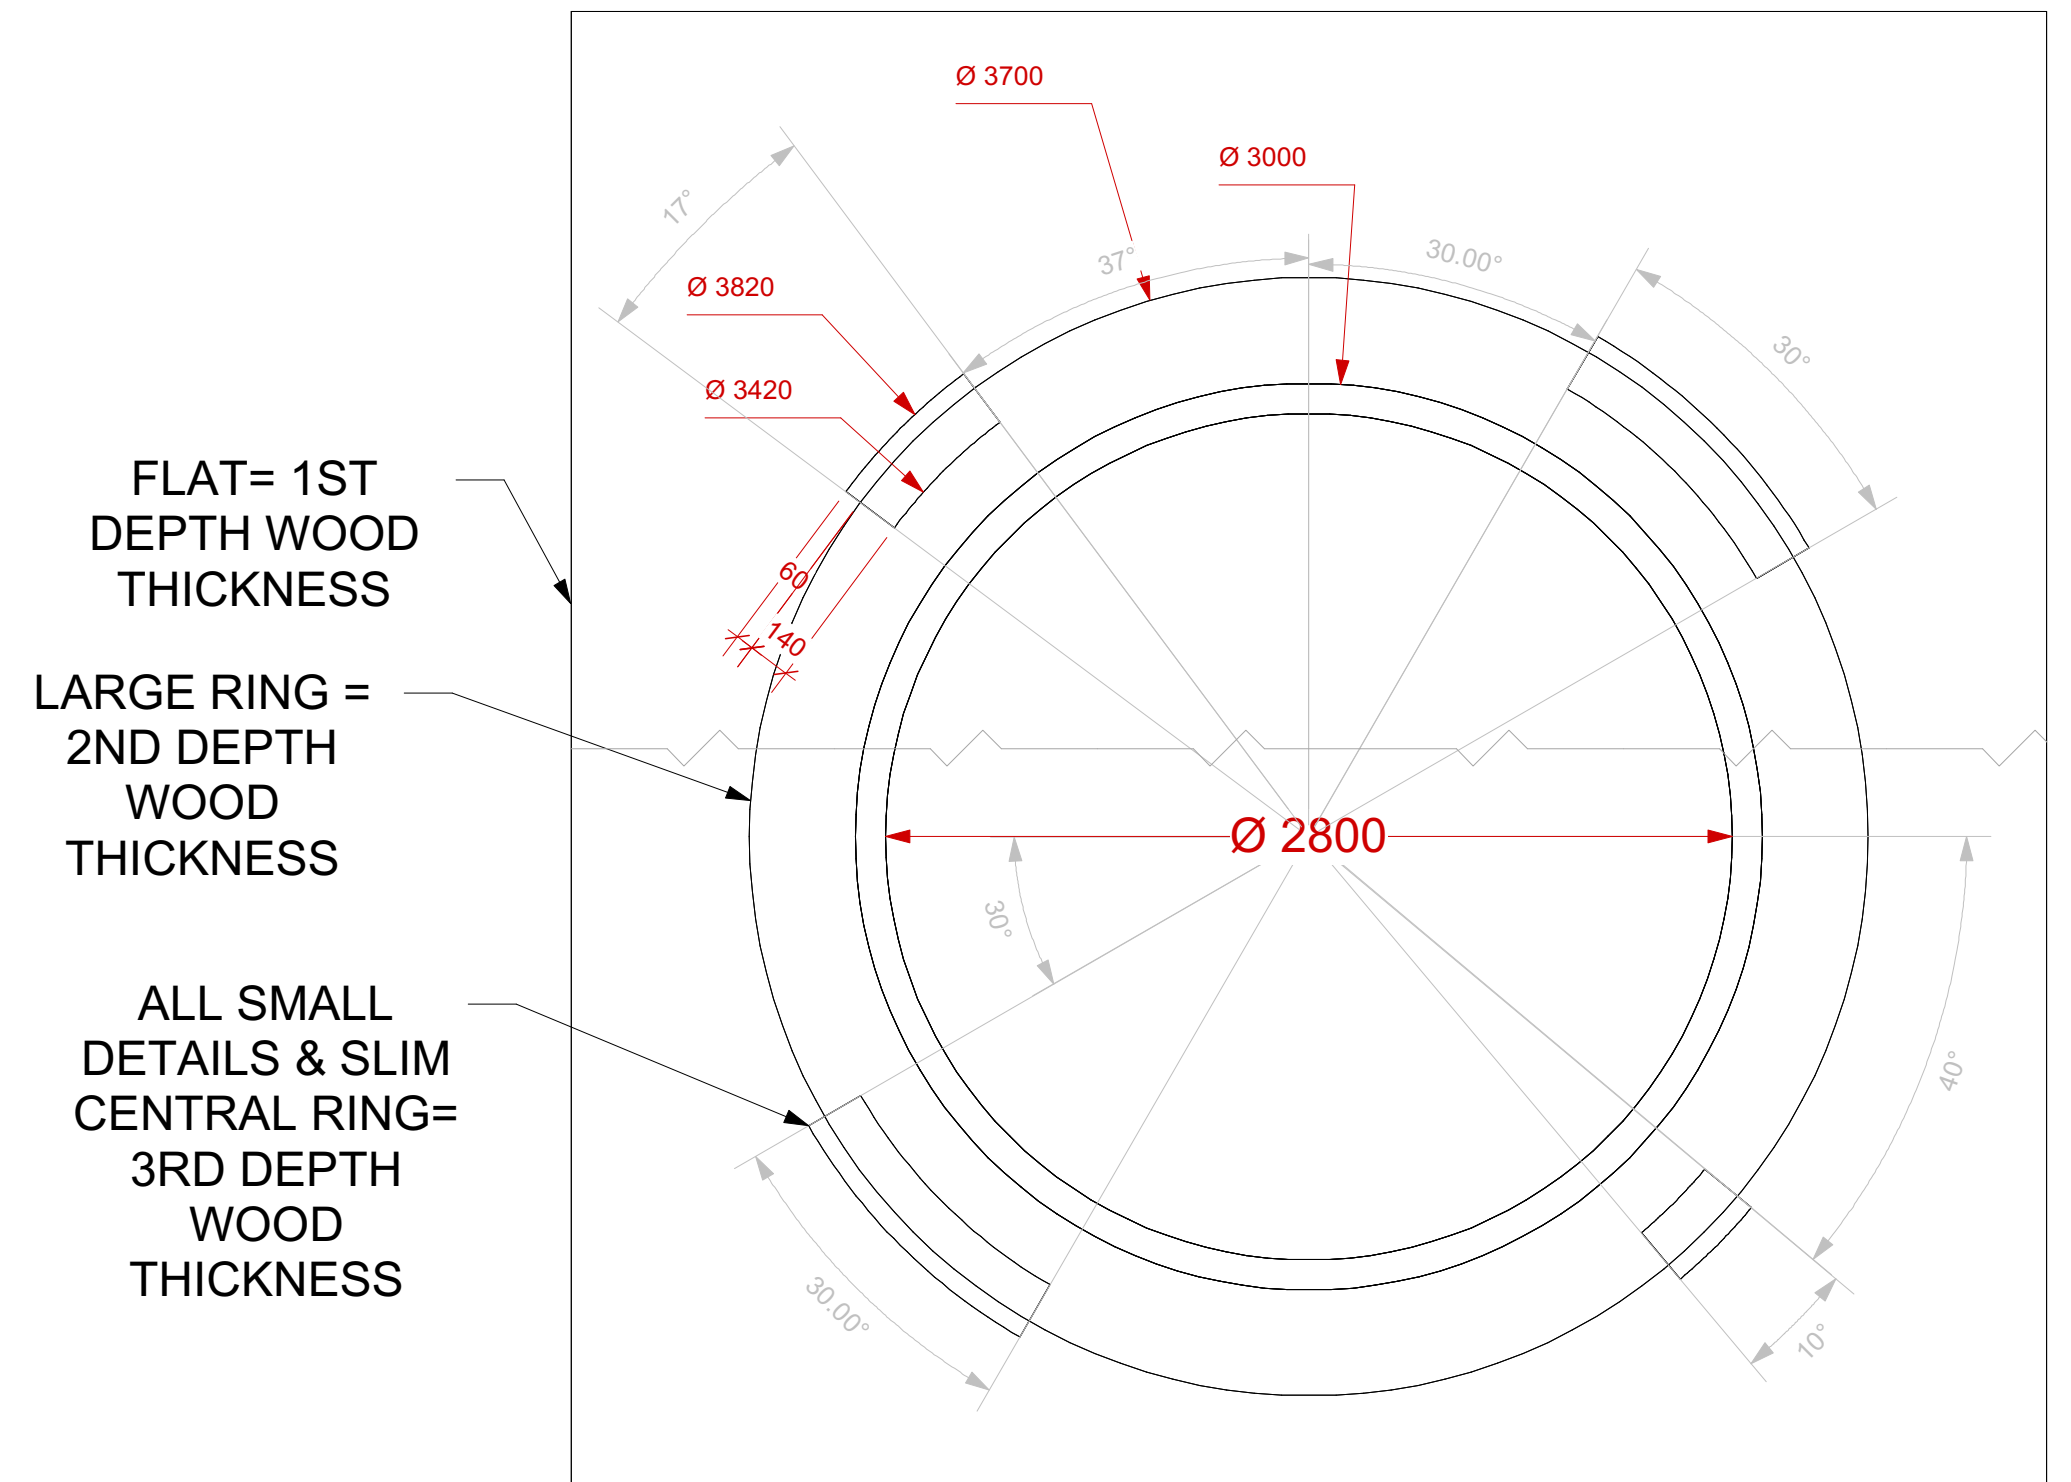

UNDECORATED BACK FLAT FITTED WITH PROJECTION SCREEN

PROJECTION FLAT FITTED WITH 3D LENS RING DETAIL

Notes: Flown Piece

Show Name The Breathing House		
Reference 1:25	Drawn By Ruth Darling	Date 28/04/18
CAD File Name Back Projection flat		