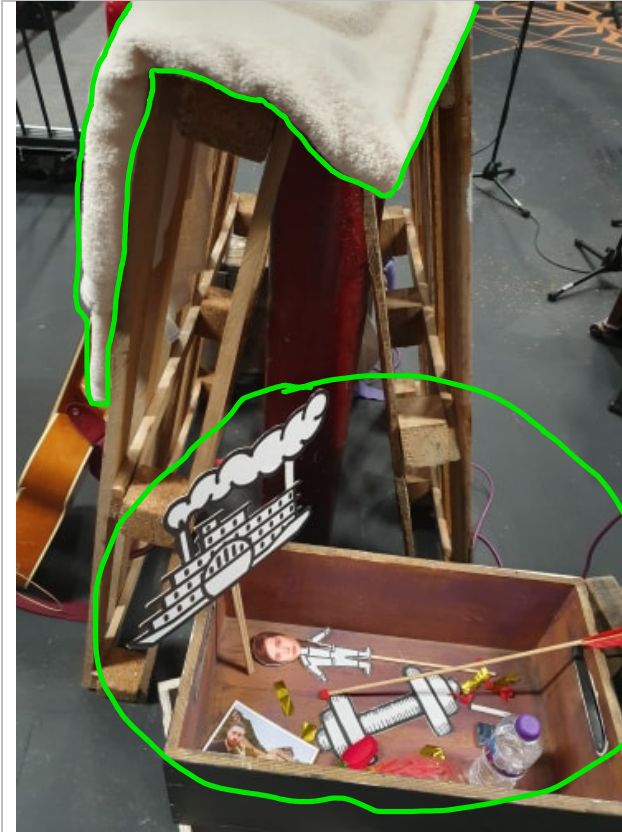

DSL	
PROP	NOTE
Dumbell	In wooden crate
Steamboat on a stick	In wooden crate
Yolanda on a stick	In wooden crate
Arrow	In wooden crate
Water bottle	In wooden crate
Bag filled with confetti	In wooden crate
E-cigarette	In wooden crate
Lighter	In wooden crate
Rose	In wooden crate
Postcard	In wooden crate
Towel	Draped over wooden pallet
Guitar	
Electric guitar	
Dromio bag (Yolanda) w/contents	Contents: -Nerf gun w/ bullets in right side pocket -glasses in left side mesh pocket -Wig in main compartment -rope's end in main compartment -binder in main compartment -potato masher in main compartment

PHOTOS