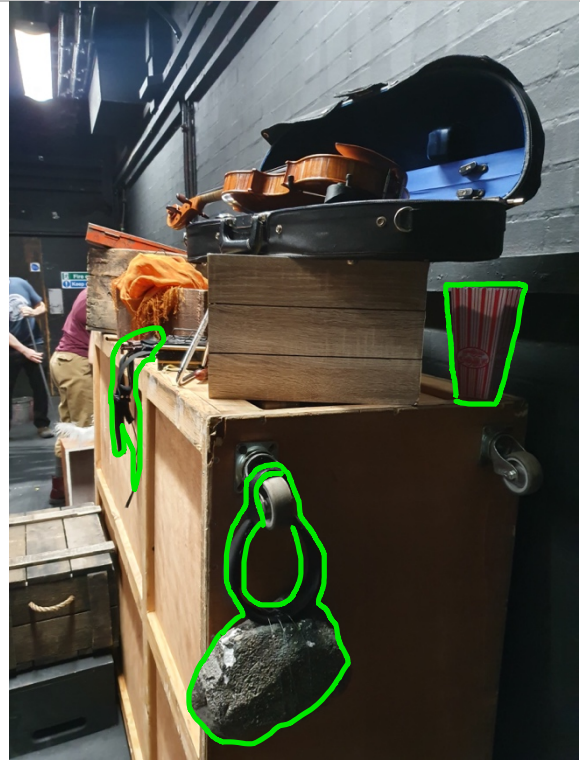

Comedy Of Errors - MASTER SETTING LIST

*Items marked in red indicates actors personal instruments

DSR	
PROP	NOTE
Cajon	
Mannequin with chain	Covered with rag
Black and gold tray w/ contents	Content: -x2 small glitter veils -Brown glass bottle -water pistol filled with water
Confetti in tin	
sailboat on stick	On wooden pallet
Pull-up bar	Leaning against the wooden pallet and red pillar
E-cigar	
Yellow fan	On top chest behind crate with mannequin
Adam on a stick	On top chest behind crate with mannequin
Gold receipt	On top chest behind crate with mannequin
Guerney	Against SR wall
Dromio bag (Mabel) w/content	Content: -nerf gun with bullets in left side pocket -Bernard, big teddy bear in right side pocket -spoon in right side pocket -inhaler + key in right mesh pocket

PHOTOS

USR

PROP	NOTE
Wooden box with confetti	
Buckfast	
recorder	
Large rock	

PHOTOS

SR blackboard	Preset with shelf facing upstage with shelf up-side down.
PROP	NOTE
Fart scroll rolled up	
Chalk duster	
chalk	

USC	
PROP	NOTE
Big scroll	SR of 'N'
Periscope on stick	In 4-section crate
Orange mic	In 4-section crate
Lemsip	In black crate
Cocaine	In black crate
Vinyl	In Black crate

SL blackboard	Preset with cross facing upstage with cross up-side down.
PROP	NOTE
80's phone	On shelf
Chalk duster	On shelf
chalk	On shelf

USL	
PROP	NOTE
X2 clouds on stick	Leaning against the wall
Sun on stick	Leaning against the wall
PHOTOS	
	

Piano	
PROP	NOTE
Hand sanitizer	Placed on top of piano, DS end.
Tilly	Placed on top of piano, US end.
Hand bell	Placed on top box in front of piano.
Egg shaker	Placed on lower box in front of piano.
Penny whistle	Placed on lower box in front on piano.
Metal tray + cocktail glass	Placed on the floor next to piano on the US end.
PHOTOS	
	