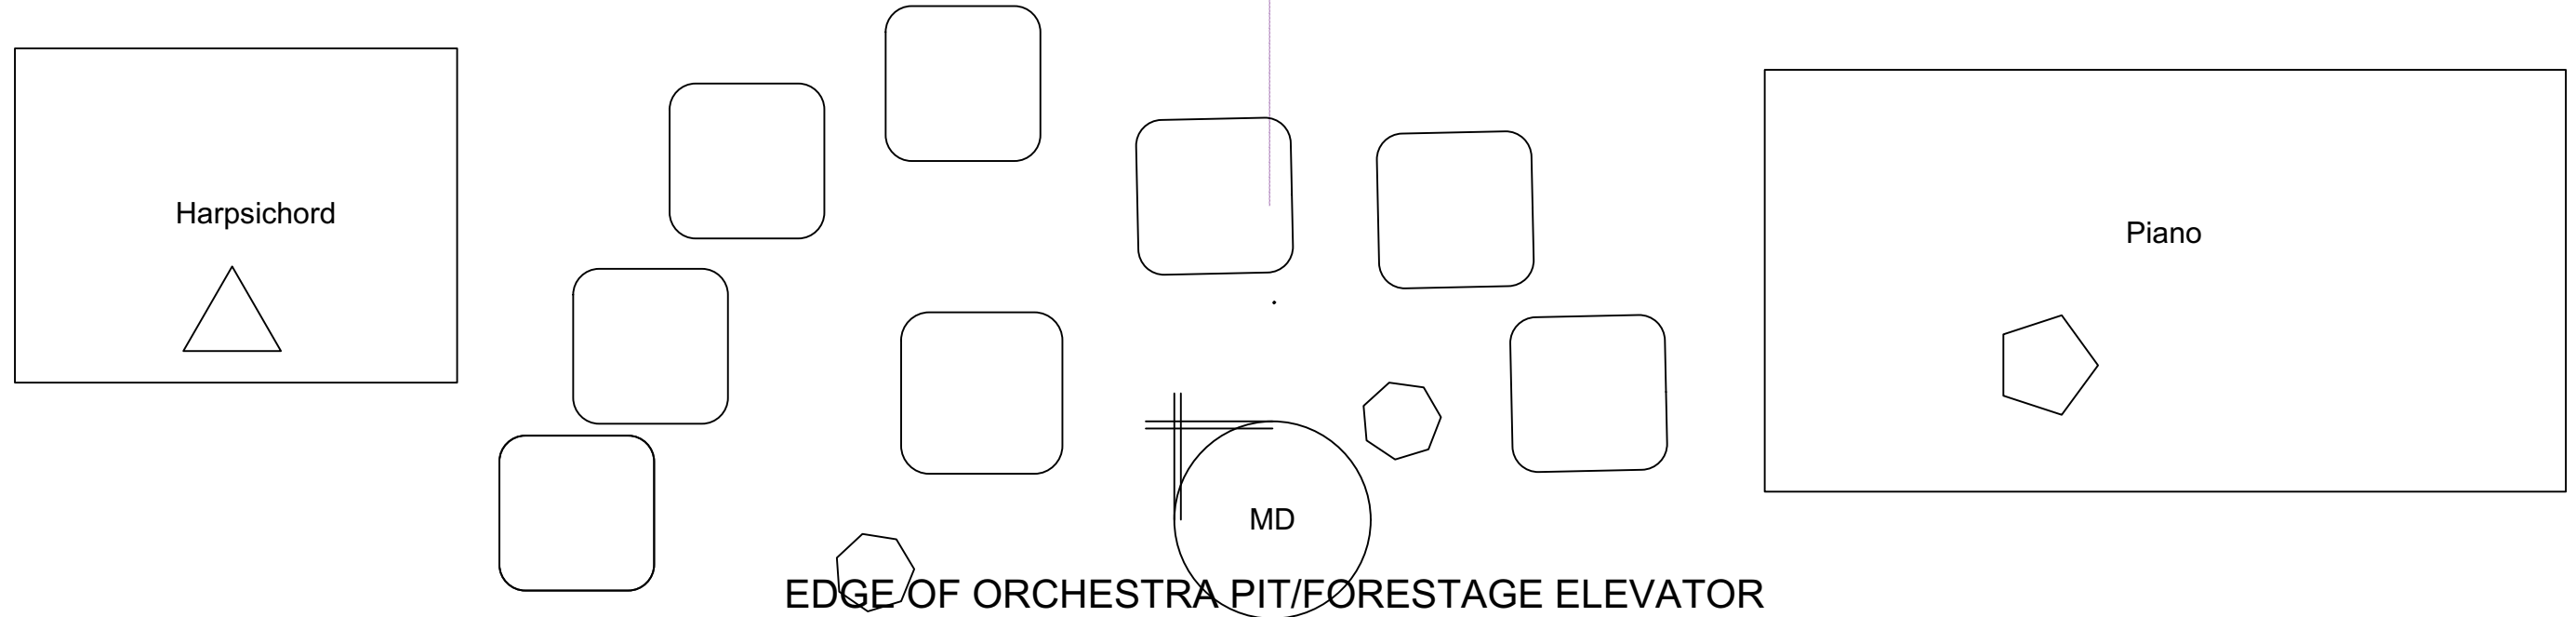

SAFETY CURTAIN

EDGE OF STAGE AREA

EDGE OF ORCHESTRA PIT/FORESTAGE ELEVATOR

MD 441

SE 300

Shure SM81