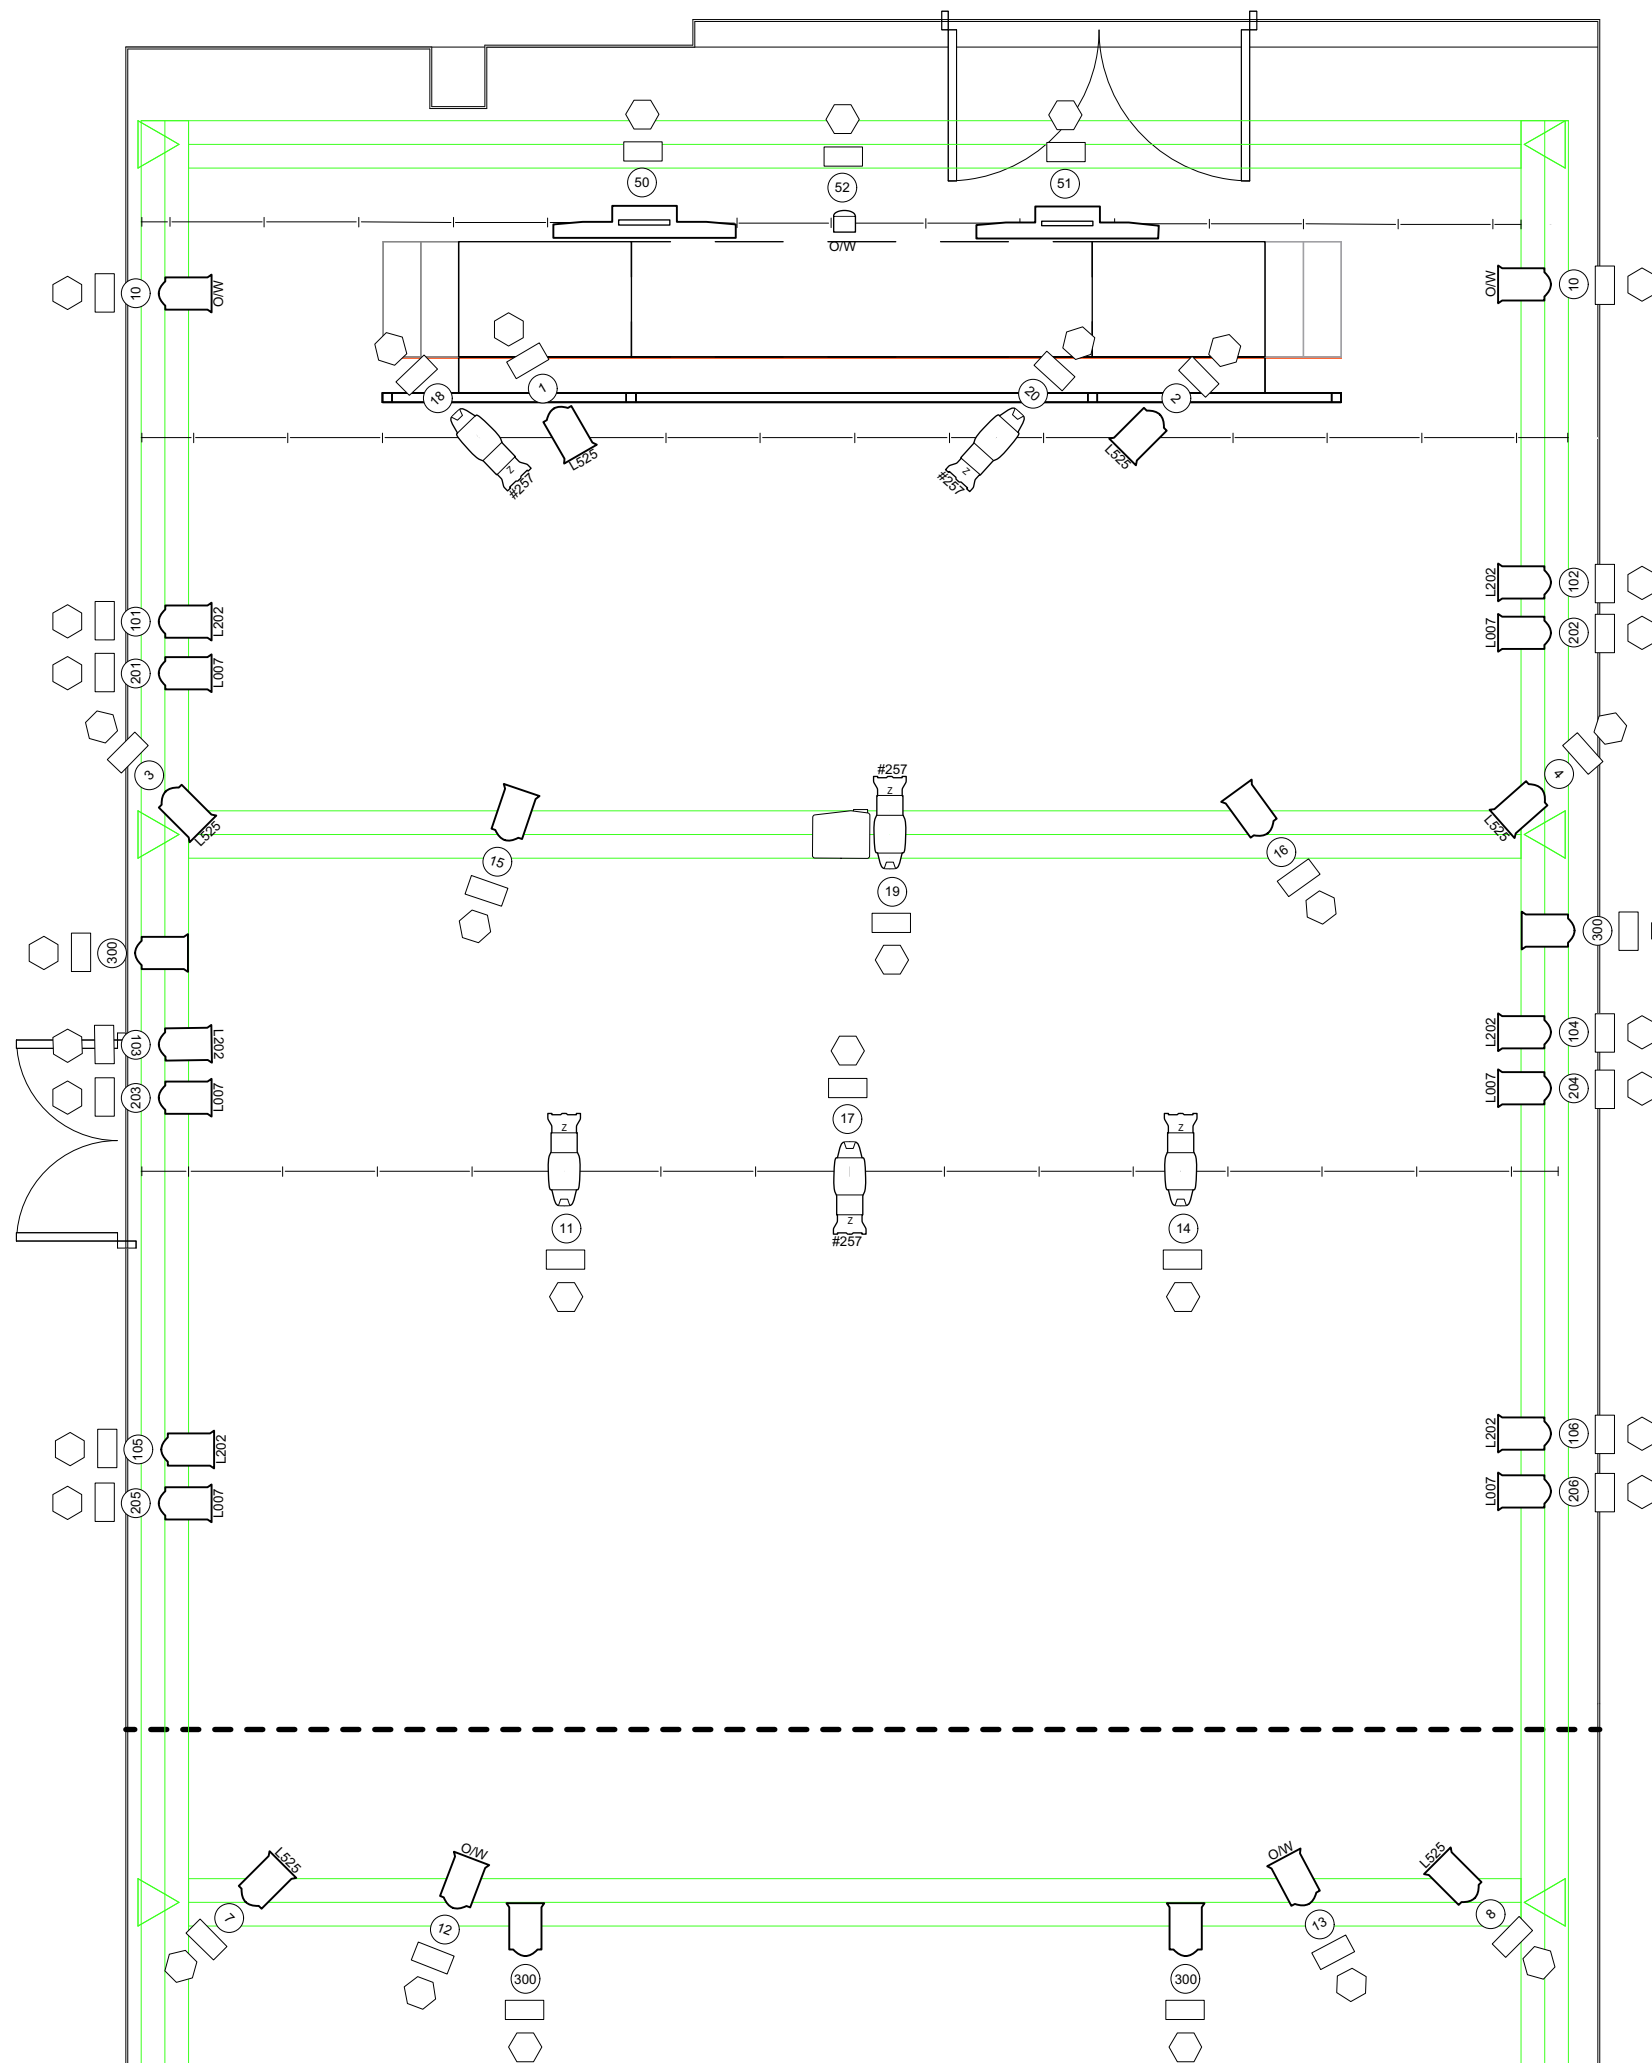

Symbol Key

Light

-  BriteQ LED Blinder @ 235w 2
-  Selecon Acclaim Fresnel @ 650w 28
-  ETC Source4 Jr Zoom @ 575w 6
-  Altman MicroPAR16 NFL @ 50w 1

Color Summary

Color	Size	Count
#257	S4	4
L007	Fresnel	6
L202	Fresnel	6
L525	Fresnel	6
O/W	Birdie	1
O/W	Fresnel	4

Production Title

THE ANGRY THE BRIGADE

Drawing Title

The Angry Brigade
London LX Plan
V2

Designer Kirsty Currie	Director Debbie Hannan
Drawn By <i>C. Stevenson</i>	Scale 1:40
Venue The Courtyard London	Drawing No. 1
Date 02/06/2018	of
CAD File Name 1:40 @ A3	1