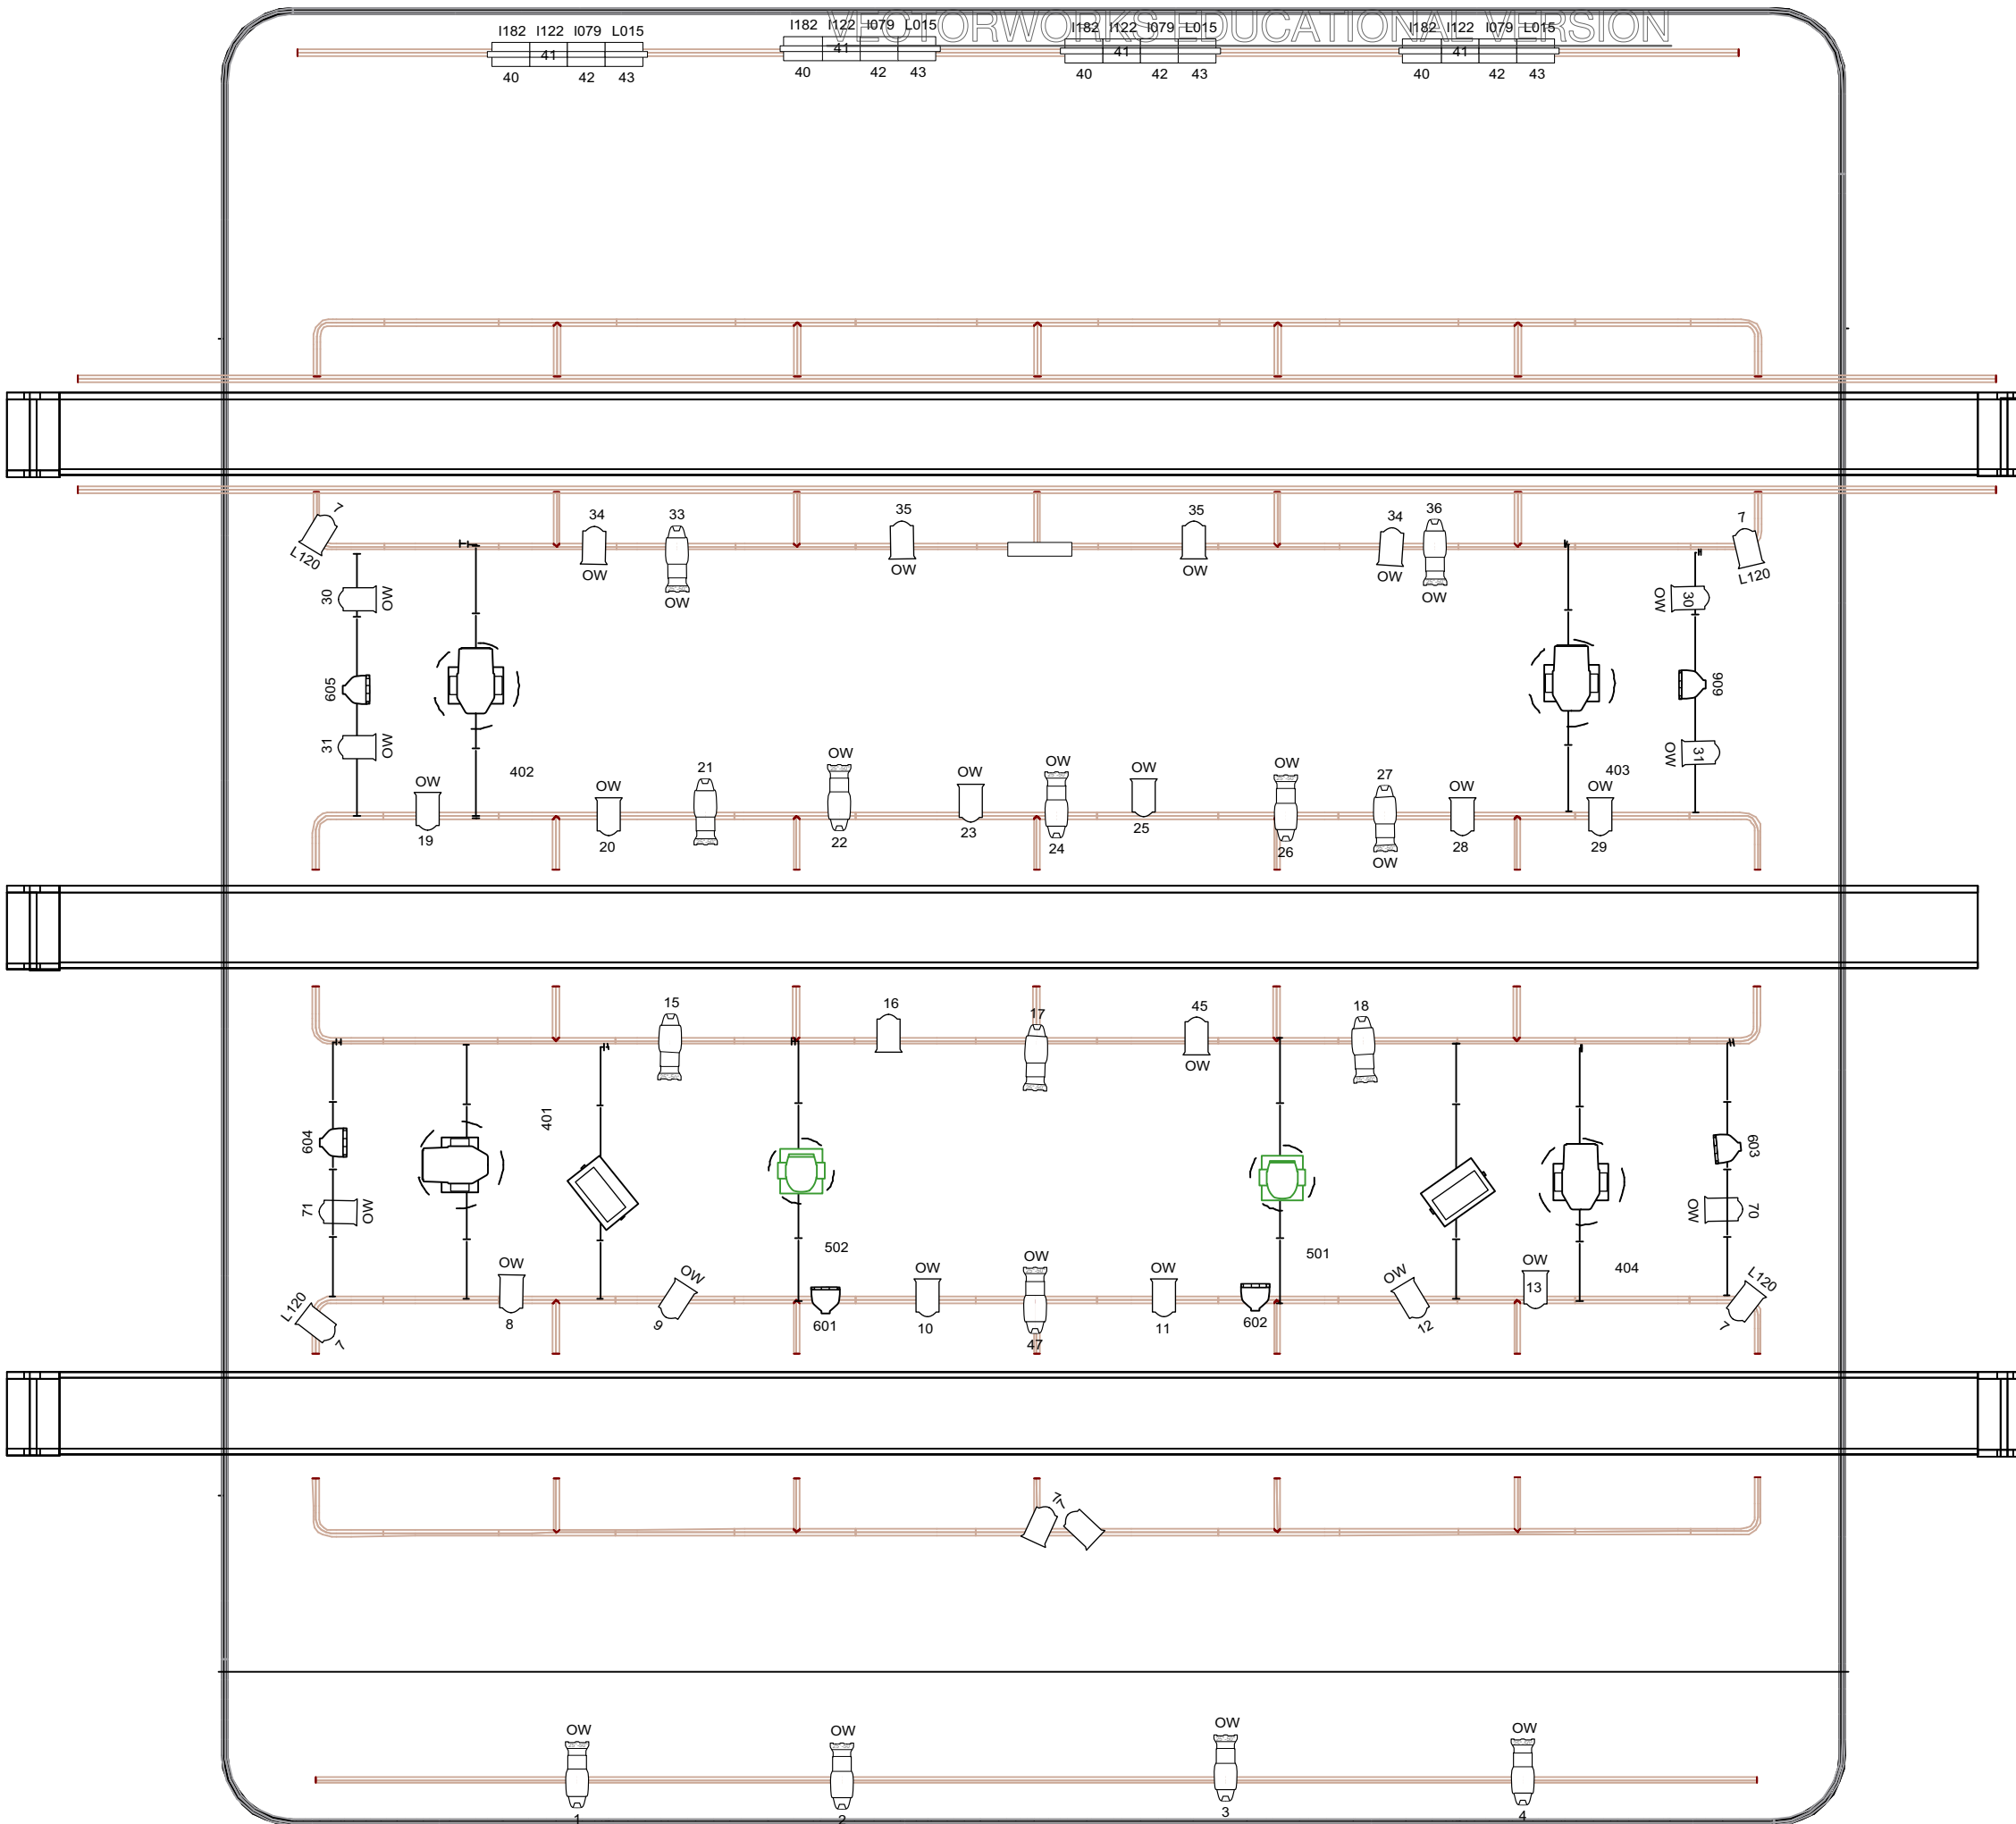

KEY

Title CPP 3A		
Drawing Number 1	Drawn By Simon McE	Date 05/18
CAD File Name 1:50 @ A3		