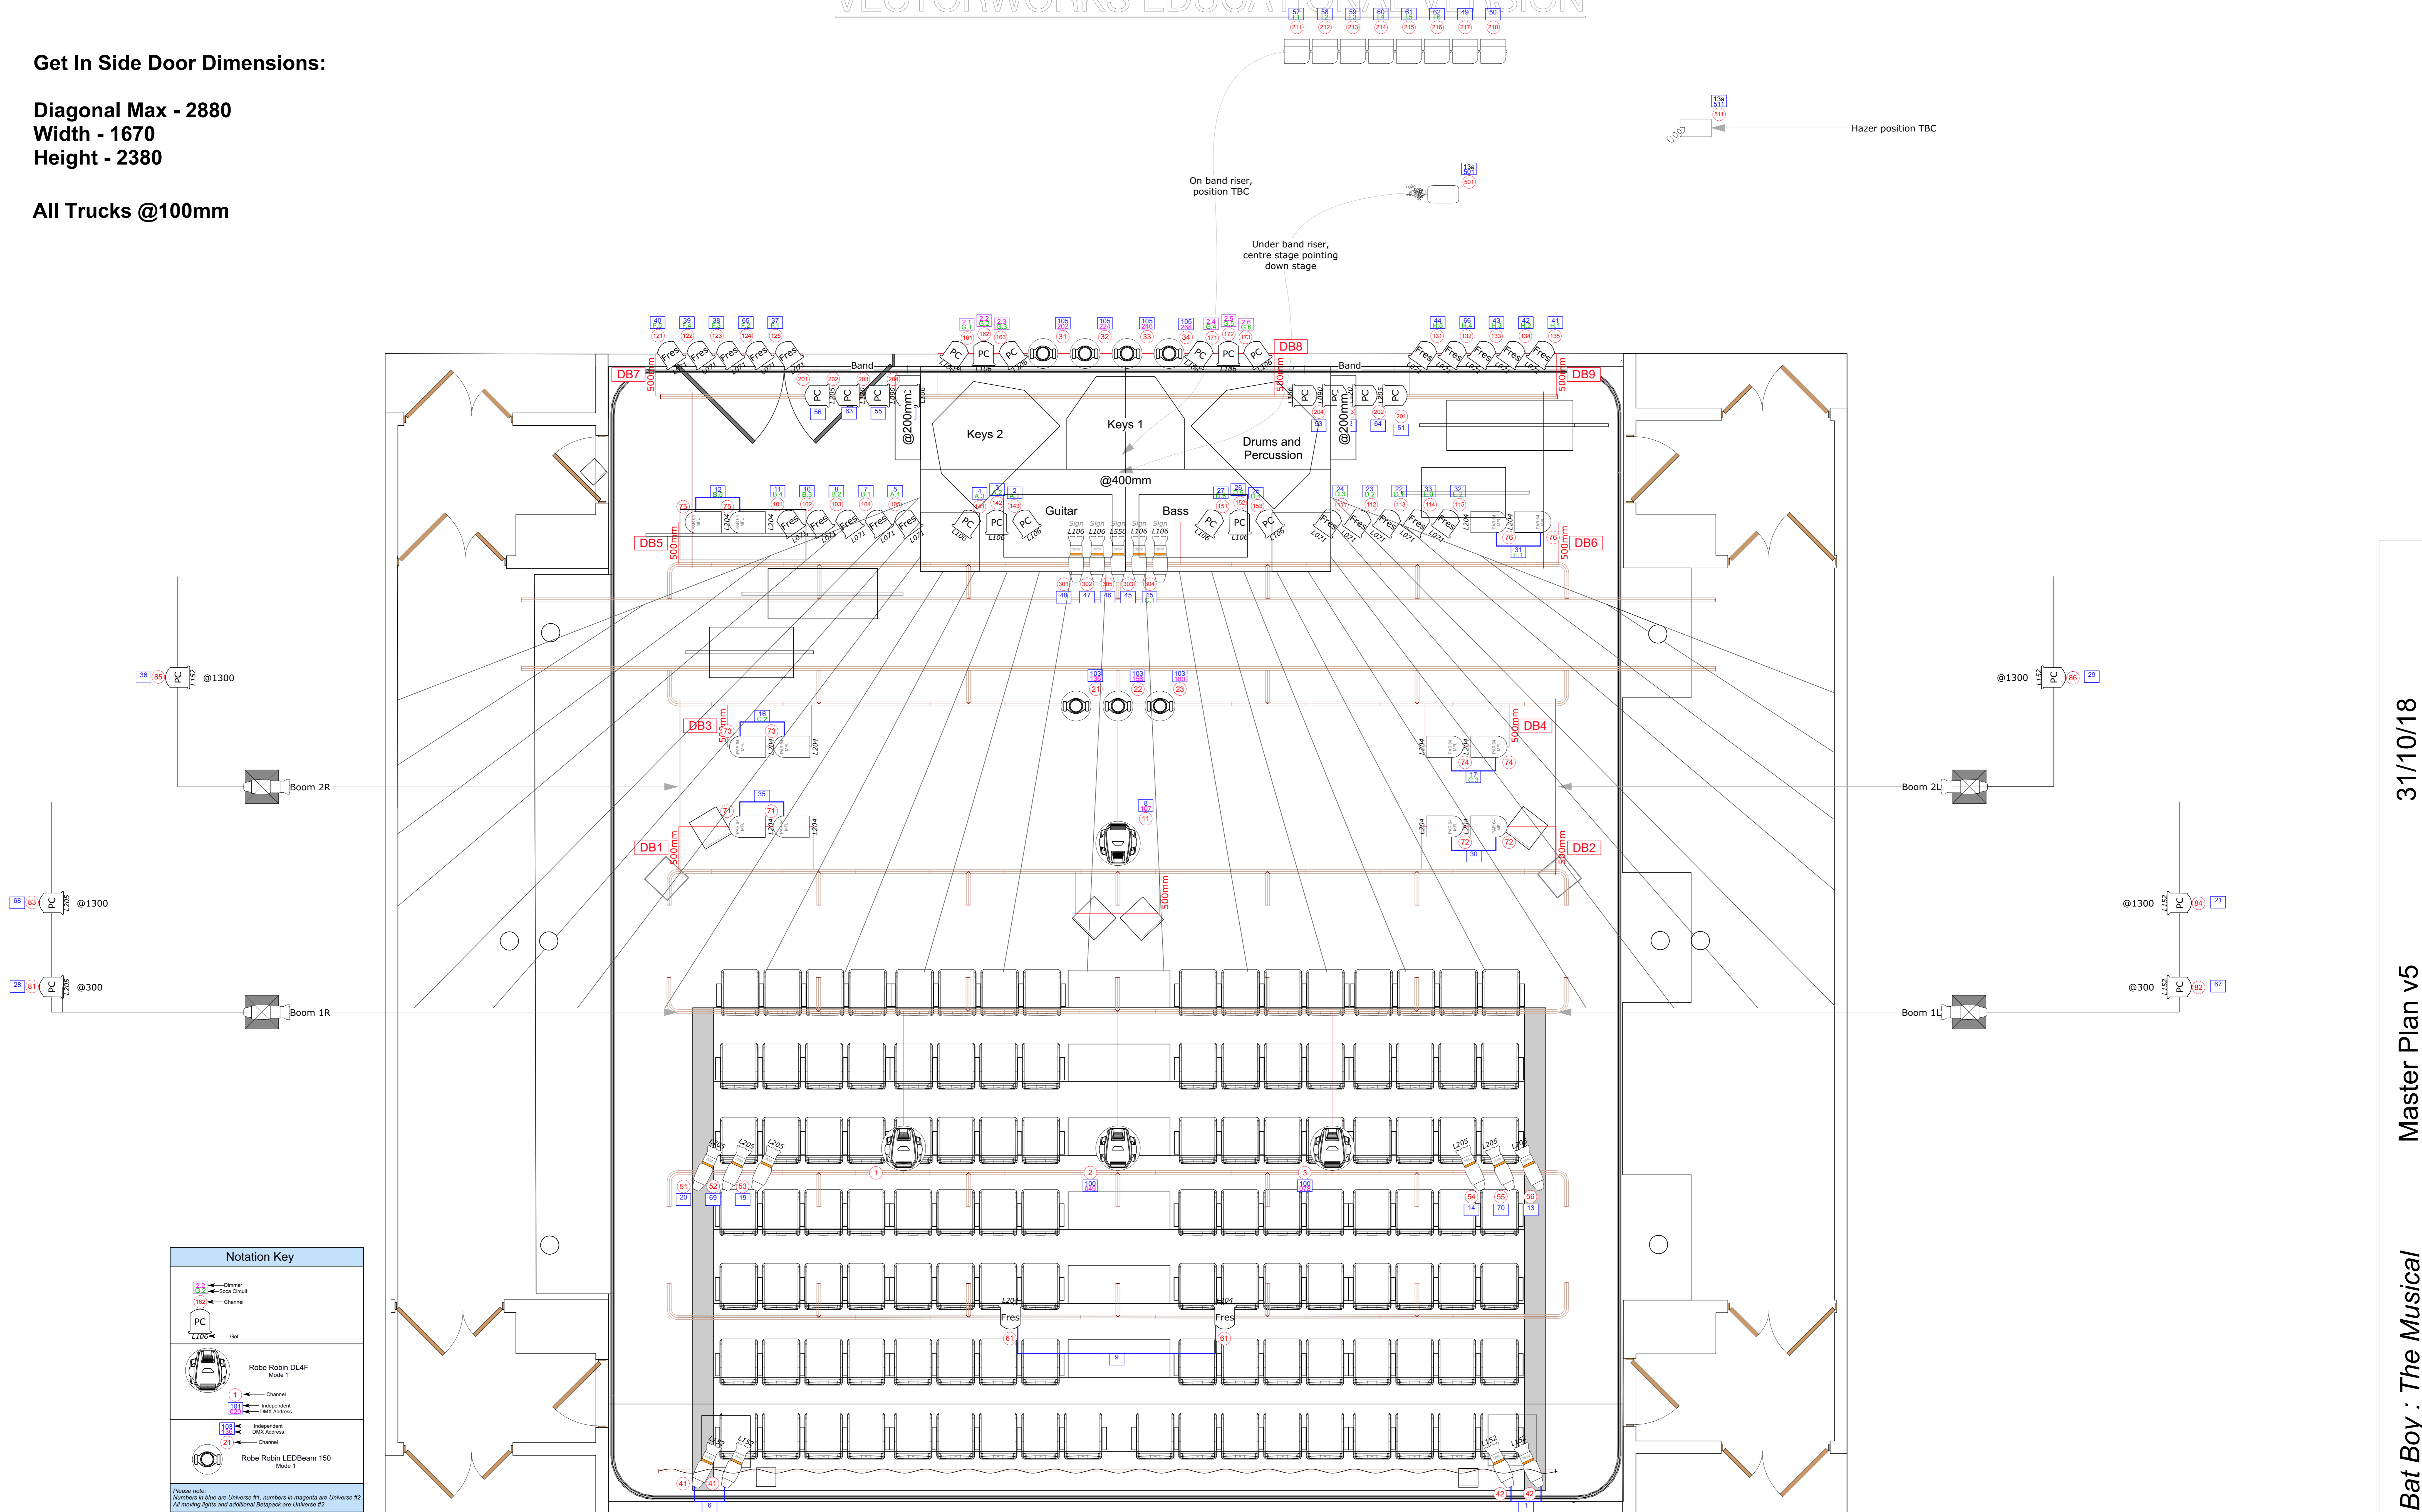

Get In Side Door Dimensions:

Diagonal Max - 2880
 Width - 1670
 Height - 2380

All Trucks @100mm

Notation Key	
	DMX Address
	Channel
	Get
	Robe Robin DL4F Mode 1
	Channel
	Independent DMX Address
	Channel
	Robe Robin LEDBeam 150 Mode 1
	Channel

Please note:
 Numbers in blue are Universe #1, numbers in magenta are Universe #2
 All moving lights and additional Backspot are Universe #2

Bat Boy : The Musical

Master Plan v5

Director Alexandra Spencer-Jones
 Sound Designer Fraser Cherrington
 Stage Supervisor Jamie McQueen
 Drawn By Jamie McQueen

Designer Jack Sheehan
 Lighting Designer Charlie Morgan Jones
 Date 31/10/18
 Scale 1:25 @ A0

Drawing Number 0

Bat Boy : The Musical Master Plan v5 31/10/18