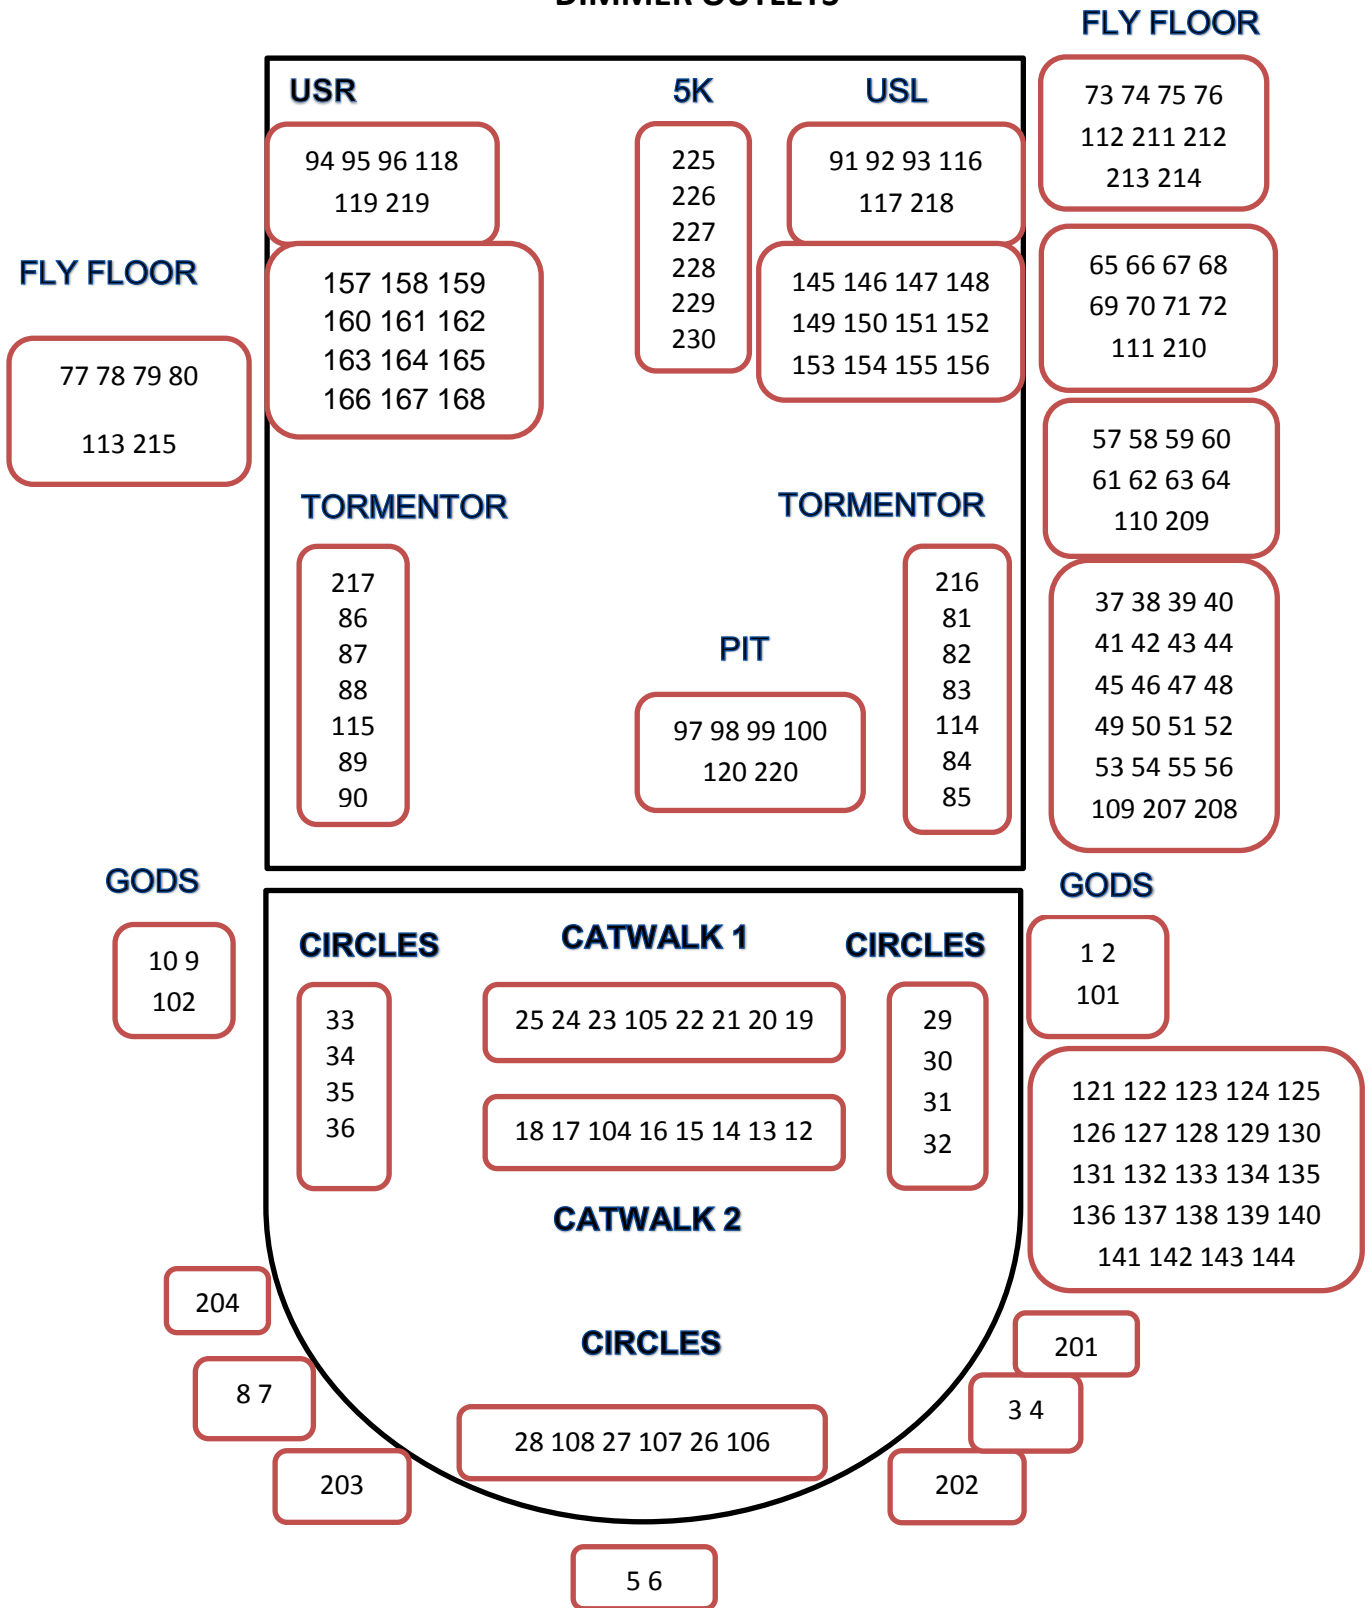

NEW ATHENAEUM THEATRE

DIMMER OUTLETS

Dimmer Numbers – 1 -168 = 2.5K & 201-230 = 5K

House Light Dimmers – 221 -224