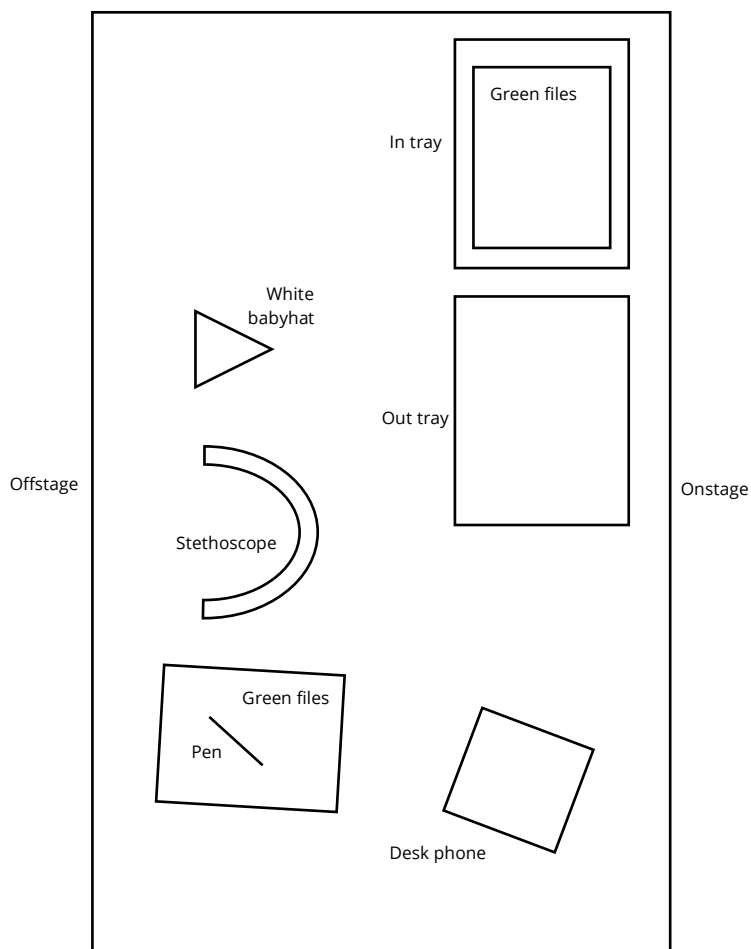

SR Props shelf

Prop

1x beerbottle in brown paperbag, filled with one sip of water

SL Wing

Prop

Two teal chairs on
"teal chairs" marks

Janitorcart w/mop on "janitorcart" marks DS

SL Props shelf

Prop

Bouquet of flowers