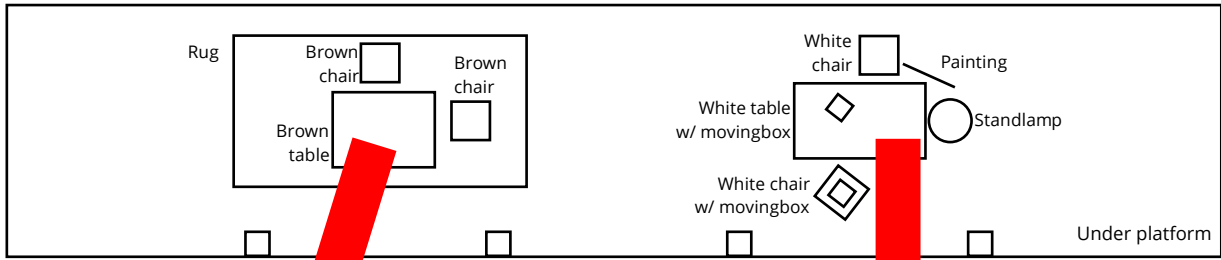

Master-Settingslist

Onstage
Prop
Wooden bench on "bench 1" marks, flipped on short side w/ back US