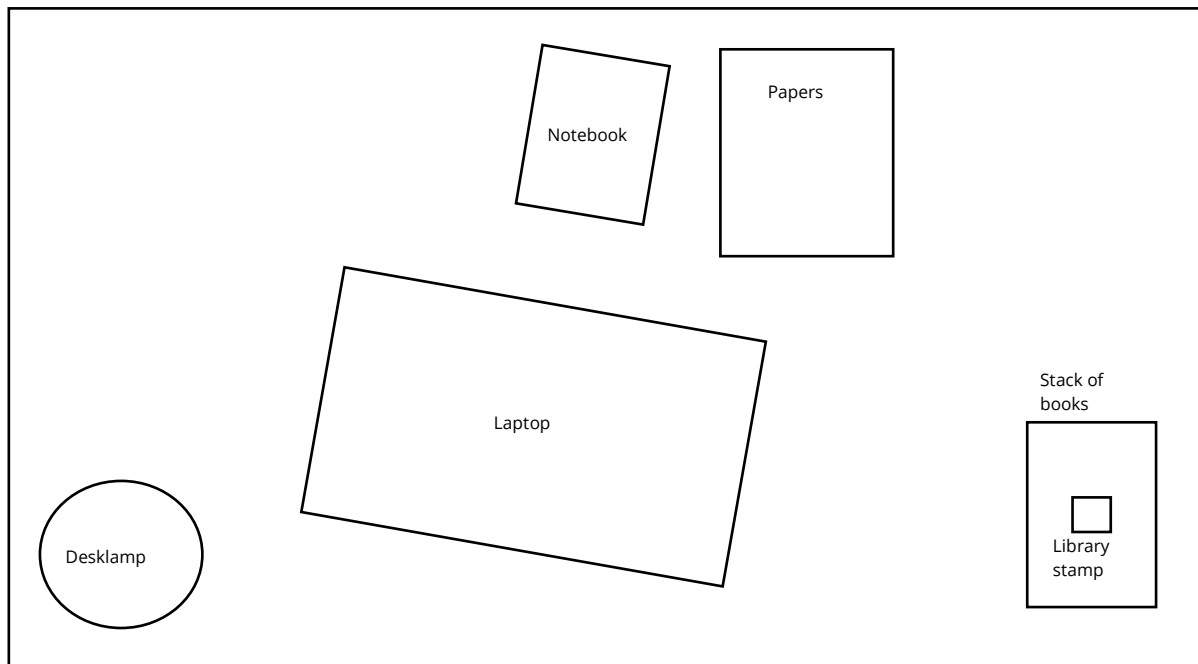

US

SL Props shelf

Prop

3x working torches, preset on flashing mode

1x baby swaddled in turquoise blanket w/ white hat

1x pink and 2x green folders