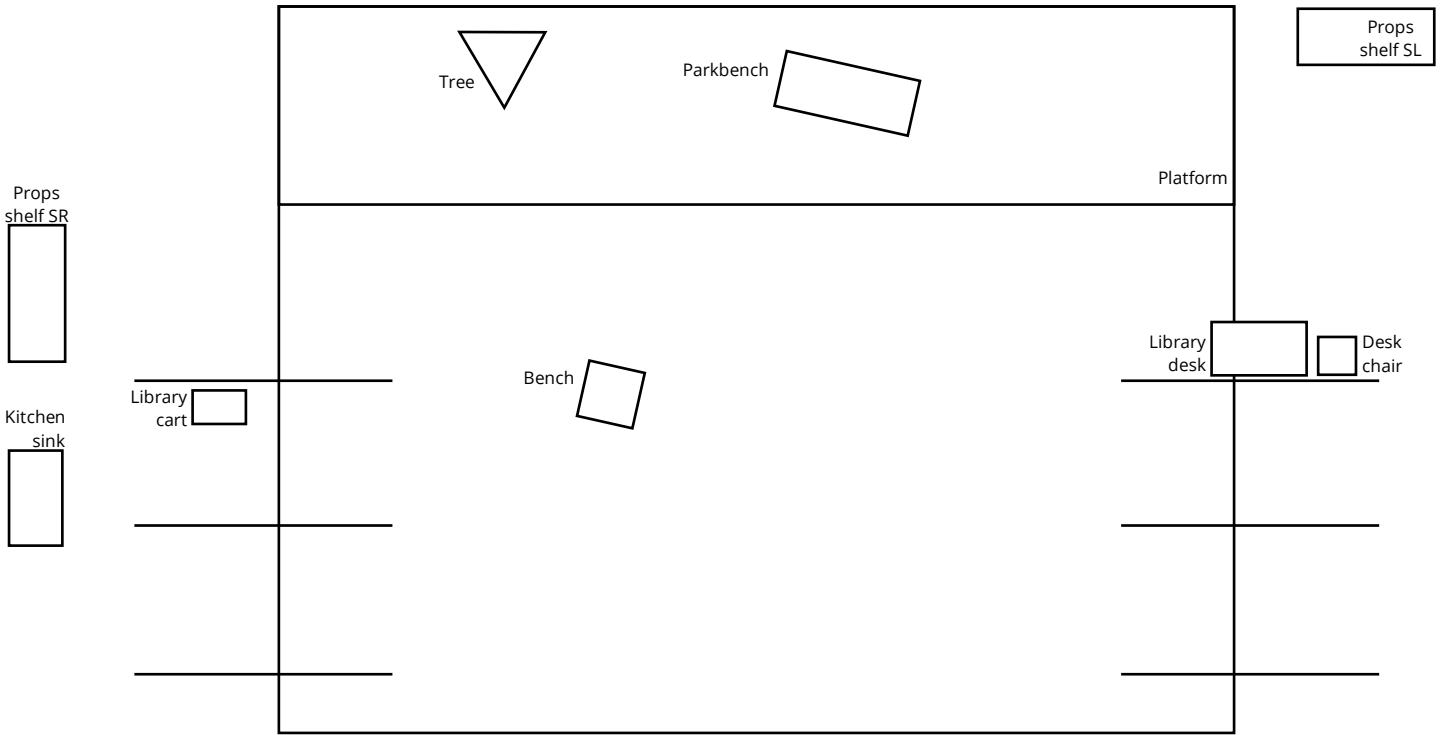

Master-Settingslist

Act 1 Preset

On platform
Prop
Parkbench
Tree w/ branches with blossoms
Blossoms loosely on the platform, focusing around the tree

SR Wing
Prop
Book cart w/ various books on three rows on <i>"book cart"</i> marks with books facing DS
Kitchen sink w/ 2x plates, 1x ovenmitt, 1x milkpot, 1x colander, 1x knife, 1x spoon, 1x fork on draining bit, 1x yellow fairy, 1x red sponge, 1x metal scrub, 1x wrench, 1x newspaper, 1x sludge in container under sink on <i>"kitchen sink"</i> marks with front facing onstage

Master-Settingslist

SR Props shelf
Prop
3x working torches, click through to flash
1x pill bottle with around 10 tictacs
1x bloody dressing
1x wedding ring
1x book "Laws of gravity"
1x book "Yesteryear" with barrette as bookmark on p. 196
1x camera w/ working flash
1x blue and white windowcloth
1x inside out Tesco bag w/ 2x balls and 1x wallet
5+x medical papers and folders
Folded papers
6x books
1x red handbag
1x radio
Doctor's desk items
- 2x trays
- 2x folders
- 1x telephone
- Paperwork with pen
- White Babyhat
- Stethoscope

Under platform
Prop
White table on " <i>white table</i> " marks with mic on US side
Stand lamp next to white table on offstage side w/ seam offstage plugged in
White chair on " <i>white chair</i> " mark, US of table
White chair on " <i>white chair</i> " mark, DS of table
Teacup with saucer and spoon, SL side of table, handle facing SR
Moving box on DS chair
Moving box on table w/ stuff and opening on top
Painting leaning on US ofstage side of white table and US chair, facing onstage
Black and white rug centred between SR pillars w/ antislip
Brown table centred on rug
Brown chair US of brown table
Brown chair onstage of brown table
Tablelamp on brown table in US corner plugged in
Plastic jug w ¼ water
Plastic glass
Cardhouse base Us to DS
Pack of cards