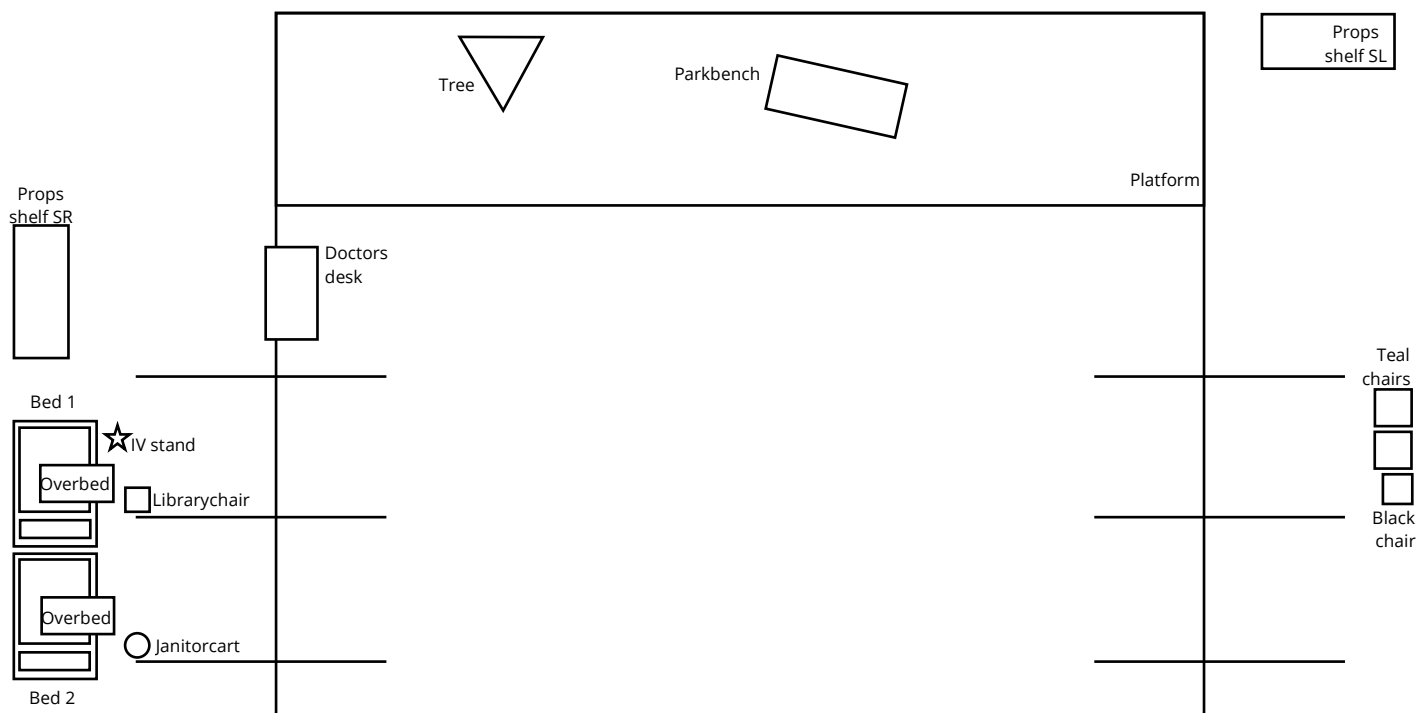

Master-Settingslist

Act 2 Reset

On platform
Prop
Parkbench
Bare tree

SR Wing
Prop
Bed 1 with clipboards w/ medical paperwork and pens and pouch w/ blue gloves, cardboard sickbowl and overbed table on <i>US "hospital beds" marks</i>
Bed 2 with clipboards w/ medical paperwork and pouch w/ blue gloves and overbed table w/ radio on <i>DS "hospital beds" marks</i>
IV stand on "<i>IV stand</i>" marks CS, onstage side of bed
Deskchair on "<i>deskchair</i>" marks CS
Doctor's desk on "<i>doctor's desk</i>" marks US w/