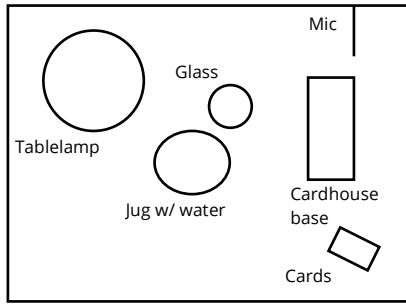

Master-Settingslist

Onstage
Prop
Wooden bench on "bench 1" marks, flipped on short side w/ back US