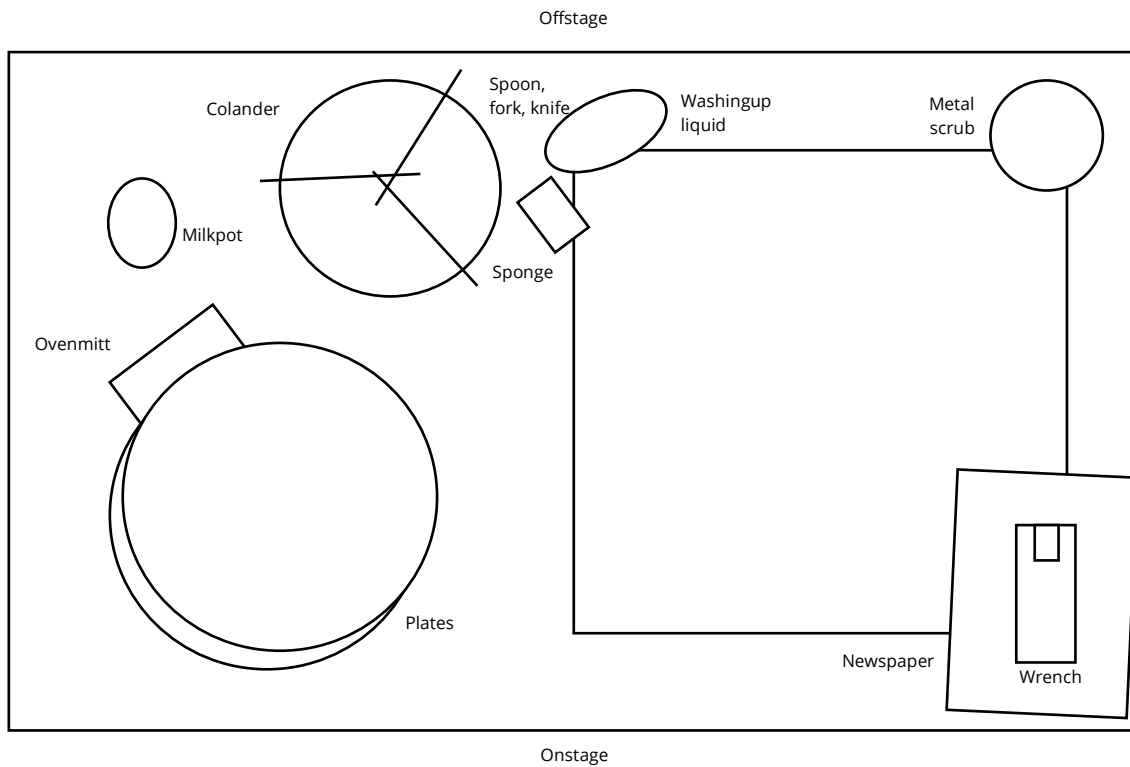

Master-Settingslist

Act 1 Preset

On platform
Prop
Parkbench
Tree w/ branches with blossoms
Blossoms loosely on the platform, focusing around the tree

SR Wing
Prop
Book cart w/ various books on three rows on <i>"book cart"</i> marks with books facing DS
Kitchen sink w/ 2x plates, 1x ovenmitt, 1x milkpot, 1x colander, 1x knife, 1x spoon, 1x fork on draining bit, 1x yellow fairy, 1x red sponge, 1x metal scrub, 1x wrench, 1x newspaper, 1x sludge in container under sink on <i>"kitchen sink"</i> marks with front facing onstage

Master-Settingslist

SR Props shelf
Prop
3x working torches, click through to flash
1x pill bottle with around 10 tictacs
1x bloody dressing
1x wedding ring
1x book "Laws of gravity"
1x book "Yesteryear" with barrette as bookmark on p. 196
1x camera w/ working flash
1x blue and white windowcloth
1x inside out Tesco bag w/ 2x balls and 1x wallet
5+x medical papers and folders
Folded papers
6x books
1x red handbag
1x radio
Doctor's desk items
- 2x trays
- 2x folders
- 1x telephone
- Paperwork with pen
- White Babyhat
- Stethoscope

Under platform
Prop
White table on " <i>white table</i> " marks with mic on US side
Stand lamp next to white table on offstage side w/ seam offstage plugged in
White chair on " <i>white chair</i> " mark, US of table
White chair on " <i>white chair</i> " mark, DS of table
Teacup with saucer and spoon, SL side of table, handle facing SR
Moving box on DS chair
Moving box on table w/ stuff and opening on top
Painting leaning on US ofstage side of white table and US chair, facing onstage
Black and white rug centred between SR pillars w/ antislip
Brown table centred on rug
Brown chair US of brown table
Brown chair onstage of brown table
Tablelamp on brown table in US corner plugged in
Plastic jug w ¼ water
Plastic glass
Cardhouse base Us to DS
Pack of cards