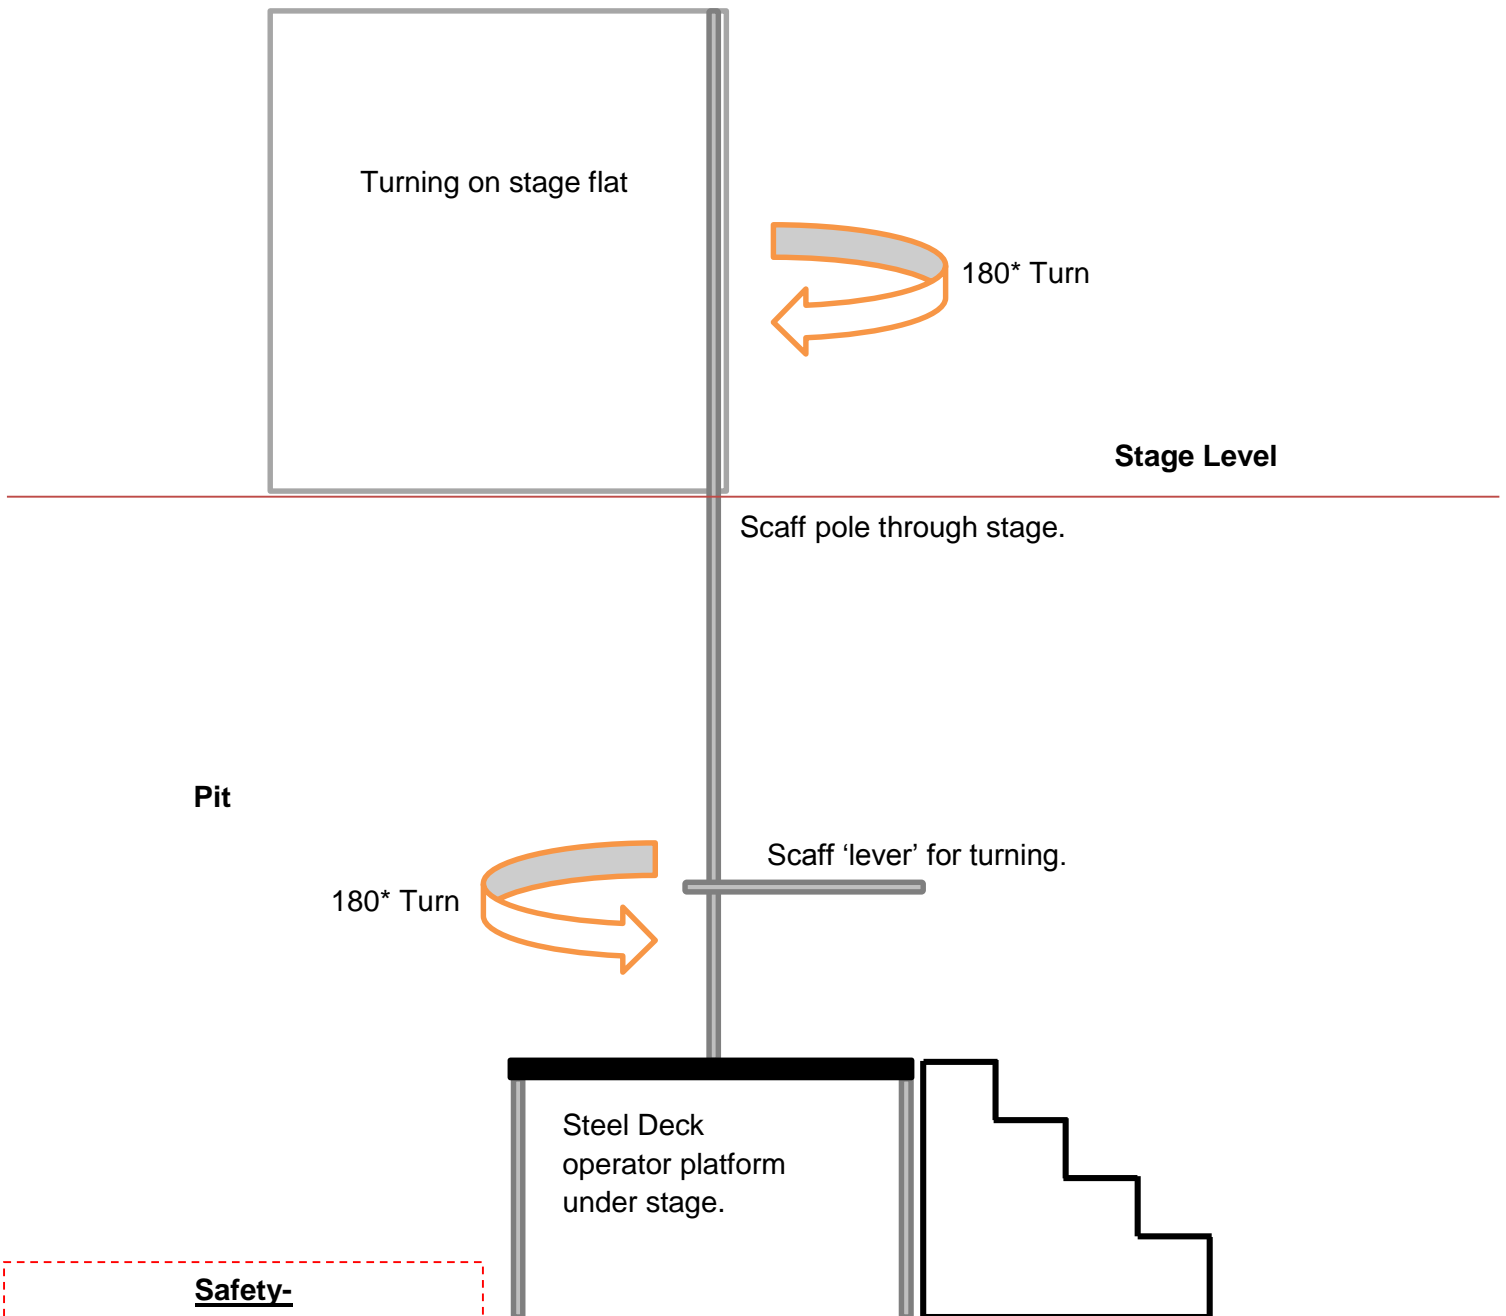

Miseryguts Flag Pole Flat

“A double sided flat on stage that ‘magically’ turns with what appears as no assistance. We call it the flag pole flat.”

Safety-

There is a camera focused on the flat on stage. The operator in the pit has a clear view of a monitor with the live camera feed.

The operator is always on cans during the flat turns.