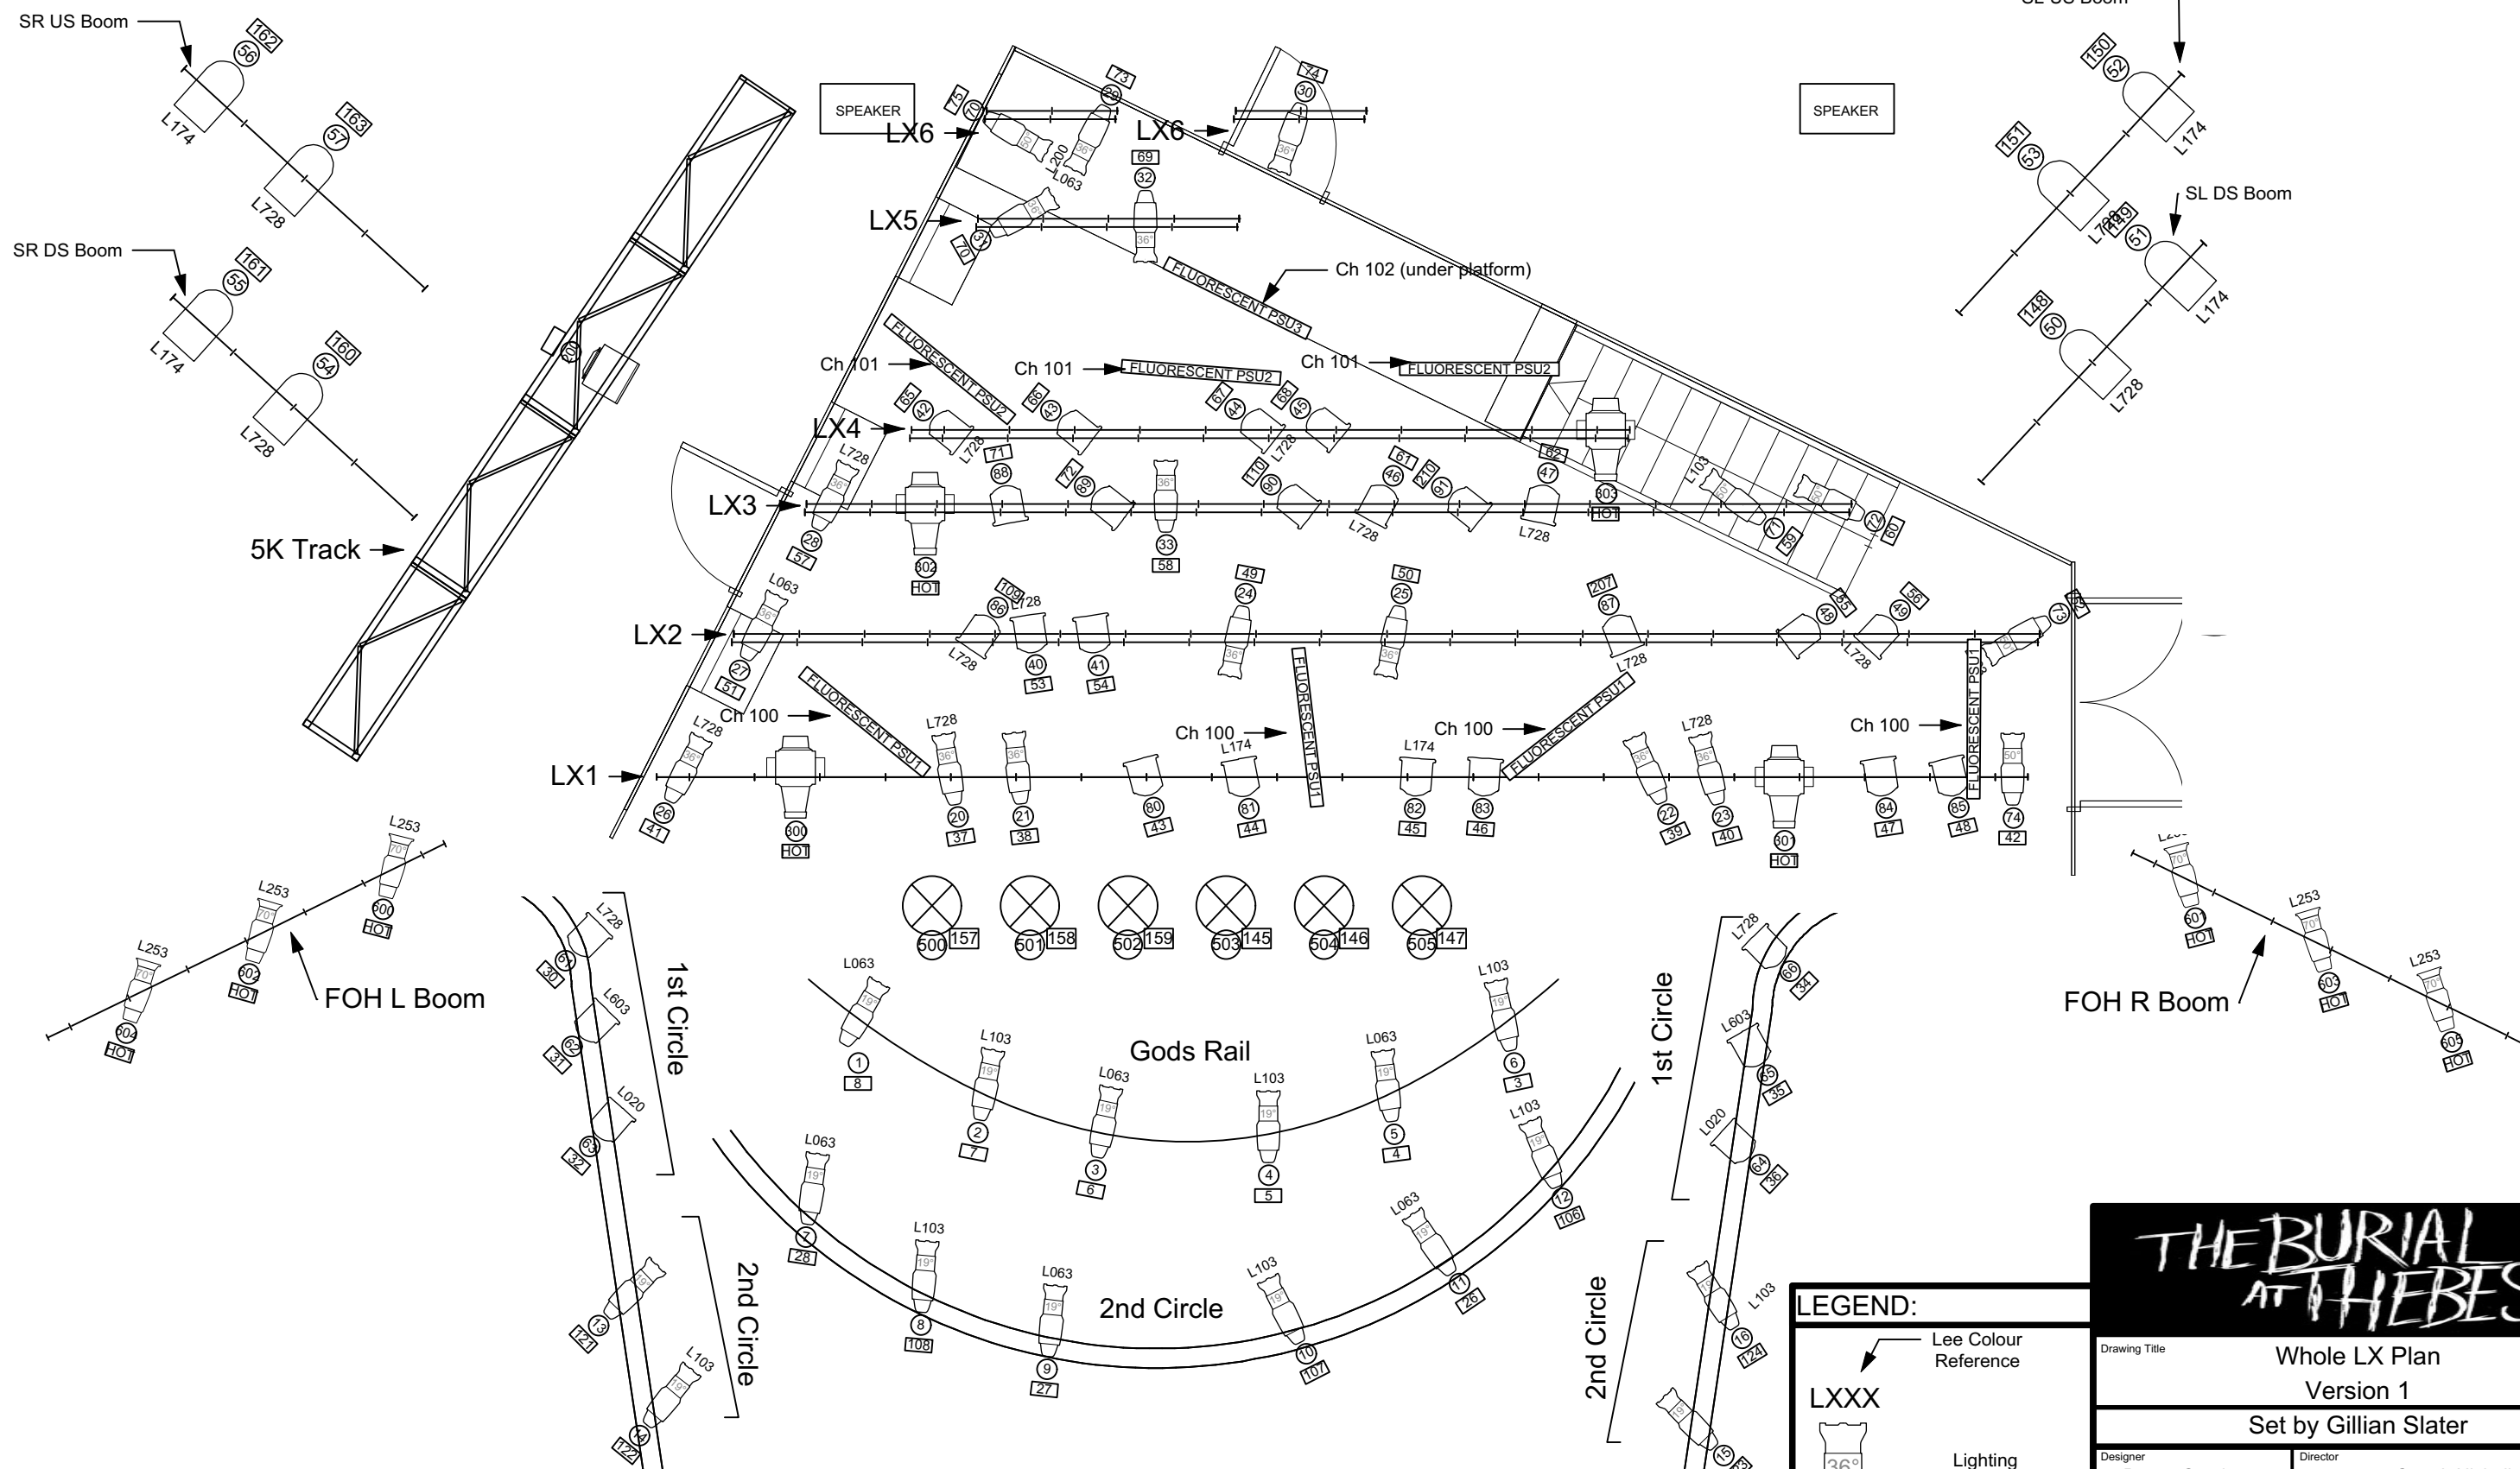

LX7 →

SHOW COLOURS:

L020	L103	L200	L603
L063	L174	L253	L728

KEY TO SYMBOLS:

Source4 Lustr+ 70 Degree	Source4 19 Degree	ParCan64 CP62	Set Practicals - Desk Lamp
Source4 50 Degree	Source4 Fresnel	ADB 5K Fresnel	Varilite 1000TSD Moving Head
Source4 36 Degree		Dimmable LED Fluorescent	FLUORESCENT
		PSUx Fluorescent Tube PSU	

LEGEND:

- Lee Colour Reference
- LXXX
- Lighting Instrument
- Channel Number
- Circuit Number/Reference
- Y

THE BURIAL AT THEBES

Drawing Title		Whole LX Plan	
		Version 1	
		Set by Gillian Slater	
Designer	Benny Goodman	Director	Gareth Nicholls
Drawn By	Gary Ashbridge	Scale	1:50@A3
Venue	Athenaeum Theatre	Drawing No.	Sheet No. 7
Date	11/10/2016		of
CAD File Name	BAT LXPlan Version 1		7