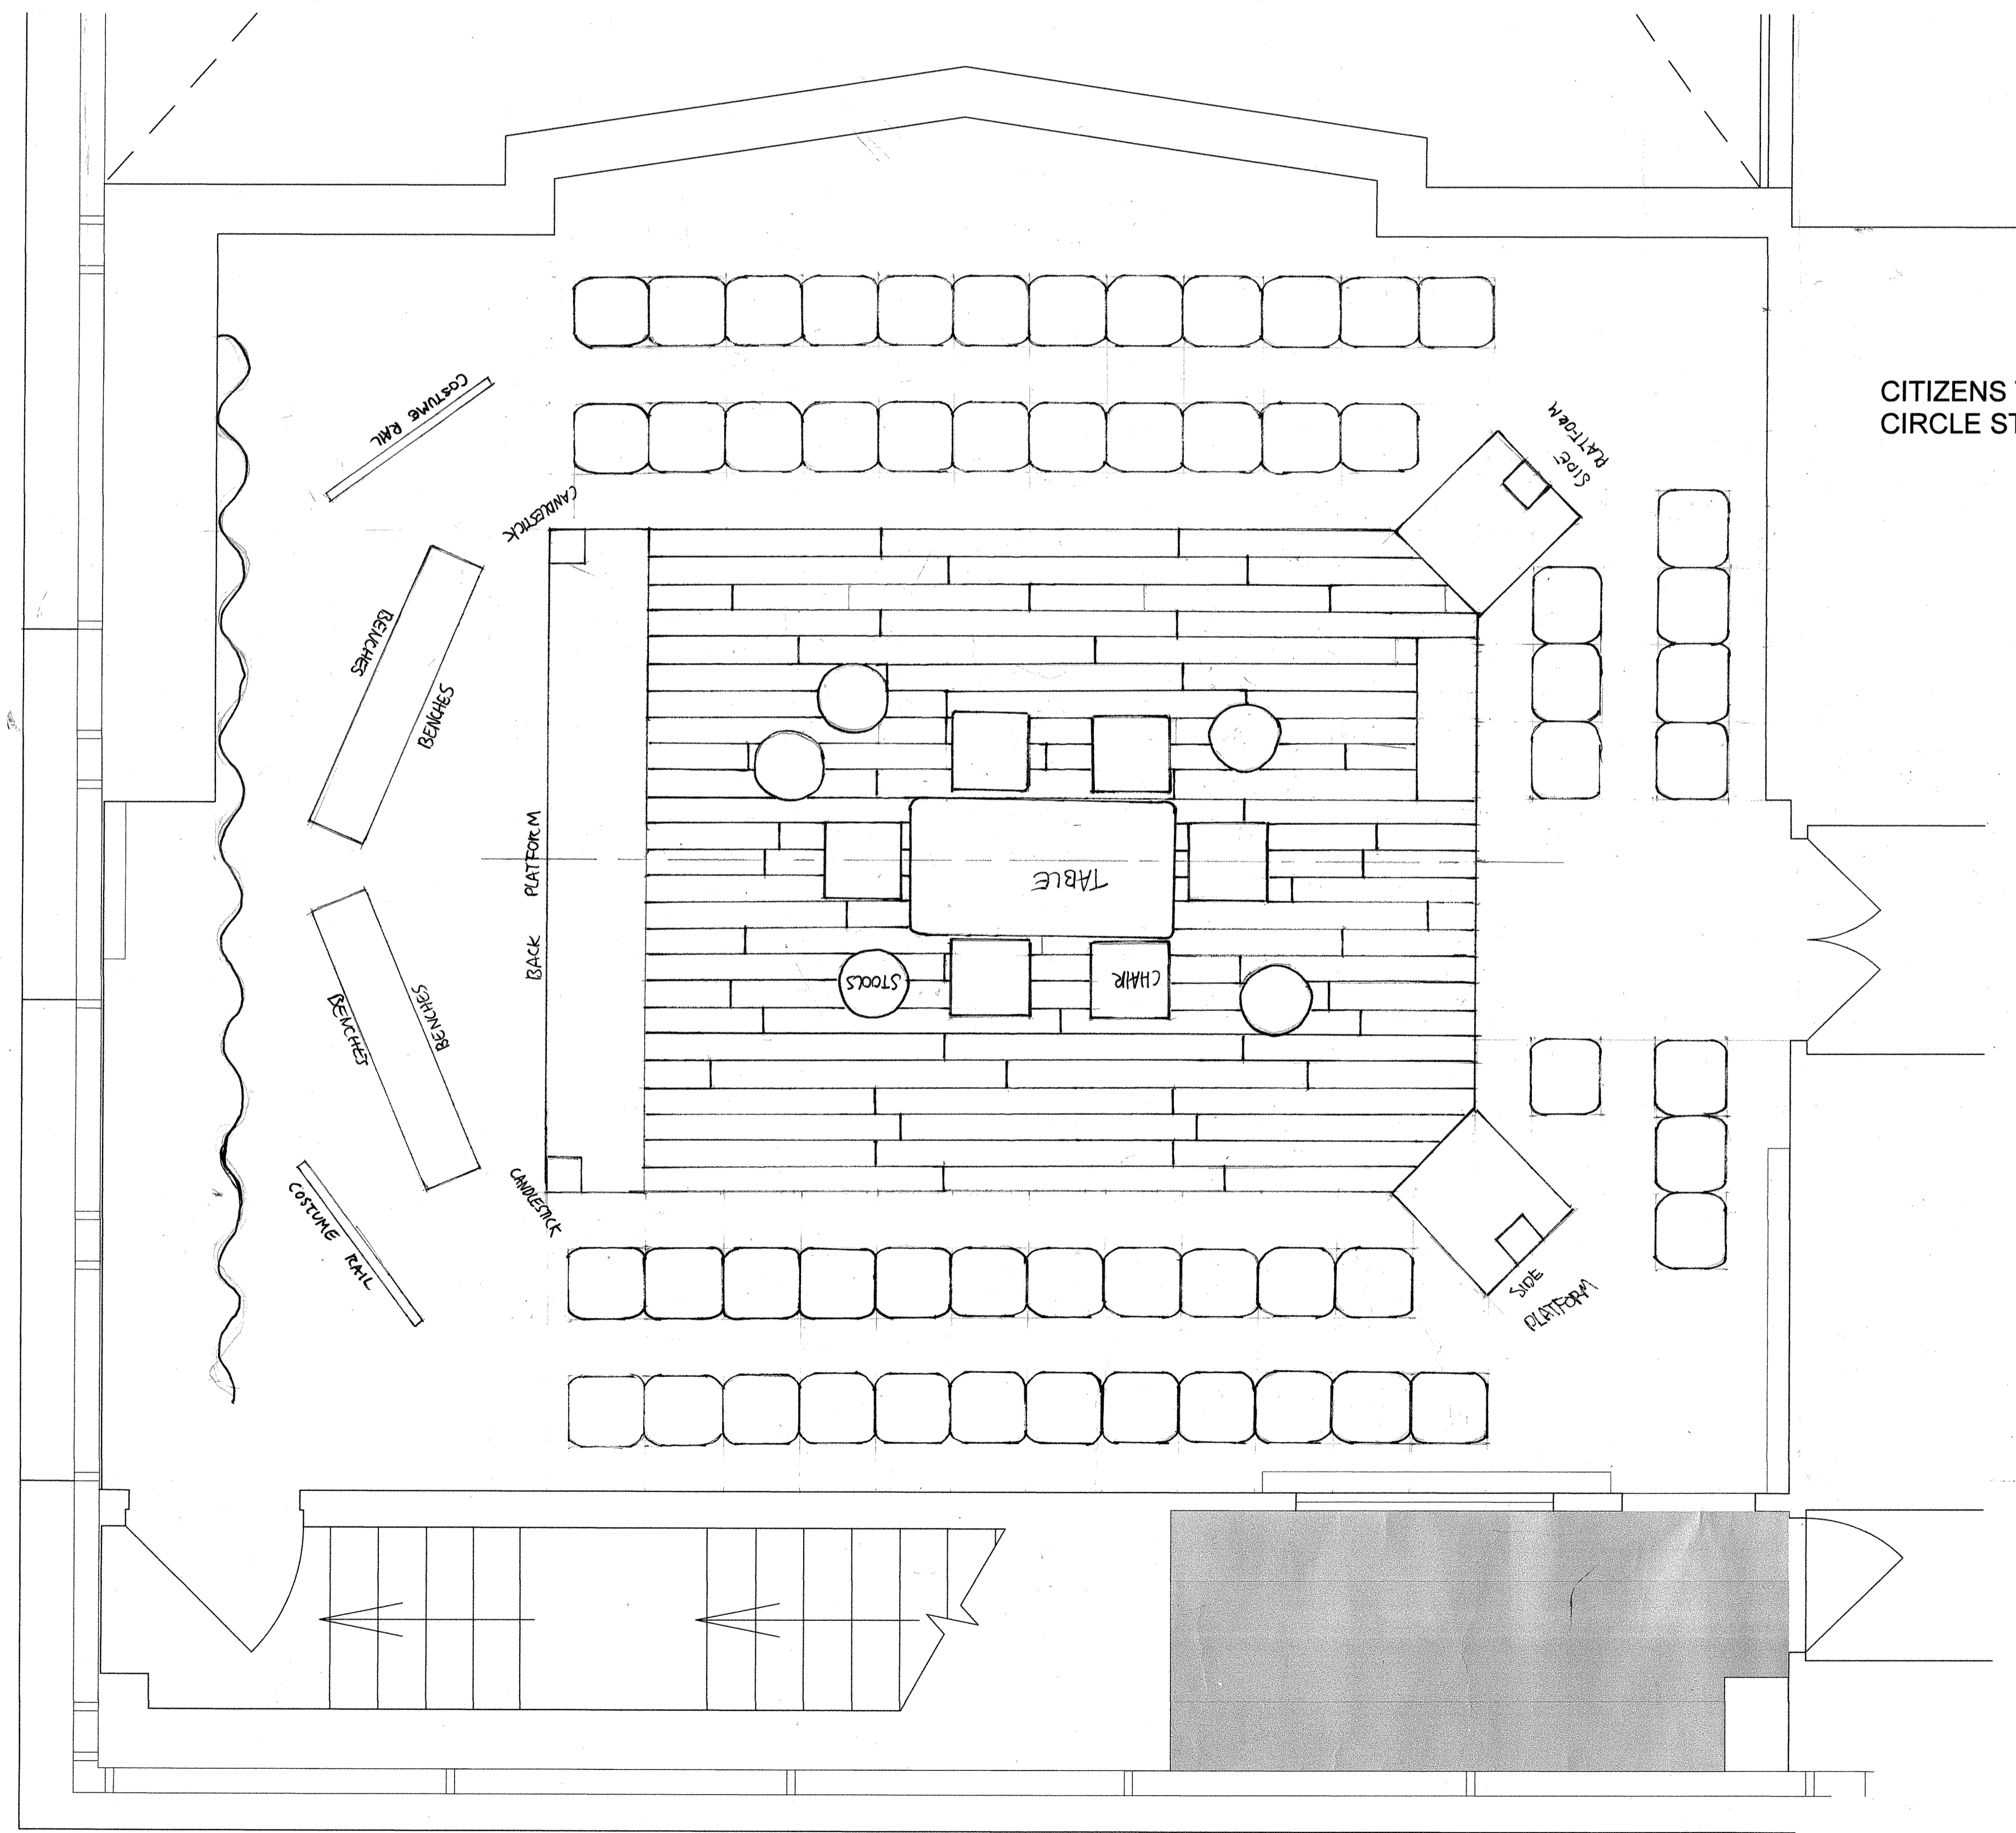

# CITIZENS THEATRE - CIRCLE STUDIO VENUE PLAN

CITIZENS THEATRE  
CIRCLE STUDIO - BLANK PLAN

57 seats