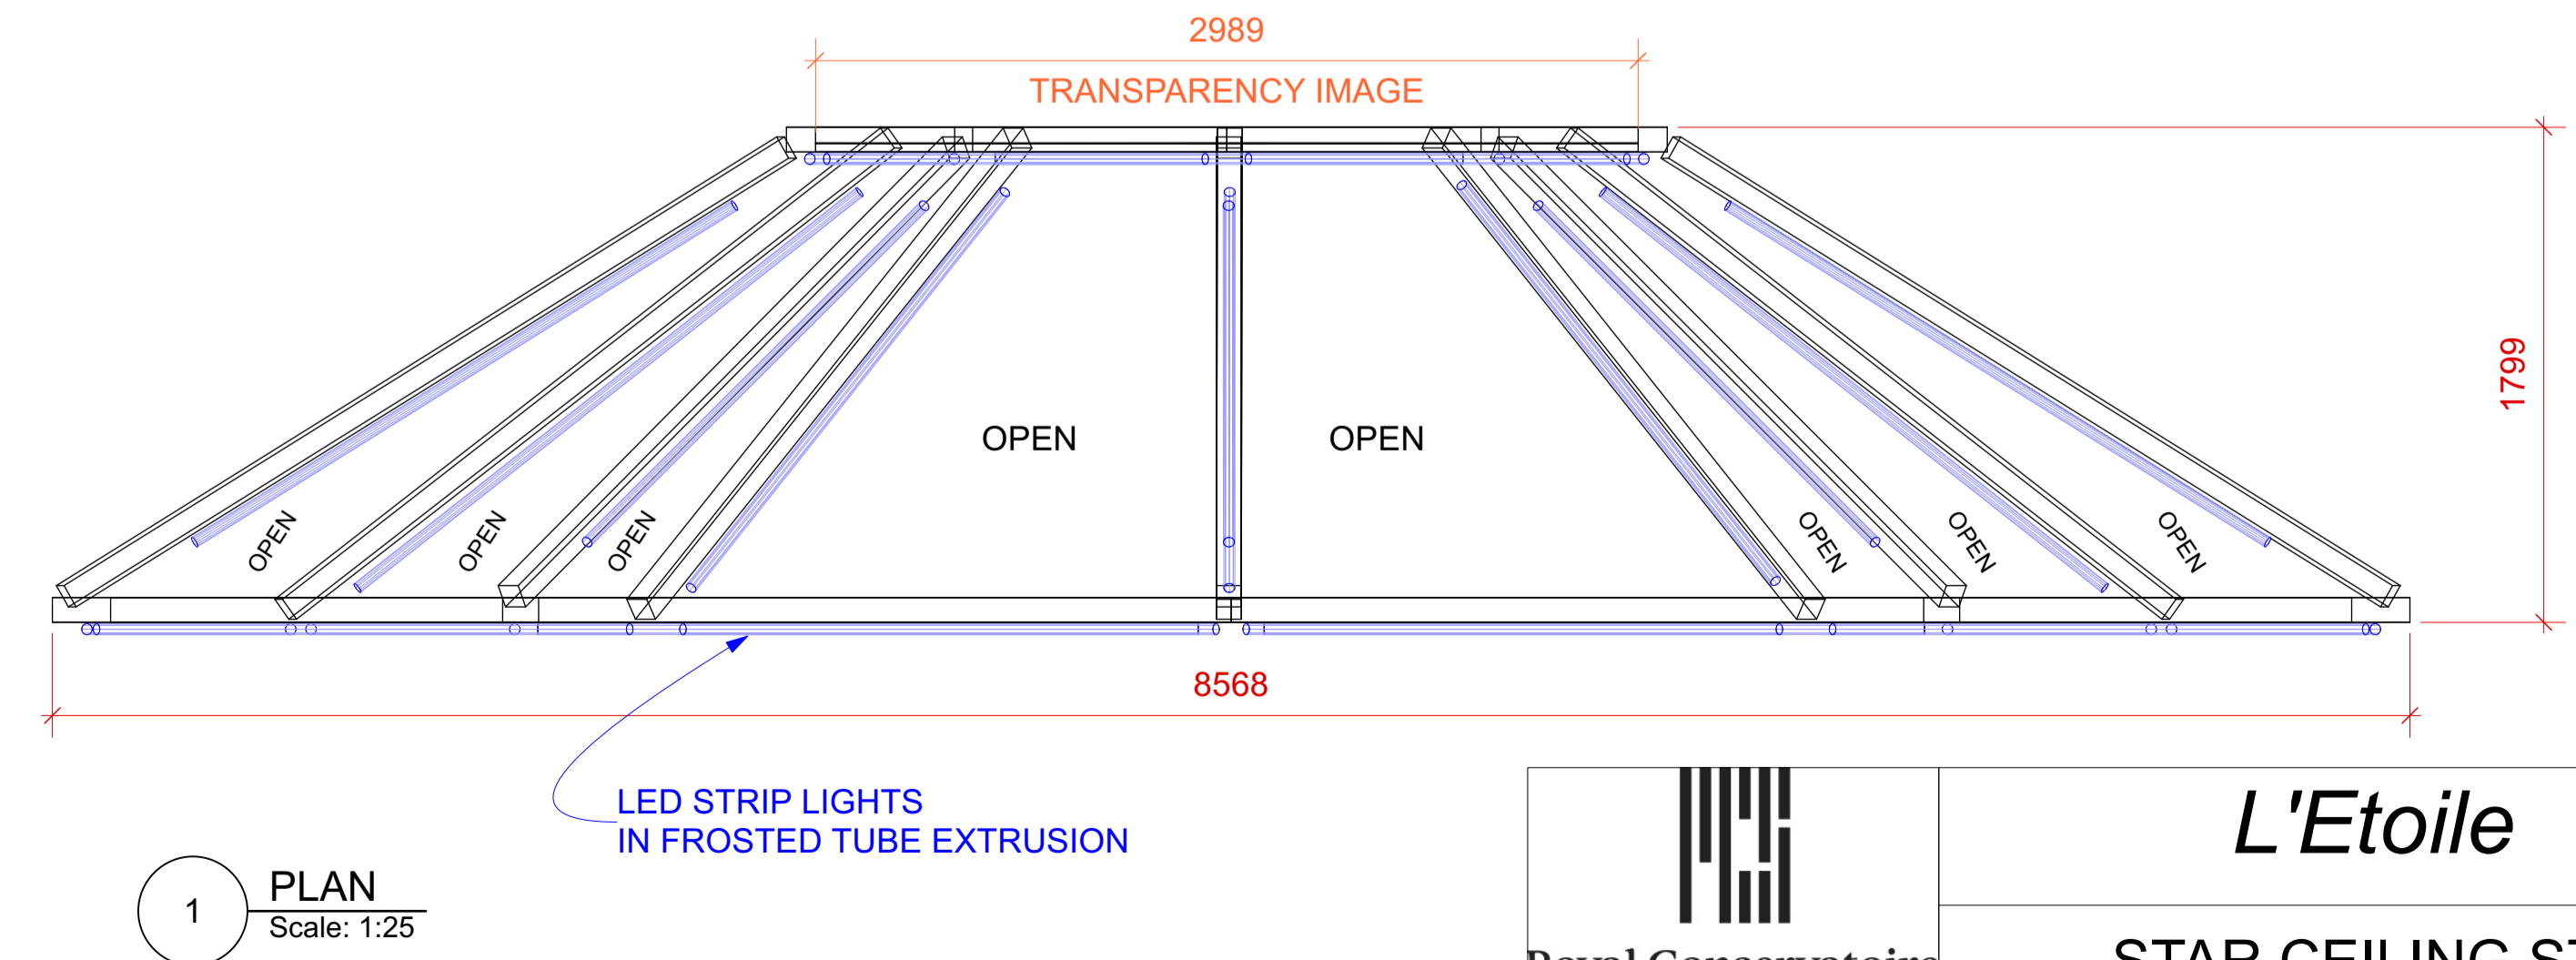

NOTES:
TO BE SUSPENDED FROM FLY BARS
PICK UP POINTS TBC
TO BE PAINTED SEMI-GLOSS YELLOW

PROVISIONAL DRAWING
FOR COSTING ONLY

L'Etoile
STAR CEILING STRUCTURE

Director	P.J. Harris
Stage Manager	Stage Manager
TSM	TSM
Drawn By	Anna Yates

Designer	Anna Yates
LX Design	Emma Jones
Date	Scale
	1:25@A0

Drawing Number	1
----------------	---