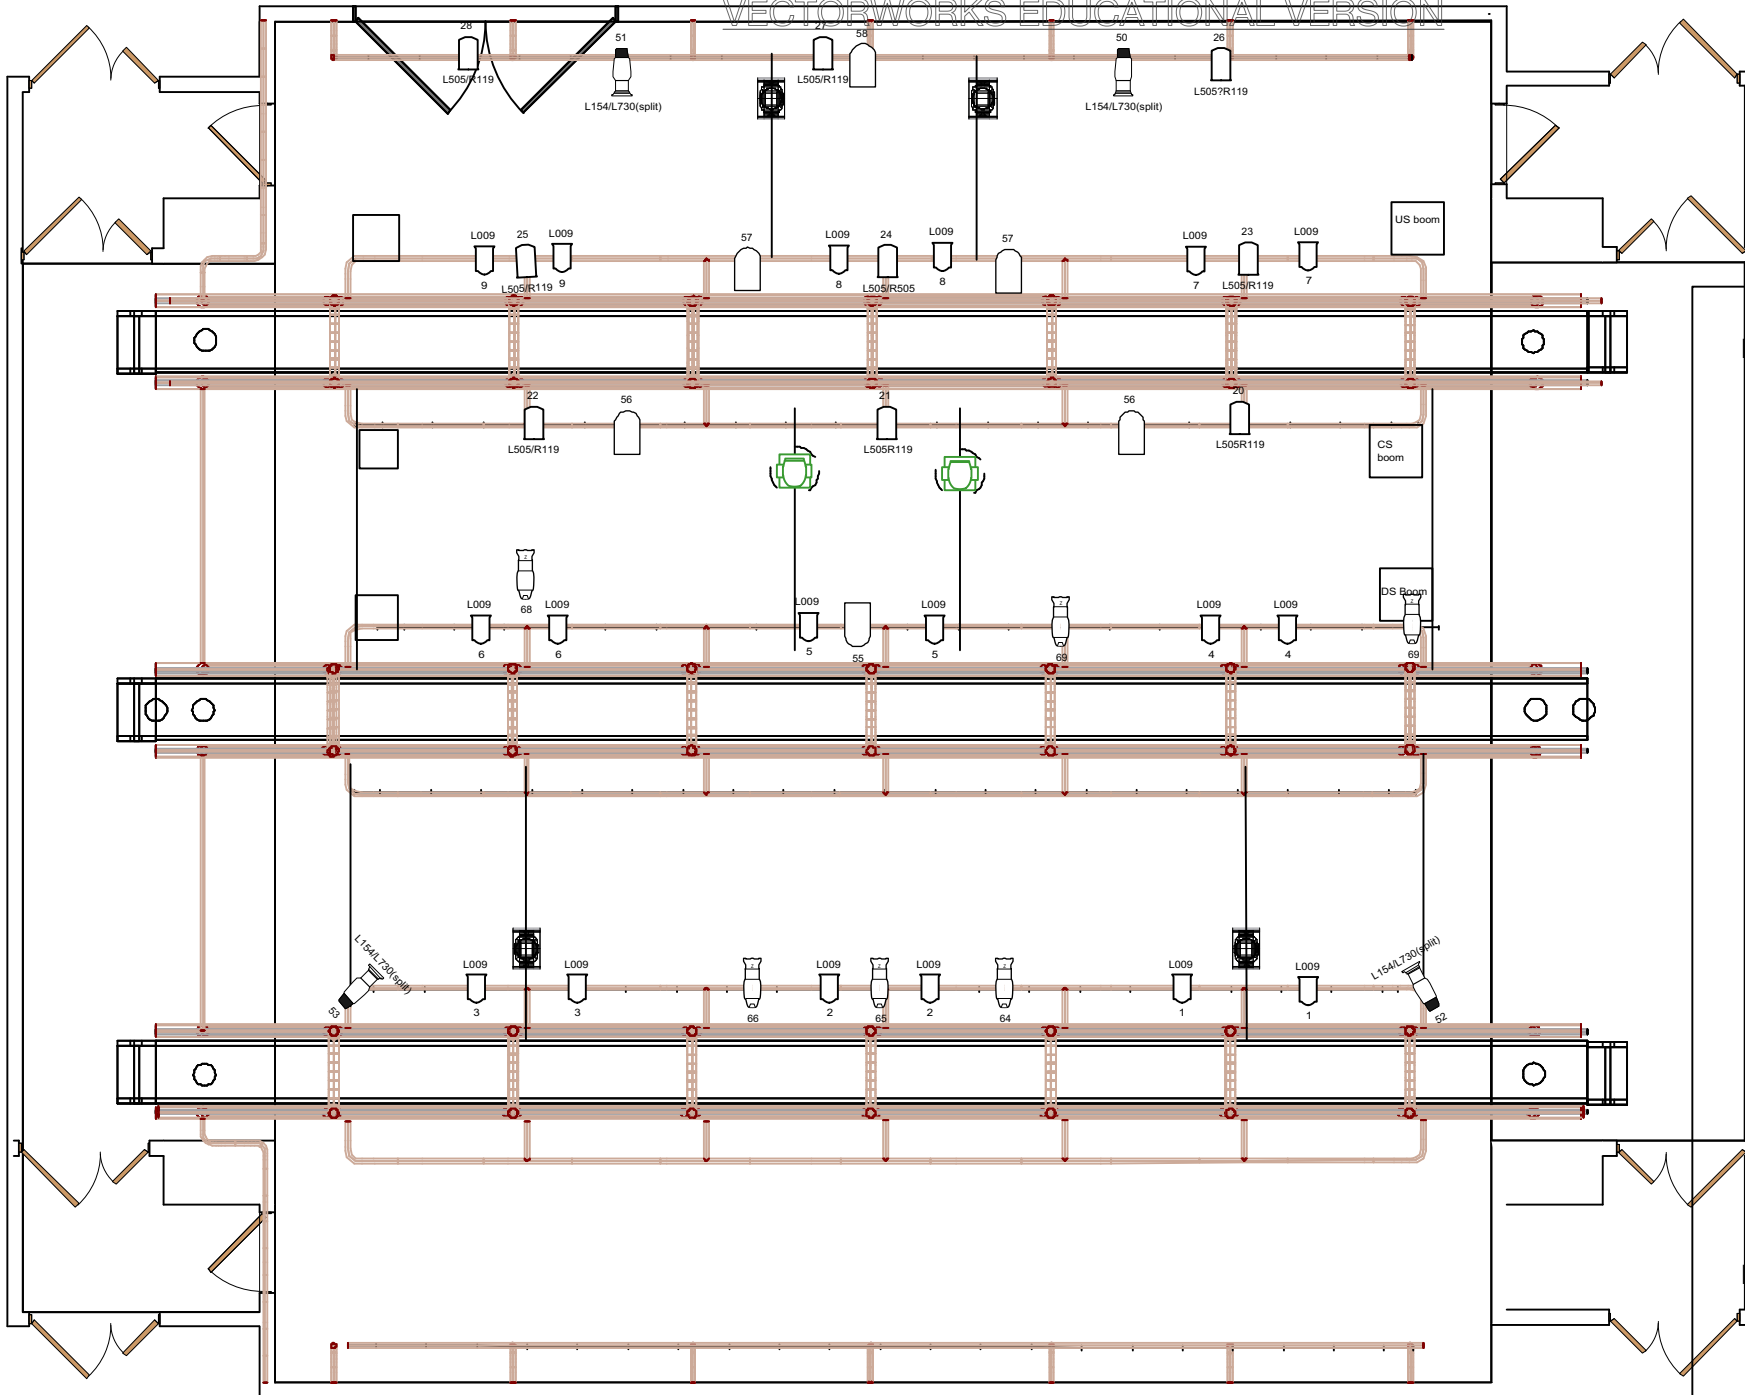

Seating:

Steel Deck 8x4:
Steel Deck 4x4:

Performers:

Light

-  Strand Coda 500 Center Cell
-  Strand Coda 500 Left Cell
-  Strand Coda 500 Right Cell
-  ETC Source-4 Jr 25°-50° Zoom
-  Altman PAR 64 MFL
-  Light Instr Elation Design LED Par Zoom
-  ETC Source4 70deg 750W
-  ETC Source4 Jr Zoom
-  Selecon Acclaim Fresnel
-  Selecon Acclaim Plano Convex
- Moving Light

 Rush MH 1 Profile

Typical

1 [Drawing Title]
Scale: 1:75

Color