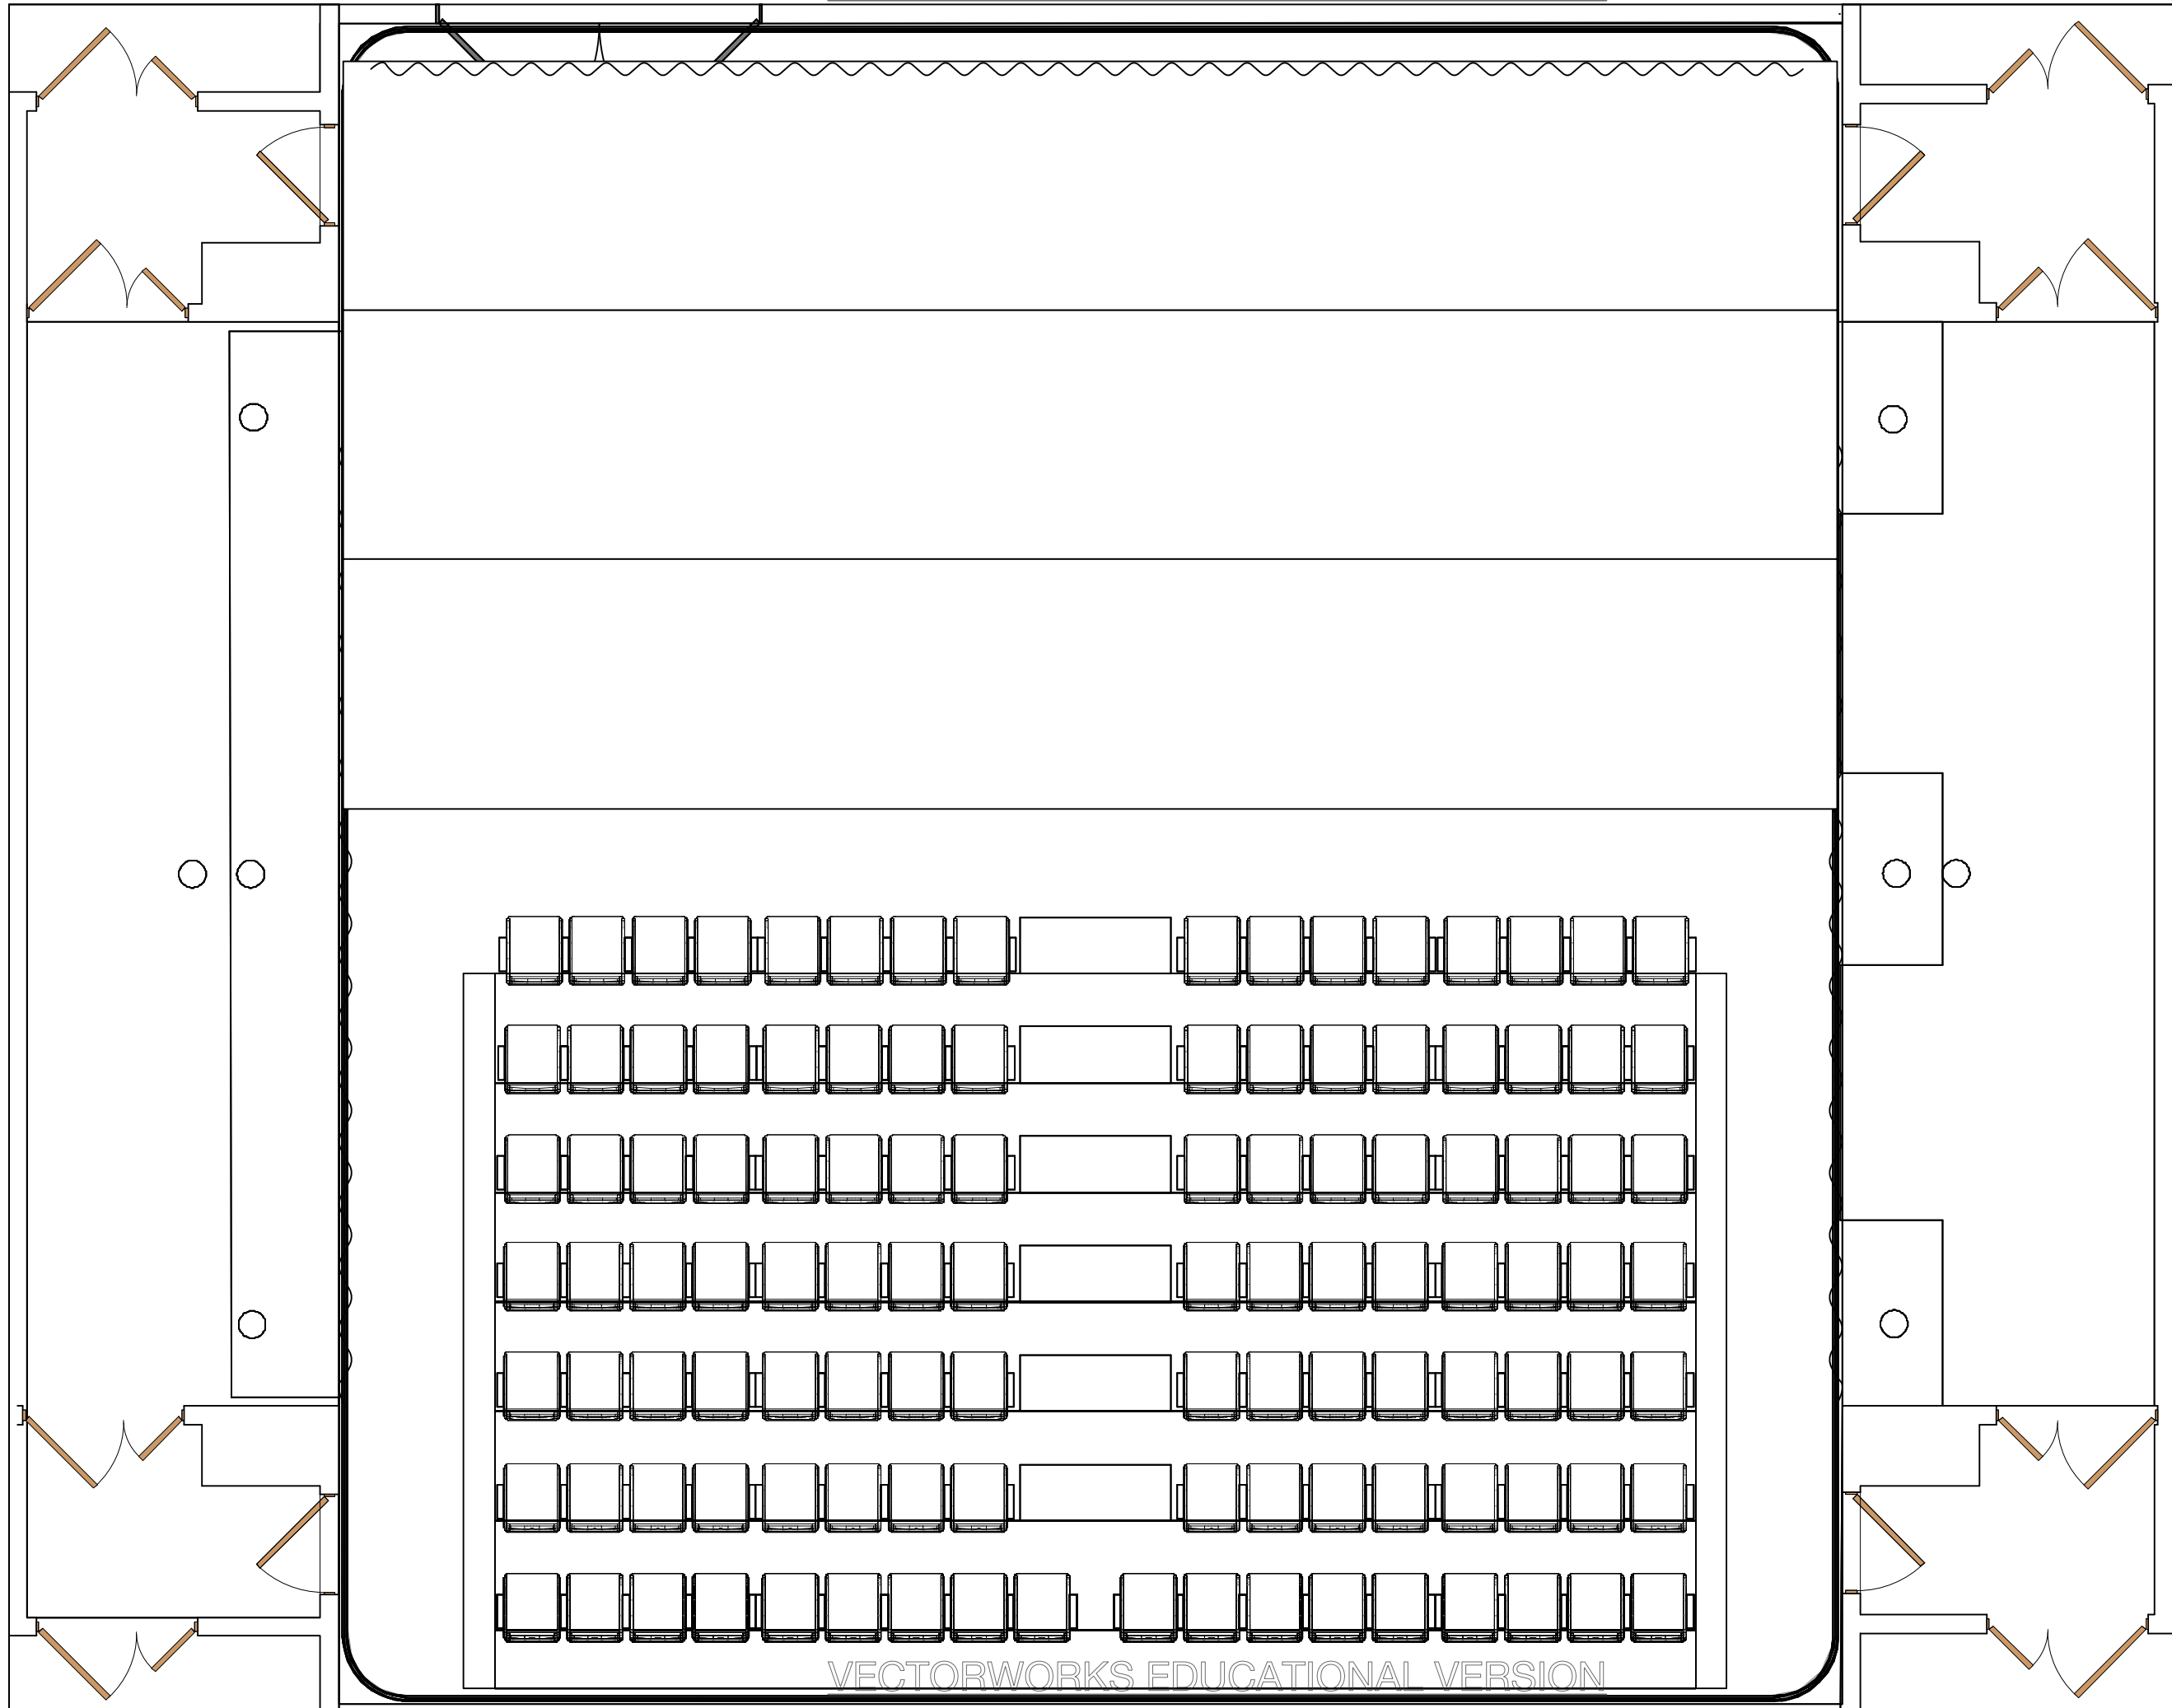

CPP 3 Group A

Seating: 60

Steel Deck 8x4: 9
Steel Deck 4x4: 0

Performers:

CPP 3 Group B

Seating: 114

Steel Deck 8x4:
Steel Deck 4x4:

Performers:

Seating: 82

Steel Deck 8x4: 6
Steel Deck 4x4: 1

Performers: