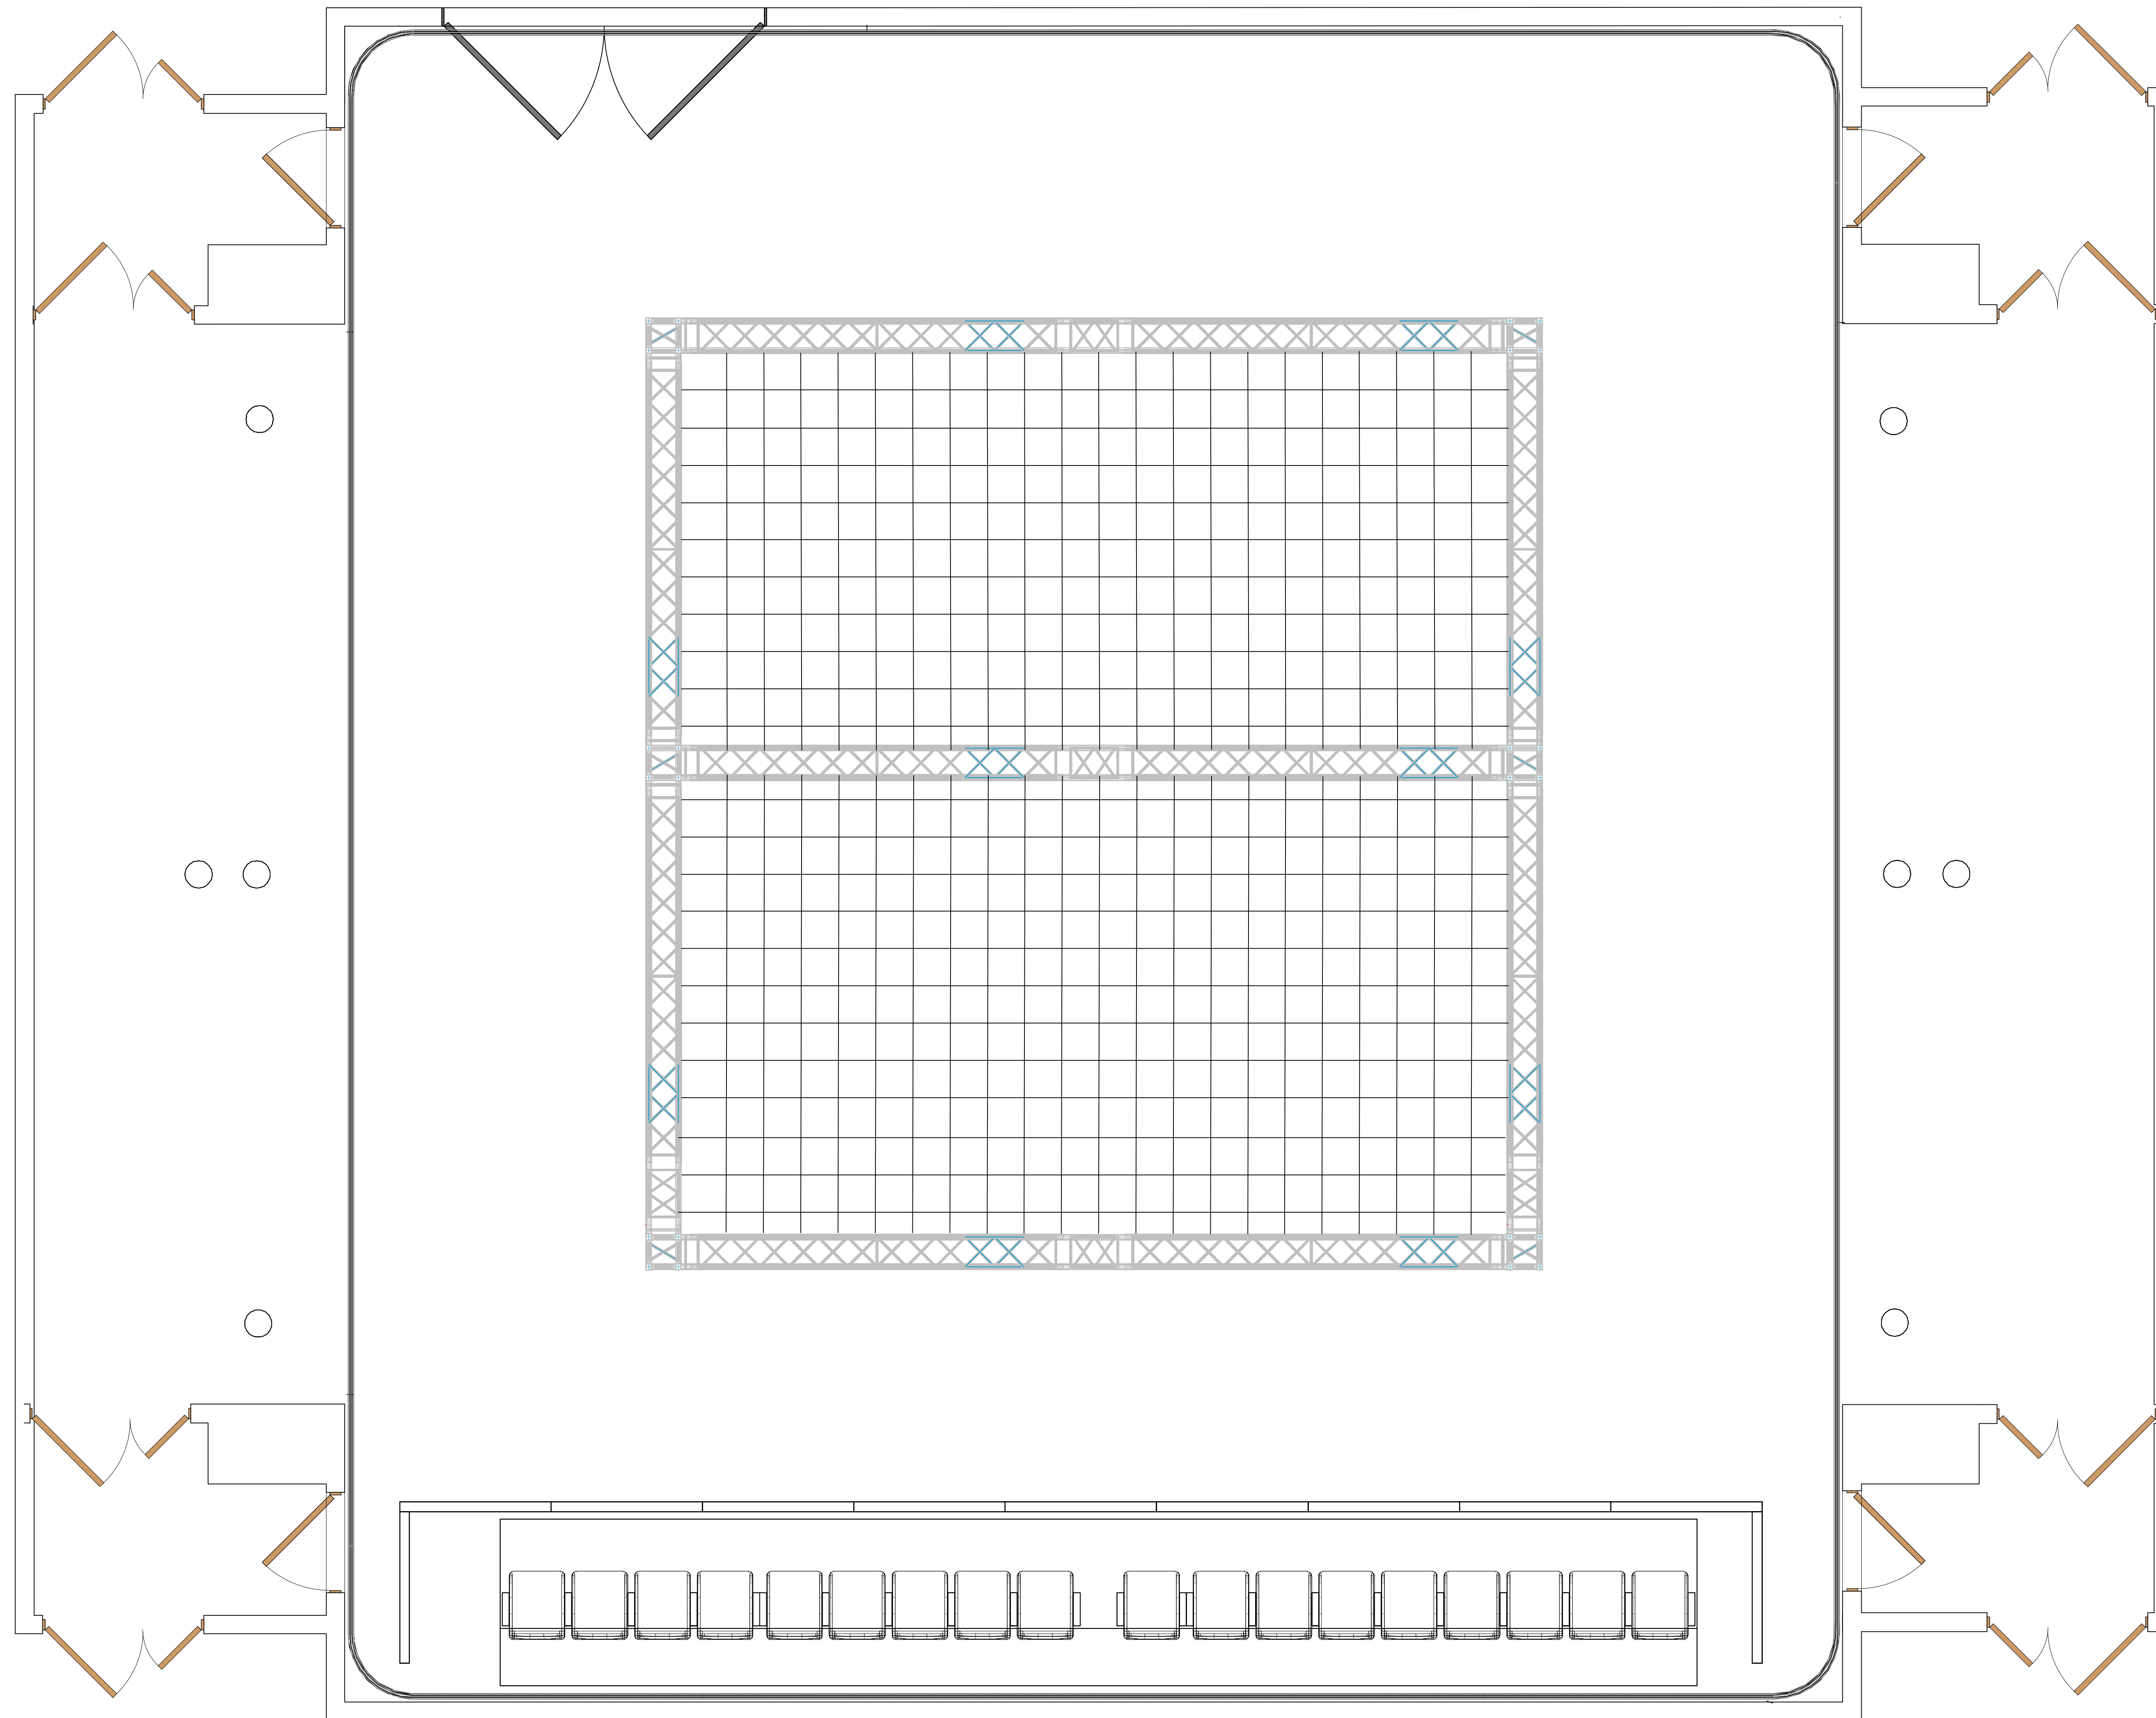

Get In Side Door Dimensions:

Diagonal Max - 2880

Width - 1670

Height - 2380

Director	Designer	Drawing Number
Stage Manager	LX Design	
TSM	Date	0
Drawn By	Scale	