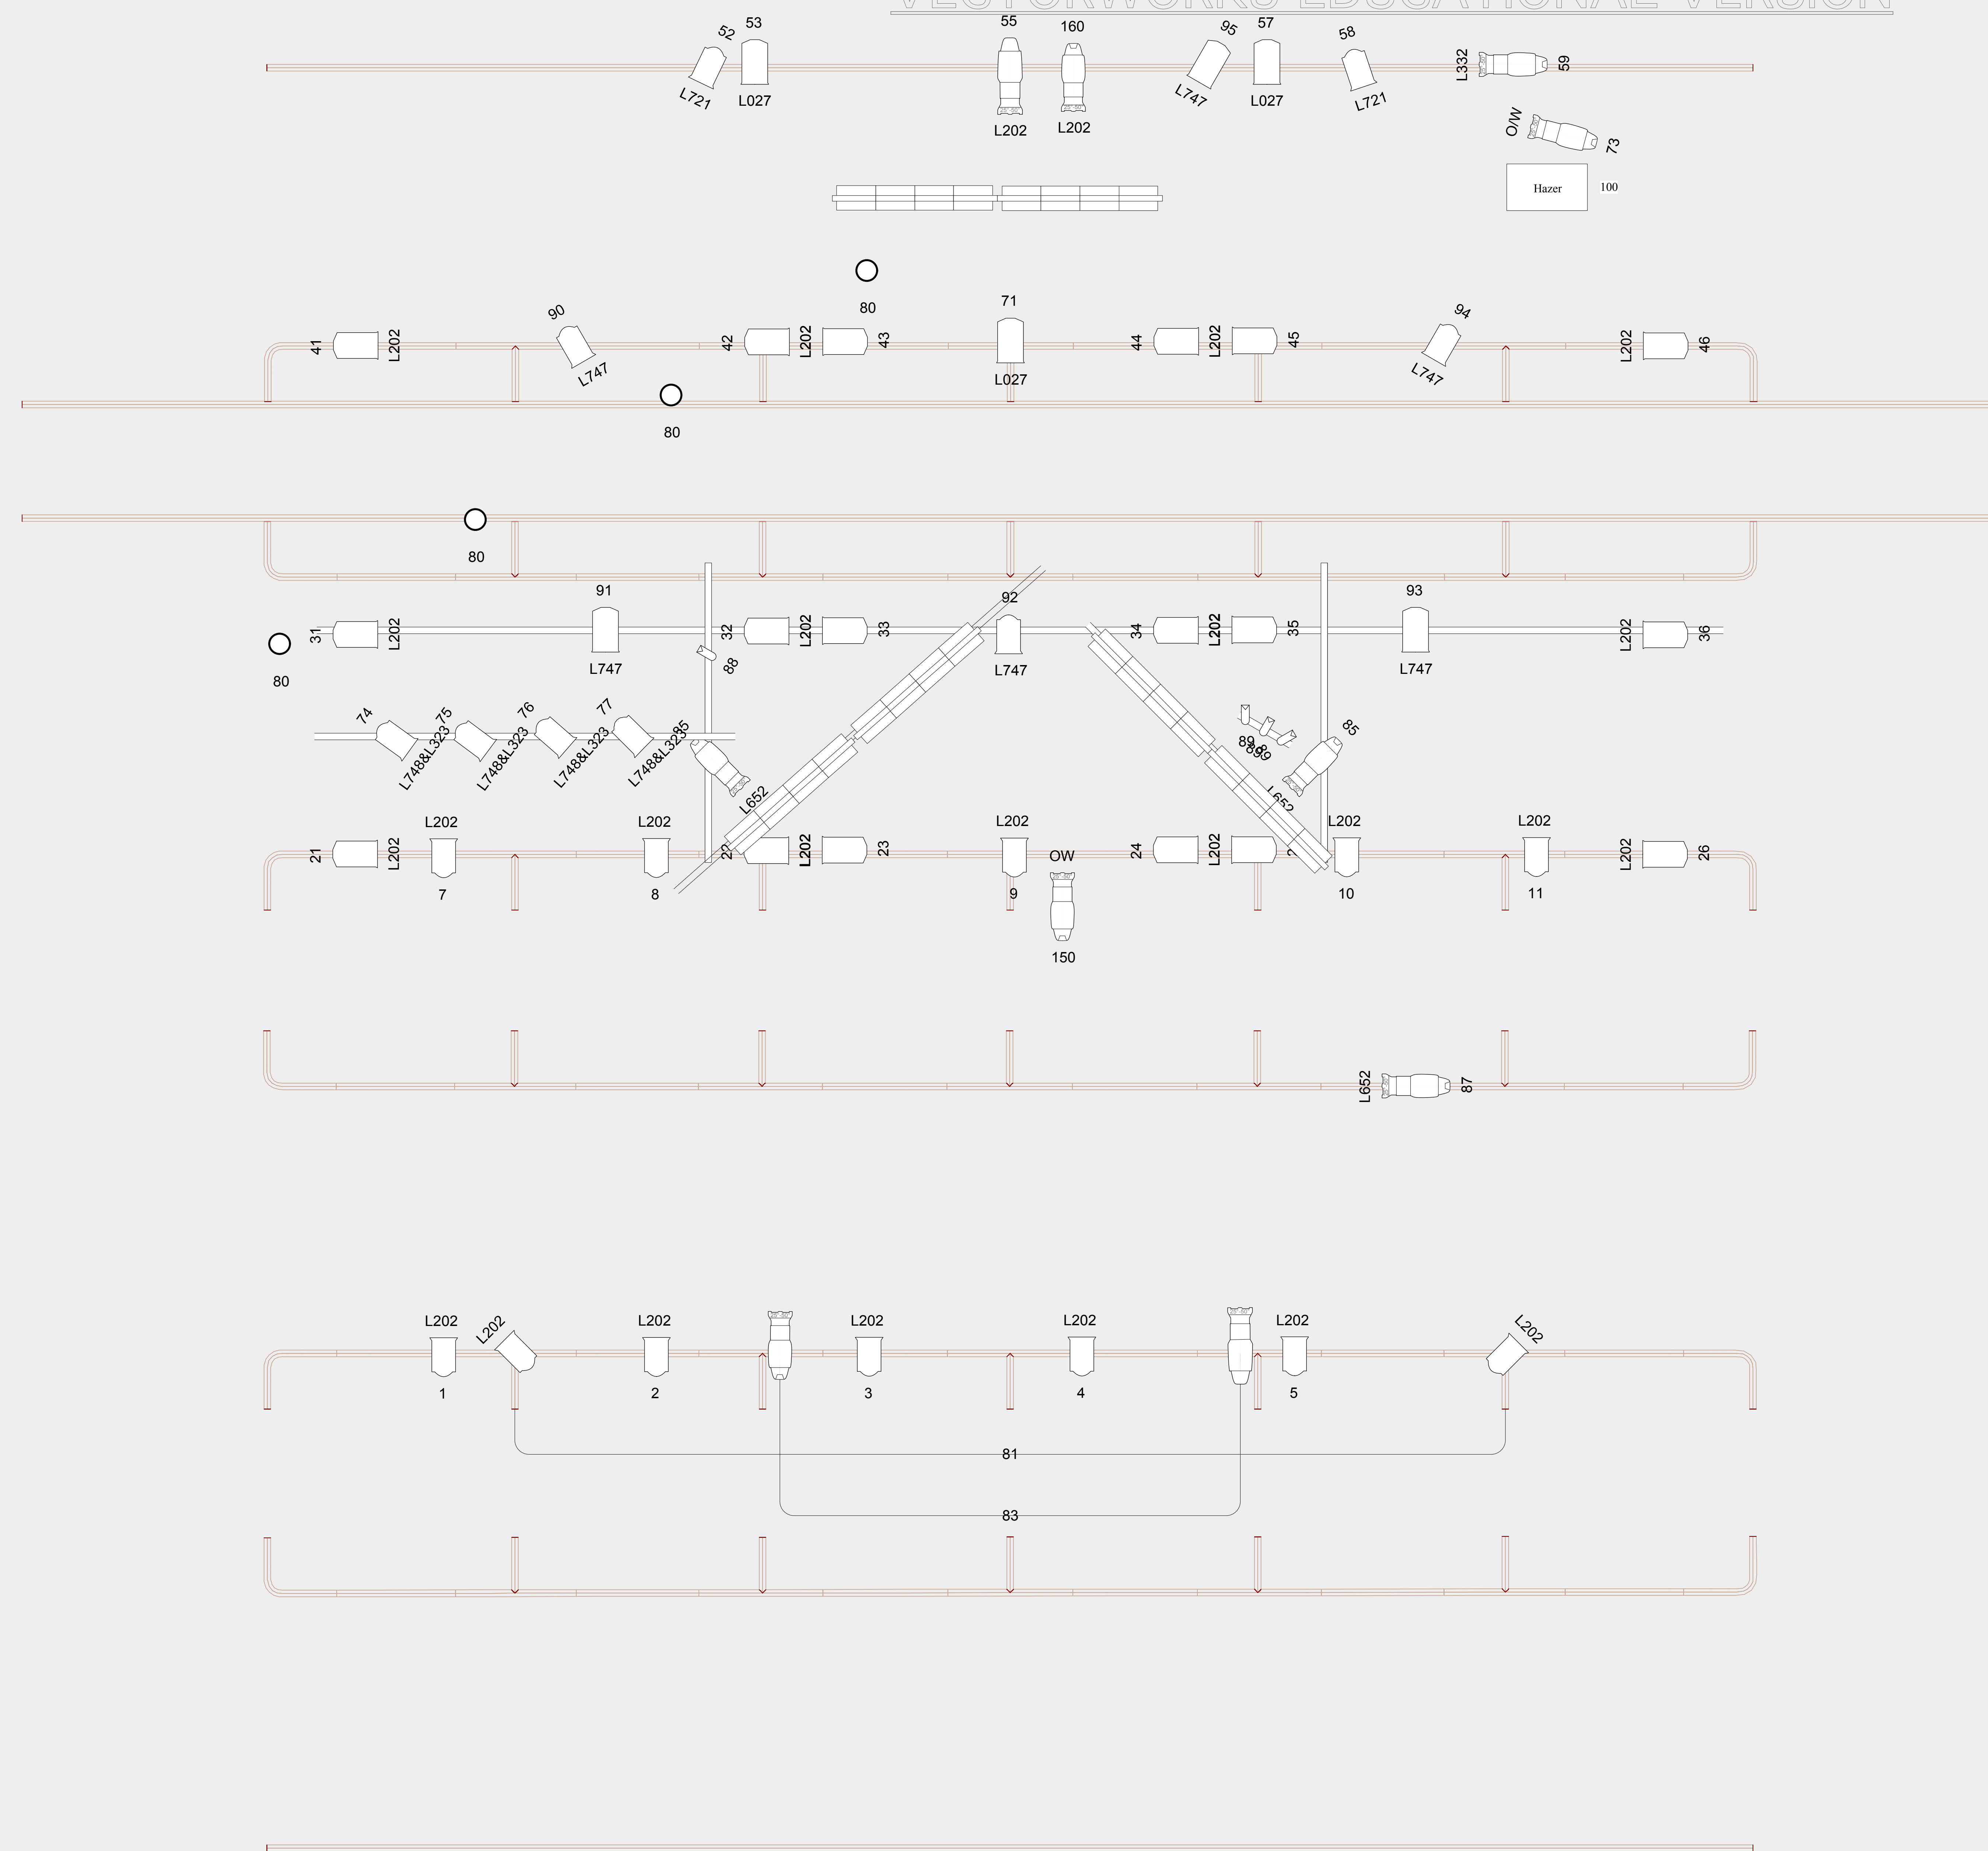

Key

Symbol	Rig	Stock	Instrument Name
	8	16	ETC Source 4 Jr Zoom
	22	23	Selecon Fresnel
	24	26	Selecon PC
	6	8	Coda 4 Cell
	8	X	Par 16 Birdie
	4	4	G Incandescent
	3	3	ETC Source 4 25/50

Label Legend

	Dimmer Channel
	Colour

Gobos

1x R77980 2x Stock leaf breakup
------------------------------------

Notes

Channels 80,88 and 89 are for the Gallery scene and are all flown in.

The Country-Wife

Venue	The Chandler Studio	Director	James Robert Carson
Scale	1:20	Designer	Nathalie Page
Date	28/10/2014	LX Designer	Robbie Butler
Version	Version 8	PLX	Kieran Fitzpatrick