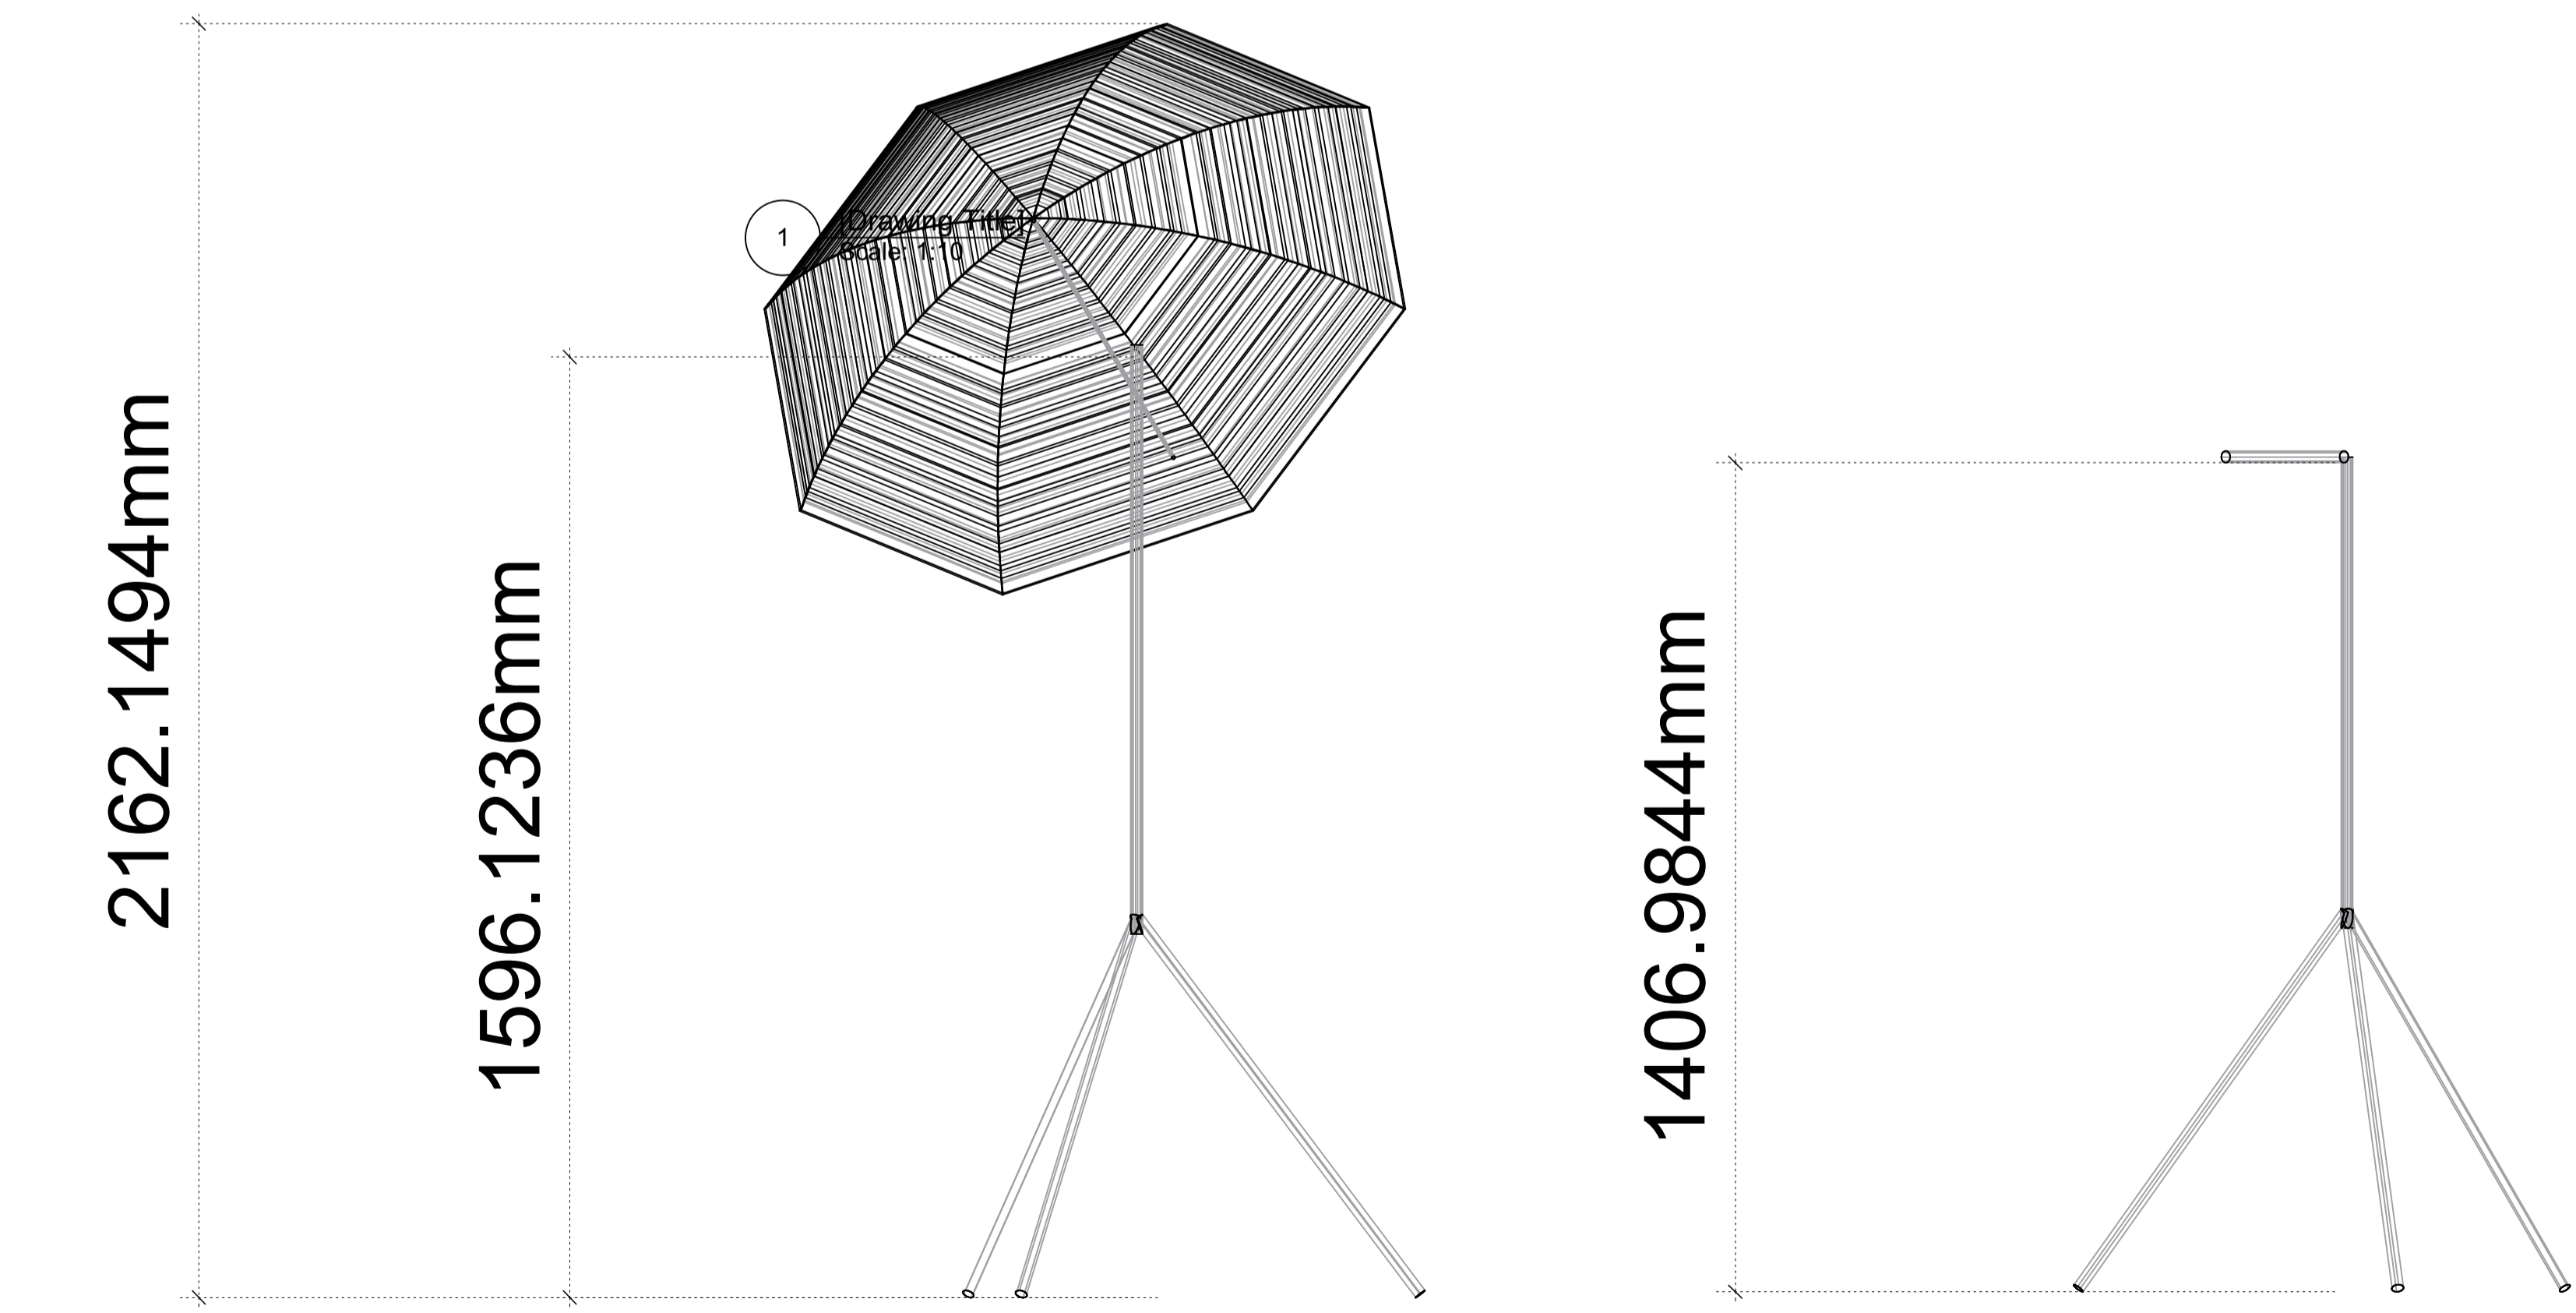

Catwalk Height

4754.8082mm

Above Tab Track

4199.8332mm

Ground Row

370.1114mm

2162.1494mm

1596.1236mm

1406.9844mm

US Lightbox

4055.5473mm

DS Lightbox

4074.7391mm

Under Gallery Floor

4064.6023mm

DESIGNED BY
DRAWN BY Louise Chan
CAD FILE NAME Love&Info LX Plan v.5.vwx

TITLE Elevation			
SIZE	CAGE CODE	DRAWING NUMBER	REV
SCALE	EST. WGT	SHEET	Sht-2 OF 2