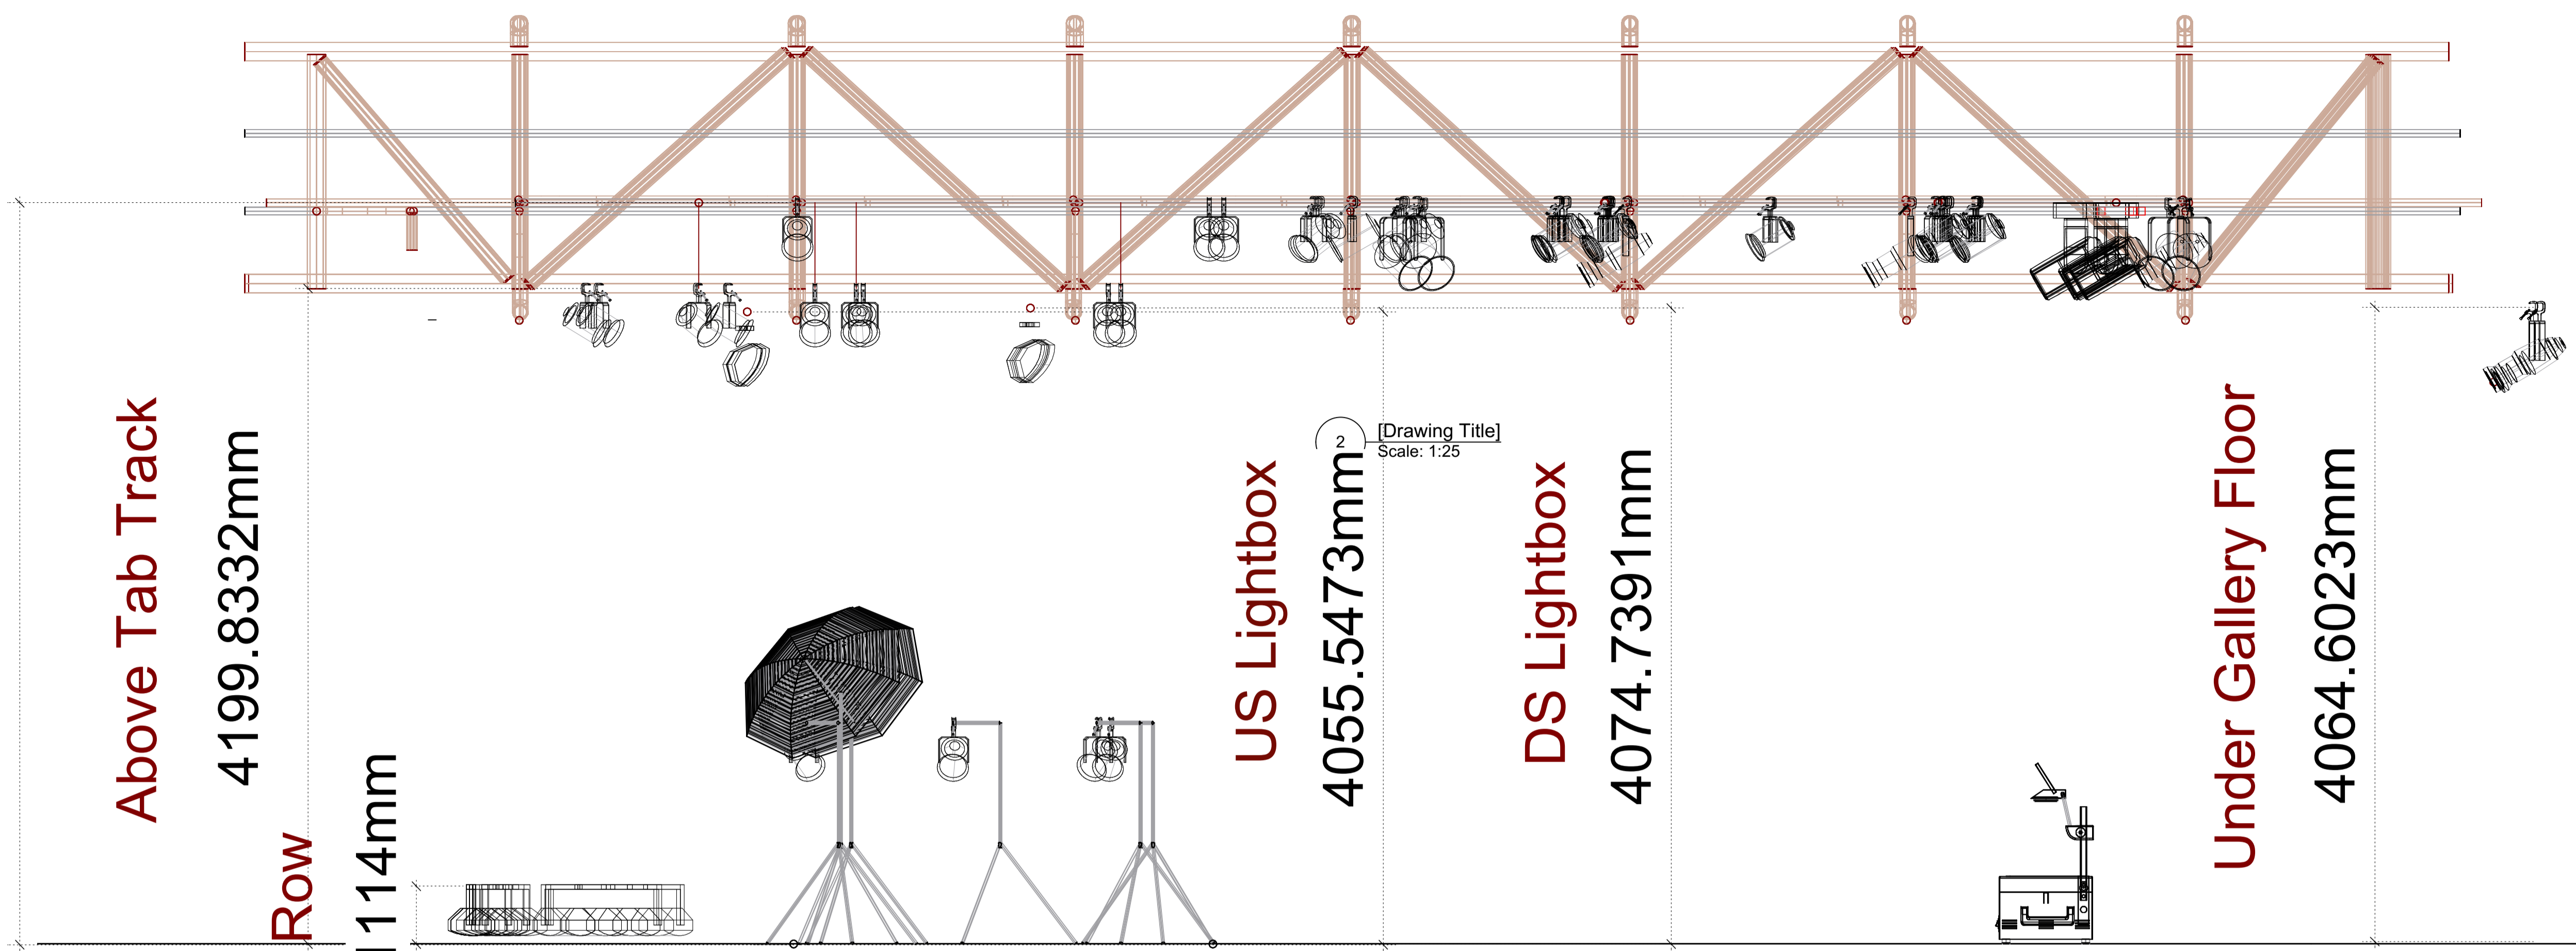

Catwalk Height

4754.8082mm

Above Tab Track

4199.8332mm

Ground Row

370.1114mm

2162.1494mm

1596.1236mm

1406.9844mm

US Lightbox

4055.5473mm

DS Lightbox

4074.7391mm

Under Gallery Floor

4064.6023mm

DESIGNED BY
DRAWN BY Louise Chan
CAD FILE NAME Love&Info LX Plan v.5.vwx

TITLE Elevation			
SIZE	CAGE CODE	DRAWING NUMBER	REV
SCALE	EST. WGT	SHEET	Sht-2 OF 2