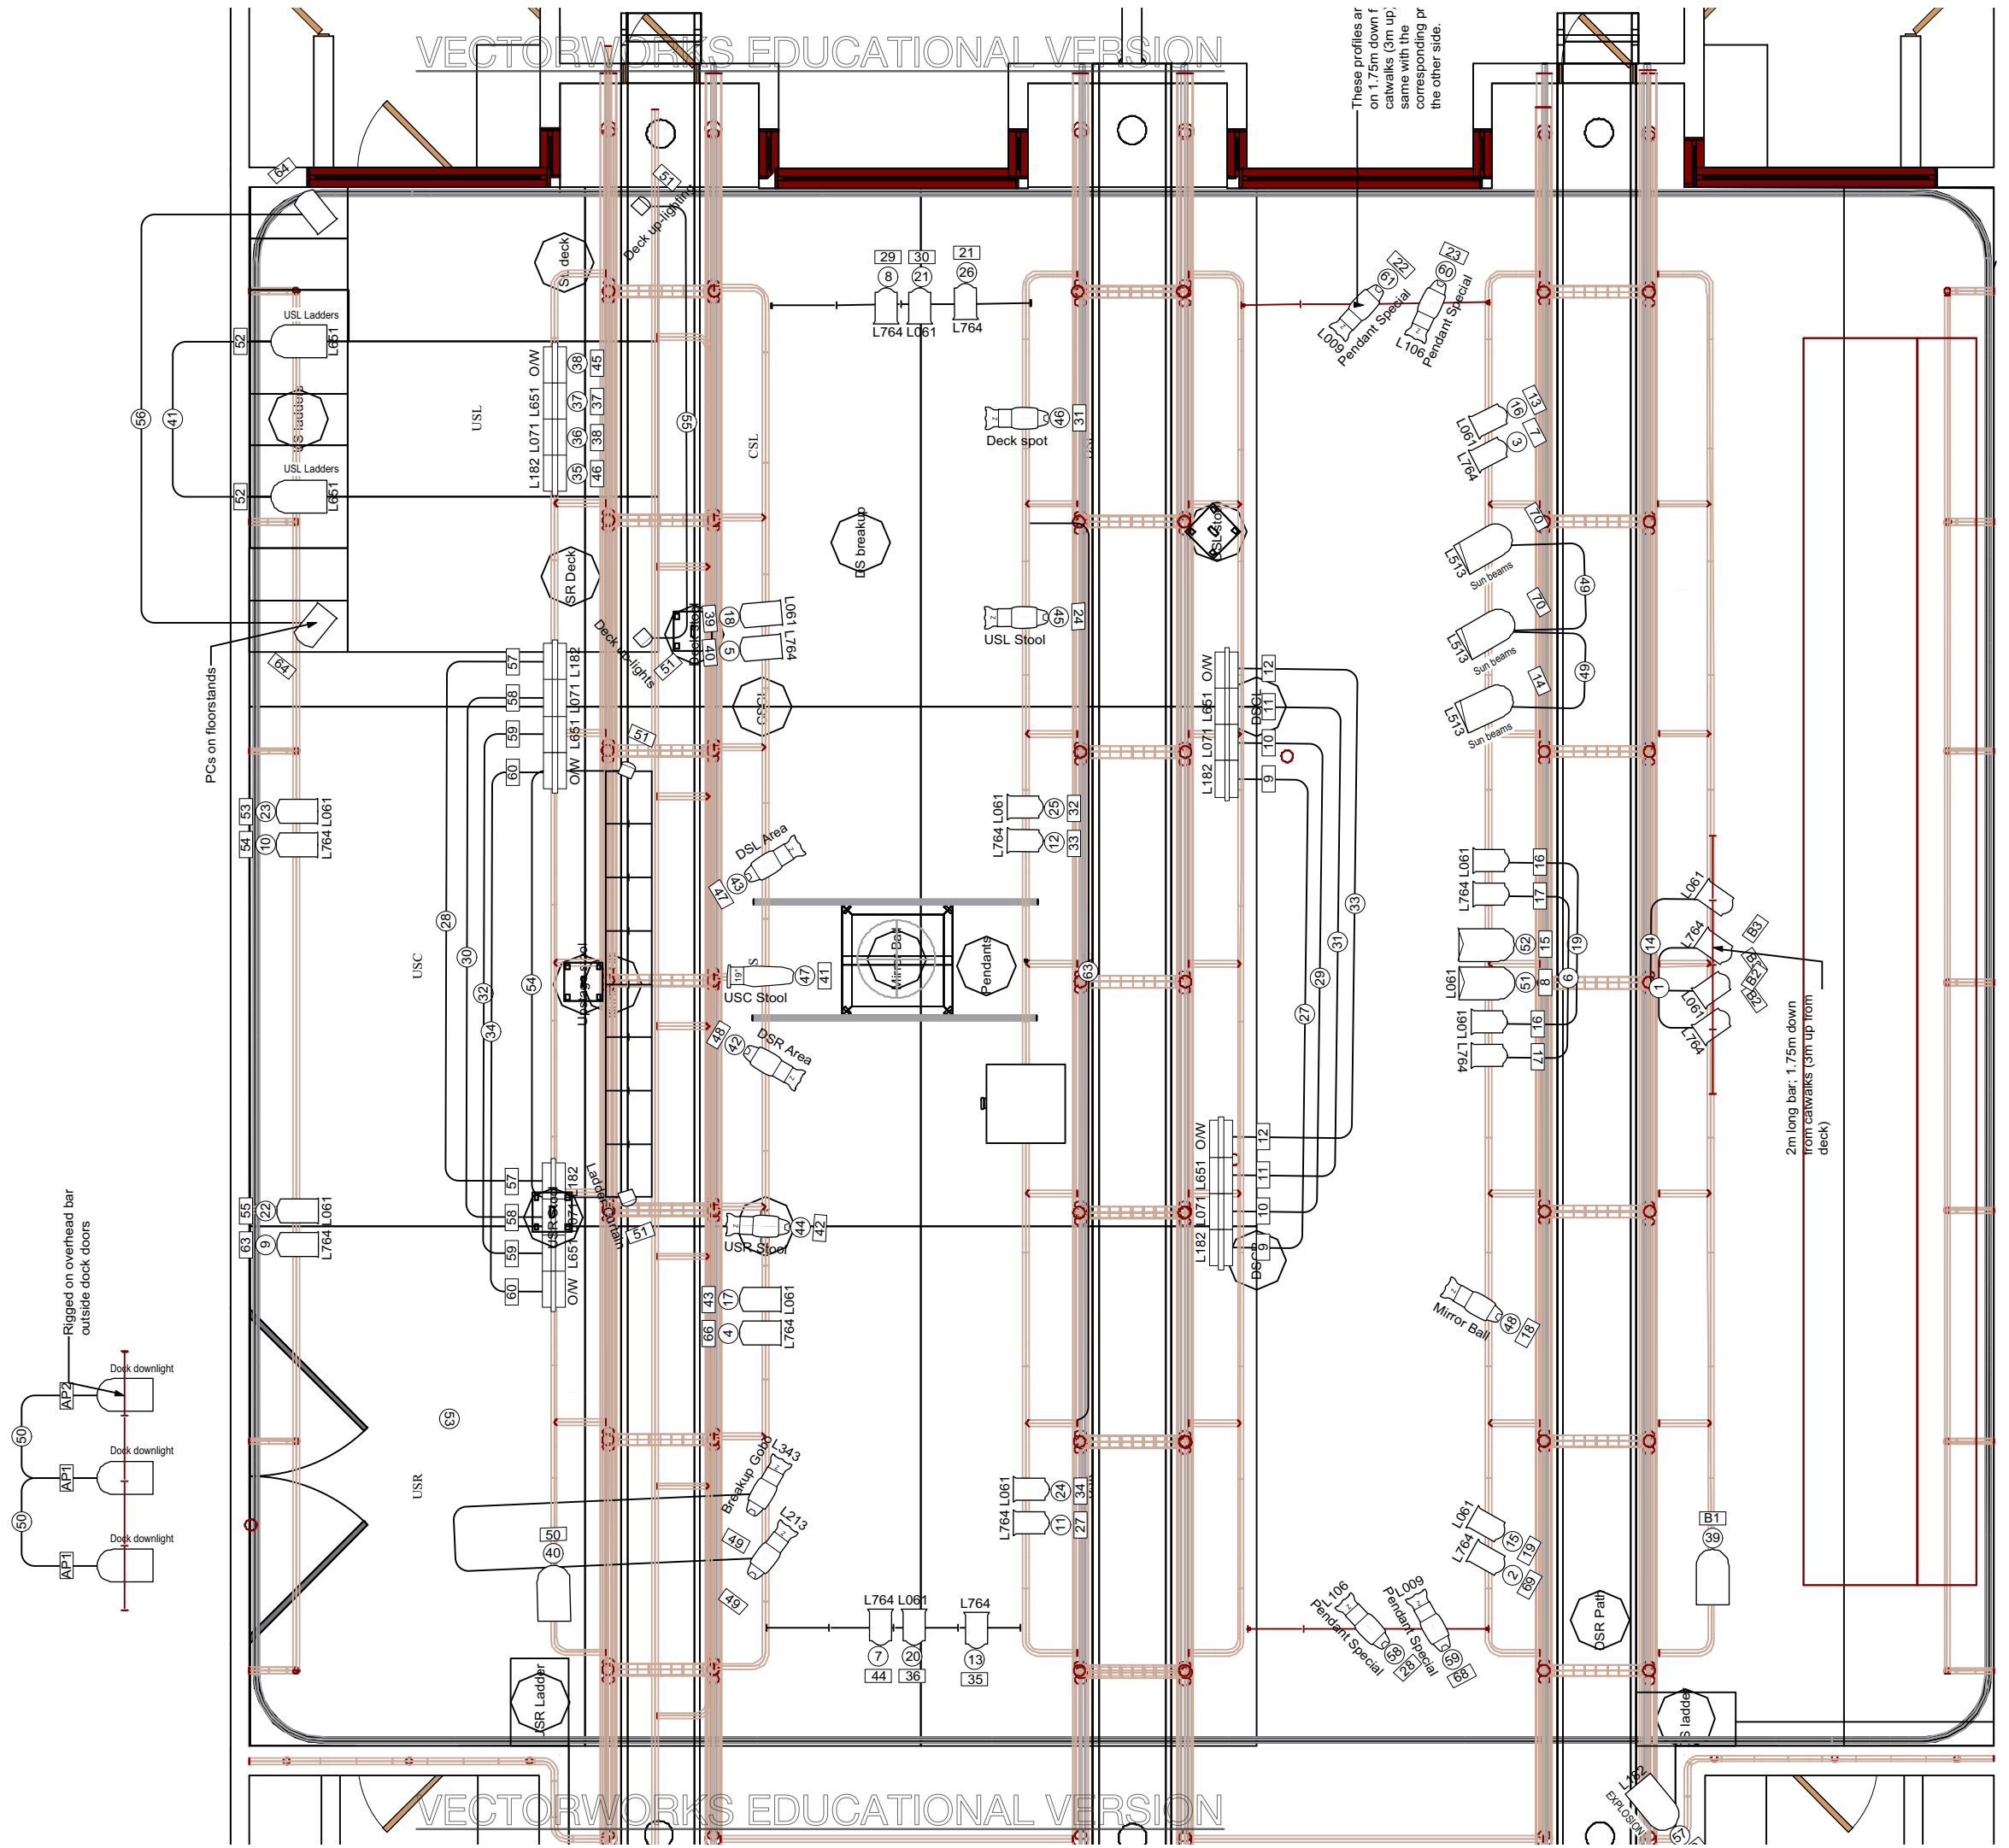

	Selecon Acclaim Fresnel @ 650w	22
	Acclaim Plano Convex @ 650w	10
	Strand Coda 500 Center Cell @ 500w	10
	Strand Coda 500 Left Cell @ 500w	5
	Strand Coda 500 Right Cell @ 500w	5
	Altman MicroPAR16 NFL @ 50w	4
	Altman PAR 64 MFL @ 1KW	8
	Altman PAR 64 NSP @ 1KW	3
	Altman PAR 64 WFL @ 1KW	2
	ETC Source4 Jr Zoom @ 575w	12
	Strand SL19 @ 575w	1
	Video Projector 1.75 to 2.31:3 @ Various	1

Color	Size	Count
	L009 S4jr	2
	L061 P.Convex	4
	L061 Fresnel	10
	L061 PAR64	1
	L071 Coda4	5
	L106 S4jr	2
	L182 PAR64	1
	L182 Coda4	5
	L213 S4jr	1
	L343 S4jr	1
	L513 PAR64	3
	L651 PAR64	2
	L651 Coda4	5
	L764 Fresnel	12
	L764 P.Convex	4
	L764 OW	5

These profiles are on 1.75m down from catwalks (3m up; same with the corresponding pr the other side).

2m long bar: 1.75m down from catwalks (3m up from deck)