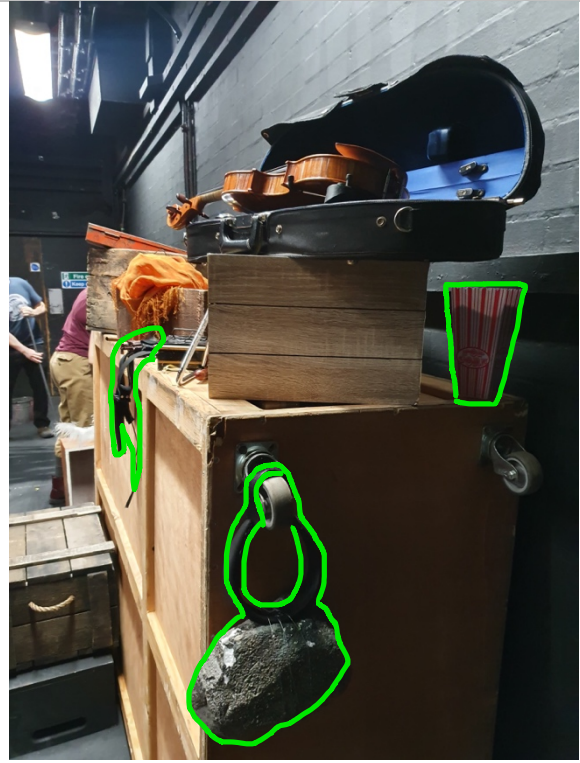

MSR

PROP	NOTE
X2 feather fans	
Orange bucket w/contents	Contents: -Mouth dumbbell -blueroll
Violin in wooden round bucket	
x2 small blackboards	White chalk in letters A and D
Penny whistle	
Small nerf gun in holster	Loaded with 1 bullet
Rock headband	
Popcorn	

PHOTOS