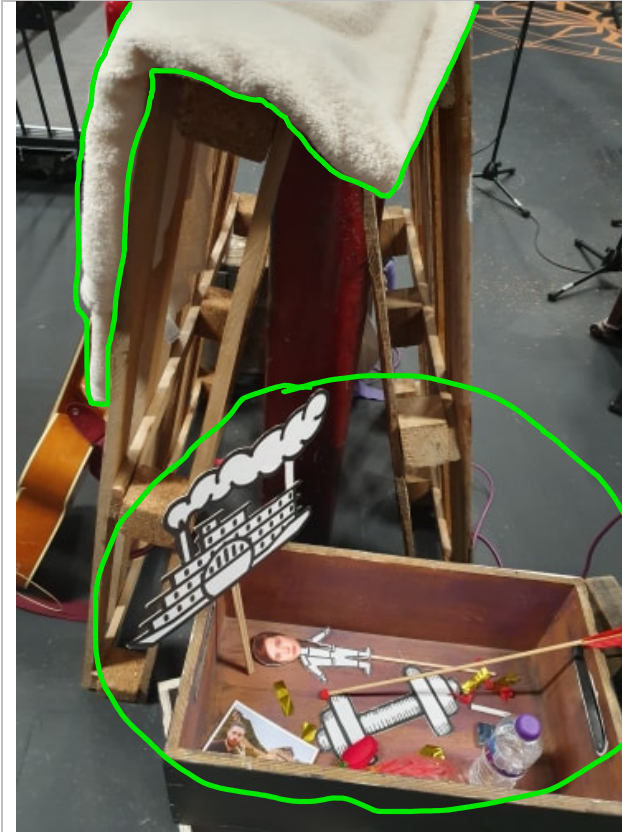

DSL	
PROP	NOTE
Dumbell	In wooden crate
Steamboat on a stick	In wooden crate
Yolanda on a stick	In wooden crate
Arrow	In wooden crate
Water bottle	In wooden crate
Bag filled with confetti	In wooden crate
E-cigarette	In wooden crate
Lighter	In wooden crate
Rose	In wooden crate
Postcard	In wooden crate
Towel	Draped over wooden pallet
Guitar	
Electric guitar	
Dromio bag (Yolanda) w/contents	Contents: -Nerf gun w/ bullets in right side pocket -glasses in left side mesh pocket -Wig in main compartment -rope's end in main compartment -binder in main compartment -potato masher in main compartment

PHOTOS