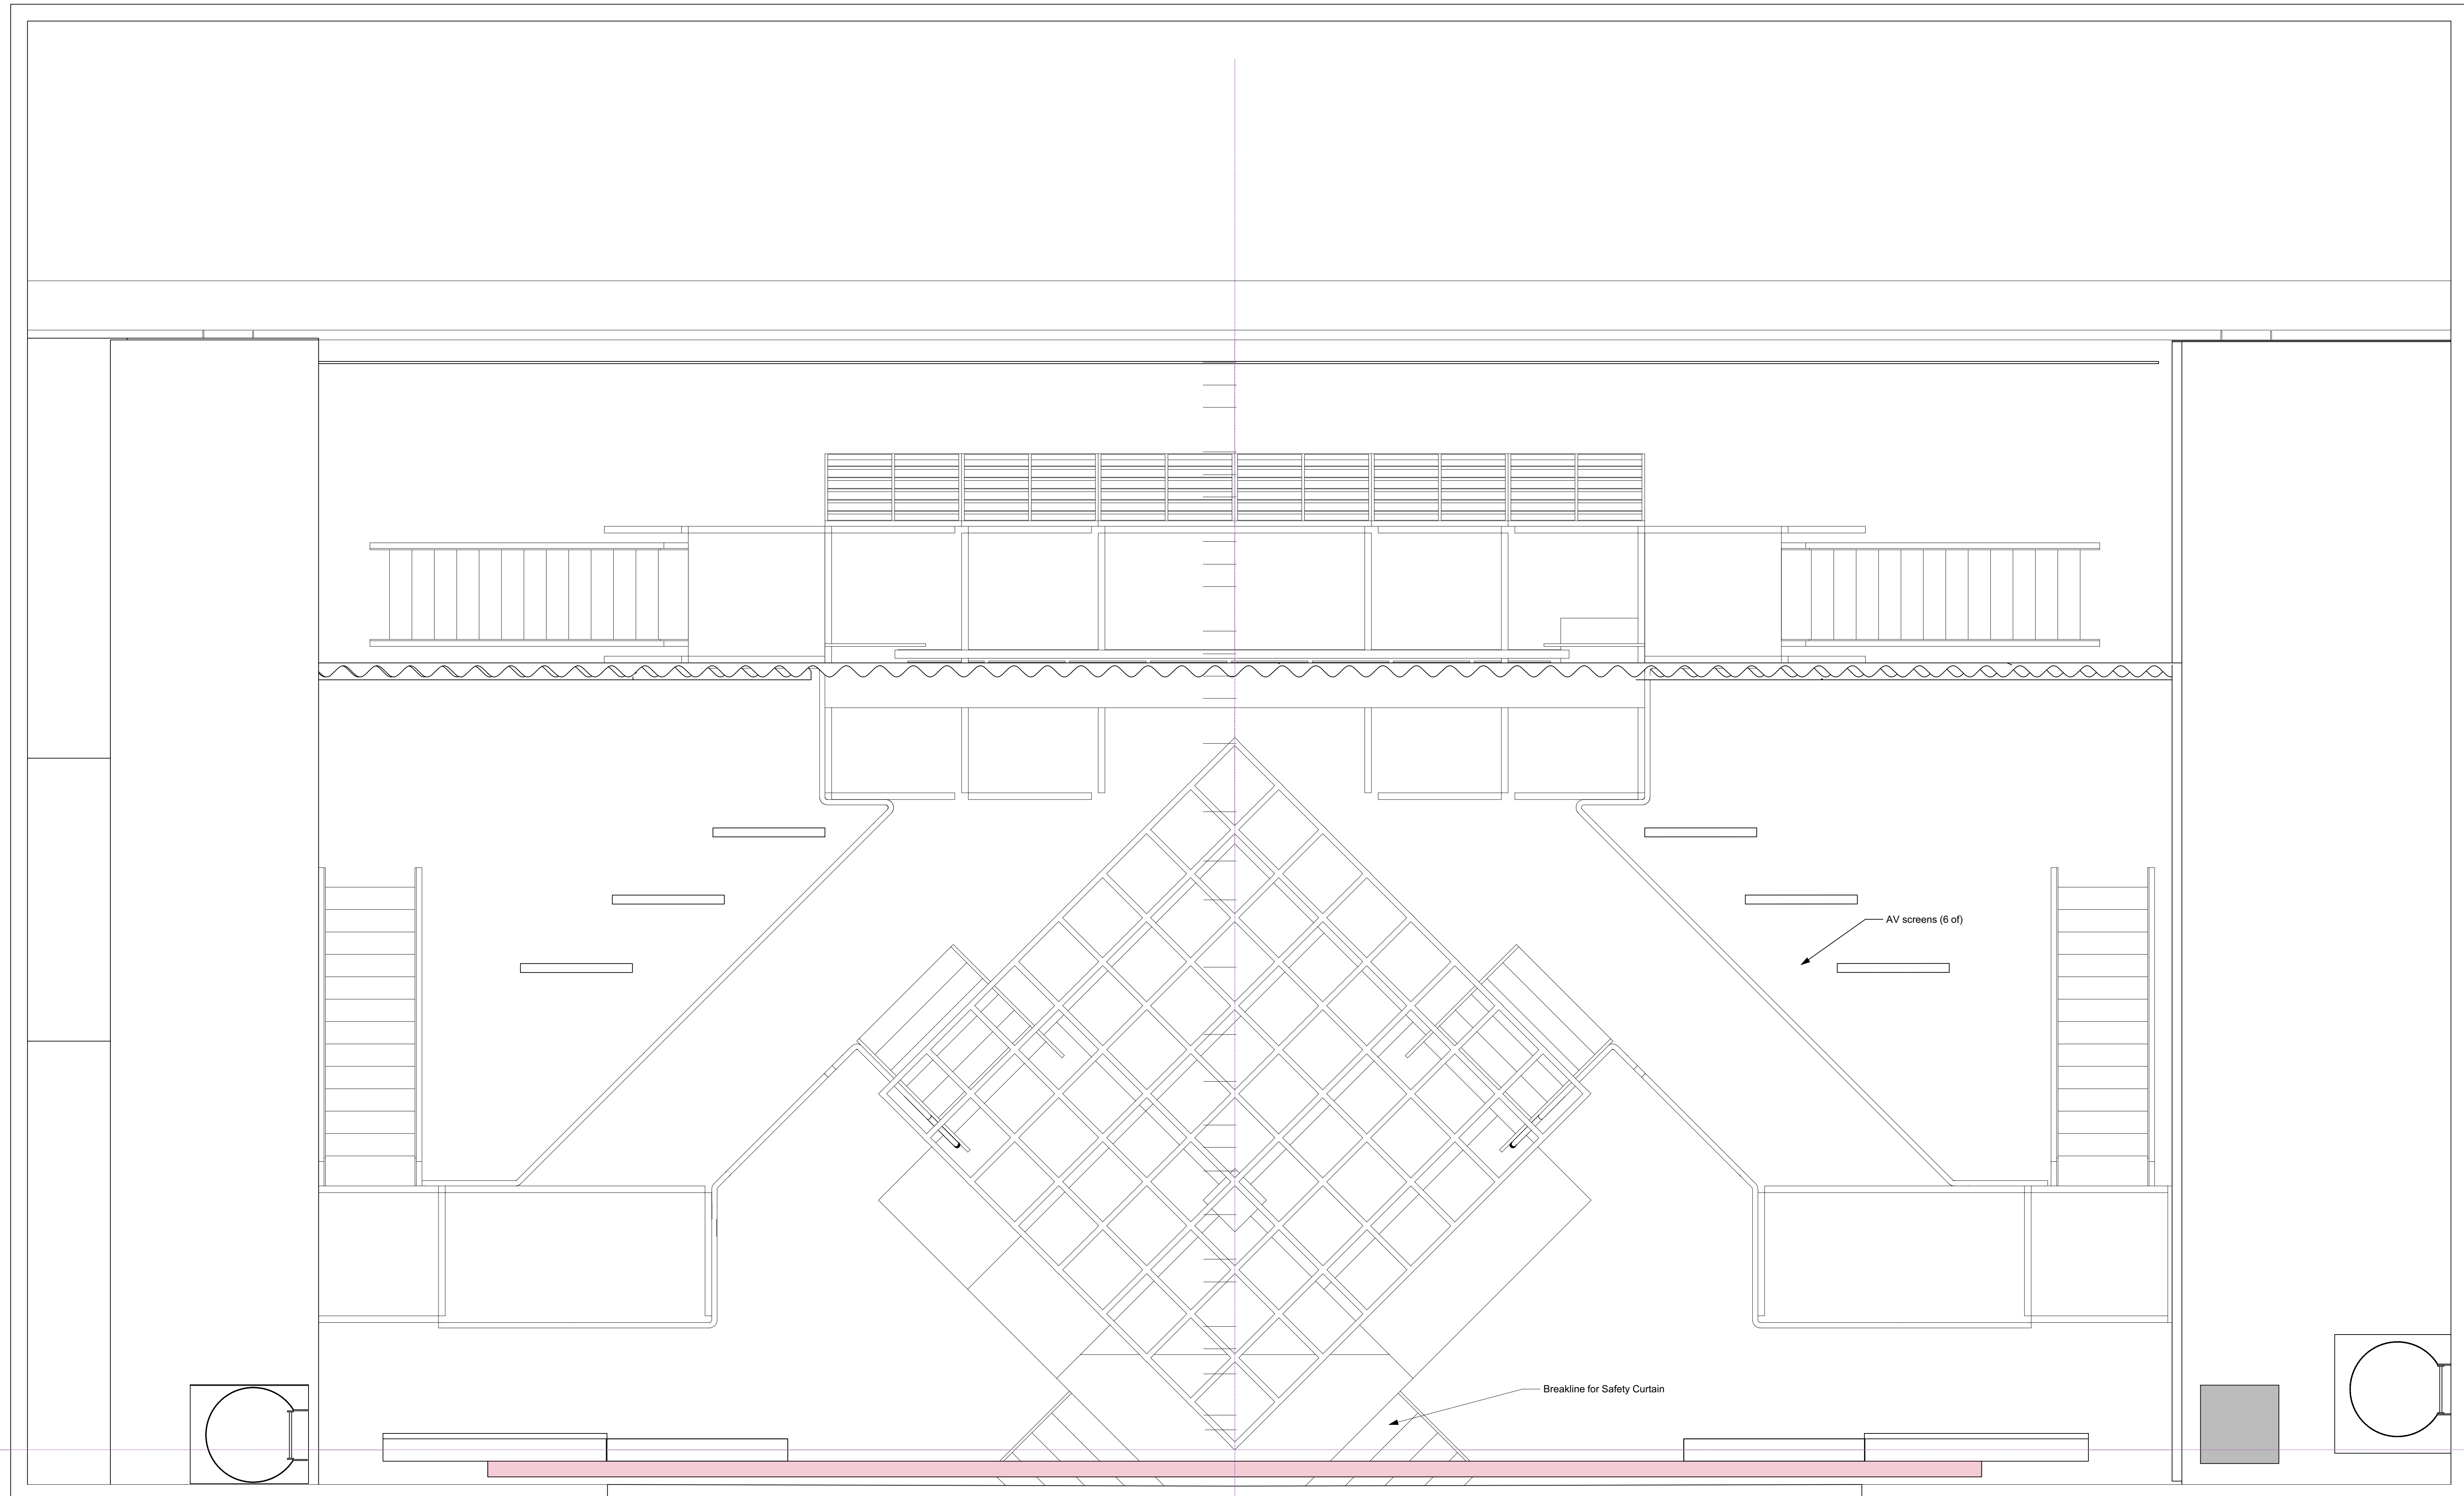

BP Screen / Cyc
 Foliage Flats
 Gantry Prosc. Flat
 Legs & Border

Chess
 Atheneum Ground plan

Director **Andrew Panton**
 Stage Manager
 TSM
 Drawn By **Simon Cook**

Designer **Ken McLeod**
 LX Design **Grant Anderson**
 Date **11/1/17** Scale **1:25@A0**

Drawing Number
1

Atheneum Ground plan 11/1/17

Chess

Chess

CL section

Director **Andrew Panton**

Stage Manager

TSM

Drawn By **Simon Cook**

Designer **Ken McLeod**

LX Design **Grant Anderson**

Date

11/1/17

Scale

1:50@A1

Drawing Number