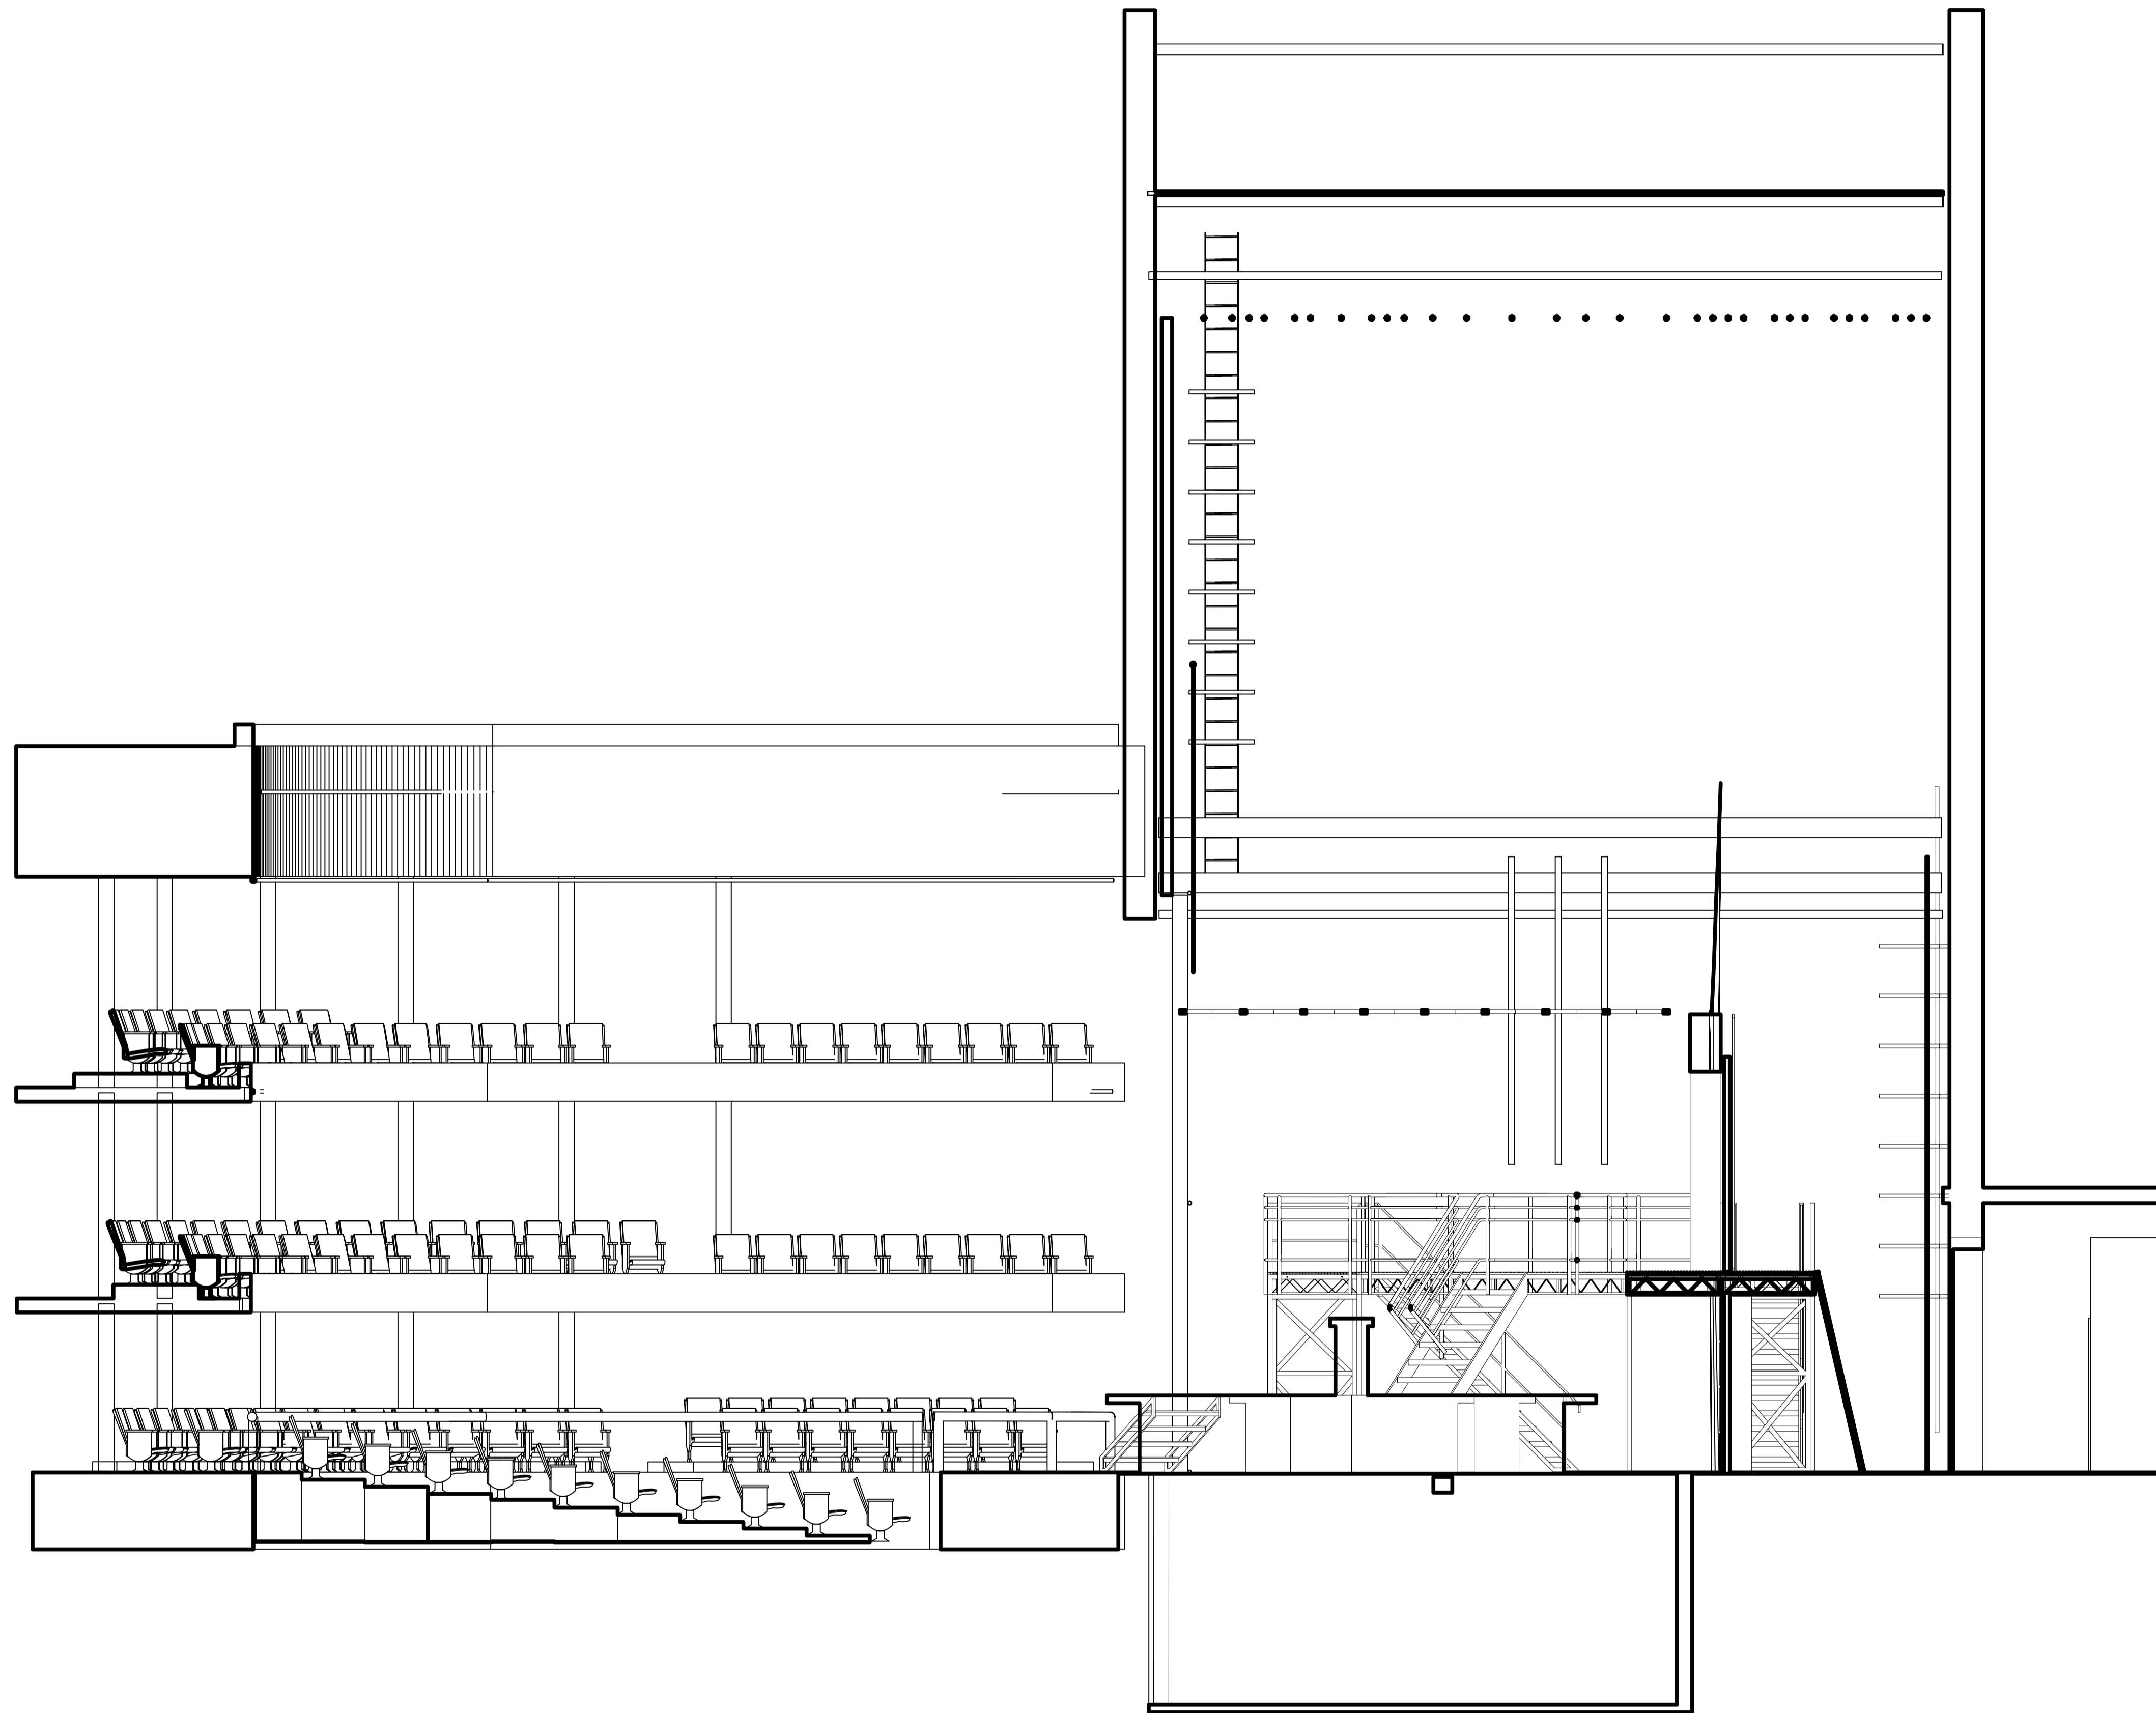

BP Screen / Cyc
 Foliage Flats
 Gantry Prosc. Flat
 Legs & Border

Chess
 Atheneum Ground plan

Director **Andrew Panton**
 Stage Manager
 TSM
 Drawn By **Simon Cook**

Designer **Ken McLeod**
 LX Design **Grant Anderson**
 Date **11/1/17** Scale **1:25@A0**

Drawing Number
1

Atheneum Ground plan 11/1/17

Chess

Chess

CL section

Director **Andrew Panton**

Stage Manager

TSM

Drawn By **Simon Cook**

Designer **Ken McLeod**

LX Design **Grant Anderson**

Date

11/1/17

Scale

1:50@A1

Drawing Number