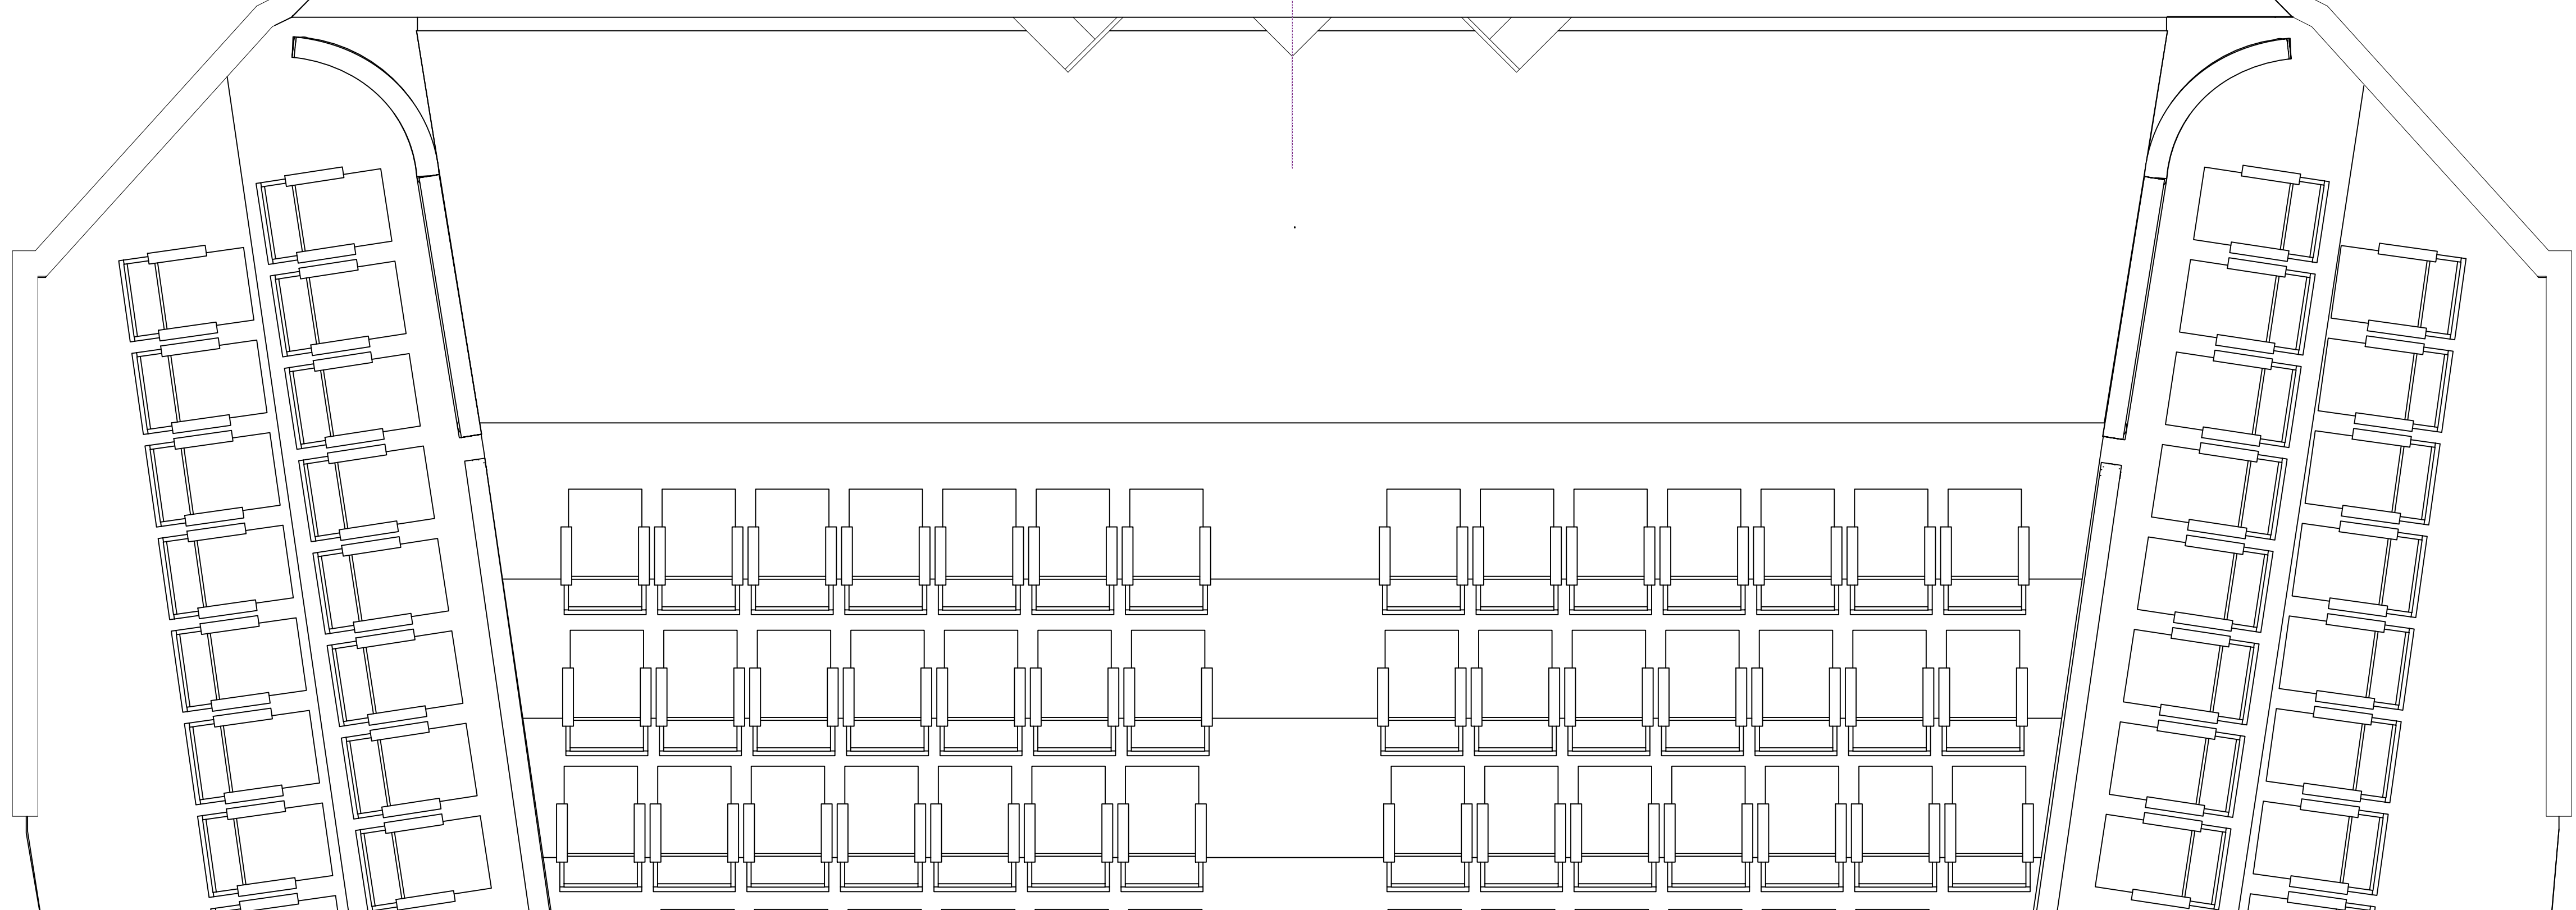

BP Screen / Cyc
 Foliage Flats
 Gantry Prosc. Flat
 Legs & Border

Chess
 Atheneum Ground plan

Director **Andrew Panton**
 Stage Manager
 TSM
 Drawn By **Simon Cook**

Designer **Ken McLeod**
 LX Design **Grant Anderson**
 Date **11/1/17** Scale **1:25@A0**

Drawing Number
1

Atheneum Ground plan 11/1/17

Chess

Chess

CL section

Director **Andrew Panton**

Stage Manager

TSM

Drawn By **Simon Cook**

Designer **Ken McLeod**

LX Design **Grant Anderson**

Date

11/1/17

Scale

1:50@A1

Drawing Number